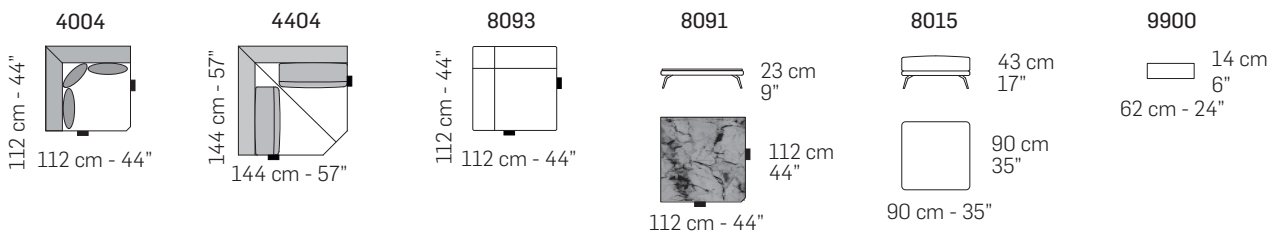

COMPOSIZIONI CONSIGLIATE / SUGGESTED COMPOSITIONS