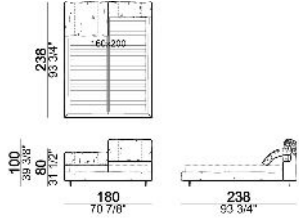

HEIGHT: 20 cm (slatted base), 30 cm (bedframe).

FEET: metal, finishes: micaceous brown.

Bed

7400301

7400302

7400303

7400304