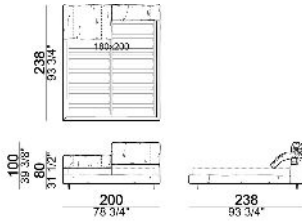

HEIGHT: 20 cm (slatted base), 30 cm (bedframe).

FEET: metal, finishes: micaceous brown.

Bed

7400301

7400302

7400303

7400304