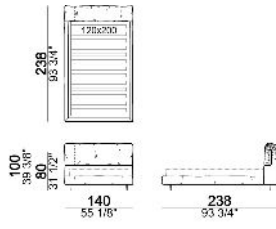

ARKETIPO / INDOOR-EN

CRAZY DREAM

designed by Giuseppe Vigano' 2016

STRUCTURE: wood. Slatted base.

FRAME UPHOLSTERY: expanded polyurethane D40 covered with synthetic lining 230gr.

HEADBOARD UPHOLSTERY: expanded polyurethane D28; outer cover in 100% downproof white cotton filled with 100% natural goose feathers and quilted synthetic lining 230gr.

HEIGHT: 20 cm (slatted base), 30 cm (bedframe).

FEET: metal, finishes: micaceous brown.

Bed

7400301

7400302

7400303

7400304