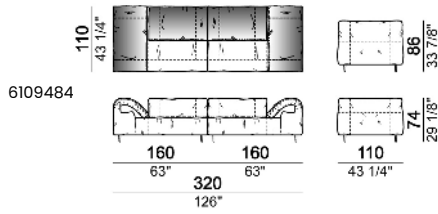

**SPRINGING:** elastic belts.

**SEAT HEIGHT:** 41 cm - 44 cm with spacers.

**ARM HEIGHT:** 58 cm

**FEET:** metal, finishes micaceous brown or titanium, h. 11,5 cm.

**On request, with an extra charge, feet can be supplied 3 cm higher by using spacers that may be at sight.**

By some compositions the standard feet where the two units are joined are replaced by central feet.

Sofa

Sofa 290 cm.

Sofa 310 cm.

Sofa 320 cm.

Sofa 340 cm.

Right or left unit

unit with right or left pouf

Composition "E" (left unit 210 cm + pouf 110x110 cm + right unit 120 cm)

Composition "F" (left unit 210 cm + central unit 110 cm + central unit 90 cm)

Composition "G" (left unit 210 cm + pouf 110x110 cm + central unit 140 cm)

**Composition "H" (left unit 210 cm + chaise-longue with right short arm 120x160 cm)**

**Composition "I" (central unit 220 cm + pouf 110x110 cm + right unit 250 cm)**

**Composition "L" (central unit 220 cm + right corner unit 260 cm)**