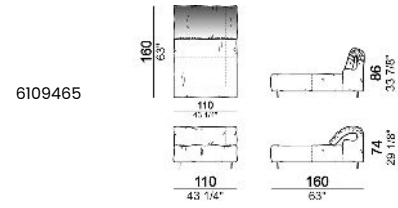

Fix central unit

Central unit

Central unit with right or left pouf

Chaise-longue with right or left short arm

Dormeuse

Right or left corner unit

Right or left corner unit with right or left pouf

Pouf

Composition "E" (left unit 210 cm + pouf 110x110 cm + right unit 120 cm)

Composition "F" (left unit 210 cm + central unit 110 cm + central unit 90 cm)

Composition "G" (left unit 210 cm + pouf 110x110 cm + central unit 140 cm)

**Composition "H" (left unit 210 cm + chaise-longue with right short arm 120x160 cm)**

**Composition "I" (central unit 220 cm + pouf 110x110 cm + right unit 250 cm)**

**Composition "L" (central unit 220 cm + right corner unit 260 cm)**

**Composition "M" (central unit 200 cm with left pouf + central unit 110 cm + right corner unit 280 cm)**

**Composition "N" (central unit 220 cm + pouf 110x110 cm + right corner unit 280 cm)**

**Composition "O" (central unit 200 cm with left pouf + central unit 110 cm + right unit 250 cm)**