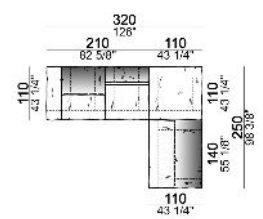

Fix central unit

Central unit

Central unit with right or left pouf

Chaise-longue with right or left short arm

Dormeuse

Right or left corner unit

Right or left corner unit with right or left pouf

Pouf

Composition "E" (left unit 210 cm + pouf 110x110 cm + right unit 120 cm)

Composition "F" (left unit 210 cm + central unit 110 cm + central unit 90 cm)

Composition "G" (left unit 210 cm + pouf 110x110 cm + central unit 140 cm)

**Composition "H" (left unit 210 cm + chaise-longue with right short arm 120x160 cm)**

**Composition "I" (central unit 220 cm + pouf 110x110 cm + right unit 250 cm)**

**Composition "L" (central unit 220 cm + right corner unit 260 cm)**

**Composition "M" (central unit 200 cm with left pouf + central unit 110 cm + right corner unit 280 cm)**

**Composition "N" (central unit 220 cm + pouf 110x110 cm + right corner unit 280 cm)**

**Composition "O" (central unit 200 cm with left pouf + central unit 110 cm + right unit 250 cm)**