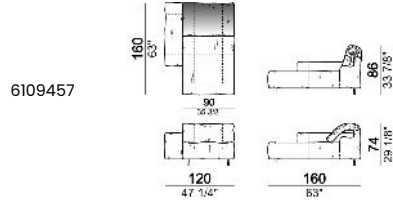

Fix central unit

Central unit

Central unit with right or left pouf

Chaise-longue with right or left short arm

Dormeuse

Right or left corner unit

Right or left corner unit with right or left pouf

Pouf

Composition "E" (left unit 210 cm + pouf 110x110 cm + right unit 120 cm)

Composition "F" (left unit 210 cm + central unit 110 cm + central unit 90 cm)

Composition "G" (left unit 210 cm + pouf 110x110 cm + central unit 140 cm)

**Composition "H" (left unit 210 cm + chaise-longue with right short arm 120x160 cm)**

**Composition "I" (central unit 220 cm + pouf 110x110 cm + right unit 250 cm)**

**Composition "L" (central unit 220 cm + right corner unit 260 cm)**

**Composition "M" (central unit 200 cm with left pouf + central unit 110 cm + right corner unit 280 cm)**

**Composition "N" (central unit 220 cm + pouf 110x110 cm + right corner unit 280 cm)**

**Composition "O" (central unit 200 cm with left pouf + central unit 110 cm + right unit 250 cm)**