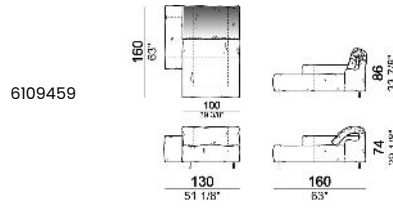

Fix central unit

Central unit

Central unit with right or left pouf

Chaise-longue with right or left short arm

Dormeuse

Right or left corner unit

Right or left corner unit with right or left pouf

Pouf

Composition "E" (left unit 210 cm + pouf 110x110 cm + right unit 120 cm)

Composition "F" (left unit 210 cm + central unit 110 cm + central unit 90 cm)

Composition "G" (left unit 210 cm + pouf 110x110 cm + central unit 140 cm)

**Composition "H" (left unit 210 cm + chaise-longue with right short arm 120x160 cm)**

**Composition "I" (central unit 220 cm + pouf 110x110 cm + right unit 250 cm)**

**Composition "L" (central unit 220 cm + right corner unit 260 cm)**

**Composition "M" (central unit 200 cm with left pouf + central unit 110 cm + right corner unit 280 cm)**

**Composition "N" (central unit 220 cm + pouf 110x110 cm + right corner unit 280 cm)**

**Composition "O" (central unit 200 cm with left pouf + central unit 110 cm + right unit 250 cm)**