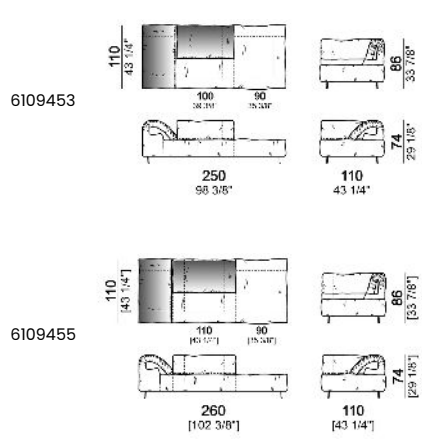

By some compositions the standard feet where the two units are joined are replaced by central feet.

Sofa

Sofa 290 cm.

Sofa 310 cm.

Sofa 320 cm.

Sofa 340 cm.

Right or left unit

unit with right or left pouf

Fix central unit

Central unit

Central unit with right or left pouf

Chaise-longue with right or left short arm

Dormeuse

Right or left corner unit

Right or left corner unit with right or left pouf

Pouf

Composition "E" (left unit 210 cm + pouf 110x110 cm + right unit 120 cm)

Composition "F" (left unit 210 cm + central unit 110 cm + central unit 90 cm)

Composition "G" (left unit 210 cm + pouf 110x110 cm + central unit 140 cm)

**Composition "H" (left unit 210 cm + chaise-longue with right short arm 120x160 cm)**

**Composition "I" (central unit 220 cm + pouf 110x110 cm + right unit 250 cm)**

**Composition "L" (central unit 220 cm + right corner unit 260 cm)**