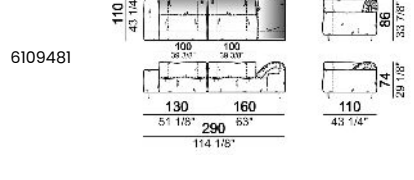

Sofa

Sofa 290 cm.

Sofa 310 cm.