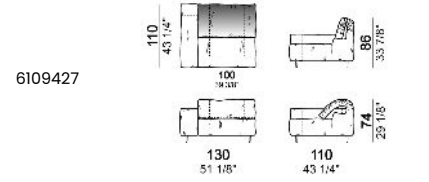

**SPRINGING:** elastic belts.

**SEAT HEIGHT:** 41 cm - 44 cm with spacers.

**ARM HEIGHT:** 58 cm

**FEET:** metal, finishes micaceous brown or titanium, h. 11,5 cm.

**On request, with an extra charge, feet can be supplied 3 cm higher by using spacers that may be at sight.**

By some compositions the standard feet where the two units are joined are replaced by central feet.

Sofa

Sofa 290 cm.

Sofa 310 cm.

Sofa 320 cm.

Sofa 340 cm.

Right or left unit

unit with right or left pouf

**Composition "H" (left unit 210 cm + chaise-longue with right short arm 120x160 cm)**

**Composition "I" (central unit 220 cm + pouf 110x110 cm + right unit 250 cm)**

**Composition "L" (central unit 220 cm + right corner unit 260 cm)**