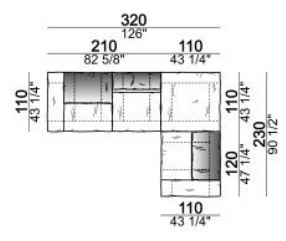

Fix central unit

Central unit

Central unit with right or left pouf

Chaise-longue with right or left short arm

Dormeuse

Right or left corner unit

Right or left corner unit with right or left pouf

Pouf

Composition "E" (left unit 210 cm + pouf 110x110 cm + right unit 120 cm)

Composition "F" (left unit 210 cm + central unit 110 cm + central unit 90 cm)

Composition "G" (left unit 210 cm + pouf 110x110 cm + central unit 140 cm)

**Composition "H" (left unit 210 cm + chaise-longue with right short arm 120x160 cm)**

**Composition "I" (central unit 220 cm + pouf 110x110 cm + right unit 250 cm)**

**Composition "L" (central unit 220 cm + right corner unit 260 cm)**

**Composition "M" (central unit 200 cm with left pouf + central unit 110 cm + right corner unit 280 cm)**

**Composition "N" (central unit 220 cm + pouf 110x110 cm + right corner unit 280 cm)**

**Composition "O" (central unit 200 cm with left pouf + central unit 110 cm + right unit 250 cm)**