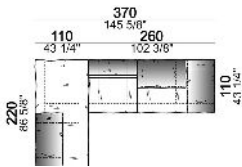

**Composition "H" (left unit 210 cm + chaise-longue with right short arm 120x160 cm)**

**Composition "I" (central unit 220 cm + pouf 110x110 cm + right unit 250 cm)**

**Composition "L" (central unit 220 cm + right corner unit 260 cm)**

**Composition "M" (central unit 200 cm with left pouf + central unit 110 cm + right corner unit 280 cm)**

**Composition "N" (central unit 220 cm + pouf 110x110 cm + right corner unit 280 cm)**

**Composition "O" (central unit 200 cm with left pouf + central unit 110 cm + right unit 250 cm)**

**Composition "P" (central unit 220 cm with right pouf + right corner unit 260 cm)**

**Composition "R" (right corner unit 260 cm with left pouf + fix central unit 110 cm + right unit 140 cm)**

**Composition "S" (fix central unit 220 cm + right corner unit 260 cm).**