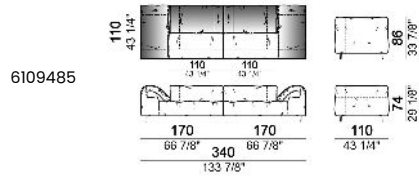

**SPRINGING:** elastic belts.

**SEAT HEIGHT:** 41 cm - 44 cm with spacers.

**ARM HEIGHT:** 58 cm

**FEET:** metal, finishes micaceous brown or titanium, h. 11,5 cm.

**On request, with an extra charge, feet can be supplied 3 cm higher by using spacers that may be at sight.**

By some compositions the standard feet where the two units are joined are replaced by central feet.

Sofa

Sofa 290 cm.

Sofa 310 cm.

Sofa 320 cm.

Sofa 340 cm.

Right or left unit

unit with right or left pouf

Composition "E" (left unit 210 cm + pouf 110x110 cm + right unit 120 cm)

Composition "F" (left unit 210 cm + central unit 110 cm + central unit 90 cm)

Composition "G" (left unit 210 cm + pouf 110x110 cm + central unit 140 cm)

**Composition "H" (left unit 210 cm + chaise-longue with right short arm 120x160 cm)**

**Composition "I" (central unit 220 cm + pouf 110x110 cm + right unit 250 cm)**

**Composition "L" (central unit 220 cm + right corner unit 260 cm)**