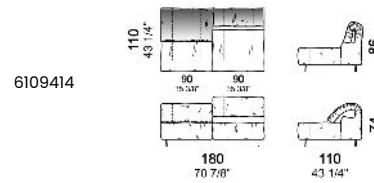

Central unit