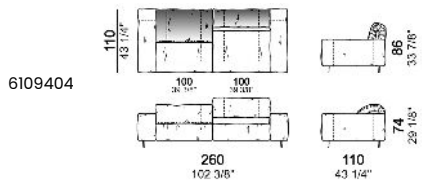

Sofa

Sofa 290 cm.

Sofa 310 cm.