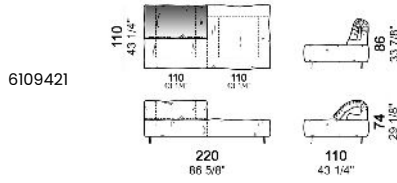

Central unit with right or left pouf