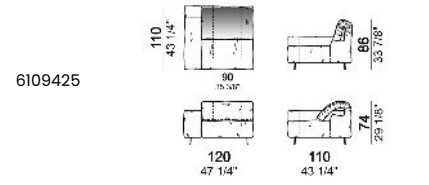

**SPRINGING:** elastic belts.

**SEAT HEIGHT:** 41 cm - 44 cm with spacers.

**ARM HEIGHT:** 58 cm

**FEET:** metal, finishes micaceous brown or titanium, h. 11,5 cm.

**On request, with an extra charge, feet can be supplied 3 cm higher by using spacers that may be at sight.**

By some compositions the standard feet where the two units are joined are replaced by central feet.

Sofa

Sofa 290 cm.

Sofa 310 cm.

Sofa 320 cm.

Sofa 340 cm.

Right or left unit

unit with right or left pouf

Composition "E" (left unit 210 cm + pouf 110x110 cm + right unit 120 cm)

Composition "F" (left unit 210 cm + central unit 110 cm + central unit 90 cm)

Composition "G" (left unit 210 cm + pouf 110x110 cm + central unit 140 cm)

**Composition "H" (left unit 210 cm + chaise-longue with right short arm 120x160 cm)**

**Composition "I" (central unit 220 cm + pouf 110x110 cm + right unit 250 cm)**

**Composition "L" (central unit 220 cm + right corner unit 260 cm)**