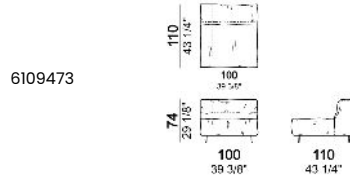

Fix central unit