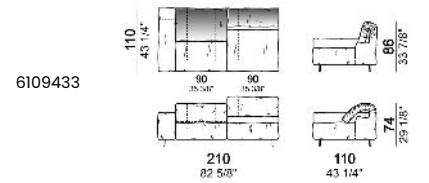

By some compositions the standard feet where the two units are joined are replaced by central feet.

Sofa

Sofa 290 cm.

Sofa 310 cm.

Sofa 320 cm.

Sofa 340 cm.

Right or left unit

unit with right or left pouf

Fix central unit

Central unit

Central unit with right or left pouf

Chaise-longue with right or left short arm

Dormeuse

Right or left corner unit

Right or left corner unit with right or left pouf

Pouf

Composition "E" (left unit 210 cm + pouf 110x110 cm + right unit 120 cm)

Composition "F" (left unit 210 cm + central unit 110 cm + central unit 90 cm)

Composition "G" (left unit 210 cm + pouf 110x110 cm + central unit 140 cm)

**Composition "H" (left unit 210 cm + chaise-longue with right short arm 120x160 cm)**

**Composition "I" (central unit 220 cm + pouf 110x110 cm + right unit 250 cm)**

**Composition "L" (central unit 220 cm + right corner unit 260 cm)**