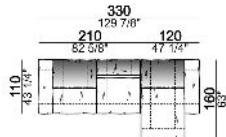

Fix central unit

Central unit

Central unit with right or left pouf

Chaise-longue with right or left short arm

Dormeuse

Right or left corner unit

Right or left corner unit with right or left pouf

Pouf

Composition "E" (left unit 210 cm + pouf 110x110 cm + right unit 120 cm)

Composition "F" (left unit 210 cm + central unit 110 cm + central unit 90 cm)

Composition "G" (left unit 210 cm + pouf 110x110 cm + central unit 140 cm)

**Composition "H" (left unit 210 cm + chaise-longue with right short arm 120x160 cm)**

**Composition "I" (central unit 220 cm + pouf 110x110 cm + right unit 250 cm)**

**Composition "L" (central unit 220 cm + right corner unit 260 cm)**

**Composition "M" (central unit 200 cm with left pouf + central unit 110 cm + right corner unit 280 cm)**

**Composition "N" (central unit 220 cm + pouf 110x110 cm + right corner unit 280 cm)**

**Composition "O" (central unit 200 cm with left pouf + central unit 110 cm + right unit 250 cm)**