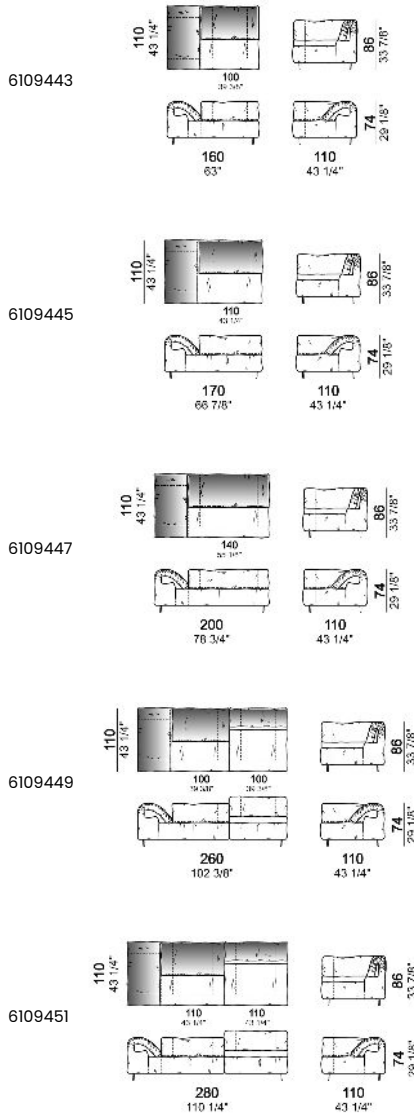

Fix central unit

Central unit

Central unit with right or left pouf

Chaise-longue with right or left short arm

Dormeuse

Right or left corner unit

Right or left corner unit with right or left pouf

Pouf

Composition "E" (left unit 210 cm + pouf 110x110 cm + right unit 120 cm)

Composition "F" (left unit 210 cm + central unit 110 cm + central unit 90 cm)

Composition "G" (left unit 210 cm + pouf 110x110 cm + central unit 140 cm)

**Composition "H" (left unit 210 cm + chaise-longue with right short arm 120x160 cm)**

**Composition "I" (central unit 220 cm + pouf 110x110 cm + right unit 250 cm)**

**Composition "L" (central unit 220 cm + right corner unit 260 cm)**

**Composition "M" (central unit 200 cm with left pouf + central unit 110 cm + right corner unit 280 cm)**

**Composition "N" (central unit 220 cm + pouf 110x110 cm + right corner unit 280 cm)**

**Composition "O" (central unit 200 cm with left pouf + central unit 110 cm + right unit 250 cm)**