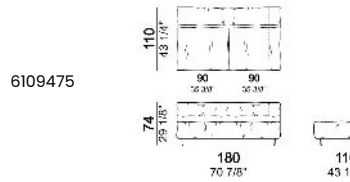

Fix central unit