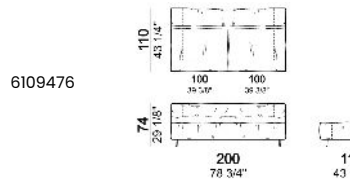

Fix central unit