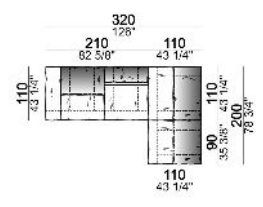

Fix central unit

Central unit

Central unit with right or left pouf

Chaise-longue with right or left short arm

Dormeuse

Right or left corner unit

Right or left corner unit with right or left pouf

Pouf

Composition "E" (left unit 210 cm + pouf 110x110 cm + right unit 120 cm)

Composition "F" (left unit 210 cm + central unit 110 cm + central unit 90 cm)

Composition "G" (left unit 210 cm + pouf 110x110 cm + central unit 140 cm)

**Composition "H" (left unit 210 cm + chaise-longue with right short arm 120x160 cm)**

**Composition "I" (central unit 220 cm + pouf 110x110 cm + right unit 250 cm)**

**Composition "L" (central unit 220 cm + right corner unit 260 cm)**

**Composition "M" (central unit 200 cm with left pouf + central unit 110 cm + right corner unit 280 cm)**

**Composition "N" (central unit 220 cm + pouf 110x110 cm + right corner unit 280 cm)**

**Composition "O" (central unit 200 cm with left pouf + central unit 110 cm + right unit 250 cm)**