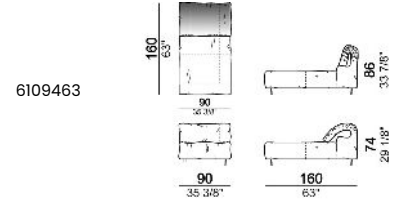

Fix central unit

Central unit

Central unit with right or left pouf

Chaise-longue with right or left short arm

Dormeuse

Right or left corner unit

Right or left corner unit with right or left pouf

Pouf

Composition "E" (left unit 210 cm + pouf 110x110 cm + right unit 120 cm)

Composition "F" (left unit 210 cm + central unit 110 cm + central unit 90 cm)

Composition "G" (left unit 210 cm + pouf 110x110 cm + central unit 140 cm)

**Composition "H" (left unit 210 cm + chaise-longue with right short arm 120x160 cm)**

**Composition "I" (central unit 220 cm + pouf 110x110 cm + right unit 250 cm)**

**Composition "L" (central unit 220 cm + right corner unit 260 cm)**

**Composition "M" (central unit 200 cm with left pouf + central unit 110 cm + right corner unit 280 cm)**

**Composition "N" (central unit 220 cm + pouf 110x110 cm + right corner unit 280 cm)**

**Composition "O" (central unit 200 cm with left pouf + central unit 110 cm + right unit 250 cm)**