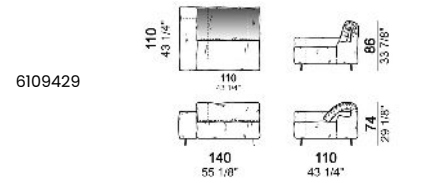

**SPRINGING:** elastic belts.

**SEAT HEIGHT:** 41 cm - 44 cm with spacers.

**ARM HEIGHT:** 58 cm

**FEET:** metal, finishes micaceous brown or titanium, h. 11,5 cm.

**On request, with an extra charge, feet can be supplied 3 cm higher by using spacers that may be at sight.**

By some compositions the standard feet where the two units are joined are replaced by central feet.

Sofa

Sofa 290 cm.

Sofa 310 cm.

Sofa 320 cm.

Sofa 340 cm.

Right or left unit

unit with right or left pouf

Composition "E" (left unit 210 cm + pouf 110x110 cm + right unit 120 cm)

Composition "F" (left unit 210 cm + central unit 110 cm + central unit 90 cm)

Composition "G" (left unit 210 cm + pouf 110x110 cm + central unit 140 cm)

**Composition "H" (left unit 210 cm + chaise-longue with right short arm 120x160 cm)**

**Composition "I" (central unit 220 cm + pouf 110x110 cm + right unit 250 cm)**

**Composition "L" (central unit 220 cm + right corner unit 260 cm)**