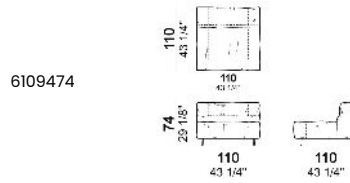

Fix central unit