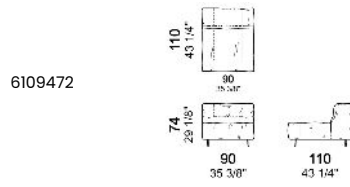

Fix central unit