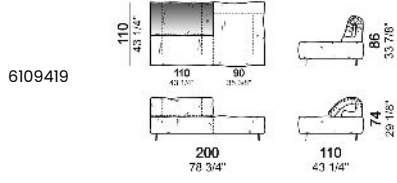

Central unit with right or left pouf