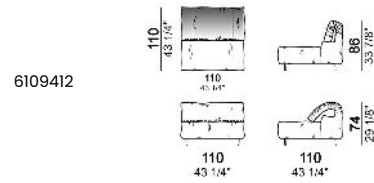

Central unit