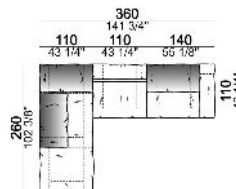

Composition "E" (left unit 210 cm + pouf 110x110 cm + right unit 120 cm)

Composition "F" (left unit 210 cm + central unit 110 cm + central unit 90 cm)

Composition "G" (left unit 210 cm + pouf 110x110 cm + central unit 140 cm)

**Composition "H" (left unit 210 cm + chaise-longue with right short arm 120x160 cm)**

**Composition "I" (central unit 220 cm + pouf 110x110 cm + right unit 250 cm)**

**Composition "L" (central unit 220 cm + right corner unit 260 cm)**

**Composition "M" (central unit 200 cm with left pouf + central unit 110 cm + right corner unit 280 cm)**

**Composition "N" (central unit 220 cm + pouf 110x110 cm + right corner unit 280 cm)**

**Composition "O" (central unit 200 cm with left pouf + central unit 110 cm + right unit 250 cm)**

**Composition "P" (central unit 220 cm with right pouf + right corner unit 260 cm)**

**Composition "R" (right corner unit 260 cm with left pouf + fix central unit 110 cm + right unit 140 cm)**

**Composition "S" (fix central unit 220 cm + right corner unit 260 cm).**