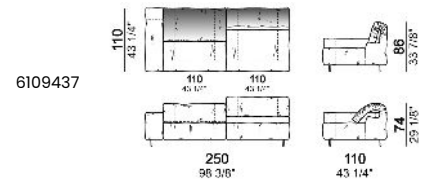

By some compositions the standard feet where the two units are joined are replaced by central feet.

Sofa

Sofa 290 cm.

Sofa 310 cm.

Sofa 320 cm.

Sofa 340 cm.

Right or left unit

unit with right or left pouf

Fix central unit

Central unit

Central unit with right or left pouf

Chaise-longue with right or left short arm

Dormeuse

Right or left corner unit

Right or left corner unit with right or left pouf

Pouf

Composition "E" (left unit 210 cm + pouf 110x110 cm + right unit 120 cm)

Composition "F" (left unit 210 cm + central unit 110 cm + central unit 90 cm)

Composition "G" (left unit 210 cm + pouf 110x110 cm + central unit 140 cm)

**Composition "H" (left unit 210 cm + chaise-longue with right short arm 120x160 cm)**

**Composition "I" (central unit 220 cm + pouf 110x110 cm + right unit 250 cm)**

**Composition "L" (central unit 220 cm + right corner unit 260 cm)**