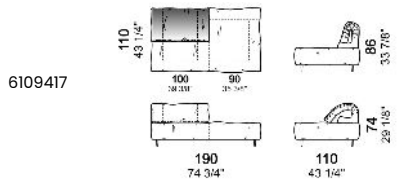

Central unit with right or left pouf