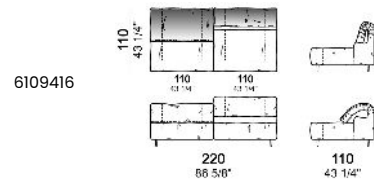

Central unit