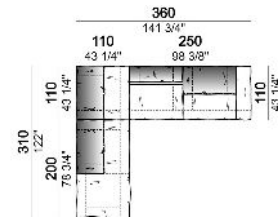

Composition "E" (left unit 210 cm + pouf 110x110 cm + right unit 120 cm)

Composition "F" (left unit 210 cm + central unit 110 cm + central unit 90 cm)

Composition "G" (left unit 210 cm + pouf 110x110 cm + central unit 140 cm)

**Composition "H" (left unit 210 cm + chaise-longue with right short arm 120x160 cm)**

**Composition "I" (central unit 220 cm + pouf 110x110 cm + right unit 250 cm)**

**Composition "L" (central unit 220 cm + right corner unit 260 cm)**

**Composition "M" (central unit 200 cm with left pouf + central unit 110 cm + right corner unit 280 cm)**

**Composition "N" (central unit 220 cm + pouf 110x110 cm + right corner unit 280 cm)**

**Composition "O" (central unit 200 cm with left pouf + central unit 110 cm + right unit 250 cm)**

**Composition "P" (central unit 220 cm with right pouf + right corner unit 260 cm)**

**Composition "R" (right corner unit 260 cm with left pouf + fix central unit 110 cm + right unit 140 cm)**

**Composition "S" (fix central unit 220 cm + right corner unit 260 cm).**