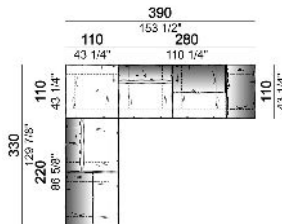

Composition "E" (left unit 210 cm + pouf 110x110 cm + right unit 120 cm)

Composition "F" (left unit 210 cm + central unit 110 cm + central unit 90 cm)

Composition "G" (left unit 210 cm + pouf 110x110 cm + central unit 140 cm)

**Composition "H" (left unit 210 cm + chaise-longue with right short arm 120x160 cm)**

**Composition "I" (central unit 220 cm + pouf 110x110 cm + right unit 250 cm)**

**Composition "L" (central unit 220 cm + right corner unit 260 cm)**

**Composition "M" (central unit 200 cm with left pouf + central unit 110 cm + right corner unit 280 cm)**

**Composition "N" (central unit 220 cm + pouf 110x110 cm + right corner unit 280 cm)**

**Composition "O" (central unit 200 cm with left pouf + central unit 110 cm + right unit 250 cm)**

**Composition "P" (central unit 220 cm with right pouf + right corner unit 260 cm)**

**Composition "R" (right corner unit 260 cm with left pouf + fix central unit 110 cm + right unit 140 cm)**

**Composition "S" (fix central unit 220 cm + right corner unit 260 cm).**