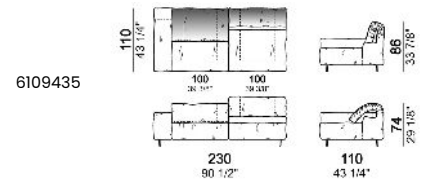

By some compositions the standard feet where the two units are joined are replaced by central feet.

Sofa

Sofa 290 cm.

Sofa 310 cm.

Sofa 320 cm.

Sofa 340 cm.

Right or left unit

unit with right or left pouf

Fix central unit

Central unit

Central unit with right or left pouf

Chaise-longue with right or left short arm

Dormeuse

Right or left corner unit

Right or left corner unit with right or left pouf

Pouf

Composition "E" (left unit 210 cm + pouf 110x110 cm + right unit 120 cm)

Composition "F" (left unit 210 cm + central unit 110 cm + central unit 90 cm)

Composition "G" (left unit 210 cm + pouf 110x110 cm + central unit 140 cm)

**Composition "H" (left unit 210 cm + chaise-longue with right short arm 120x160 cm)**

**Composition "I" (central unit 220 cm + pouf 110x110 cm + right unit 250 cm)**

**Composition "L" (central unit 220 cm + right corner unit 260 cm)**