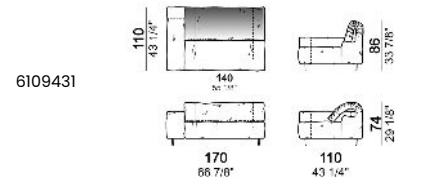

**SPRINGING:** elastic belts.

**SEAT HEIGHT:** 41 cm - 44 cm with spacers.

**ARM HEIGHT:** 58 cm

**FEET:** metal, finishes micaceous brown or titanium, h. 11,5 cm.

**On request, with an extra charge, feet can be supplied 3 cm higher by using spacers that may be at sight.**

By some compositions the standard feet where the two units are joined are replaced by central feet.

Sofa

Sofa 290 cm.

Sofa 310 cm.

Sofa 320 cm.

Sofa 340 cm.

Right or left unit

unit with right or left pouf

Composition "E" (left unit 210 cm + pouf 110x110 cm + right unit 120 cm)

Composition "F" (left unit 210 cm + central unit 110 cm + central unit 90 cm)

Composition "G" (left unit 210 cm + pouf 110x110 cm + central unit 140 cm)

**Composition "H" (left unit 210 cm + chaise-longue with right short arm 120x160 cm)**

**Composition "I" (central unit 220 cm + pouf 110x110 cm + right unit 250 cm)**

**Composition "L" (central unit 220 cm + right corner unit 260 cm)**