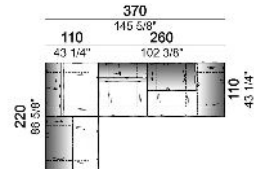

Composition "E" (left unit 210 cm + pouf 110x110 cm + right unit 120 cm)

Composition "F" (left unit 210 cm + central unit 110 cm + central unit 90 cm)

Composition "G" (left unit 210 cm + pouf 110x110 cm + central unit 140 cm)

**Composition "H" (left unit 210 cm + chaise-longue with right short arm 120x160 cm)**

**Composition "I" (central unit 220 cm + pouf 110x110 cm + right unit 250 cm)**

**Composition "L" (central unit 220 cm + right corner unit 260 cm)**

**Composition "M" (central unit 200 cm with left pouf + central unit 110 cm + right corner unit 280 cm)**

**Composition "N" (central unit 220 cm + pouf 110x110 cm + right corner unit 280 cm)**

**Composition "O" (central unit 200 cm with left pouf + central unit 110 cm + right unit 250 cm)**

**Composition "P" (central unit 220 cm with right pouf + right corner unit 260 cm)**

**Composition "R" (right corner unit 260 cm with left pouf + fix central unit 110 cm + right unit 140 cm)**

**Composition "S" (fix central unit 220 cm + right corner unit 260 cm).**