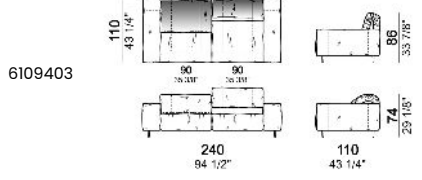

Sofa

Sofa 290 cm.

Sofa 310 cm.