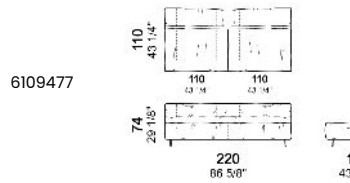

Fix central unit