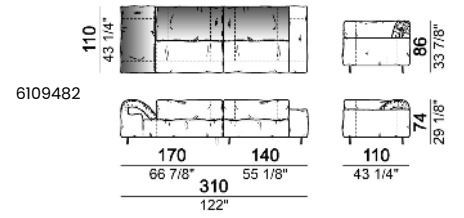

Sofa

Sofa 290 cm.

Sofa 310 cm.