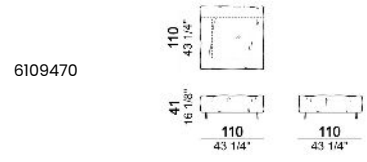

Fix central unit

Central unit

Central unit with right or left pouf

Chaise-longue with right or left short arm

Dormeuse

Right or left corner unit

Right or left corner unit with right or left pouf

Pouf

Composition "E" (left unit 210 cm + pouf 110x110 cm + right unit 120 cm)

Composition "F" (left unit 210 cm + central unit 110 cm + central unit 90 cm)

Composition "G" (left unit 210 cm + pouf 110x110 cm + central unit 140 cm)

**Composition "H" (left unit 210 cm + chaise-longue with right short arm 120x160 cm)**

**Composition "I" (central unit 220 cm + pouf 110x110 cm + right unit 250 cm)**

**Composition "L" (central unit 220 cm + right corner unit 260 cm)**