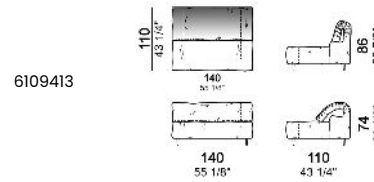

Central unit