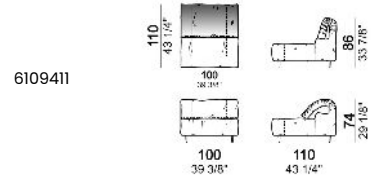

Central unit