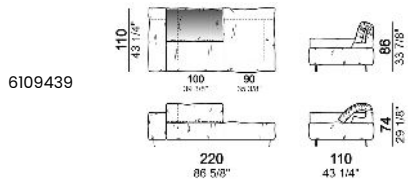

By some compositions the standard feet where the two units are joined are replaced by central feet.

Sofa

Sofa 290 cm.

Sofa 310 cm.

Sofa 320 cm.

Sofa 340 cm.

Right or left unit

unit with right or left pouf

Composition "E" (left unit 210 cm + pouf 110x110 cm + right unit 120 cm)

Composition "F" (left unit 210 cm + central unit 110 cm + central unit 90 cm)

Composition "G" (left unit 210 cm + pouf 110x110 cm + central unit 140 cm)

**Composition "H" (left unit 210 cm + chaise-longue with right short arm 120x160 cm)**

**Composition "I" (central unit 220 cm + pouf 110x110 cm + right unit 250 cm)**

**Composition "L" (central unit 220 cm + right corner unit 260 cm)**

**Composition "M" (central unit 200 cm with left pouf + central unit 110 cm + right corner unit 280 cm)**

**Composition "N" (central unit 220 cm + pouf 110x110 cm + right corner unit 280 cm)**

**Composition "O" (central unit 200 cm with left pouf + central unit 110 cm + right unit 250 cm)**