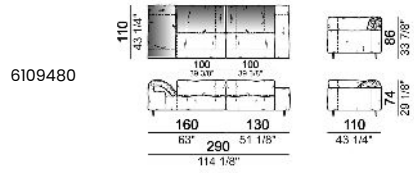

Sofa

Sofa 290 cm.

Sofa 310 cm.