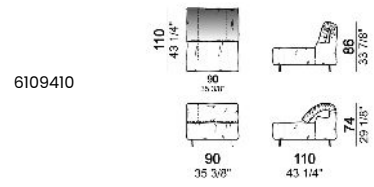

Central unit