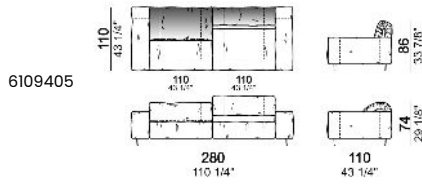

Sofa

Sofa 290 cm.

Sofa 310 cm.