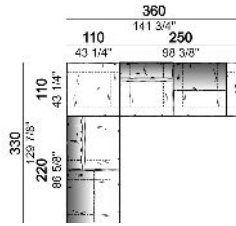

Composition "E" (left unit 210 cm + pouf 110x110 cm + right unit 120 cm)

Composition "F" (left unit 210 cm + central unit 110 cm + central unit 90 cm)

Composition "G" (left unit 210 cm + pouf 110x110 cm + central unit 140 cm)

**Composition "H" (left unit 210 cm + chaise-longue with right short arm 120x160 cm)**

**Composition "I" (central unit 220 cm + pouf 110x110 cm + right unit 250 cm)**

**Composition "L" (central unit 220 cm + right corner unit 260 cm)**

**Composition "M" (central unit 200 cm with left pouf + central unit 110 cm + right corner unit 280 cm)**

**Composition "N" (central unit 220 cm + pouf 110x110 cm + right corner unit 280 cm)**

**Composition "O" (central unit 200 cm with left pouf + central unit 110 cm + right unit 250 cm)**

**Composition "P" (central unit 220 cm with right pouf + right corner unit 260 cm)**

**Composition "R" (right corner unit 260 cm with left pouf + fix central unit 110 cm + right unit 140 cm)**

**Composition "S" (fix central unit 220 cm + right corner unit 260 cm).**