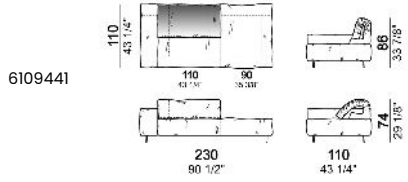

**SPRINGING:** elastic belts.

**SEAT HEIGHT:** 41 cm - 44 cm with spacers.

**ARM HEIGHT:** 58 cm

**FEET:** metal, finishes micaceous brown or titanium, h. 11,5 cm.

**On request, with an extra charge, feet can be supplied 3 cm higher by using spacers that may be at sight.**

By some compositions the standard feet where the two units are joined are replaced by central feet.

Sofa

Sofa 290 cm.

Sofa 310 cm.

Sofa 320 cm.

Sofa 340 cm.

Right or left unit

unit with right or left pouf

Composition "E" (left unit 210 cm + pouf 110x110 cm + right unit 120 cm)

Composition "F" (left unit 210 cm + central unit 110 cm + central unit 90 cm)

Composition "G" (left unit 210 cm + pouf 110x110 cm + central unit 140 cm)

**Composition "H" (left unit 210 cm + chaise-longue with right short arm 120x160 cm)**

**Composition "I" (central unit 220 cm + pouf 110x110 cm + right unit 250 cm)**

**Composition "L" (central unit 220 cm + right corner unit 260 cm)**