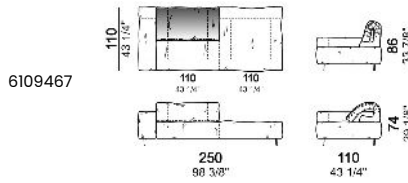

**SPRINGING:** elastic belts.

**SEAT HEIGHT:** 41 cm - 44 cm with spacers.

**ARM HEIGHT:** 58 cm

**FEET:** metal, finishes micaceous brown or titanium, h. 11,5 cm.

**On request, with an extra charge, feet can be supplied 3 cm higher by using spacers that may be at sight.**

By some compositions the standard feet where the two units are joined are replaced by central feet.

Sofa

Sofa 290 cm.

Sofa 310 cm.

Sofa 320 cm.

Sofa 340 cm.

Right or left unit

unit with right or left pouf

Composition "E" (left unit 210 cm + pouf 110x110 cm + right unit 120 cm)

Composition "F" (left unit 210 cm + central unit 110 cm + central unit 90 cm)

Composition "G" (left unit 210 cm + pouf 110x110 cm + central unit 140 cm)

**Composition "H" (left unit 210 cm + chaise-longue with right short arm 120x160 cm)**

**Composition "I" (central unit 220 cm + pouf 110x110 cm + right unit 250 cm)**

**Composition "L" (central unit 220 cm + right corner unit 260 cm)**