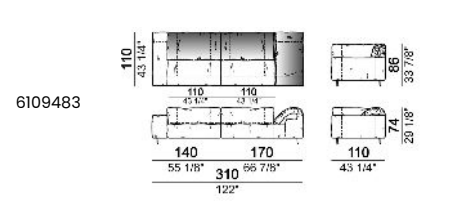

Sofa

Sofa 290 cm.

Sofa 310 cm.