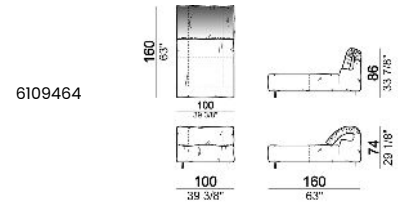

**SPRINGING:** elastic belts.

**SEAT HEIGHT:** 41 cm - 44 cm with spacers.

**ARM HEIGHT:** 58 cm

**FEET:** metal, finishes micaceous brown or titanium, h. 11,5 cm.

**On request, with an extra charge, feet can be supplied 3 cm higher by using spacers that may be at sight.**

Fix central unit

Central unit

Central unit with right or left pouf

Chaise-longue with right or left short arm

Dormeuse

Right or left corner unit

Right or left corner unit with right or left pouf

Pouf

Composition "E" (left unit 210 cm + pouf 110x110 cm + right unit 120 cm)

Composition "F" (left unit 210 cm + central unit 110 cm + central unit 90 cm)

Composition "G" (left unit 210 cm + pouf 110x110 cm + central unit 140 cm)

**Composition "H" (left unit 210 cm + chaise-longue with right short arm 120x160 cm)**

**Composition "I" (central unit 220 cm + pouf 110x110 cm + right unit 250 cm)**

**Composition "L" (central unit 220 cm + right corner unit 260 cm)**