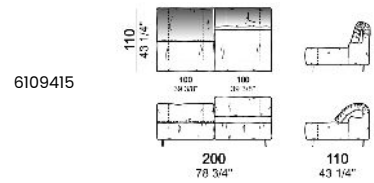

Central unit