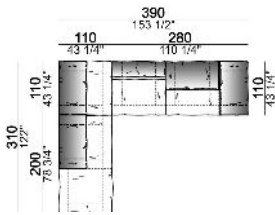

Composition "E" (left unit 210 cm + pouf 110x110 cm + right unit 120 cm)

Composition "F" (left unit 210 cm + central unit 110 cm + central unit 90 cm)

Composition "G" (left unit 210 cm + pouf 110x110 cm + central unit 140 cm)

**Composition "H" (left unit 210 cm + chaise-longue with right short arm 120x160 cm)**

**Composition "I" (central unit 220 cm + pouf 110x110 cm + right unit 250 cm)**

**Composition "L" (central unit 220 cm + right corner unit 260 cm)**

**Composition "M" (central unit 200 cm with left pouf + central unit 110 cm + right corner unit 280 cm)**

**Composition "N" (central unit 220 cm + pouf 110x110 cm + right corner unit 280 cm)**

**Composition "O" (central unit 200 cm with left pouf + central unit 110 cm + right unit 250 cm)**

**Composition "P" (central unit 220 cm with right pouf + right corner unit 260 cm)**

**Composition "R" (right corner unit 260 cm with left pouf + fix central unit 110 cm + right unit 140 cm)**

**Composition "S" (fix central unit 220 cm + right corner unit 260 cm).**