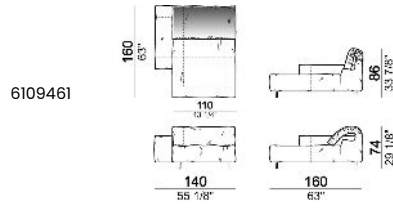

Fix central unit

Central unit

Central unit with right or left pouf

Chaise-longue with right or left short arm

Dormeuse

Right or left corner unit

Right or left corner unit with right or left pouf

Pouf

Composition "E" (left unit 210 cm + pouf 110x110 cm + right unit 120 cm)

Composition "F" (left unit 210 cm + central unit 110 cm + central unit 90 cm)

Composition "G" (left unit 210 cm + pouf 110x110 cm + central unit 140 cm)

**Composition "H" (left unit 210 cm + chaise-longue with right short arm 120x160 cm)**

**Composition "I" (central unit 220 cm + pouf 110x110 cm + right unit 250 cm)**

**Composition "L" (central unit 220 cm + right corner unit 260 cm)**

**Composition "M" (central unit 200 cm with left pouf + central unit 110 cm + right corner unit 280 cm)**

**Composition "N" (central unit 220 cm + pouf 110x110 cm + right corner unit 280 cm)**

**Composition "O" (central unit 200 cm with left pouf + central unit 110 cm + right unit 250 cm)**