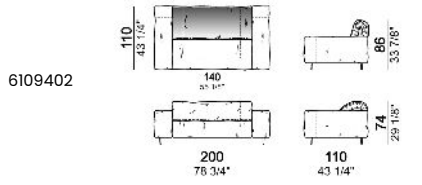

Sofa

Sofa 290 cm.

Sofa 310 cm.