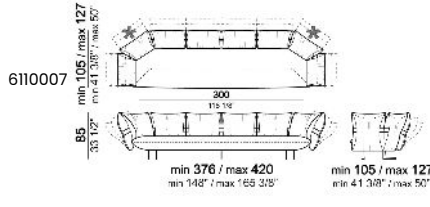

**ARM HEIGHT:** 68 cm (minimum) - 85 cm (maximum).

**FEET:** metal, finishes black nickel or titanium or varnished micaceous brown or oxy grey, h.16,5 cm.

**On request feet can be supplied 3 cm higher by using spacers that may be at sight, with an extra charge.**

Sofa

Right or left unit - depth 128/150 cm

Right or left unit

**Unit with 3 back cushions and right or left pouf**

**Unit with 4 back cushions and right or left pouf**

**Dormeuse right or left**

**Chaise-longue with right or left short arm**

**Central unit**

**Pouf**

**Cushion**

**Composition "A" (right unit 246/268 cm + left dormeuse 120/142x176/198 cm)**

**Composition "B" (right unit 186/208 cm + chaise-longue 128/150x176/198 cm with left short arm)**

**Composition "C"** (left unit 186/208 cm + left unit 287/309 cm with 4 back cushions and right pouf)

**Composition "D"** (chaise-longue 128/150x168/190 cm with left long arm + central unit 176 cm)

**Composition "E"** (left unit 186/208 cm + sofa 316/360 cm)