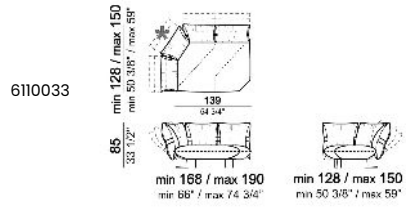

**ARM HEIGHT:** 68 cm (minimum) - 85 cm (maximum).

**FEET:** metal, finishes black nickel or titanium or varnished micaceous brown or oxy grey, h.16,5 cm.

**On request feet can be supplied 3 cm higher by using spacers that may be at sight, with an extra charge.**

Sofa

Right or left unit - depth 128/150 cm

Right or left unit

**Unit with 3 back cushions and right or left pouf**

**Unit with 4 back cushions and right or left pouf**

**Dormeuse right or left**

**Chaise-longue with right or left short arm**

**Central unit**

**Pouf**

**Cushion**

**Composition "A" (right unit 246/268 cm + left dormeuse 120/142x176/198 cm)**

**Composition "B" (right unit 186/208 cm + chaise-longue 128/150x176/198 cm with left short arm)**

**Composition "C"** (left unit 186/208 cm + left unit 287/309 cm with 4 back cushions and right pouf)

**Composition "D"** (chaise-longue 128/150x168/190 cm with left long arm + central unit 176 cm)

**Composition "E"** (left unit 186/208 cm + sofa 316/360 cm)