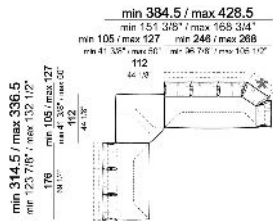

**ARM HEIGHT:** 68 cm (minimum) - 85 cm (maximum).

**FEET:** metal, finishes black nickel or titanium or varnished micaceous brown or oxy grey, h.16,5 cm.

**On request feet can be supplied 3 cm higher by using spacers that may be at sight, with an extra charge.**

**Central unit**

**Pouf**

**Cushion**

**Composition "A" (right unit 246/268 cm + left dormeuse 120/142x176/198 cm)**

**Composition "B" (right unit 186/208 cm + chaise-longue 128/150x176/198 cm with left short arm)**

**Composition "C"** (left unit 186/208 cm + left unit 287/309 cm with 4 back cushions and right pouf)

**Composition "D"** (chaise-longue 128/150x168/190 cm with left long arm + central unit 176 cm)

**Composition "E"** (left unit 186/208 cm + sofa 316/360 cm)

**Composition "F"** (left unit 168/190x128/150 cm + right unit 186/208 cm)

**Composition "G"** (central unit 176 cm + pouf 112x112 cm + right unit 246/268 cm)

**Composition "H"** (chaise-longue 128/150x176/198 cm with left short arm + central unit 176 cm + right dormeuse)