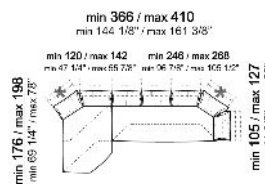

**ARM HEIGHT:** 68 cm (minimum) - 85 cm (maximum).

**FEET:** metal, finishes black nickel or titanium or varnished micaceous brown or oxy grey, h.16,5 cm.

**On request feet can be supplied 3 cm higher by using spacers that may be at sight, with an extra charge.**

**Central unit**

**Pouf**

**Cushion**

**Composition "A" (right unit 246/268 cm + left dormeuse 120/142x176/198 cm)**

**Composition "B" (right unit 186/208 cm + chaise-longue 128/150x176/198 cm with left short arm)**

**Composition "C"** (left unit 186/208 cm + left unit 287/309 cm with 4 back cushions and right pouf)

**Composition "D"** (chaise-longue 128/150x168/190 cm with left long arm + central unit 176 cm)

**Composition "E"** (left unit 186/208 cm + sofa 316/360 cm)

**Composition "F"** (left unit 168/190x128/150 cm + right unit 186/208 cm)

**Composition "G"** (central unit 176 cm + pouf 112x112 cm + right unit 246/268 cm)

**Composition "H"** (chaise-longue 128/150x176/198 cm with left short arm + central unit 176 cm + right dormeuse)