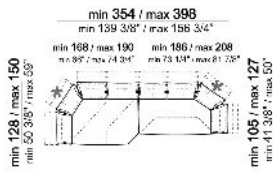

**ARM HEIGHT:** 68 cm (minimum) - 85 cm (maximum).

**FEET:** metal, finishes black nickel or titanium or varnished micaceous brown or oxy grey, h.16,5 cm.

**On request feet can be supplied 3 cm higher by using spacers that may be at sight, with an extra charge.**

**Central unit**

**Pouf**

**Cushion**

**Composition "A" (right unit 246/268 cm + left dormeuse 120/142x176/198 cm)**

**Composition "B" (right unit 186/208 cm + chaise-longue 128/150x176/198 cm with left short arm)**

**Composition "C"** (left unit 186/208 cm + left unit 287/309 cm with 4 back cushions and right pouf)

**Composition "D"** (chaise-longue 128/150x168/190 cm with left long arm + central unit 176 cm)

**Composition "E"** (left unit 186/208 cm + sofa 316/360 cm)

**Composition "F"** (left unit 168/190x128/150 cm + right unit 186/208 cm)

**Composition "G"** (central unit 176 cm + pouf 112x112 cm + right unit 246/268 cm)

**Composition "H"** (chaise-longue 128/150x176/198 cm with left short arm + central unit 176 cm + right dormeuse)