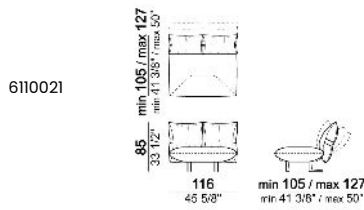

Sofa

Right or left unit - depth 128/150 cm

Right or left unit

**Unit with 3 back cushions and right or left pouf**

**Unit with 4 back cushions and right or left pouf**

**Dormeuse right or left**

**Chaise-longue with right or left short arm**

**Central unit**

**Pouf**

**Cushion**

**Composition "A" (right unit 246/268 cm + left dormeuse 120/142x176/198 cm)**

**Composition "B" (right unit 186/208 cm + chaise-longue 128/150x176/198 cm with left short arm)**

**Composition "C"** (left unit 186/208 cm + left unit 287/309 cm with 4 back cushions and right pouf)

**Composition "D"** (chaise-longue 128/150x168/190 cm with left long arm + central unit 176 cm)

**Composition "E"** (left unit 186/208 cm + sofa 316/360 cm)

**Composition "F"** (left unit 168/190x128/150 cm + right unit 186/208 cm)

**Composition "G"** (central unit 176 cm + pouf 112x112 cm + right unit 246/268 cm)

**Composition "H"** (chaise-longue 128/150x176/198 cm with left short arm + central unit 176 cm + right dormeuse)