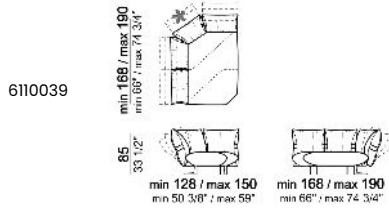

Sofa

Right or left unit - depth 128/150 cm

Right or left unit

**Unit with 3 back cushions and right or left pouf**

**Unit with 4 back cushions and right or left pouf**

**Dormeuse right or left**

**Chaise-longue with right or left short arm**

**Central unit**

**Pouf**

**Cushion**

**Composition "A" (right unit 246/268 cm + left dormeuse 120/142x176/198 cm)**

**Composition "B" (right unit 186/208 cm + chaise-longue 128/150x176/198 cm with left short arm)**

**Composition "C"** (left unit 186/208 cm + left unit 287/309 cm with 4 back cushions and right pouf)

**Composition "D"** (chaise-longue 128/150x168/190 cm with left long arm + central unit 176 cm)

**Composition "E"** (left unit 186/208 cm + sofa 316/360 cm)

**Composition "F"** (left unit 168/190x128/150 cm + right unit 186/208 cm)

**Composition "G"** (central unit 176 cm + pouf 112x112 cm + right unit 246/268 cm)

**Composition "H"** (chaise-longue 128/150x176/198 cm with left short arm + central unit 176 cm + right dormeuse)