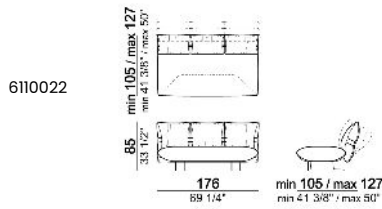

Sofa

Right or left unit - depth 128/150 cm

Right or left unit

**Unit with 3 back cushions and right or left pouf**

**Unit with 4 back cushions and right or left pouf**

**Dormeuse right or left**

**Chaise-longue with right or left short arm**

**Central unit**

**Pouf**

**Cushion**

**Composition "A" (right unit 246/268 cm + left dormeuse 120/142x176/198 cm)**

**Composition "B" (right unit 186/208 cm + chaise-longue 128/150x176/198 cm with left short arm)**

**Composition "C"** (left unit 186/208 cm + left unit 287/309 cm with 4 back cushions and right pouf)

**Composition "D"** (chaise-longue 128/150x168/190 cm with left long arm + central unit 176 cm)

**Composition "E"** (left unit 186/208 cm + sofa 316/360 cm)

**Composition "F"** (left unit 168/190x128/150 cm + right unit 186/208 cm)

**Composition "G"** (central unit 176 cm + pouf 112x112 cm + right unit 246/268 cm)

**Composition "H"** (chaise-longue 128/150x176/198 cm with left short arm + central unit 176 cm + right dormeuse)