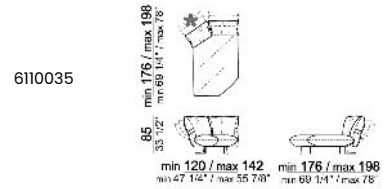

**ARM HEIGHT:** 68 cm (minimum) - 85 cm (maximum).

**FEET:** metal, finishes black nickel or titanium or varnished micaceous brown or oxy grey, h.16,5 cm.

**On request feet can be supplied 3 cm higher by using spacers that may be at sight, with an extra charge.**

Sofa

Right or left unit - depth 128/150 cm

Right or left unit

**Unit with 3 back cushions and right or left pouf**

**Unit with 4 back cushions and right or left pouf**

**Dormeuse right or left**

**Chaise-longue with right or left short arm**

**Central unit**

**Pouf**

**Cushion**

**Composition "A" (right unit 246/268 cm + left dormeuse 120/142x176/198 cm)**

**Composition "B" (right unit 186/208 cm + chaise-longue 128/150x176/198 cm with left short arm)**

**Composition "C"** (left unit 186/208 cm + left unit 287/309 cm with 4 back cushions and right pouf)

**Composition "D"** (chaise-longue 128/150x168/190 cm with left long arm + central unit 176 cm)

**Composition "E"** (left unit 186/208 cm + sofa 316/360 cm)