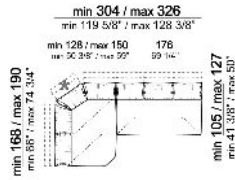

**ARM HEIGHT:** 68 cm (minimum) - 85 cm (maximum).

**FEET:** metal, finishes black nickel or titanium or varnished micaceous brown or oxy grey, h.16,5 cm.

**On request feet can be supplied 3 cm higher by using spacers that may be at sight, with an extra charge.**

**Central unit**

**Pouf**

**Cushion**

**Composition "A" (right unit 246/268 cm + left dormeuse 120/142x176/198 cm)**

**Composition "B" (right unit 186/208 cm + chaise-longue 128/150x176/198 cm with left short arm)**

**Composition "C"** (left unit 186/208 cm + left unit 287/309 cm with 4 back cushions and right pouf)

**Composition "D"** (chaise-longue 128/150x168/190 cm with left long arm + central unit 176 cm)

**Composition "E"** (left unit 186/208 cm + sofa 316/360 cm)

**Composition "F"** (left unit 168/190x128/150 cm + right unit 186/208 cm)

**Composition "G"** (central unit 176 cm + pouf 112x112 cm + right unit 246/268 cm)

**Composition "H"** (chaise-longue 128/150x176/198 cm with left short arm + central unit 176 cm + right dormeuse)