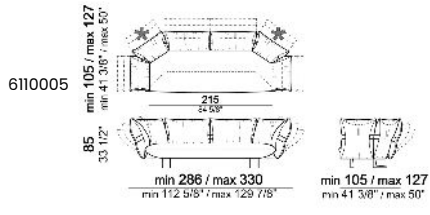

**ARM HEIGHT:** 68 cm (minimum) - 85 cm (maximum).

**FEET:** metal, finishes black nickel or titanium or varnished micaceous brown or oxy grey, h.16,5 cm.

**On request feet can be supplied 3 cm higher by using spacers that may be at sight, with an extra charge.**

Sofa

Right or left unit - depth 128/150 cm

Right or left unit

**Unit with 3 back cushions and right or left pouf**

**Unit with 4 back cushions and right or left pouf**

**Dormeuse right or left**

**Chaise-longue with right or left short arm**

**Central unit**

**Pouf**

**Cushion**

**Composition "A" (right unit 246/268 cm + left dormeuse 120/142x176/198 cm)**

**Composition "B" (right unit 186/208 cm + chaise-longue 128/150x176/198 cm with left short arm)**

**Composition "C"** (left unit 186/208 cm + left unit 287/309 cm with 4 back cushions and right pouf)

**Composition "D"** (chaise-longue 128/150x168/190 cm with left long arm + central unit 176 cm)

**Composition "E"** (left unit 186/208 cm + sofa 316/360 cm)