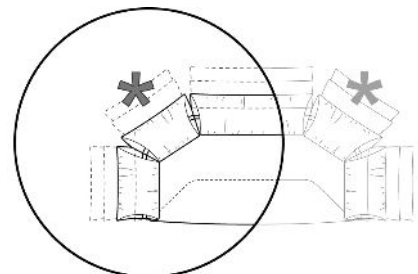

STRUCTURE: metal.

SEAT UPHOLSTERY: expanded polyurethane of varied densities (D35EM + OS40M + D50 mind foam) covered with synthetic lining 6mm and 230gr.

ARM AND BACK UPHOLSTERY: expanded polyurethane of varied densities (HT45 + 40P + D35EM + D18CDSS) covered with downproof white cotton cover filled with 100% natural feathers.

SEAT HEIGHT: 42 cm - 45 cm with feet h. 19,5 cm.

ARM HEIGHT: 68 cm (minimum) - 85 cm (maximum).

FEET: metal, finishes black nickel or titanium or varnished micaceous brown or oxy grey, h.16,5 cm.

On request feet can be supplied 3 cm higher by using spacers that may be at sight, with an extra charge.

ATTENTION: please specify the fabric or leather colour of the back cushion stripes. It is not possible to use leather Leonardo, Dirt and Tribe.

Back cushions marked with (*) are supplied with a mechanism that allows three sitting positions. The other back cushions are supplied with a mechanism that allows four sitting positions.