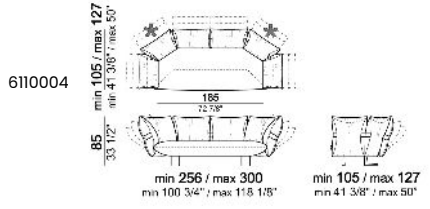

**ARM HEIGHT:** 68 cm (minimum) - 85 cm (maximum).

**FEET:** metal, finishes black nickel or titanium or varnished micaceous brown or oxy grey, h.16,5 cm.

**On request feet can be supplied 3 cm higher by using spacers that may be at sight, with an extra charge.**

Sofa

Right or left unit - depth 128/150 cm

Right or left unit

**Unit with 3 back cushions and right or left pouf**

**Unit with 4 back cushions and right or left pouf**

**Dormeuse right or left**

**Chaise-longue with right or left short arm**

**Central unit**

**Pouf**

**Cushion**

**Composition "A" (right unit 246/268 cm + left dormeuse 120/142x176/198 cm)**

**Composition "B" (right unit 186/208 cm + chaise-longue 128/150x176/198 cm with left short arm)**

**Composition "C"** (left unit 186/208 cm + left unit 287/309 cm with 4 back cushions and right pouf)

**Composition "D"** (chaise-longue 128/150x168/190 cm with left long arm + central unit 176 cm)

**Composition "E"** (left unit 186/208 cm + sofa 316/360 cm)