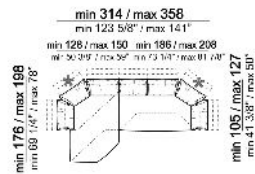

**ARM HEIGHT:** 68 cm (minimum) - 85 cm (maximum).

**FEET:** metal, finishes black nickel or titanium or varnished micaceous brown or oxy grey, h.16,5 cm.

**On request feet can be supplied 3 cm higher by using spacers that may be at sight, with an extra charge.**

**Central unit**

**Pouf**

**Cushion**

**Composition "A" (right unit 246/268 cm + left dormeuse 120/142x176/198 cm)**

**Composition "B" (right unit 186/208 cm + chaise-longue 128/150x176/198 cm with left short arm)**

**Composition "C"** (left unit 186/208 cm + left unit 287/309 cm with 4 back cushions and right pouf)

**Composition "D"** (chaise-longue 128/150x168/190 cm with left long arm + central unit 176 cm)

**Composition "E"** (left unit 186/208 cm + sofa 316/360 cm)

**Composition "F"** (left unit 168/190x128/150 cm + right unit 186/208 cm)

**Composition "G"** (central unit 176 cm + pouf 112x112 cm + right unit 246/268 cm)

**Composition "H"** (chaise-longue 128/150x176/198 cm with left short arm + central unit 176 cm + right dormeuse)