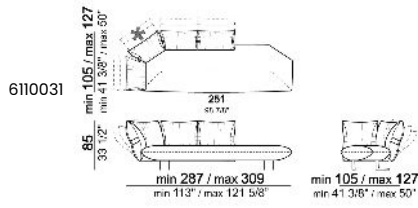

**ARM HEIGHT:** 68 cm (minimum) - 85 cm (maximum).

**FEET:** metal, finishes black nickel or titanium or varnished micaceous brown or oxy grey, h.16,5 cm.

**On request feet can be supplied 3 cm higher by using spacers that may be at sight, with an extra charge.**

Sofa

Right or left unit - depth 128/150 cm

Right or left unit

**Unit with 3 back cushions and right or left pouf**

**Unit with 4 back cushions and right or left pouf**

**Dormeuse right or left**

**Chaise-longue with right or left short arm**

**Central unit**

**Pouf**

**Cushion**

**Composition "A" (right unit 246/268 cm + left dormeuse 120/142x176/198 cm)**

**Composition "B" (right unit 186/208 cm + chaise-longue 128/150x176/198 cm with left short arm)**

**Composition "C"** (left unit 186/208 cm + left unit 287/309 cm with 4 back cushions and right pouf)

**Composition "D"** (chaise-longue 128/150x168/190 cm with left long arm + central unit 176 cm)

**Composition "E"** (left unit 186/208 cm + sofa 316/360 cm)