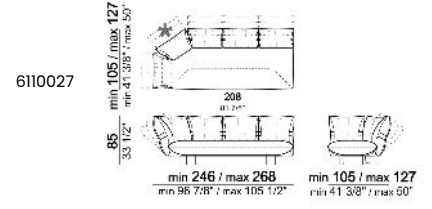

**ARM HEIGHT:** 68 cm (minimum) - 85 cm (maximum).

**FEET:** metal, finishes black nickel or titanium or varnished micaceous brown or oxy grey, h.16,5 cm.

**On request feet can be supplied 3 cm higher by using spacers that may be at sight, with an extra charge.**

Sofa

Right or left unit - depth 128/150 cm

Right or left unit

**Unit with 3 back cushions and right or left pouf**

**Unit with 4 back cushions and right or left pouf**

**Dormeuse right or left**

**Chaise-longue with right or left short arm**

**Central unit**

**Pouf**

**Cushion**

**Composition "A" (right unit 246/268 cm + left dormeuse 120/142x176/198 cm)**

**Composition "B" (right unit 186/208 cm + chaise-longue 128/150x176/198 cm with left short arm)**

**Composition "C"** (left unit 186/208 cm + left unit 287/309 cm with 4 back cushions and right pouf)

**Composition "D"** (chaise-longue 128/150x168/190 cm with left long arm + central unit 176 cm)

**Composition "E"** (left unit 186/208 cm + sofa 316/360 cm)