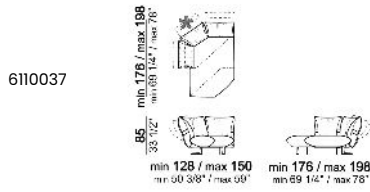

Sofa

Right or left unit - depth 128/150 cm

Right or left unit

**Unit with 3 back cushions and right or left pouf**

**Unit with 4 back cushions and right or left pouf**

**Dormeuse right or left**

**Chaise-longue with right or left short arm**

**Central unit**

**Pouf**

**Cushion**

**Composition "A" (right unit 246/268 cm + left dormeuse 120/142x176/198 cm)**

**Composition "B" (right unit 186/208 cm + chaise-longue 128/150x176/198 cm with left short arm)**

**Composition "C"** (left unit 186/208 cm + left unit 287/309 cm with 4 back cushions and right pouf)

**Composition "D"** (chaise-longue 128/150x168/190 cm with left long arm + central unit 176 cm)

**Composition "E"** (left unit 186/208 cm + sofa 316/360 cm)

**Composition "F"** (left unit 168/190x128/150 cm + right unit 186/208 cm)

**Composition "G"** (central unit 176 cm + pouf 112x112 cm + right unit 246/268 cm)

**Composition "H"** (chaise-longue 128/150x176/198 cm with left short arm + central unit 176 cm + right dormeuse)