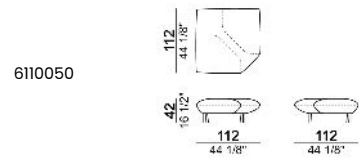

**ARM HEIGHT:** 68 cm (minimum) - 85 cm (maximum).

**FEET:** metal, finishes black nickel or titanium or varnished micaceous brown or oxy grey, h.16,5 cm.

**On request feet can be supplied 3 cm higher by using spacers that may be at sight, with an extra charge.**

Sofa

Right or left unit - depth 128/150 cm

Right or left unit

**Unit with 3 back cushions and right or left pouf**

**Unit with 4 back cushions and right or left pouf**

**Dormeuse right or left**

**Chaise-longue with right or left short arm**

**Central unit**

**Pouf**

**Cushion**

**Composition "A" (right unit 246/268 cm + left dormeuse 120/142x176/198 cm)**

**Composition "B" (right unit 186/208 cm + chaise-longue 128/150x176/198 cm with left short arm)**

**Composition "C"** (left unit 186/208 cm + left unit 287/309 cm with 4 back cushions and right pouf)

**Composition "D"** (chaise-longue 128/150x168/190 cm with left long arm + central unit 176 cm)

**Composition "E"** (left unit 186/208 cm + sofa 316/360 cm)