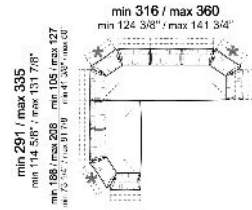

Sofa

Right or left unit - depth 128/150 cm

Right or left unit

**Unit with 3 back cushions and right or left pouf**

**Unit with 4 back cushions and right or left pouf**

**Dormeuse right or left**

**Chaise-longue with right or left short arm**

**Central unit**

**Pouf**

**Cushion**

**Composition "A" (right unit 246/268 cm + left dormeuse 120/142x176/198 cm)**

**Composition "B" (right unit 186/208 cm + chaise-longue 128/150x176/198 cm with left short arm)**

**Composition "C"** (left unit 186/208 cm + left unit 287/309 cm with 4 back cushions and right pouf)

**Composition "D"** (chaise-longue 128/150x168/190 cm with left long arm + central unit 176 cm)

**Composition "E"** (left unit 186/208 cm + sofa 316/360 cm)

**Composition "F"** (left unit 168/190x128/150 cm + right unit 186/208 cm)

**Composition "G"** (central unit 176 cm + pouf 112x112 cm + right unit 246/268 cm)

**Composition "H"** (chaise-longue 128/150x176/198 cm with left short arm + central unit 176 cm + right dormeuse)