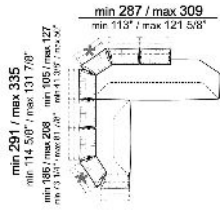

**ARM HEIGHT:** 68 cm (minimum) - 85 cm (maximum).

**FEET:** metal, finishes black nickel or titanium or varnished micaceous brown or oxy grey, h.16,5 cm.

**On request feet can be supplied 3 cm higher by using spacers that may be at sight, with an extra charge.**

**Central unit**

**Pouf**

**Cushion**

**Composition "A" (right unit 246/268 cm + left dormeuse 120/142x176/198 cm)**

**Composition "B" (right unit 186/208 cm + chaise-longue 128/150x176/198 cm with left short arm)**

**Composition "C"** (left unit 186/208 cm + left unit 287/309 cm with 4 back cushions and right pouf)

**Composition "D"** (chaise-longue 128/150x168/190 cm with left long arm + central unit 176 cm)

**Composition "E"** (left unit 186/208 cm + sofa 316/360 cm)

**Composition "F"** (left unit 168/190x128/150 cm + right unit 186/208 cm)

**Composition "G"** (central unit 176 cm + pouf 112x112 cm + right unit 246/268 cm)

**Composition "H"** (chaise-longue 128/150x176/198 cm with left short arm + central unit 176 cm + right dormeuse)