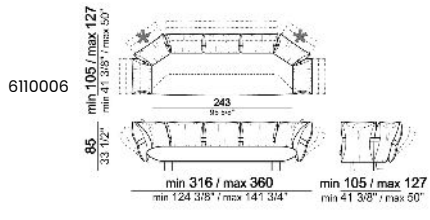

**ARM HEIGHT:** 68 cm (minimum) - 85 cm (maximum).

**FEET:** metal, finishes black nickel or titanium or varnished micaceous brown or oxy grey, h.16,5 cm.

**On request feet can be supplied 3 cm higher by using spacers that may be at sight, with an extra charge.**

Sofa

Right or left unit - depth 128/150 cm

Right or left unit

**Unit with 3 back cushions and right or left pouf**

**Unit with 4 back cushions and right or left pouf**

**Dormeuse right or left**

**Chaise-longue with right or left short arm**

**Central unit**

**Pouf**

**Cushion**

**Composition "A" (right unit 246/268 cm + left dormeuse 120/142x176/198 cm)**

**Composition "B" (right unit 186/208 cm + chaise-longue 128/150x176/198 cm with left short arm)**

**Composition "C"** (left unit 186/208 cm + left unit 287/309 cm with 4 back cushions and right pouf)

**Composition "D"** (chaise-longue 128/150x168/190 cm with left long arm + central unit 176 cm)

**Composition "E"** (left unit 186/208 cm + sofa 316/360 cm)