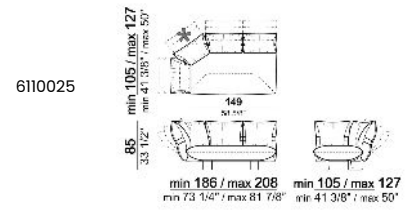

**ARM HEIGHT:** 68 cm (minimum) - 85 cm (maximum).

**FEET:** metal, finishes black nickel or titanium or varnished micaceous brown or oxy grey, h.16,5 cm.

**On request feet can be supplied 3 cm higher by using spacers that may be at sight, with an extra charge.**

Sofa

Right or left unit - depth 128/150 cm

Right or left unit

**Unit with 3 back cushions and right or left pouf**

**Unit with 4 back cushions and right or left pouf**

**Dormeuse right or left**

**Chaise-longue with right or left short arm**

**Central unit**

**Pouf**

**Cushion**

**Composition "A" (right unit 246/268 cm + left dormeuse 120/142x176/198 cm)**

**Composition "B" (right unit 186/208 cm + chaise-longue 128/150x176/198 cm with left short arm)**

**Composition "C"** (left unit 186/208 cm + left unit 287/309 cm with 4 back cushions and right pouf)

**Composition "D"** (chaise-longue 128/150x168/190 cm with left long arm + central unit 176 cm)

**Composition "E"** (left unit 186/208 cm + sofa 316/360 cm)