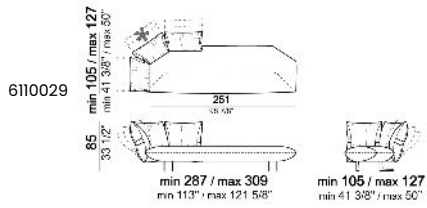

Sofa

Right or left unit - depth 128/150 cm

Right or left unit

**Unit with 3 back cushions and right or left pouf**

**Unit with 4 back cushions and right or left pouf**

**Dormeuse right or left**

**Chaise-longue with right or left short arm**

**Central unit**

**Pouf**

**Cushion**

**Composition "A" (right unit 246/268 cm + left dormeuse 120/142x176/198 cm)**

**Composition "B" (right unit 186/208 cm + chaise-longue 128/150x176/198 cm with left short arm)**

**Composition "C"** (left unit 186/208 cm + left unit 287/309 cm with 4 back cushions and right pouf)

**Composition "D"** (chaise-longue 128/150x168/190 cm with left long arm + central unit 176 cm)

**Composition "E"** (left unit 186/208 cm + sofa 316/360 cm)

**Composition "F"** (left unit 168/190x128/150 cm + right unit 186/208 cm)

**Composition "G"** (central unit 176 cm + pouf 112x112 cm + right unit 246/268 cm)

**Composition "H"** (chaise-longue 128/150x176/198 cm with left short arm + central unit 176 cm + right dormeuse)