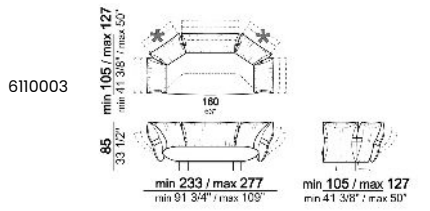

**ARM HEIGHT:** 68 cm (minimum) - 85 cm (maximum).

**FEET:** metal, finishes black nickel or titanium or varnished micaceous brown or oxy grey, h.16,5 cm.

**On request feet can be supplied 3 cm higher by using spacers that may be at sight, with an extra charge.**

Sofa

Right or left unit - depth 128/150 cm

Right or left unit

**Unit with 3 back cushions and right or left pouf**

**Unit with 4 back cushions and right or left pouf**

**Dormeuse right or left**

**Chaise-longue with right or left short arm**

**Central unit**

**Pouf**

**Cushion**

**Composition "A" (right unit 246/268 cm + left dormeuse 120/142x176/198 cm)**

**Composition "B" (right unit 186/208 cm + chaise-longue 128/150x176/198 cm with left short arm)**

**Composition "C"** (left unit 186/208 cm + left unit 287/309 cm with 4 back cushions and right pouf)

**Composition "D"** (chaise-longue 128/150x168/190 cm with left long arm + central unit 176 cm)

**Composition "E"** (left unit 186/208 cm + sofa 316/360 cm)