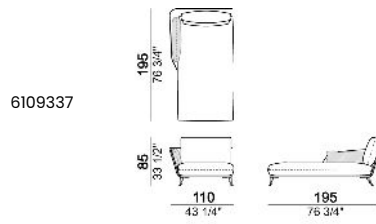

6109331

Right or left unit with 2 back cushions 78 cm

6109327

Right or left unit with 2 back cushions 88 cm

6109329

Central unit with single seat and 2 back cushions 78 cm

6109318

Central unit with 2 back cushions 78 cm

6109319

Central unit with right or left pouf with 1 back cushion 78 cm.

6109320

Chaise-longue with right or left short arm with 1 back cushion 78 cm

Chaise-longue with right or left short arm with 1 back cushion 88 cm

Right or left corner unit with 3 back cushions 68 cm

Right or left corner unit with 2 back cushions 78 cm and 1 back cushion 68 cm

Pouf

Cushion for arm for sofas and units

Cushion for arm for chaise longue

Composition "A" (left unit 203 cm + chaise-longue 110x195 cm with right short arm + 3 back cushions 88 cm)

Composition "B" (left unit 163 cm + right unit 163 cm + left corner unit 163 cm + 7 back cushions 68 cm)