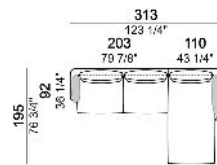

6109319

Central unit with right or left pouf with 1 back cushion 78 cm.

6109320

Chaise-longue with right or left short arm with 1 back cushion 78 cm

Chaise-longue with right or left short arm with 1 back cushion 88 cm

Right or left corner unit with 3 back cushions 68 cm

Right or left corner unit with 2 back cushions 78 cm and 1 back cushion 68 cm

Pouf

Cushion for arm for sofas and units

Cushion for arm for chaise longue

Composition "A" (left unit 203 cm + chaise-longue 110x195 cm with right short arm + 3 back cushions 88 cm)

Composition "B" (left unit 163 cm + right unit 163 cm + left corner unit 163 cm + 7 back cushions 68 cm)

Composition "C" (central unit 175 cm with left pouf + left corner unit 183 cm + central unit 175 cm with right pouf + 1 back cushion 68 cm + 4 back cushions 78 cm)

Composition "D" (left unit 183 cm + central unit 175 cm with right pouf + 3 back cushions 78 cm)