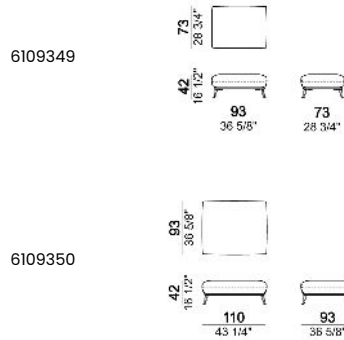

6109331

Right or left unit with 2 back cushions 78 cm

6109327

Right or left unit with 2 back cushions 88 cm

6109329

Central unit with single seat and 2 back cushions 78 cm

6109318

Central unit with 2 back cushions 78 cm

6109319

Central unit with right or left pouf with 1 back cushion 78 cm.

6109320

Chaise-longue with right or left short arm with 1 back cushion 78 cm

Chaise-longue with right or left short arm with 1 back cushion 88 cm

Right or left corner unit with 3 back cushions 68 cm

Right or left corner unit with 2 back cushions 78 cm and 1 back cushion 68 cm

Pouf

Cushion for arm for sofas and units

Cushion for arm for chaise longue

Composition "A" (left unit 203 cm + chaise-longue 110x195 cm with right short arm + 3 back cushions 88 cm)

Composition "B" (left unit 163 cm + right unit 163 cm + left corner unit 163 cm + 7 back cushions 68 cm)