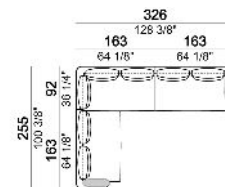

6109319

Central unit with right or left pouf with 1 back cushion 78 cm.

6109320

Chaise-longue with right or left short arm with 1 back cushion 78 cm

Chaise-longue with right or left short arm with 1 back cushion 88 cm

Right or left corner unit with 3 back cushions 68 cm

Right or left corner unit with 2 back cushions 78 cm and 1 back cushion 68 cm

Pouf

Cushion for arm for sofas and units

Cushion for arm for chaise longue

Composition "A" (left unit 203 cm + chaise-longue 110x195 cm with right short arm + 3 back cushions 88 cm)

Composition "B" (left unit 163 cm + right unit 163 cm + left corner unit 163 cm + 7 back cushions 68 cm)

Composition "C" (central unit 175 cm with left pouf + left corner unit 183 cm + central unit 175 cm with right pouf + 1 back cushion 68 cm + 4 back cushions 78 cm)

Composition "D" (left unit 183 cm + central unit 175 cm with right pouf + 3 back cushions 78 cm)