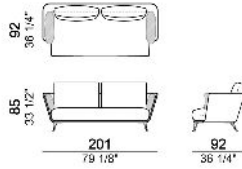

BACK AND ARM UPHOLSTERY: 100% downproof quilted cotton cover filled with goose feathers and polyester fibre.

SPRINGING: elastic belts.

SEAT HEIGHT: 42 cm

ARM HEIGHT: 66 cm

FEET: M1 metal, finishes micaceous brown or titanium, h.16 cm. M2 metal, finishes micaceous brown or titanium, h.16 cm.

PIPING: available in the colours of the zip samples.

Sofa with single seat cushion and 2 back cushions 78 cm

6109303

Sofa with two seats cushion and 2 back cushions 78 cm

6109304

Sofa with 2 back cushions 88 cm

6109305

Sofa with 2 seat cushions and 3 back cushions 68 cm

6109306

Sofa with 2 seat cushions and 3 back cushions 78 cm

6109307

Right or left unit with single seat and 2 back cushions 68 cm

6109325

Right or left unit with single seat and 2 back cushions 78 cm

Composition "A" (left unit 203 cm + chaise-longue 110x195 cm with right short arm + 3 back cushions 88 cm)

Composition "B" (left unit 163 cm + right unit 163 cm + left corner unit 163 cm + 7 back cushions 68 cm)