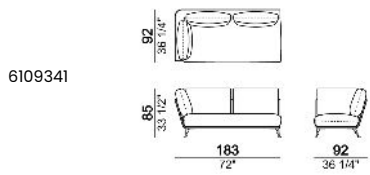

6109331

Right or left unit with 2 back cushions 78 cm

6109327

Right or left unit with 2 back cushions 88 cm

6109329

Central unit with single seat and 2 back cushions 78 cm

6109318

Central unit with 2 back cushions 78 cm

6109319

Central unit with right or left pouf with 1 back cushion 78 cm.

6109320

Chaise-longue with right or left short arm with 1 back cushion 78 cm

Chaise-longue with right or left short arm with 1 back cushion 88 cm

Right or left corner unit with 3 back cushions 68 cm

Right or left corner unit with 2 back cushions 78 cm and 1 back cushion 68 cm

Pouf

Cushion for arm for sofas and units

Cushion for arm for chaise longue

Composition "A" (left unit 203 cm + chaise-longue 110x195 cm with right short arm + 3 back cushions 88 cm)

Composition "B" (left unit 163 cm + right unit 163 cm + left corner unit 163 cm + 7 back cushions 68 cm)