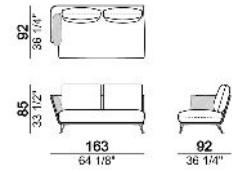

PIPING: available in the colours of the zip samples.

Sofa with single seat cushion and 2 back cushions 78 cm

6109303

Sofa with two seats cushion and 2 back cushions 78 cm

6109304

Sofa with 2 back cushions 88 cm

6109305

Sofa with 2 seat cushions and 3 back cushions 68 cm

6109306

Sofa with 2 seat cushions and 3 back cushions 78 cm

6109307

Right or left unit with single seat and 2 back cushions 68 cm

6109325

Right or left unit with single seat and 2 back cushions 78 cm

6109331

Right or left unit with 2 back cushions 78 cm

6109327

Right or left unit with 2 back cushions 88 cm

6109329

Central unit with single seat and 2 back cushions 78 cm

6109318

Central unit with 2 back cushions 78 cm

Composition "A" (left unit 203 cm + chaise-longue 110x195 cm with right short arm + 3 back cushions 88 cm)

Composition "B" (left unit 163 cm + right unit 163 cm + left corner unit 163 cm + 7 back cushions 68 cm)