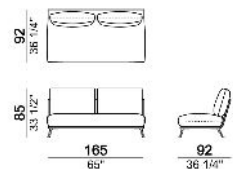

6109305

Sofa with 2 seat cushions and 3 back cushions 68 cm

6109306

Sofa with 2 seat cushions and 3 back cushions 78 cm

6109307

Right or left unit with single seat and 2 back cushions 68 cm

6109325

Right or left unit with single seat and 2 back cushions 78 cm

6109331

Right or left unit with 2 back cushions 78 cm

6109327

Right or left unit with 2 back cushions 88 cm

6109329

Central unit with single seat and 2 back cushions 78 cm

6109318

Central unit with 2 back cushions 78 cm

6109319

Central unit with right or left pouf with 1 back cushion 78 cm.

6109320

Chaise-longue with right or left short arm with 1 back cushion 78 cm

Chaise-longue with right or left short arm with 1 back cushion 88 cm

Composition "A" (left unit 203 cm + chaise-longue 110x195 cm with right short arm + 3 back cushions 88 cm)

Composition "B" (left unit 163 cm + right unit 163 cm + left corner unit 163 cm + 7 back cushions 68 cm)