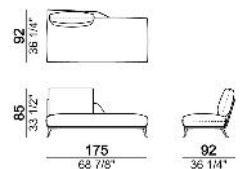

6109305

Sofa with 2 seat cushions and 3 back cushions 68 cm

6109306

Sofa with 2 seat cushions and 3 back cushions 78 cm

6109307

Right or left unit with single seat and 2 back cushions 68 cm

6109325

Right or left unit with single seat and 2 back cushions 78 cm

6109331

Right or left unit with 2 back cushions 78 cm

6109327

Right or left unit with 2 back cushions 88 cm

6109329

Central unit with single seat and 2 back cushions 78 cm

6109318

Central unit with 2 back cushions 78 cm

6109319

Central unit with right or left pouf with 1 back cushion 78 cm.

6109320

Chaise-longue with right or left short arm with 1 back cushion 78 cm

Chaise-longue with right or left short arm with 1 back cushion 88 cm

Composition "A" (left unit 203 cm + chaise-longue 110x195 cm with right short arm + 3 back cushions 88 cm)

Composition "B" (left unit 163 cm + right unit 163 cm + left corner unit 163 cm + 7 back cushions 68 cm)