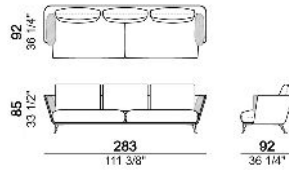

PIPING: available in the colours of the zip samples.

Sofa with single seat cushion and 2 back cushions 78 cm

6109303

Sofa with two seats cushion and 2 back cushions 78 cm

6109304

Sofa with 2 back cushions 88 cm

6109305

Sofa with 2 seat cushions and 3 back cushions 68 cm

6109306

Sofa with 2 seat cushions and 3 back cushions 78 cm

6109307

Right or left unit with single seat and 2 back cushions 68 cm

6109325

Right or left unit with single seat and 2 back cushions 78 cm

6109331

Right or left unit with 2 back cushions 78 cm

6109327

Right or left unit with 2 back cushions 88 cm

6109329

Central unit with single seat and 2 back cushions 78 cm

6109318

Central unit with 2 back cushions 78 cm

Composition "A" (left unit 203 cm + chaise-longue 110x195 cm with right short arm + 3 back cushions 88 cm)

Composition "B" (left unit 163 cm + right unit 163 cm + left corner unit 163 cm + 7 back cushions 68 cm)