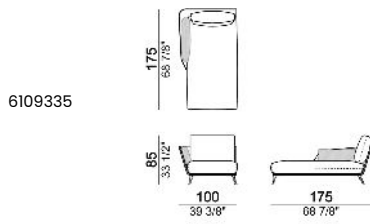

6109331

Right or left unit with 2 back cushions 78 cm

6109327

Right or left unit with 2 back cushions 88 cm

6109329

Central unit with single seat and 2 back cushions 78 cm

6109318

Central unit with 2 back cushions 78 cm

6109319

Central unit with right or left pouf with 1 back cushion 78 cm.

6109320

Chaise-longue with right or left short arm with 1 back cushion 78 cm

Chaise-longue with right or left short arm with 1 back cushion 88 cm

Right or left corner unit with 3 back cushions 68 cm

Right or left corner unit with 2 back cushions 78 cm and 1 back cushion 68 cm

Pouf

Cushion for arm for sofas and units

Cushion for arm for chaise longue

Composition "A" (left unit 203 cm + chaise-longue 110x195 cm with right short arm + 3 back cushions 88 cm)

Composition "B" (left unit 163 cm + right unit 163 cm + left corner unit 163 cm + 7 back cushions 68 cm)