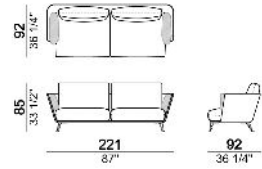

PIPING: available in the colours of the zip samples.

Sofa with single seat cushion and 2 back cushions 78 cm

6109303

Sofa with two seats cushion and 2 back cushions 78 cm

6109304

Sofa with 2 back cushions 88 cm

6109305

Sofa with 2 seat cushions and 3 back cushions 68 cm

6109306

Sofa with 2 seat cushions and 3 back cushions 78 cm

6109307

Right or left unit with single seat and 2 back cushions 68 cm

6109325

Right or left unit with single seat and 2 back cushions 78 cm

6109331

Right or left unit with 2 back cushions 78 cm

6109327

Right or left unit with 2 back cushions 88 cm

6109329

Central unit with single seat and 2 back cushions 78 cm

6109318

Central unit with 2 back cushions 78 cm

Composition "A" (left unit 203 cm + chaise-longue 110x195 cm with right short arm + 3 back cushions 88 cm)

Composition "B" (left unit 163 cm + right unit 163 cm + left corner unit 163 cm + 7 back cushions 68 cm)