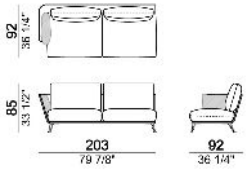

6109305

Sofa with 2 seat cushions and 3 back cushions 68 cm

6109306

Sofa with 2 seat cushions and 3 back cushions 78 cm

6109307

Right or left unit with single seat and 2 back cushions 68 cm

6109325

Right or left unit with single seat and 2 back cushions 78 cm

6109331

Right or left unit with 2 back cushions 78 cm

6109327

Right or left unit with 2 back cushions 88 cm

6109329

Central unit with single seat and 2 back cushions 78 cm

6109318

Central unit with 2 back cushions 78 cm

6109319

Central unit with right or left pouf with 1 back cushion 78 cm.

6109320

Chaise-longue with right or left short arm with 1 back cushion 78 cm

Chaise-longue with right or left short arm with 1 back cushion 88 cm

Composition "A" (left unit 203 cm + chaise-longue 110x195 cm with right short arm + 3 back cushions 88 cm)

Composition "B" (left unit 163 cm + right unit 163 cm + left corner unit 163 cm + 7 back cushions 68 cm)