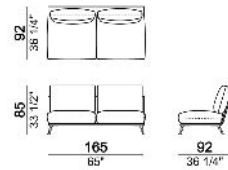

6109305

Sofa with 2 seat cushions and 3 back cushions 68 cm

6109306

Sofa with 2 seat cushions and 3 back cushions 78 cm

6109307

Right or left unit with single seat and 2 back cushions 68 cm

6109325

Right or left unit with single seat and 2 back cushions 78 cm

6109331

Right or left unit with 2 back cushions 78 cm

6109327

Right or left unit with 2 back cushions 88 cm

6109329

Central unit with single seat and 2 back cushions 78 cm

6109318

Central unit with 2 back cushions 78 cm

6109319

Central unit with right or left pouf with 1 back cushion 78 cm.

6109320

Chaise-longue with right or left short arm with 1 back cushion 78 cm

Chaise-longue with right or left short arm with 1 back cushion 88 cm

Composition "A" (left unit 203 cm + chaise-longue 110x195 cm with right short arm + 3 back cushions 88 cm)

Composition "B" (left unit 163 cm + right unit 163 cm + left corner unit 163 cm + 7 back cushions 68 cm)