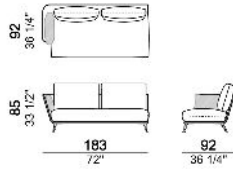

PIPING: available in the colours of the zip samples.

Sofa with single seat cushion and 2 back cushions 78 cm

6109303

Sofa with two seats cushion and 2 back cushions 78 cm

6109304

Sofa with 2 back cushions 88 cm

6109305

Sofa with 2 seat cushions and 3 back cushions 68 cm

6109306

Sofa with 2 seat cushions and 3 back cushions 78 cm

6109307

Right or left unit with single seat and 2 back cushions 68 cm

6109325

Right or left unit with single seat and 2 back cushions 78 cm

6109331

Right or left unit with 2 back cushions 78 cm

6109327

Right or left unit with 2 back cushions 88 cm

6109329

Central unit with single seat and 2 back cushions 78 cm

6109318

Central unit with 2 back cushions 78 cm

Composition "A" (left unit 203 cm + chaise-longue 110x195 cm with right short arm + 3 back cushions 88 cm)

Composition "B" (left unit 163 cm + right unit 163 cm + left corner unit 163 cm + 7 back cushions 68 cm)