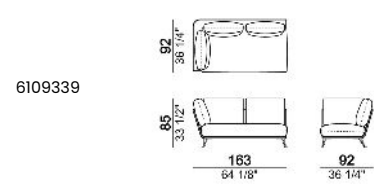

6109331

Right or left unit with 2 back cushions 78 cm

6109327

Right or left unit with 2 back cushions 88 cm

6109329

Central unit with single seat and 2 back cushions 78 cm

6109318

Central unit with 2 back cushions 78 cm

6109319

Central unit with right or left pouf with 1 back cushion 78 cm.

6109320

Chaise-longue with right or left short arm with 1 back cushion 78 cm

Chaise-longue with right or left short arm with 1 back cushion 88 cm

Right or left corner unit with 3 back cushions 68 cm

Right or left corner unit with 2 back cushions 78 cm and 1 back cushion 68 cm

Pouf

Cushion for arm for sofas and units

Cushion for arm for chaise longue

Composition "A" (left unit 203 cm + chaise-longue 110x195 cm with right short arm + 3 back cushions 88 cm)

Composition "B" (left unit 163 cm + right unit 163 cm + left corner unit 163 cm + 7 back cushions 68 cm)