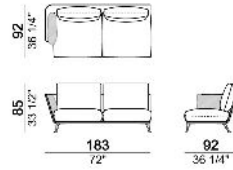

PIPING: available in the colours of the zip samples.

Sofa with single seat cushion and 2 back cushions 78 cm

6109303

Sofa with two seats cushion and 2 back cushions 78 cm

6109304

Sofa with 2 back cushions 88 cm

6109305

Sofa with 2 seat cushions and 3 back cushions 68 cm

6109306

Sofa with 2 seat cushions and 3 back cushions 78 cm

6109307

Right or left unit with single seat and 2 back cushions 68 cm

6109325

Right or left unit with single seat and 2 back cushions 78 cm

6109331

Right or left unit with 2 back cushions 78 cm

6109327

Right or left unit with 2 back cushions 88 cm

6109329

Central unit with single seat and 2 back cushions 78 cm

6109318

Central unit with 2 back cushions 78 cm

Composition "A" (left unit 203 cm + chaise-longue 110x195 cm with right short arm + 3 back cushions 88 cm)

Composition "B" (left unit 163 cm + right unit 163 cm + left corner unit 163 cm + 7 back cushions 68 cm)