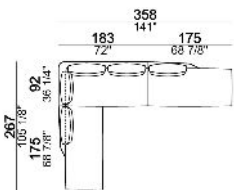

6109319

Central unit with right or left pouf with 1 back cushion 78 cm.

6109320

Chaise-longue with right or left short arm with 1 back cushion 78 cm

Chaise-longue with right or left short arm with 1 back cushion 88 cm

Right or left corner unit with 3 back cushions 68 cm

Right or left corner unit with 2 back cushions 78 cm and 1 back cushion 68 cm

Pouf

Cushion for arm for sofas and units

Cushion for arm for chaise longue

Composition "A" (left unit 203 cm + chaise-longue 110x195 cm with right short arm + 3 back cushions 88 cm)

Composition "B" (left unit 163 cm + right unit 163 cm + left corner unit 163 cm + 7 back cushions 68 cm)

Composition "C" (central unit 175 cm with left pouf + left corner unit 183 cm + central unit 175 cm with right pouf + 1 back cushion 68 cm + 4 back cushions 78 cm)

Composition "D" (left unit 183 cm + central unit 175 cm with right pouf + 3 back cushions 78 cm)