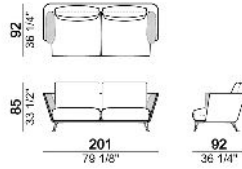

PIPING: available in the colours of the zip samples.

Sofa with single seat cushion and 2 back cushions 78 cm

6109303

Sofa with two seats cushion and 2 back cushions 78 cm

6109304

Sofa with 2 back cushions 88 cm

6109305

Sofa with 2 seat cushions and 3 back cushions 68 cm

6109306

Sofa with 2 seat cushions and 3 back cushions 78 cm

6109307

Right or left unit with single seat and 2 back cushions 68 cm

6109325

Right or left unit with single seat and 2 back cushions 78 cm

6109331

Right or left unit with 2 back cushions 78 cm

6109327

Right or left unit with 2 back cushions 88 cm

6109329

Central unit with single seat and 2 back cushions 78 cm

6109318

Central unit with 2 back cushions 78 cm

Composition "A" (left unit 203 cm + chaise-longue 110x195 cm with right short arm + 3 back cushions 88 cm)

Composition "B" (left unit 163 cm + right unit 163 cm + left corner unit 163 cm + 7 back cushions 68 cm)