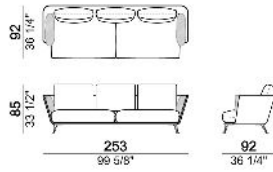

PIPING: available in the colours of the zip samples.

Sofa with single seat cushion and 2 back cushions 78 cm

6109303

Sofa with two seats cushion and 2 back cushions 78 cm

6109304

Sofa with 2 back cushions 88 cm

6109305

Sofa with 2 seat cushions and 3 back cushions 68 cm

6109306

Sofa with 2 seat cushions and 3 back cushions 78 cm

6109307

Right or left unit with single seat and 2 back cushions 68 cm

6109325

Right or left unit with single seat and 2 back cushions 78 cm

6109331

Right or left unit with 2 back cushions 78 cm

6109327

Right or left unit with 2 back cushions 88 cm

6109329

Central unit with single seat and 2 back cushions 78 cm

6109318

Central unit with 2 back cushions 78 cm

Composition "A" (left unit 203 cm + chaise-longue 110x195 cm with right short arm + 3 back cushions 88 cm)

Composition "B" (left unit 163 cm + right unit 163 cm + left corner unit 163 cm + 7 back cushions 68 cm)