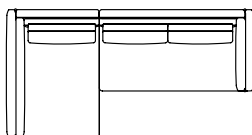

Dimensioni  
Dimensions

cm 270 x 107 x 80 h  
cm 225 x 107 x 80 h

Finiture in foto  
Finish in photo

Rivestimento  
Upholstery

C50

Base e dettagli  
Base and details

BQ

*Finish and dimensions customizable*

# SHANGHAI

La collezione:  
Collection

madia sideboard  
cm 240 x 52 x 82 h

cabinet  
cm 100 x 52 x 160 h

madia sideboard  
comò chest of drawers  
cm 230 x 52 x 82 h

scrivania/consolle  
desk/console  
cm 148 x 47 x 76 h

toiletta  
dressing table  
cm 148 x 47 x 122 h

divano sofa  
cm 270 x 107 x 80 h  
cm 225 x 107 x 80 h

tavolino coffee table  
cm 135 x 97 x 30 h

divano angolare destro (come foto) o sinistro  
sofa with right corner (as photo) or left  
cm 320 x 167x 80 h

comò  
chest of drawers  
cm 140 x 52 x 82,5 h

comodino  
bedside table  
cm 65 x 39 x 39 h

**SX Left composition**  
cm 320 x 167x 80 h

**DX Right composition**  
cm 320 x 167x 80 h

letto bed  
for mattress cm 160 x 200 - cm 199 x 230 x 101-27 h  
for mattress cm 180 x 200 - cm 219 x 230 x 101-27 h  
for mattress cm 200 x 200 - cm 239 x 230 x 101-27 h