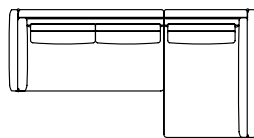

Dimensioni
Dimensions

cm 320 x 167x 80 h

Finiture in foto
Finish in photo

Rivestimento
Upholstery

Base e dettagli
Base and details

Finish and dimensions customizable

cantori.it

SHANGHAI

La collezione:
Collection

madia sideboard
cm 240 x 52 x 82 h

cabinet
cm 100 x 52 x 160 h

madia sideboard
comò chest of drawers
cm 230 x 52 x 82 h

scrivania/consolle
desk/console
cm 148 x 47 x 76 h

toiletta
dressing table
cm 148 x 47 x 122 h

divano sofa
cm 270 x 107 x 80 h
cm 225 x 107 x 80 h

tavolino coffee table
cm 135 x 97 x 30 h

divano angolare destro (come foto) o sinistro
sofa with right corner (as photo) or left
cm 320 x 167x 80 h

comò
chest of drawers
cm 140 x 52 x 82,5 h

comodino
bedside table
cm 65 x 39 x 39 h

SX Left composition
cm 320 x 167x 80 h

DX Right composition
cm 320 x 167x 80 h

letto bed
for mattress cm 160 x 200 - cm 199 x 230 x 101-27 h
for mattress cm 180 x 200 - cm 219 x 230 x 101-27 h
for mattress cm 200 x 200 - cm 239 x 230 x 101-27 h