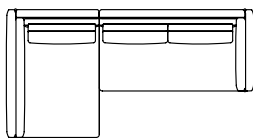

Dimensioni
Dimensions

cm 320 x 167x 80 h

Finiture in foto
Finish in photo

Rivestimento
Upholstery

Base e dettagli
Base and details

Finish and dimensions customizable

cantori.it

SHANGHAI

La collezione:
Collection

madia sideboard
cm 240 x 52 x 82 h

cabinet
cm 100 x 52 x 160 h

madia sideboard
comò chest of drawers
cm 230 x 52 x 82 h

scrivania/consolle
desk/console
cm 148 x 47 x 76 h

toiletta
dressing table
cm 148 x 47 x 122 h

divano sofa
cm 270 x 107 x 80 h
cm 225 x 107 x 80 h

tavolino coffee table
cm 135 x 97 x 30 h

divano angolare destro (come foto) o sinistro
sofa with right corner (as photo) or left
cm 320 x 167x 80 h

comò
chest of drawers
cm 140 x 52 x 82,5 h

comodino
bedside table
cm 65 x 39 x 39 h

SX Left composition
cm 320 x 167x 80 h

DX Right composition
cm 320 x 167x 80 h

letto bed
for mattress cm 160 x 200 - cm 199 x 230 x 101-27 h
for mattress cm 180 x 200 - cm 219 x 230 x 101-27 h
for mattress cm 200 x 200 - cm 239 x 230 x 101-27 h