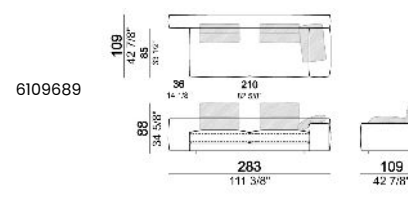

Right or left corner unit

Unit **SLIM** with right or left pouf

**Unit LARGE with right or left pouf**

**Right or left corner unit with right or left pouf.**

**Central unit**

Central unit with right or left pouf

Unit SLIM with right or left back.

Unit LARGE with right or left back.

Central unit with right or left back.

Chaise-longue SLIM with right or left short arm.

Chaise-longue LARGE with right or left short arm.

**Composition "A"** (left unit LARGE 187 cm + chaise-longue LARGE 167x194 cm with right short arm, 4 back cushions Atlas).

**Composition "B"** (central unit 187 cm with left back + chaise longue LARGE 167x194 cm with right short arm, 2 back cushions Atlas, 1 back cushion 70x50 cm, 1 back cushion 55x40 cm + small table Noth 83x41 h. 35 cm moka oak/sucupira, varnished metal structure).

**Composition "G"** (central unit 142 cm with left back + right unit LARGE 283 cm with left back, 4 back cushions Atlas + small table Noth 85x86 h. 35 cm moka oak/sucupira, varnished metal structure).