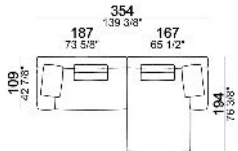

Unit SLIM with right or left back.

Unit LARGE with right or left back.

Central unit with right or left back.

Chaise-longue SLIM with right or left short arm.

Chaise-longue LARGE with right or left short arm.

**Dormeuse**

**Pouf**

**Back support with piping for back cushion**

**Back cushion**

**Sofa COMBO including back cushions: 2 back cushions Atlas, 1 back cushion 70x50 cm, 1 back cushion 55x40 cm.**

**Sofa LARGE including 4 back cushions Atlas.**

**Composition "A"** (left unit LARGE 187 cm + chaise-longue LARGE 167x194 cm with right short arm, 4 back cushions Atlas).

**Composition "B"** (central unit 187 cm with left back + chaise longue LARGE 167x194 cm with right short arm, 2 back cushions Atlas, 1 back cushion 70x50 cm, 1 back cushion 55x40 cm + small table Noth 83x41 h. 35 cm moka oak/sucupira, varnished metal structure).

**Composition "C"** (left unit SLIM 232 cm + chaise longue LARGE 167x194 cm with right short arm, 2 back cushions Atlas, 2 back cushions 70x50 cm, 2 back cushions 55x40 cm).

**Composition "D"** (left unit LARGE 187 cm + chaise longue SLIM 152x194 cm with right short arm, 2 back cushions Atlas, 1 back cushion 70x50 cm, 1 back cushion 55x40 cm + small table Noth 103x66 h. 35 cm moka oak/sucupira, varnished metal structure).