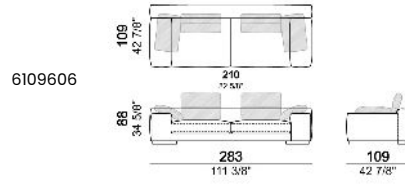

Sofa SLIM

Sofa LARGE

Sofa COMBO (1 arm SLIM and 1 arm LARGE)