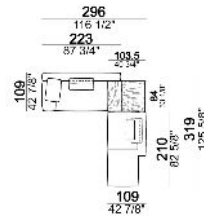

**Composition "H"** (central unit 277 cm with left back + central unit 157 cm with left back + right unit LARGE 157 cm, 3 back cushions Atlas, 2 back cushions 70x50 cm, 2 back cushions 55x40 cm + small table Noth 103x66 h. 35 cm moka oak/sucupira, varnished metal structure + small table Aka 103,5x84 h. 18 cm moka oak/sucupira, varnished metal structure).

**Composition "L"** (left unit SLIM 232 cm + unit LARGE 283 cm with left back, 3 back cushions Atlas, 2 back cushions 70x50 cm, 2 back cushions 55x40 cm).

**Composition "M"** (unit SLIM 268 cm with right back + central unit 210 cm with right pouf, 3 back cushions 70x50 cm, 3 back cushions 55x40 cm, small table Aka 103,5x84 h. 18 cm moka oak/sucupira, varnished metal structure).

**Composition "N"** (unit LARGE 193 cm with right back + central unit 157 cm with left back, 3 back cushions Atlas)

**Composition "O"** (unit LARGE 223 cm with right back + central unit 210 cm with right pouf, 2 back cushions Atlas, 1 back cushion 70x50 cm, 1 back cushion 55x40 cm, small table Aka 103,5x84 h. 18 cm moka oak/sucupira, varnished metal structure).

**Composition "P"** (unit LARGE 283 cm with right back + central unit 142 cm with right back + unit SLIM 163 cm with left back, 4 back cushions Atlas, 1 back cushion 70x50 cm, 1 back cushion 55x40 cm + small table Aka 103,5x84 h.18 cm moka oak/sucupira, varnished metal structure).