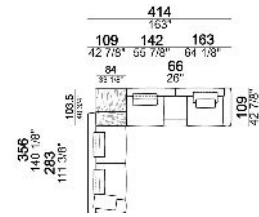

Composition "P" (unit LARGE 283 cm with right back + central unit 142 cm with right back + unit SLIM 163 cm with left back, 4 back cushions Atlas, 1 back cushion 70x50 cm, 1 back cushion 55x40 cm + small table Aka 103,5x84 h.18 cm moka oak/sucupira, varnished metal structure).