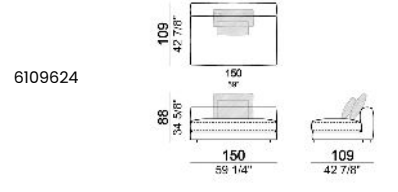

Right or left corner unit

Unit **SLIM** with right or left pouf

**Unit LARGE with right or left pouf**

**Right or left corner unit with right or left pouf.**

**Central unit**

Central unit with right or left pouf

Unit SLIM with right or left back.

Unit LARGE with right or left back.

Central unit with right or left back.

Chaise-longue SLIM with right or left short arm.

Chaise-longue LARGE with right or left short arm.

**Composition "A"** (left unit LARGE 187 cm + chaise-longue LARGE 167x194 cm with right short arm, 4 back cushions Atlas).

**Composition "B"** (central unit 187 cm with left back + chaise longue LARGE 167x194 cm with right short arm, 2 back cushions Atlas, 1 back cushion 70x50 cm, 1 back cushion 55x40 cm + small table Noth 83x41 h. 35 cm moka oak/sucupira, varnished metal structure).

**Composition "G"** (central unit 142 cm with left back + right unit LARGE 283 cm with left back, 4 back cushions Atlas + small table Noth 85x86 h. 35 cm moka oak/sucupira, varnished metal structure).