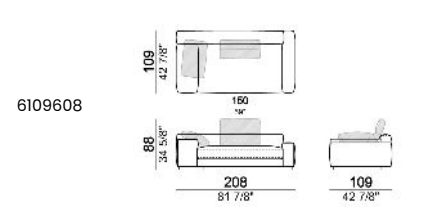

**SPRINGING:** elastic belts.

**BACK SUPPORT:** metal structure with elastic belts, covered with coupled synthetic lining 6mm.

**SEAT HEIGHT:** 41 cm

**ARM HEIGHT:** 53 cm (LARGE) 47 cm (SLIM).

**FEET:** metal, finishes black nickel or varnished micaceous brown or oxy grey, h.5 cm.

**PIPING:** available in the colours of the zip samples.

**Sofa SLIM**

**Sofa LARGE**

**Sofa COMBO (1 arm SLIM and 1 arm LARGE)**

Corner sofa SLIM

Corner sofa LARGE

Right or left unit SLIM

Right or left unit **LARGE**

**Composition "G"** (central unit 142 cm with left back + right unit LARGE 283 cm with left back, 4 back cushions Atlas + small table Noth 85x86 h. 35 cm moka oak/sucupira, varnished metal structure).

**Composition "L"** (left unit SLIM 232 cm + unit LARGE 283 cm with left back, 3 back cushions Atlas, 2 back cushions 70x50 cm, 2 back cushions 55x40 cm).

**Composition "M"** (unit SLIM 268 cm with right back + central unit 210 cm with right pouf, 3 back cushions 70x50 cm, 3 back cushions 55x40 cm, small table Aka 103,5x84 h. 18 cm moka oak/sucupira, varnished metal structure).