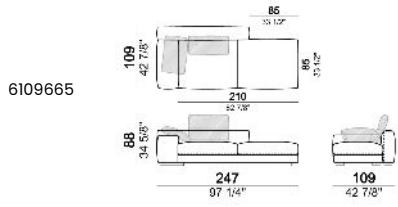

Unit LARGE with right or left pouf