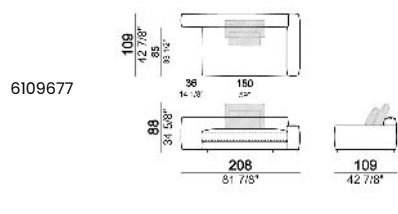

Right or left corner unit

Unit **SLIM** with right or left pouf

**Unit LARGE with right or left pouf**

**Right or left corner unit with right or left pouf.**

**Central unit**

Central unit with right or left pouf

Unit SLIM with right or left back.

Unit LARGE with right or left back.

Central unit with right or left back.

Chaise-longue SLIM with right or left short arm.

Chaise-longue LARGE with right or left short arm.

**Composition "A"** (left unit LARGE 187 cm + chaise-longue LARGE 167x194 cm with right short arm, 4 back cushions Atlas).

**Composition "B"** (central unit 187 cm with left back + chaise longue LARGE 167x194 cm with right short arm, 2 back cushions Atlas, 1 back cushion 70x50 cm, 1 back cushion 55x40 cm + small table Noth 83x41 h. 35 cm moka oak/sucupira, varnished metal structure).

**Composition "G"** (central unit 142 cm with left back + right unit LARGE 283 cm with left back, 4 back cushions Atlas + small table Noth 85x86 h. 35 cm moka oak/sucupira, varnished metal structure).