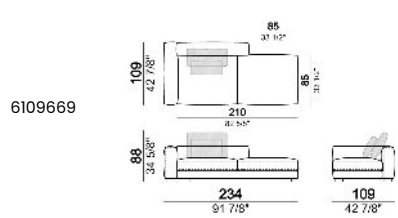

Right or left corner unit

Unit **SLIM** with right or left pouf

**Unit LARGE with right or left pouf**

**Right or left corner unit with right or left pouf.**

**Central unit**

Central unit with right or left pouf

Unit SLIM with right or left back.

Unit LARGE with right or left back.

Central unit with right or left back.

Chaise-longue SLIM with right or left short arm.

Chaise-longue LARGE with right or left short arm.

**Composition "A"** (left unit LARGE 187 cm + chaise-longue LARGE 167x194 cm with right short arm, 4 back cushions Atlas).

**Composition "B"** (central unit 187 cm with left back + chaise longue LARGE 167x194 cm with right short arm, 2 back cushions Atlas, 1 back cushion 70x50 cm, 1 back cushion 55x40 cm + small table Noth 83x41 h. 35 cm moka oak/sucupira, varnished metal structure).

**Composition "G"** (central unit 142 cm with left back + right unit LARGE 283 cm with left back, 4 back cushions Atlas + small table Noth 85x86 h. 35 cm moka oak/sucupira, varnished metal structure).