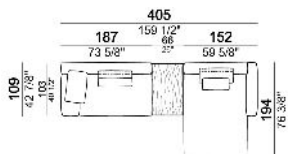

**Composition "A"** (left unit LARGE 187 cm + chaise-longue LARGE 167x194 cm with right short arm, 4 back cushions Atlas).

**Composition "B"** (central unit 187 cm with left back + chaise longue LARGE 167x194 cm with right short arm, 2 back cushions Atlas, 1 back cushion 70x50 cm, 1 back cushion 55x40 cm + small table Noth 83x41 h. 35 cm moka oak/sucupira, varnished metal structure).

**Composition "C"** (left unit SLIM 232 cm + chaise longue LARGE 167x194 cm with right short arm, 2 back cushions Atlas, 2 back cushions 70x50 cm, 2 back cushions 55x40 cm).

**Composition "D"** (left unit LARGE 187 cm + chaise longue SLIM 152x194 cm with right short arm, 2 back cushions Atlas, 1 back cushion 70x50 cm, 1 back cushion 55x40 cm + small table Noth 103x66 h. 35 cm moka oak/sucupira, varnished metal structure).

**Composition "G"** (central unit 142 cm with left back + right unit LARGE 283 cm with left back, 4 back cushions Atlas + small table Noth 85x86 h. 35 cm moka oak/sucupira, varnished metal structure).

**Composition "L"** (left unit SLIM 232 cm + unit LARGE 283 cm with left back, 3 back cushions Atlas, 2 back cushions 70x50 cm, 2 back cushions 55x40 cm).

**Composition "M"** (unit SLIM 268 cm with right back + central unit 210 cm with right pouf, 3 back cushions 70x50 cm, 3 back cushions 55x40 cm, small table Aka 103,5x84 h. 18 cm moka oak/sucupira, varnished metal structure).