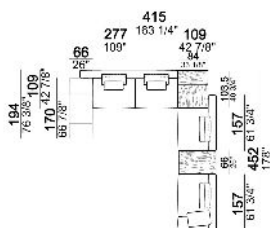

**Composition "A"** (left unit LARGE 187 cm + chaise-longue LARGE 167x194 cm with right short arm, 4 back cushions Atlas).

**Composition "B"** (central unit 187 cm with left back + chaise longue LARGE 167x194 cm with right short arm, 2 back cushions Atlas, 1 back cushion 70x50 cm, 1 back cushion 55x40 cm + small table Noth 83x41 h. 35 cm moka oak/sucupira, varnished metal structure).

**Composition "C"** (left unit SLIM 232 cm + chaise longue LARGE 167x194 cm with right short arm, 2 back cushions Atlas, 2 back cushions 70x50 cm, 2 back cushions 55x40 cm).

**Composition "D"** (left unit LARGE 187 cm + chaise longue SLIM 152x194 cm with right short arm, 2 back cushions Atlas, 1 back cushion 70x50 cm, 1 back cushion 55x40 cm + small table Noth 103x66 h. 35 cm moka oak/sucupira, varnished metal structure).

**Composition "G"** (central unit 142 cm with left back + right unit LARGE 283 cm with left back, 4 back cushions Atlas + small table Noth 85x86 h. 35 cm moka oak/sucupira, varnished metal structure).

**Composition "H"** (central unit 277 cm with left back + central unit 157 cm with left back + right unit LARGE 157 cm, 3 back cushions Atlas, 2 back cushions 70x50 cm, 2 back cushions 55x40 cm + small table Noth 103x66 h. 35 cm moka oak/sucupira, varnished metal structure + small table Aka 103,5x84 h. 18 cm moka oak/sucupira, varnished metal structure).