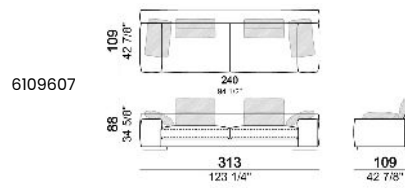

Sofa SLIM

Sofa LARGE

Sofa COMBO (1 arm SLIM and 1 arm LARGE)