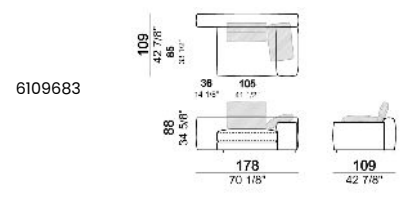

Right or left corner unit

Unit **SLIM** with right or left pouf

**Unit LARGE with right or left pouf**

**Right or left corner unit with right or left pouf.**

**Central unit**

Central unit with right or left pouf

Unit SLIM with right or left back.

Unit LARGE with right or left back.

Central unit with right or left back.

Chaise-longue SLIM with right or left short arm.

Chaise-longue LARGE with right or left short arm.

**Composition "A"** (left unit LARGE 187 cm + chaise-longue LARGE 167x194 cm with right short arm, 4 back cushions Atlas).

**Composition "B"** (central unit 187 cm with left back + chaise longue LARGE 167x194 cm with right short arm, 2 back cushions Atlas, 1 back cushion 70x50 cm, 1 back cushion 55x40 cm + small table Noth 83x41 h. 35 cm moka oak/sucupira, varnished metal structure).

**Composition "L"** (left unit SLIM 232 cm + unit LARGE 283 cm with left back, 3 back cushions Atlas, 2 back cushions 70x50 cm, 2 back cushions 55x40 cm).

**Composition "M"** (unit SLIM 268 cm with right back + central unit 210 cm with right pouf, 3 back cushions 70x50 cm, 3 back cushions 55x40 cm, small table Aka 103,5x84 h. 18 cm moka oak/sucupira, varnished metal structure).