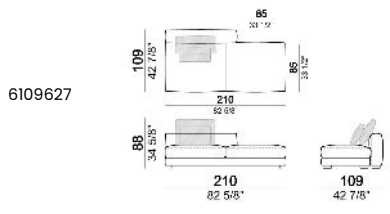

Right or left corner unit

Unit **SLIM** with right or left pouf

**Unit LARGE with right or left pouf**

**Right or left corner unit with right or left pouf.**

**Central unit**

Central unit with right or left pouf

Unit SLIM with right or left back.

Unit LARGE with right or left back.

Central unit with right or left back.

Chaise-longue SLIM with right or left short arm.

Chaise-longue LARGE with right or left short arm.

**Composition "G"** (central unit 142 cm with left back + right unit LARGE 283 cm with left back, 4 back cushions Atlas + small table Noth 85x86 h. 35 cm moka oak/sucupira, varnished metal structure).

**Composition "L"** (left unit SLIM 232 cm + unit LARGE 283 cm with left back, 3 back cushions Atlas, 2 back cushions 70x50 cm, 2 back cushions 55x40 cm).

**Composition "M"** (unit SLIM 268 cm with right back + central unit 210 cm with right pouf, 3 back cushions 70x50 cm, 3 back cushions 55x40 cm, small table Aka 103,5x84 h. 18 cm moka oak/sucupira, varnished metal structure).