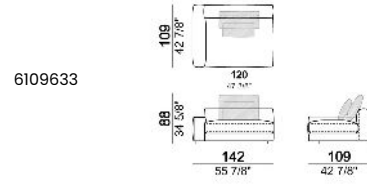

**SPRINGING:** elastic belts.

**BACK SUPPORT:** metal structure with elastic belts, covered with coupled synthetic lining 6mm.

**SEAT HEIGHT:** 41 cm

**ARM HEIGHT:** 53 cm (LARGE) 47 cm (SLIM).

**FEET:** metal, finishes black nickel or varnished micaceous brown or oxy grey, h.5 cm.

**PIPING:** available in the colours of the zip samples.

**Sofa SLIM**

**Sofa LARGE**

**Sofa COMBO (1 arm SLIM and 1 arm LARGE)**

Corner sofa SLIM

Corner sofa LARGE

Right or left unit SLIM

Right or left unit **LARGE**

Right or left corner unit

Unit **SLIM** with right or left pouf

**Unit LARGE with right or left pouf**

**Right or left corner unit with right or left pouf.**

**Central unit**

Central unit with right or left pouf

**Composition "L"** (left unit SLIM 232 cm + unit LARGE 283 cm with left back, 3 back cushions Atlas, 2 back cushions 70x50 cm, 2 back cushions 55x40 cm).

**Composition "M"** (unit SLIM 268 cm with right back + central unit 210 cm with right pouf, 3 back cushions 70x50 cm, 3 back cushions 55x40 cm, small table Aka 103,5x84 h. 18 cm moka oak/sucupira, varnished metal structure).