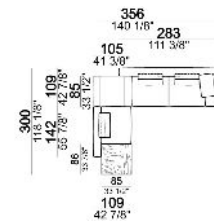

**Composition "A"** (left unit LARGE 187 cm + chaise-longue LARGE 167x194 cm with right short arm, 4 back cushions Atlas).

**Composition "B"** (central unit 187 cm with left back + chaise longue LARGE 167x194 cm with right short arm, 2 back cushions Atlas, 1 back cushion 70x50 cm, 1 back cushion 55x40 cm + small table Noth 83x41 h. 35 cm moka oak/sucupira, varnished metal structure).

**Composition "C"** (left unit SLIM 232 cm + chaise longue LARGE 167x194 cm with right short arm, 2 back cushions Atlas, 2 back cushions 70x50 cm, 2 back cushions 55x40 cm).

**Composition "D"** (left unit LARGE 187 cm + chaise longue SLIM 152x194 cm with right short arm, 2 back cushions Atlas, 1 back cushion 70x50 cm, 1 back cushion 55x40 cm + small table Noth 103x66 h. 35 cm moka oak/sucupira, varnished metal structure).

**Composition "G"** (central unit 142 cm with left back + right unit LARGE 283 cm with left back, 4 back cushions Atlas + small table Noth 85x86 h. 35 cm moka oak/sucupira, varnished metal structure).

**Composition "H"** (central unit 277 cm with left back + central unit 157 cm with left back + right unit LARGE 157 cm, 3 back cushions Atlas, 2 back cushions 70x50 cm, 2 back cushions 55x40 cm + small table Noth 103x66 h. 35 cm moka oak/sucupira, varnished metal structure + small table Aka 103,5x84 h. 18 cm moka oak/sucupira, varnished metal structure).