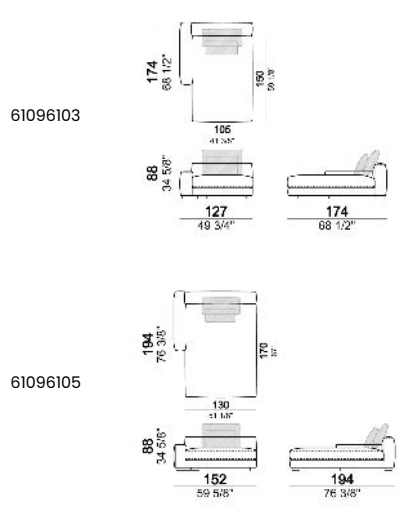

Unit SLIM with right or left back.

Unit LARGE with right or left back.

Central unit with right or left back.

Chaise-longue SLIM with right or left short arm.

Chaise-longue LARGE with right or left short arm.

**Composition "A"** (left unit LARGE 187 cm + chaise-longue LARGE 167x194 cm with right short arm, 4 back cushions Atlas).

**Composition "B"** (central unit 187 cm with left back + chaise longue LARGE 167x194 cm with right short arm, 2 back cushions Atlas, 1 back cushion 70x50 cm, 1 back cushion 55x40 cm + small table Noth 83x41 h. 35 cm moka oak/sucupira, varnished metal structure).

**Composition "G"** (central unit 142 cm with left back + right unit LARGE 283 cm with left back, 4 back cushions Atlas + small table Noth 85x86 h. 35 cm moka oak/sucupira, varnished metal structure).

**Composition "P"** (unit LARGE 283 cm with right back + central unit 142 cm with right back + unit SLIM 163 cm with left back, 4 back cushions Atlas, 1 back cushion 70x50 cm, 1 back cushion 55x40 cm + small table Aka 103,5x84 h.18 cm moka oak/sucupira, varnished metal structure).