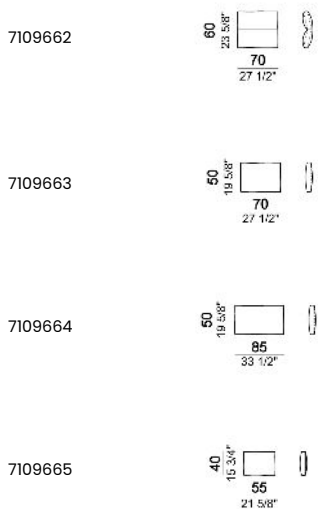

**Dormeuse**

**Pouf**

**Back support with piping for back cushion**

**Back cushion**

**Sofa COMBO including back cushions: 2 back cushions Atlas, 1 back cushion 70x50 cm, 1 back cushion 55x40 cm.**

**Sofa LARGE including 4 back cushions Atlas.**

**Composition "A"** (left unit LARGE 187 cm + chaise-longue LARGE 167x194 cm with right short arm, 4 back cushions Atlas).

**Composition "B"** (central unit 187 cm with left back + chaise longue LARGE 167x194 cm with right short arm, 2 back cushions Atlas, 1 back cushion 70x50 cm, 1 back cushion 55x40 cm + small table Noth 83x41 h. 35 cm moka oak/sucupira, varnished metal structure).

**Composition "C"** (left unit SLIM 232 cm + chaise longue LARGE 167x194 cm with right short arm, 2 back cushions Atlas, 2 back cushions 70x50 cm, 2 back cushions 55x40 cm).

**Composition "D"** (left unit LARGE 187 cm + chaise longue SLIM 152x194 cm with right short arm, 2 back cushions Atlas, 1 back cushion 70x50 cm, 1 back cushion 55x40 cm + small table Noth 103x66 h. 35 cm moka oak/sucupira, varnished metal structure).

**Composition "G"** (central unit 142 cm with left back + right unit LARGE 283 cm with left back, 4 back cushions Atlas + small table Noth 85x86 h. 35 cm moka oak/sucupira, varnished metal structure).