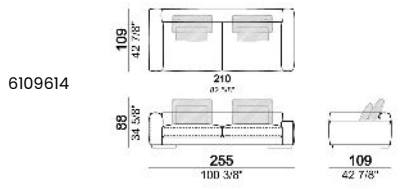

Corner sofa SLIM

Corner sofa LARGE

Right or left unit SLIM