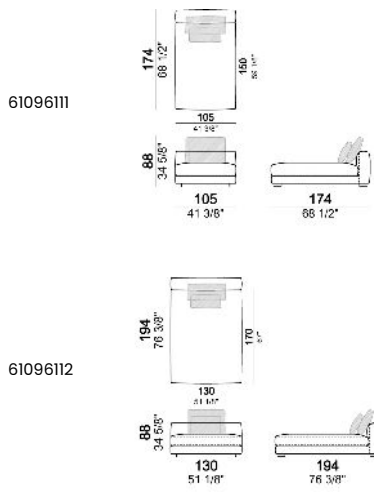

Dormeuse

Pouf

Back support with piping for back cushion

Back cushion

Sofa COMBO including back cushions: 2 back cushions Atlas, 1 back cushion 70x50 cm, 1 back cushion 55x40 cm.

Sofa LARGE including 4 back cushions Atlas.