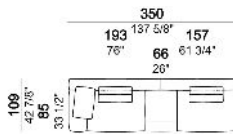

**Composition "G"** (central unit 142 cm with left back + right unit LARGE 283 cm with left back, 4 back cushions Atlas + small table Noth 85x86 h. 35 cm moka oak/sucupira, varnished metal structure).

**Composition "H"** (central unit 277 cm with left back + central unit 157 cm with left back + right unit LARGE 157 cm, 3 back cushions Atlas, 2 back cushions 70x50 cm, 2 back cushions 55x40 cm + small table Noth 103x66 h. 35 cm moka oak/sucupira, varnished metal structure + small table Aka 103,5x84 h. 18 cm moka oak/sucupira, varnished metal structure).

**Composition "L"** (left unit SLIM 232 cm + unit LARGE 283 cm with left back, 3 back cushions Atlas, 2 back cushions 70x50 cm, 2 back cushions 55x40 cm).

**Composition "M"** (unit SLIM 268 cm with right back + central unit 210 cm with right pouf, 3 back cushions 70x50 cm, 3 back cushions 55x40 cm, small table Aka 103,5x84 h. 18 cm moka oak/sucupira, varnished metal structure).

**Composition "N"** (unit LARGE 193 cm with right back + central unit 157 cm with left back, 3 back cushions Atlas)

**Composition "O"** (unit LARGE 223 cm with right back + central unit 210 cm with right pouf, 2 back cushions Atlas, 1 back cushion 70x50 cm, 1 back cushion 55x40 cm, small table Aka 103,5x84 h. 18 cm moka oak/sucupira, varnished metal structure).