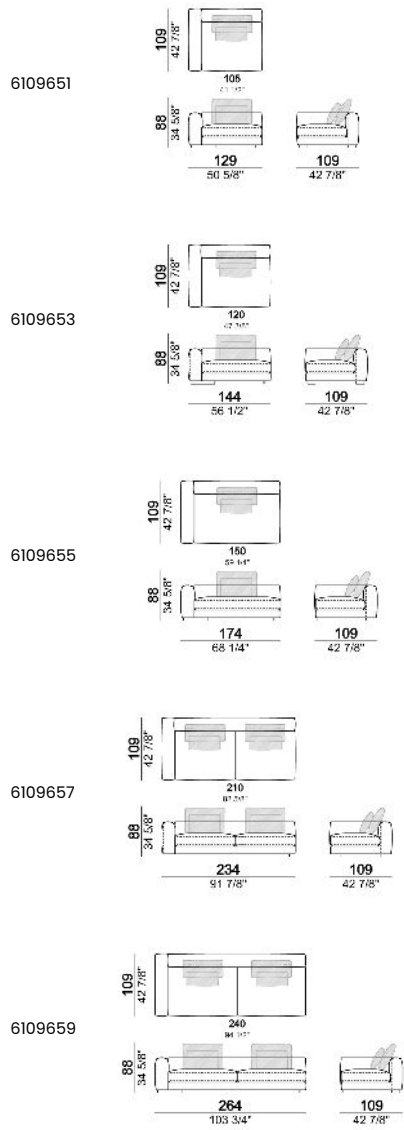

Right or left corner unit