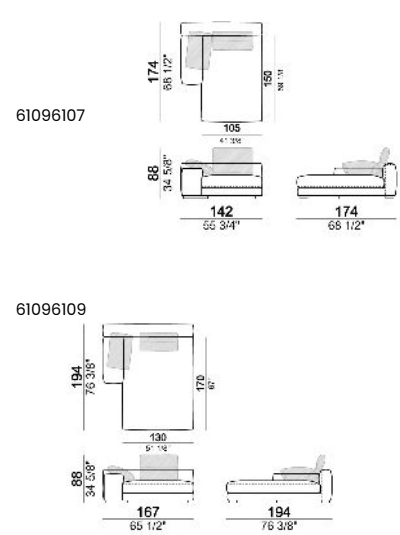

Unit SLIM with right or left back.

Unit LARGE with right or left back.

Central unit with right or left back.

Chaise-longue SLIM with right or left short arm.

Chaise-longue LARGE with right or left short arm.

**Composition "A"** (left unit LARGE 187 cm + chaise-longue LARGE 167x194 cm with right short arm, 4 back cushions Atlas).

**Composition "B"** (central unit 187 cm with left back + chaise longue LARGE 167x194 cm with right short arm, 2 back cushions Atlas, 1 back cushion 70x50 cm, 1 back cushion 55x40 cm + small table Noth 83x41 h. 35 cm moka oak/sucupira, varnished metal structure).

**Composition "C"** (left unit SLIM 232 cm + chaise longue LARGE 167x194 cm with right short arm, 2 back cushions Atlas, 2 back cushions 70x50 cm, 2 back cushions 55x40 cm).

**Composition "D"** (left unit LARGE 187 cm + chaise longue SLIM 152x194 cm with right short arm, 2 back cushions Atlas, 1 back cushion 70x50 cm, 1 back cushion 55x40 cm + small table Noth 103x66 h. 35 cm moka oak/sucupira, varnished metal structure).

**Composition "G"** (central unit 142 cm with left back + right unit LARGE 283 cm with left back, 4 back cushions Atlas + small table Noth 85x86 h. 35 cm moka oak/sucupira, varnished metal structure).