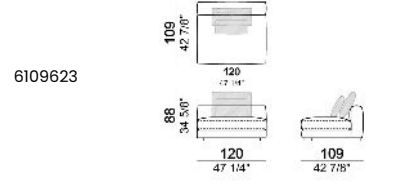

Right or left corner unit

Unit **SLIM** with right or left pouf

**Unit LARGE with right or left pouf**

**Right or left corner unit with right or left pouf.**

**Central unit**

Central unit with right or left pouf

Unit SLIM with right or left back.

Unit LARGE with right or left back.

Central unit with right or left back.

Chaise-longue SLIM with right or left short arm.

Chaise-longue LARGE with right or left short arm.

**Composition "A"** (left unit LARGE 187 cm + chaise-longue LARGE 167x194 cm with right short arm, 4 back cushions Atlas).

**Composition "B"** (central unit 187 cm with left back + chaise longue LARGE 167x194 cm with right short arm, 2 back cushions Atlas, 1 back cushion 70x50 cm, 1 back cushion 55x40 cm + small table Noth 83x41 h. 35 cm moka oak/sucupira, varnished metal structure).

**Composition "L"** (left unit SLIM 232 cm + unit LARGE 283 cm with left back, 3 back cushions Atlas, 2 back cushions 70x50 cm, 2 back cushions 55x40 cm).

**Composition "M"** (unit SLIM 268 cm with right back + central unit 210 cm with right pouf, 3 back cushions 70x50 cm, 3 back cushions 55x40 cm, small table Aka 103,5x84 h. 18 cm moka oak/sucupira, varnished metal structure).