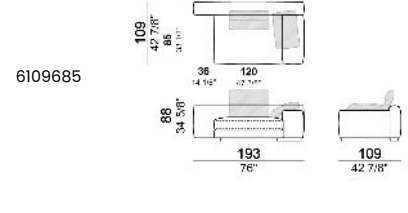

Right or left corner unit

Unit **SLIM** with right or left pouf

**Unit LARGE with right or left pouf**

**Right or left corner unit with right or left pouf.**

**Central unit**

Central unit with right or left pouf

Unit SLIM with right or left back.

Unit LARGE with right or left back.

Central unit with right or left back.

Chaise-longue SLIM with right or left short arm.

Chaise-longue LARGE with right or left short arm.

**Composition "A"** (left unit LARGE 187 cm + chaise-longue LARGE 167x194 cm with right short arm, 4 back cushions Atlas).

**Composition "B"** (central unit 187 cm with left back + chaise longue LARGE 167x194 cm with right short arm, 2 back cushions Atlas, 1 back cushion 70x50 cm, 1 back cushion 55x40 cm + small table Noth 83x41 h. 35 cm moka oak/sucupira, varnished metal structure).

**Composition "L"** (left unit SLIM 232 cm + unit LARGE 283 cm with left back, 3 back cushions Atlas, 2 back cushions 70x50 cm, 2 back cushions 55x40 cm).

**Composition "M"** (unit SLIM 268 cm with right back + central unit 210 cm with right pouf, 3 back cushions 70x50 cm, 3 back cushions 55x40 cm, small table Aka 103,5x84 h. 18 cm moka oak/sucupira, varnished metal structure).