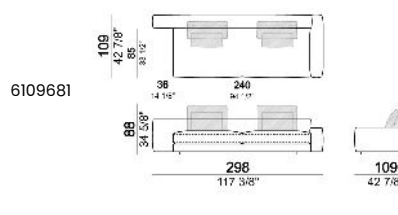

Right or left corner unit

Unit **SLIM** with right or left pouf

**Unit LARGE with right or left pouf**

**Right or left corner unit with right or left pouf.**

**Central unit**

Central unit with right or left pouf

Unit SLIM with right or left back.

Unit LARGE with right or left back.

Central unit with right or left back.

Chaise-longue SLIM with right or left short arm.

Chaise-longue LARGE with right or left short arm.

**Composition "A"** (left unit LARGE 187 cm + chaise-longue LARGE 167x194 cm with right short arm, 4 back cushions Atlas).

**Composition "B"** (central unit 187 cm with left back + chaise longue LARGE 167x194 cm with right short arm, 2 back cushions Atlas, 1 back cushion 70x50 cm, 1 back cushion 55x40 cm + small table Noth 83x41 h. 35 cm moka oak/sucupira, varnished metal structure).

**Composition "G"** (central unit 142 cm with left back + right unit LARGE 283 cm with left back, 4 back cushions Atlas + small table Noth 85x86 h. 35 cm moka oak/sucupira, varnished metal structure).