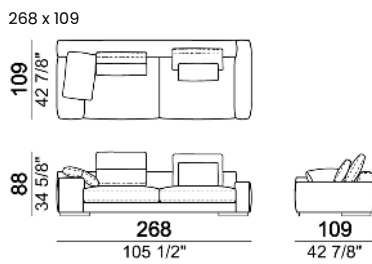

Unit SLIM with right or left back.

Unit LARGE with right or left back.

Central unit with right or left back.

Chaise-longue SLIM with right or left short arm.

Chaise-longue LARGE with right or left short arm.

**Dormeuse**

**Pouf**

**Back support with piping for back cushion**

**Back cushion**

**Sofa COMBO including back cushions: 2 back cushions Atlas, 1 back cushion 70x50 cm, 1 back cushion 55x40 cm.**

**Sofa LARGE including 4 back cushions Atlas.**

**Composition "A"** (left unit LARGE 187 cm + chaise-longue LARGE 167x194 cm with right short arm, 4 back cushions Atlas).

**Composition "B"** (central unit 187 cm with left back + chaise longue LARGE 167x194 cm with right short arm, 2 back cushions Atlas, 1 back cushion 70x50 cm, 1 back cushion 55x40 cm + small table Noth 83x41 h. 35 cm moka oak/sucupira, varnished metal structure).

**Composition "C"** (left unit SLIM 232 cm + chaise longue LARGE 167x194 cm with right short arm, 2 back cushions Atlas, 2 back cushions 70x50 cm, 2 back cushions 55x40 cm).

**Composition "D"** (left unit LARGE 187 cm + chaise longue SLIM 152x194 cm with right short arm, 2 back cushions Atlas, 1 back cushion 70x50 cm, 1 back cushion 55x40 cm + small table Noth 103x66 h. 35 cm moka oak/sucupira, varnished metal structure).