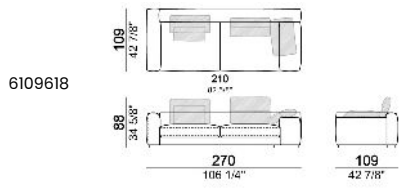

Corner sofa SLIM

Corner sofa LARGE

Right or left unit SLIM