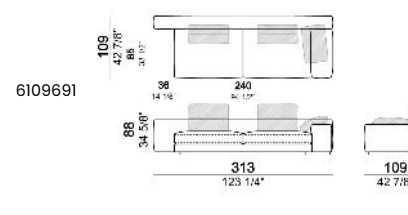

Right or left corner unit

Unit **SLIM** with right or left pouf

**Unit LARGE with right or left pouf**

**Right or left corner unit with right or left pouf.**

**Central unit**

Central unit with right or left pouf

Unit SLIM with right or left back.

Unit LARGE with right or left back.

Central unit with right or left back.

Chaise-longue SLIM with right or left short arm.

Chaise-longue LARGE with right or left short arm.

**Composition "A"** (left unit LARGE 187 cm + chaise-longue LARGE 167x194 cm with right short arm, 4 back cushions Atlas).

**Composition "B"** (central unit 187 cm with left back + chaise longue LARGE 167x194 cm with right short arm, 2 back cushions Atlas, 1 back cushion 70x50 cm, 1 back cushion 55x40 cm + small table Noth 83x41 h. 35 cm moka oak/sucupira, varnished metal structure).

**Composition "G"** (central unit 142 cm with left back + right unit LARGE 283 cm with left back, 4 back cushions Atlas + small table Noth 85x86 h. 35 cm moka oak/sucupira, varnished metal structure).