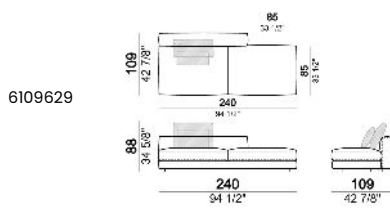

Right or left corner unit

Unit **SLIM** with right or left pouf

**Unit LARGE with right or left pouf**

**Right or left corner unit with right or left pouf.**

**Central unit**

Central unit with right or left pouf

Unit SLIM with right or left back.

Unit LARGE with right or left back.

Central unit with right or left back.

Chaise-longue SLIM with right or left short arm.

Chaise-longue LARGE with right or left short arm.

**Composition "A"** (left unit LARGE 187 cm + chaise-longue LARGE 167x194 cm with right short arm, 4 back cushions Atlas).

**Composition "B"** (central unit 187 cm with left back + chaise longue LARGE 167x194 cm with right short arm, 2 back cushions Atlas, 1 back cushion 70x50 cm, 1 back cushion 55x40 cm + small table Noth 83x41 h. 35 cm moka oak/sucupira, varnished metal structure).

**Composition "G"** (central unit 142 cm with left back + right unit LARGE 283 cm with left back, 4 back cushions Atlas + small table Noth 85x86 h. 35 cm moka oak/sucupira, varnished metal structure).