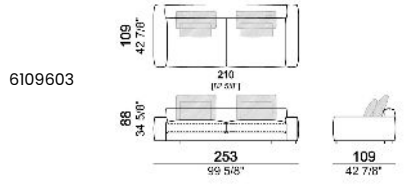

Sofa SLIM

Sofa LARGE

Sofa COMBO (1 arm SLIM and 1 arm LARGE)