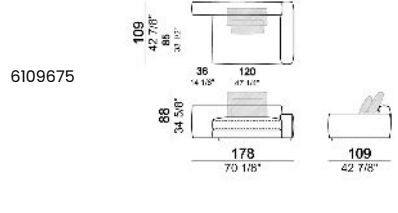

Right or left corner unit

Unit **SLIM** with right or left pouf

**Unit LARGE with right or left pouf**

**Right or left corner unit with right or left pouf.**

**Central unit**

Central unit with right or left pouf

Unit SLIM with right or left back.

Unit LARGE with right or left back.

Central unit with right or left back.

Chaise-longue SLIM with right or left short arm.

Chaise-longue LARGE with right or left short arm.

**Composition "A"** (left unit LARGE 187 cm + chaise-longue LARGE 167x194 cm with right short arm, 4 back cushions Atlas).

**Composition "B"** (central unit 187 cm with left back + chaise longue LARGE 167x194 cm with right short arm, 2 back cushions Atlas, 1 back cushion 70x50 cm, 1 back cushion 55x40 cm + small table Noth 83x41 h. 35 cm moka oak/sucupira, varnished metal structure).

**Composition "G"** (central unit 142 cm with left back + right unit LARGE 283 cm with left back, 4 back cushions Atlas + small table Noth 85x86 h. 35 cm moka oak/sucupira, varnished metal structure).