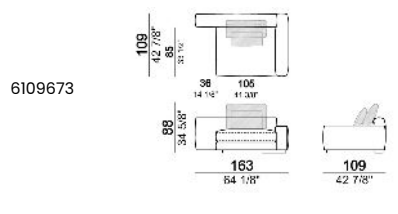

Right or left corner unit

Unit **SLIM** with right or left pouf

**Unit LARGE with right or left pouf**

**Right or left corner unit with right or left pouf.**

**Central unit**

Central unit with right or left pouf

Unit SLIM with right or left back.

Unit LARGE with right or left back.

Central unit with right or left back.

Chaise-longue SLIM with right or left short arm.

Chaise-longue LARGE with right or left short arm.

**Composition "A"** (left unit LARGE 187 cm + chaise-longue LARGE 167x194 cm with right short arm, 4 back cushions Atlas).

**Composition "B"** (central unit 187 cm with left back + chaise longue LARGE 167x194 cm with right short arm, 2 back cushions Atlas, 1 back cushion 70x50 cm, 1 back cushion 55x40 cm + small table Noth 83x41 h. 35 cm moka oak/sucupira, varnished metal structure).

**Composition "G"** (central unit 142 cm with left back + right unit LARGE 283 cm with left back, 4 back cushions Atlas + small table Noth 85x86 h. 35 cm moka oak/sucupira, varnished metal structure).