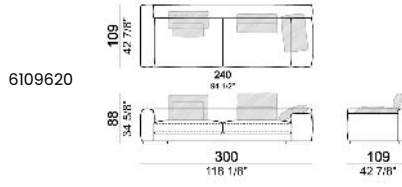

**PIPING:** available in the colours of the zip samples.

**Sofa SLIM**

**Sofa LARGE**

**Sofa COMBO (1 arm SLIM and 1 arm LARGE)**

Corner sofa SLIM

Corner sofa LARGE

Right or left unit SLIM

Right or left unit **LARGE**

Right or left corner unit

Unit **SLIM** with right or left pouf

**Unit LARGE with right or left pouf**

**Right or left corner unit with right or left pouf.**

**Central unit**

Central unit with right or left pouf

Unit SLIM with right or left back.

Unit LARGE with right or left back.

Central unit with right or left back.

Chaise-longue SLIM with right or left short arm.

Chaise-longue LARGE with right or left short arm.

**Composition "L"** (left unit SLIM 232 cm + unit LARGE 283 cm with left back, 3 back cushions Atlas, 2 back cushions 70x50 cm, 2 back cushions 55x40 cm).

**Composition "M"** (unit SLIM 268 cm with right back + central unit 210 cm with right pouf, 3 back cushions 70x50 cm, 3 back cushions 55x40 cm, small table Aka 103,5x84 h. 18 cm moka oak/sucupira, varnished metal structure).