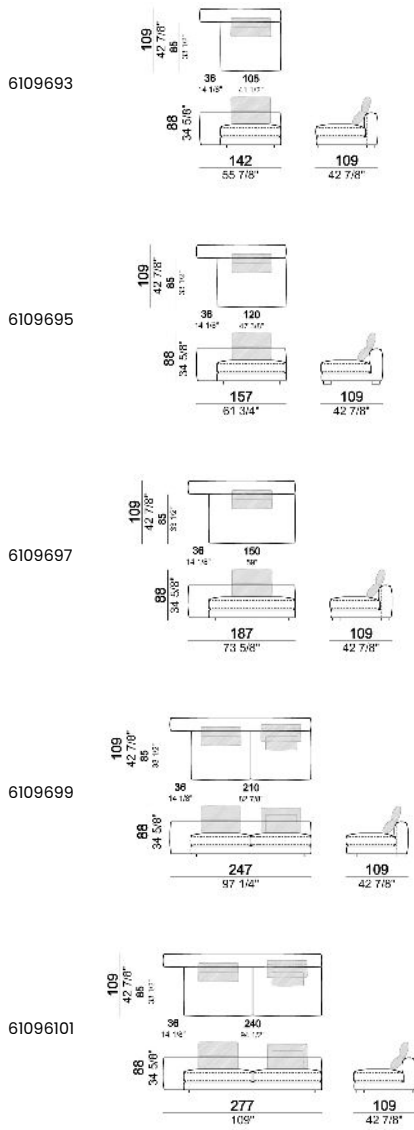

Central unit with right or left back.