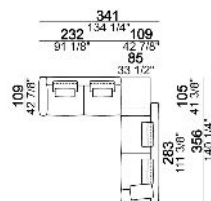

Composition "L" (left unit SLIM 232 cm + unit LARGE 283 cm with left back, 3 back cushions Atlas, 2 back cushions 70x50 cm, 2 back cushions 55x40 cm).