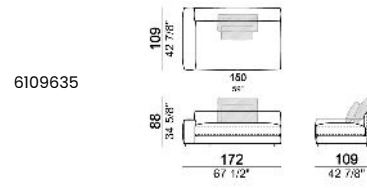

Corner sofa SLIM

Corner sofa LARGE

Right or left unit SLIM