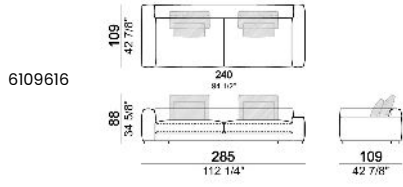

**PIPING:** available in the colours of the zip samples.

**Sofa SLIM**

**Sofa LARGE**

**Sofa COMBO (1 arm SLIM and 1 arm LARGE)**

Corner sofa SLIM

Corner sofa LARGE

Right or left unit SLIM

Right or left unit **LARGE**

Right or left corner unit

Unit **SLIM** with right or left pouf

**Unit LARGE with right or left pouf**

**Right or left corner unit with right or left pouf.**

**Central unit**

Central unit with right or left pouf

**Composition "G"** (central unit 142 cm with left back + right unit LARGE 283 cm with left back, 4 back cushions Atlas + small table Noth 85x86 h. 35 cm moka oak/sucupira, varnished metal structure).

**Composition "L"** (left unit SLIM 232 cm + unit LARGE 283 cm with left back, 3 back cushions Atlas, 2 back cushions 70x50 cm, 2 back cushions 55x40 cm).

**Composition "M"** (unit SLIM 268 cm with right back + central unit 210 cm with right pouf, 3 back cushions 70x50 cm, 3 back cushions 55x40 cm, small table Aka 103,5x84 h. 18 cm moka oak/sucupira, varnished metal structure).