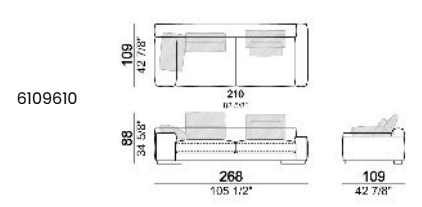

Sofa COMBO (1 arm SLIM and 1 arm LARGE)