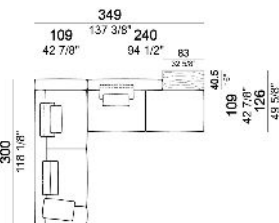

**Composition "A"** (left unit LARGE 187 cm + chaise-longue LARGE 167x194 cm with right short arm, 4 back cushions Atlas).

**Composition "B"** (central unit 187 cm with left back + chaise longue LARGE 167x194 cm with right short arm, 2 back cushions Atlas, 1 back cushion 70x50 cm, 1 back cushion 55x40 cm + small table Noth 83x41 h. 35 cm moka oak/sucupira, varnished metal structure).

**Composition "C"** (left unit SLIM 232 cm + chaise longue LARGE 167x194 cm with right short arm, 2 back cushions Atlas, 2 back cushions 70x50 cm, 2 back cushions 55x40 cm).

**Composition "D"** (left unit LARGE 187 cm + chaise longue SLIM 152x194 cm with right short arm, 2 back cushions Atlas, 1 back cushion 70x50 cm, 1 back cushion 55x40 cm + small table Noth 103x66 h. 35 cm moka oak/sucupira, varnished metal structure).

**Composition "G"** (central unit 142 cm with left back + right unit LARGE 283 cm with left back, 4 back cushions Atlas + small table Noth 85x86 h. 35 cm moka oak/sucupira, varnished metal structure).

**Composition "H"** (central unit 277 cm with left back + central unit 157 cm with left back + right unit LARGE 157 cm, 3 back cushions Atlas, 2 back cushions 70x50 cm, 2 back cushions 55x40 cm + small table Noth 103x66 h. 35 cm moka oak/sucupira, varnished metal structure + small table Aka 103,5x84 h. 18 cm moka oak/sucupira, varnished metal structure).