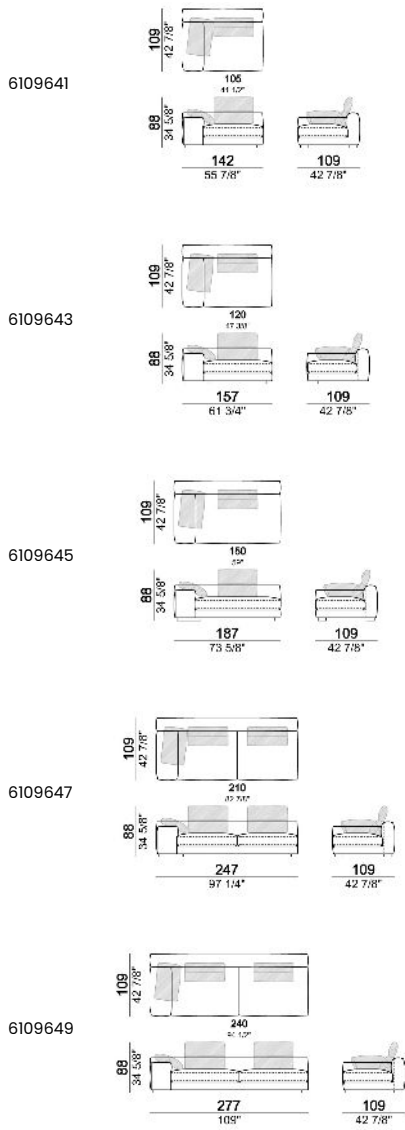

**SPRINGING:** elastic belts.

**BACK SUPPORT:** metal structure with elastic belts, covered with coupled synthetic lining 6mm.

**SEAT HEIGHT:** 41 cm

**ARM HEIGHT:** 53 cm (LARGE) 47 cm (SLIM).

**FEET:** metal, finishes black nickel or varnished micaceous brown or oxy grey, h.5 cm.

**PIPING:** available in the colours of the zip samples.

**Sofa SLIM**

**Sofa LARGE**

**Sofa COMBO (1 arm SLIM and 1 arm LARGE)**

Corner sofa SLIM

Corner sofa LARGE

Right or left unit SLIM

Right or left unit **LARGE**

**Composition "A"** (left unit LARGE 187 cm + chaise-longue LARGE 167x194 cm with right short arm, 4 back cushions Atlas).

**Composition "B"** (central unit 187 cm with left back + chaise longue LARGE 167x194 cm with right short arm, 2 back cushions Atlas, 1 back cushion 70x50 cm, 1 back cushion 55x40 cm + small table Noth 83x41 h. 35 cm moka oak/sucupira, varnished metal structure).

**Composition "H"** (central unit 277 cm with left back + central unit 157 cm with left back + right unit LARGE 157 cm, 3 back cushions Atlas, 2 back cushions 70x50 cm, 2 back cushions 55x40 cm + small table Noth 103x66 h. 35 cm moka oak/sucupira, varnished metal structure + small table Aka 103,5x84 h. 18 cm moka oak/sucupira, varnished metal structure).