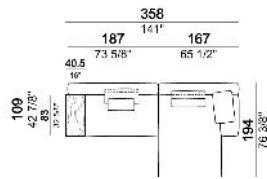

**Dormeuse**

**Pouf**

**Back support with piping for back cushion**

**Back cushion**

**Sofa COMBO including back cushions: 2 back cushions Atlas, 1 back cushion 70x50 cm, 1 back cushion 55x40 cm.**

**Sofa LARGE including 4 back cushions Atlas.**

**Composition "A"** (left unit LARGE 187 cm + chaise-longue LARGE 167x194 cm with right short arm, 4 back cushions Atlas).

**Composition "B"** (central unit 187 cm with left back + chaise longue LARGE 167x194 cm with right short arm, 2 back cushions Atlas, 1 back cushion 70x50 cm, 1 back cushion 55x40 cm + small table Noth 83x41 h. 35 cm moka oak/sucupira, varnished metal structure).

**Composition "C"** (left unit SLIM 232 cm + chaise longue LARGE 167x194 cm with right short arm, 2 back cushions Atlas, 2 back cushions 70x50 cm, 2 back cushions 55x40 cm).

**Composition "D"** (left unit LARGE 187 cm + chaise longue SLIM 152x194 cm with right short arm, 2 back cushions Atlas, 1 back cushion 70x50 cm, 1 back cushion 55x40 cm + small table Noth 103x66 h. 35 cm moka oak/sucupira, varnished metal structure).

**Composition "G"** (central unit 142 cm with left back + right unit LARGE 283 cm with left back, 4 back cushions Atlas + small table Noth 85x86 h. 35 cm moka oak/sucupira, varnished metal structure).