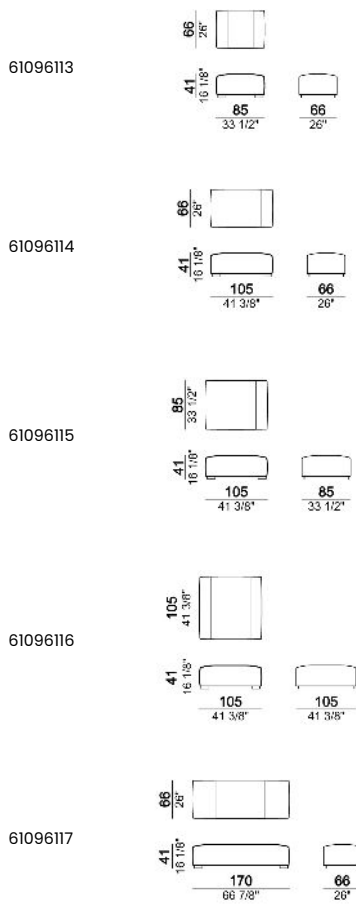

Dormeuse

Pouf

Back support with piping for back cushion

Back cushion

Sofa COMBO including back cushions: 2 back cushions Atlas, 1 back cushion 70x50 cm, 1 back cushion 55x40 cm.

Sofa LARGE including 4 back cushions Atlas.