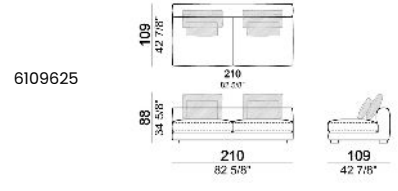

Right or left corner unit

Unit **SLIM** with right or left pouf

**Unit LARGE with right or left pouf**

**Right or left corner unit with right or left pouf.**

**Central unit**

Central unit with right or left pouf

Unit SLIM with right or left back.

Unit LARGE with right or left back.

Central unit with right or left back.

Chaise-longue SLIM with right or left short arm.

Chaise-longue LARGE with right or left short arm.

**Composition "G"** (central unit 142 cm with left back + right unit LARGE 283 cm with left back, 4 back cushions Atlas + small table Noth 85x86 h. 35 cm moka oak/sucupira, varnished metal structure).

**Composition "L"** (left unit SLIM 232 cm + unit LARGE 283 cm with left back, 3 back cushions Atlas, 2 back cushions 70x50 cm, 2 back cushions 55x40 cm).

**Composition "M"** (unit SLIM 268 cm with right back + central unit 210 cm with right pouf, 3 back cushions 70x50 cm, 3 back cushions 55x40 cm, small table Aka 103,5x84 h. 18 cm moka oak/sucupira, varnished metal structure).