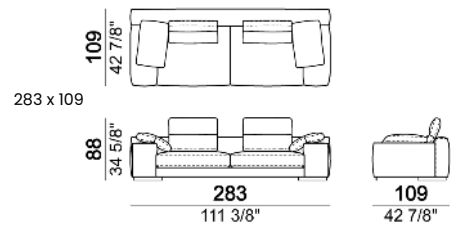

Unit SLIM with right or left back.

Unit LARGE with right or left back.

Central unit with right or left back.

Chaise-longue SLIM with right or left short arm.

Chaise-longue LARGE with right or left short arm.

**Dormeuse**

**Pouf**

**Back support with piping for back cushion**

**Back cushion**

**Sofa COMBO including back cushions: 2 back cushions Atlas, 1 back cushion 70x50 cm, 1 back cushion 55x40 cm.**

**Sofa LARGE including 4 back cushions Atlas.**

**Composition "A"** (left unit LARGE 187 cm + chaise-longue LARGE 167x194 cm with right short arm, 4 back cushions Atlas).

**Composition "B"** (central unit 187 cm with left back + chaise longue LARGE 167x194 cm with right short arm, 2 back cushions Atlas, 1 back cushion 70x50 cm, 1 back cushion 55x40 cm + small table Noth 83x41 h. 35 cm moka oak/sucupira, varnished metal structure).

**Composition "C"** (left unit SLIM 232 cm + chaise longue LARGE 167x194 cm with right short arm, 2 back cushions Atlas, 2 back cushions 70x50 cm, 2 back cushions 55x40 cm).

**Composition "D"** (left unit LARGE 187 cm + chaise longue SLIM 152x194 cm with right short arm, 2 back cushions Atlas, 1 back cushion 70x50 cm, 1 back cushion 55x40 cm + small table Noth 103x66 h. 35 cm moka oak/sucupira, varnished metal structure).