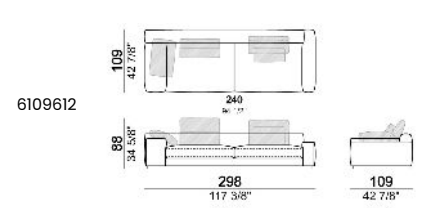

Sofa COMBO (1 arm SLIM and 1 arm LARGE)