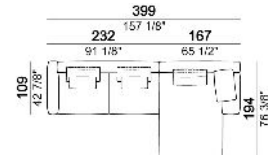

Unit SLIM with right or left back.

Unit LARGE with right or left back.

Central unit with right or left back.

Chaise-longue SLIM with right or left short arm.

Chaise-longue LARGE with right or left short arm.

**Dormeuse**

**Pouf**

**Back support with piping for back cushion**

**Back cushion**

**Sofa COMBO including back cushions: 2 back cushions Atlas, 1 back cushion 70x50 cm, 1 back cushion 55x40 cm.**

**Sofa LARGE including 4 back cushions Atlas.**

**Composition "A"** (left unit LARGE 187 cm + chaise-longue LARGE 167x194 cm with right short arm, 4 back cushions Atlas).

**Composition "B"** (central unit 187 cm with left back + chaise longue LARGE 167x194 cm with right short arm, 2 back cushions Atlas, 1 back cushion 70x50 cm, 1 back cushion 55x40 cm + small table Noth 83x41 h. 35 cm moka oak/sucupira, varnished metal structure).

**Composition "C"** (left unit SLIM 232 cm + chaise longue LARGE 167x194 cm with right short arm, 2 back cushions Atlas, 2 back cushions 70x50 cm, 2 back cushions 55x40 cm).

**Composition "D"** (left unit LARGE 187 cm + chaise longue SLIM 152x194 cm with right short arm, 2 back cushions Atlas, 1 back cushion 70x50 cm, 1 back cushion 55x40 cm + small table Noth 103x66 h. 35 cm moka oak/sucupira, varnished metal structure).