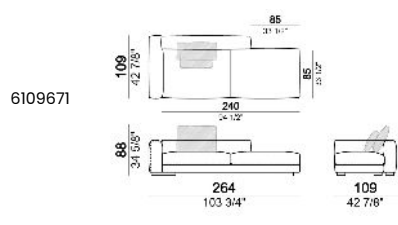

Right or left corner unit

Unit **SLIM** with right or left pouf

**Unit LARGE with right or left pouf**

**Right or left corner unit with right or left pouf.**

**Central unit**

Central unit with right or left pouf

Unit SLIM with right or left back.

Unit LARGE with right or left back.

Central unit with right or left back.

Chaise-longue SLIM with right or left short arm.

Chaise-longue LARGE with right or left short arm.

**Composition "A"** (left unit LARGE 187 cm + chaise-longue LARGE 167x194 cm with right short arm, 4 back cushions Atlas).

**Composition "B"** (central unit 187 cm with left back + chaise longue LARGE 167x194 cm with right short arm, 2 back cushions Atlas, 1 back cushion 70x50 cm, 1 back cushion 55x40 cm + small table Noth 83x41 h. 35 cm moka oak/sucupira, varnished metal structure).

**Composition "G"** (central unit 142 cm with left back + right unit LARGE 283 cm with left back, 4 back cushions Atlas + small table Noth 85x86 h. 35 cm moka oak/sucupira, varnished metal structure).