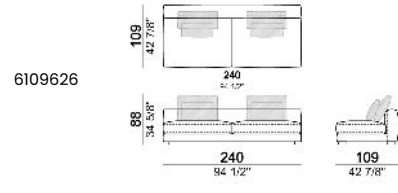

Right or left corner unit

Unit **SLIM** with right or left pouf

**Unit LARGE with right or left pouf**

**Right or left corner unit with right or left pouf.**

**Central unit**

Central unit with right or left pouf

Unit SLIM with right or left back.

Unit LARGE with right or left back.

Central unit with right or left back.

Chaise-longue SLIM with right or left short arm.

Chaise-longue LARGE with right or left short arm.

**Composition "A"** (left unit LARGE 187 cm + chaise-longue LARGE 167x194 cm with right short arm, 4 back cushions Atlas).

**Composition "B"** (central unit 187 cm with left back + chaise longue LARGE 167x194 cm with right short arm, 2 back cushions Atlas, 1 back cushion 70x50 cm, 1 back cushion 55x40 cm + small table Noth 83x41 h. 35 cm moka oak/sucupira, varnished metal structure).

**Composition "G"** (central unit 142 cm with left back + right unit LARGE 283 cm with left back, 4 back cushions Atlas + small table Noth 85x86 h. 35 cm moka oak/sucupira, varnished metal structure).