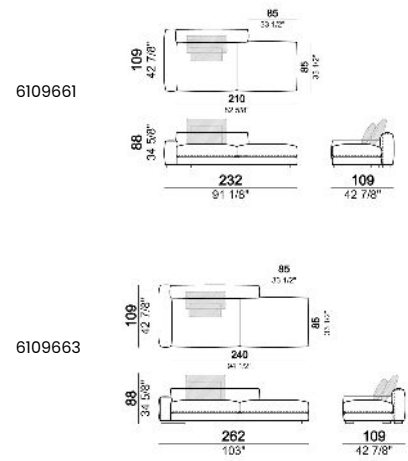

**SPRINGING:** elastic belts.

**BACK SUPPORT:** metal structure with elastic belts, covered with coupled synthetic lining 6mm.

**SEAT HEIGHT:** 41 cm

**ARM HEIGHT:** 53 cm (LARGE) 47 cm (SLIM).

**FEET:** metal, finishes black nickel or varnished micaceous brown or oxy grey, h.5 cm.

**PIPING:** available in the colours of the zip samples.

**Sofa SLIM**

**Sofa LARGE**

**Sofa COMBO (1 arm SLIM and 1 arm LARGE)**

Corner sofa SLIM

Corner sofa LARGE

Right or left unit SLIM

Right or left unit **LARGE**

Right or left corner unit

Unit **SLIM** with right or left pouf

**Unit LARGE with right or left pouf**

**Right or left corner unit with right or left pouf.**

**Central unit**

Central unit with right or left pouf

**Composition "G"** (central unit 142 cm with left back + right unit LARGE 283 cm with left back, 4 back cushions Atlas + small table Noth 85x86 h. 35 cm moka oak/sucupira, varnished metal structure).