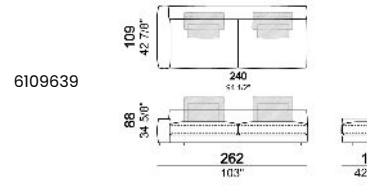

Corner sofa SLIM

Corner sofa LARGE

Right or left unit SLIM