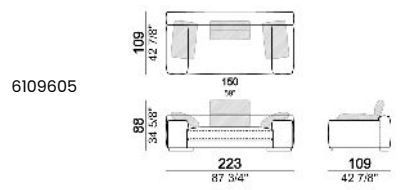

Sofa SLIM

Sofa LARGE

Sofa COMBO (1 arm SLIM and 1 arm LARGE)