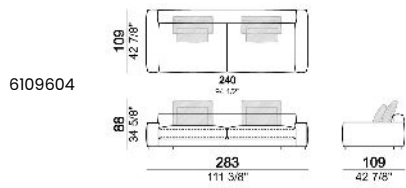

Sofa SLIM

Sofa LARGE

Sofa COMBO (1 arm SLIM and 1 arm LARGE)