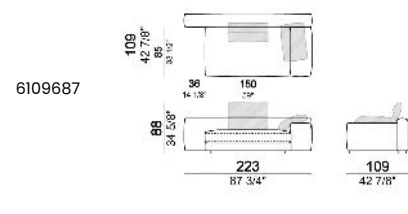

Right or left corner unit

Unit **SLIM** with right or left pouf

**Unit LARGE with right or left pouf**

**Right or left corner unit with right or left pouf.**

**Central unit**

Central unit with right or left pouf

Unit SLIM with right or left back.

Unit LARGE with right or left back.

Central unit with right or left back.

Chaise-longue SLIM with right or left short arm.

Chaise-longue LARGE with right or left short arm.

**Composition "A"** (left unit LARGE 187 cm + chaise-longue LARGE 167x194 cm with right short arm, 4 back cushions Atlas).

**Composition "B"** (central unit 187 cm with left back + chaise longue LARGE 167x194 cm with right short arm, 2 back cushions Atlas, 1 back cushion 70x50 cm, 1 back cushion 55x40 cm + small table Noth 83x41 h. 35 cm moka oak/sucupira, varnished metal structure).

**Composition "G"** (central unit 142 cm with left back + right unit LARGE 283 cm with left back, 4 back cushions Atlas + small table Noth 85x86 h. 35 cm moka oak/sucupira, varnished metal structure).