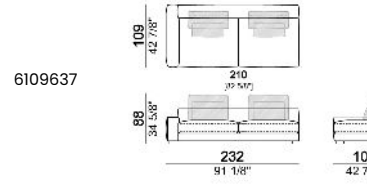

Corner sofa SLIM

Corner sofa LARGE

Right or left unit SLIM