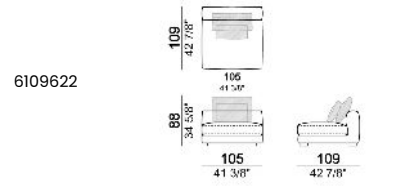

Right or left corner unit

Unit **SLIM** with right or left pouf

**Unit LARGE with right or left pouf**

**Right or left corner unit with right or left pouf.**

**Central unit**

Central unit with right or left pouf

Unit SLIM with right or left back.

Unit LARGE with right or left back.

Central unit with right or left back.

Chaise-longue SLIM with right or left short arm.

Chaise-longue LARGE with right or left short arm.

**Composition "A"** (left unit LARGE 187 cm + chaise-longue LARGE 167x194 cm with right short arm, 4 back cushions Atlas).

**Composition "B"** (central unit 187 cm with left back + chaise longue LARGE 167x194 cm with right short arm, 2 back cushions Atlas, 1 back cushion 70x50 cm, 1 back cushion 55x40 cm + small table Noth 83x41 h. 35 cm moka oak/sucupira, varnished metal structure).

**Composition "L"** (left unit SLIM 232 cm + unit LARGE 283 cm with left back, 3 back cushions Atlas, 2 back cushions 70x50 cm, 2 back cushions 55x40 cm).

**Composition "M"** (unit SLIM 268 cm with right back + central unit 210 cm with right pouf, 3 back cushions 70x50 cm, 3 back cushions 55x40 cm, small table Aka 103,5x84 h. 18 cm moka oak/sucupira, varnished metal structure).