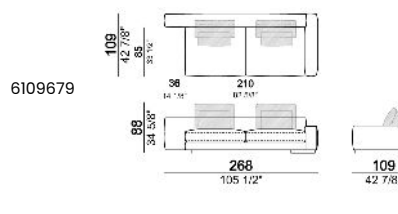

Right or left corner unit

Unit **SLIM** with right or left pouf

**Unit LARGE with right or left pouf**

**Right or left corner unit with right or left pouf.**

**Central unit**

Central unit with right or left pouf

Unit SLIM with right or left back.

Unit LARGE with right or left back.

Central unit with right or left back.

Chaise-longue SLIM with right or left short arm.

Chaise-longue LARGE with right or left short arm.

**Composition "A"** (left unit LARGE 187 cm + chaise-longue LARGE 167x194 cm with right short arm, 4 back cushions Atlas).

**Composition "B"** (central unit 187 cm with left back + chaise longue LARGE 167x194 cm with right short arm, 2 back cushions Atlas, 1 back cushion 70x50 cm, 1 back cushion 55x40 cm + small table Noth 83x41 h. 35 cm moka oak/sucupira, varnished metal structure).

**Composition "G"** (central unit 142 cm with left back + right unit LARGE 283 cm with left back, 4 back cushions Atlas + small table Noth 85x86 h. 35 cm moka oak/sucupira, varnished metal structure).