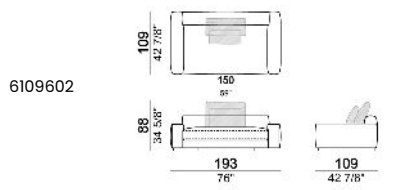

Sofa SLIM

Sofa LARGE

Sofa COMBO (1 arm SLIM and 1 arm LARGE)