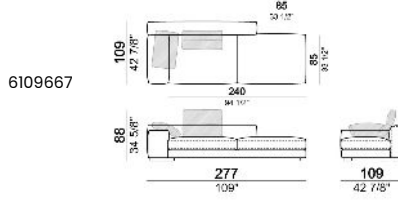

**SPRINGING:** elastic belts.

**BACK SUPPORT:** metal structure with elastic belts, covered with coupled synthetic lining 6mm.

**SEAT HEIGHT:** 41 cm

**ARM HEIGHT:** 53 cm (LARGE) 47 cm (SLIM).

**FEET:** metal, finishes black nickel or varnished micaceous brown or oxy grey, h.5 cm.

Right or left corner unit

Unit **SLIM** with right or left pouf

**Unit LARGE with right or left pouf**

**Right or left corner unit with right or left pouf.**

**Central unit**

Central unit with right or left pouf

**Composition "G"** (central unit 142 cm with left back + right unit LARGE 283 cm with left back, 4 back cushions Atlas + small table Noth 85x86 h. 35 cm moka oak/sucupira, varnished metal structure).

**Composition "L"** (left unit SLIM 232 cm + unit LARGE 283 cm with left back, 3 back cushions Atlas, 2 back cushions 70x50 cm, 2 back cushions 55x40 cm).

**Composition "M"** (unit SLIM 268 cm with right back + central unit 210 cm with right pouf, 3 back cushions 70x50 cm, 3 back cushions 55x40 cm, small table Aka 103,5x84 h. 18 cm moka oak/sucupira, varnished metal structure).