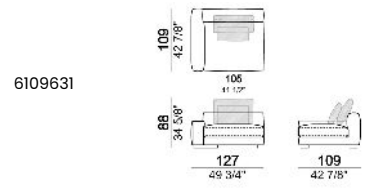

**SPRINGING:** elastic belts.

**BACK SUPPORT:** metal structure with elastic belts, covered with coupled synthetic lining 6mm.

**SEAT HEIGHT:** 41 cm

**ARM HEIGHT:** 53 cm (LARGE) 47 cm (SLIM).

**FEET:** metal, finishes black nickel or varnished micaceous brown or oxy grey, h.5 cm.

**PIPING:** available in the colours of the zip samples.

**Sofa SLIM**

**Sofa LARGE**

**Sofa COMBO (1 arm SLIM and 1 arm LARGE)**

Corner sofa SLIM

Corner sofa LARGE

Right or left unit SLIM

Right or left unit **LARGE**

Right or left corner unit

Unit **SLIM** with right or left pouf

**Unit LARGE with right or left pouf**

**Right or left corner unit with right or left pouf.**

**Central unit**

Central unit with right or left pouf

**Composition "L"** (left unit SLIM 232 cm + unit LARGE 283 cm with left back, 3 back cushions Atlas, 2 back cushions 70x50 cm, 2 back cushions 55x40 cm).

**Composition "M"** (unit SLIM 268 cm with right back + central unit 210 cm with right pouf, 3 back cushions 70x50 cm, 3 back cushions 55x40 cm, small table Aka 103,5x84 h. 18 cm moka oak/sucupira, varnished metal structure).