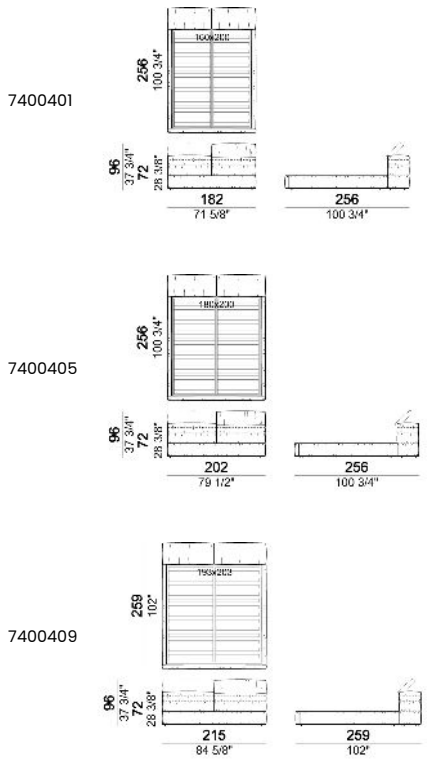

ARKETIPO / INDOOR-EN

MAYFAIR DREAM

designed by Dainelli Studio 2018

STRUCTURE: wood. Slatted base.

STRUCTURE UPHOLSTERY: expanded polyurethane of varied densities (D30p+D70+30fr+18 elastic) covered with synthetic lining 150gr coupled with the bedcover.

HEIGHT: 19 cm (slatted base), 30 cm (bedframe).

FEET: plastic, h. 4 cm (bedframe), 18,5 cm (slatted base).

INTEGRAL HEADBOARD STORAGE BOX: inner cover in lining.

ATTENTION: the cover is not removable. The cover is available only in velvet (our collections "Vellù" and "Vellù pl" or velvet supplied by the client) or leather. Customer own leather: maximum thickness 1,3 mm.

Bed

Bed with right or left large frame

Bed with right and left large frame

Bed with large headboard