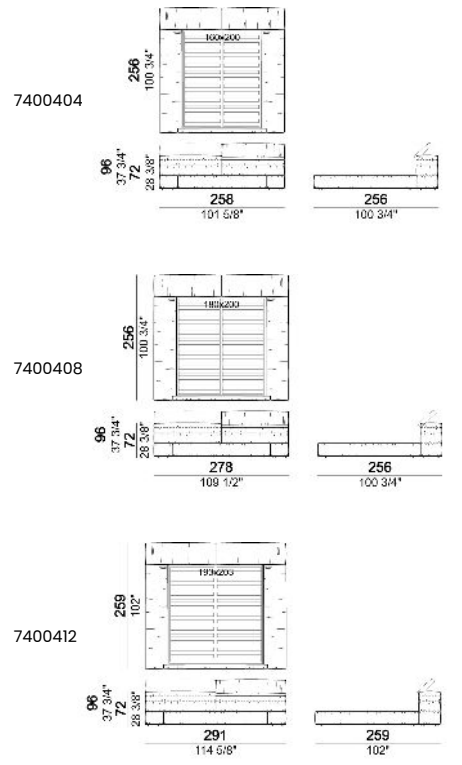

HEIGHT: 19 cm (slatted base), 30 cm (bedframe).

FEET: plastic, h. 4 cm (bedframe), 18,5 cm (slatted base).

INTEGRAL HEADBOARD STORAGE BOX: inner cover in lining.

ATTENTION: the cover is not removable. The cover is available only in velvet (our collections "Vellù" and "Vellù pl" or velvet supplied by the client) or leather. Customer own leather: maximum thickness 1,3 mm.

Bed

Bed with right or left large frame

Bed with right and left large frame

Bed with large headboard