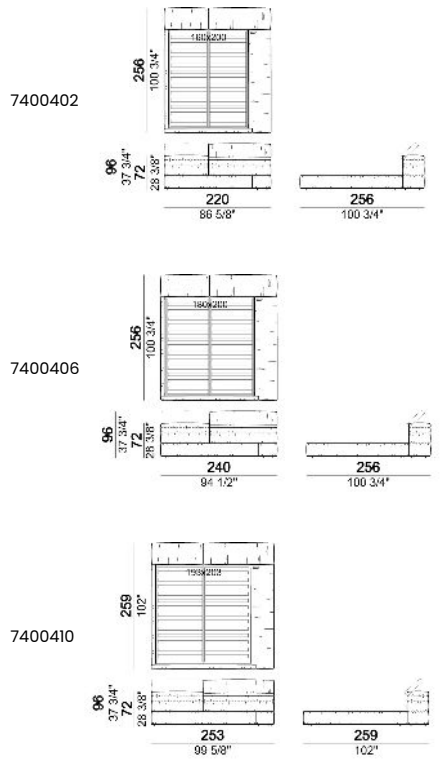

HEIGHT: 19 cm (slatted base), 30 cm (bedframe).

FEET: plastic, h. 4 cm (bedframe), 18,5 cm (slatted base).

INTEGRAL HEADBOARD STORAGE BOX: inner cover in lining.

ATTENTION: the cover is not removable. The cover is available only in velvet (our collections "Vellù" and "Vellù pl" or velvet supplied by the client) or leather. Customer own leather: maximum thickness 1,3 mm.

Bed

Bed with right or left large frame

Bed with right and left large frame

Bed with large headboard