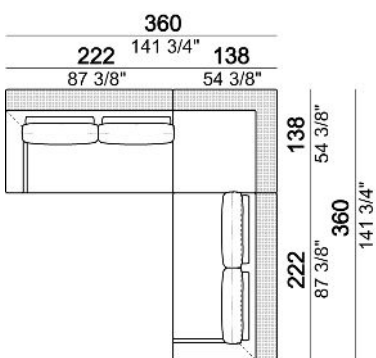

Central unit

Central unit with back plat - depth 138 cm.

Tray

Bookshelf

Composition "A" (Relax unit type B 110 cm with right plat + left unit 202 cm).

Composition "B" (Relax unit type A 110 cm with right full arm + left unit 202 cm).

Composition "C" (Relax unit type C 138 cm with left full arm and plat + right unit 222 cm).

Composition "D" (Relax unit type B 138 cm with left plat + right unit 222 cm).

Composition "E" (Relax unit type D 138 cm with left full arm and back plat + right unit 222 cm with back plat - depth 138 cm).

Composition "G" (Right corner sofa with back plat - depth 138 cm + right unit 202 cm).

Composition "H" (left unit 222 cm with back plat - depth 138 cm + right unit 222 cm + pouf with side plat).

Composition "I" (Right unit 222 cm with back plat - depth 138 cm + left unit 222 cm with back plat - depth 138 cm + pouf with corner plat).

Composition "L" (left corner unit 250 cm with left plat + pouf with corner plat + central unit 110 cm + central unit 154 cm with back plat).

Composition "M" (right unit 222 cm with back plat - depth 138 cm + pouf with side plat + central unit 154 cm + Relax unit type B 138 cm with left plat).