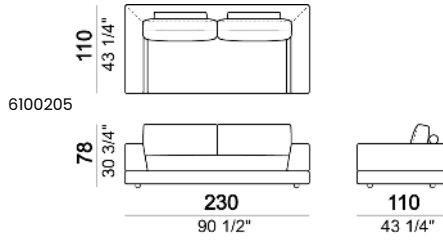

SEAT HEIGHT: 40 cm – 44 cm with feet h.8 cm.

ARM HEIGHT: 54 cm.

FEET: plastic h.4 cm. The height of the foot can be made 8 cm on request, without extra charge.

ACCESSORIES: bookshelves and trays in marble or in smoked glass.

Metal parts of the marble bookshelves: micaceous brown, oxy grey or black nickel.

Sofa

Sofa with back plat - depth 138 cm.

Right or left corner sofa with back plat - depth 138 cm.

Right or left unit

Right or left unit with back plat - depth 138 cm.

Composition "L" (left corner unit 250 cm with left plat + pouf with corner plat + central unit 110 cm + central unit 154 cm with back plat).

Composition "M" (right unit 222 cm with back plat - depth 138 cm + pouf with side plat + central unit 154 cm + Relax unit type B 138 cm with left plat).

Composition "N" (left unit 222 cm with back plat - depth 138 cm + pouf with side plat + Relax unit type D 138 cm with right full arm and back plat).