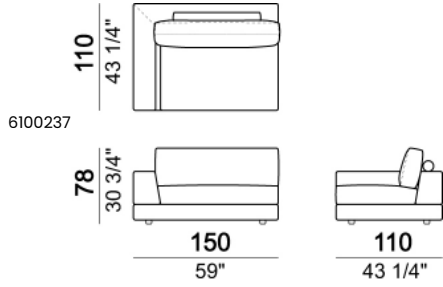

SEAT HEIGHT: 40 cm – 44 cm with feet h.8 cm.

ARM HEIGHT: 54 cm.

FEET: plastic h.4 cm. The height of the foot can be made 8 cm on request, without extra charge.

ACCESSORIES: bookshelves and trays in marble or in smoked glass.

Metal parts of the marble bookshelves: micaceous brown, oxy grey or black nickel.

Sofa

Sofa with back plat - depth 138 cm.

Right or left corner sofa with back plat - depth 138 cm.

Right or left unit

Right or left unit with back plat - depth 138 cm.

Right or left corner unit with back plat - depth 138 cm.

Right or left corner unit

Unit with right or left arm and plat

Square corner

Right or left corner unit with plat

Pouf

Pouf with side plat

Pouf with corner plat

Composition "L" (left corner unit 250 cm with left plat + pouf with corner plat + central unit 110 cm + central unit 154 cm with back plat).

Composition "M" (right unit 222 cm with back plat - depth 138 cm + pouf with side plat + central unit 154 cm + Relax unit type B 138 cm with left plat).