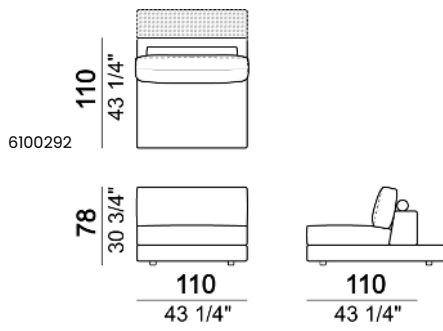

Relax unit type A 110 cm with right or left full arm

Relax unit type A 138 cm with right or left full arm

Relax unit type B 110 cm with right or left plat

Relax unit type B 138 cm with right or left plat

Relax unit type C 138 cm with right or left full arm and right or left plat.

Relax unit type C 166 cm with right or left full arm and plat

Relax unit type D 138 cm with right or left full arm and back plat.

Central unit

Central unit with back plat - depth 138 cm.

Tray

Bookshelf

Composition "A" (Relax unit type B 110 cm with right plat + left unit 202 cm).

Composition "B" (Relax unit type A 110 cm with right full arm + left unit 202 cm).

Composition "L" (left corner unit 250 cm with left plat + pouf with corner plat + central unit 110 cm + central unit 154 cm with back plat).

Composition "M" (right unit 222 cm with back plat - depth 138 cm + pouf with side plat + central unit 154 cm + Relax unit type B 138 cm with left plat).