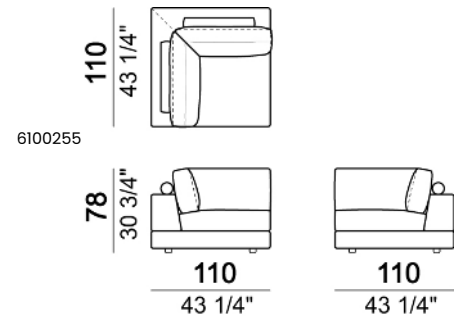

SEAT HEIGHT: 40 cm – 44 cm with feet h.8 cm.

ARM HEIGHT: 54 cm.

FEET: plastic h.4 cm. The height of the foot can be made 8 cm on request, without extra charge.

ACCESSORIES: bookshelves and trays in marble or in smoked glass.

Metal parts of the marble bookshelves: micaceous brown, oxy grey or black nickel.

Sofa

Sofa with back plat - depth 138 cm.

Right or left corner sofa with back plat - depth 138 cm.

Right or left unit

Right or left unit with back plat - depth 138 cm.

Right or left corner unit with back plat - depth 138 cm.

Right or left corner unit

Unit with right or left arm and plat

Square corner

Right or left corner unit with plat

Pouf

Pouf with side plat

Pouf with corner plat

Composition "L" (left corner unit 250 cm with left plat + pouf with corner plat + central unit 110 cm + central unit 154 cm with back plat).

Composition "M" (right unit 222 cm with back plat - depth 138 cm + pouf with side plat + central unit 154 cm + Relax unit type B 138 cm with left plat).