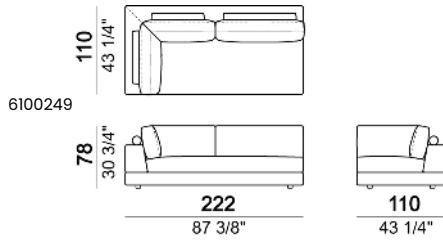

SEAT HEIGHT: 40 cm – 44 cm with feet h.8 cm.

ARM HEIGHT: 54 cm.

FEET: plastic h.4 cm. The height of the foot can be made 8 cm on request, without extra charge.

ACCESSORIES: bookshelves and trays in marble or in smoked glass.

Metal parts of the marble bookshelves: micaceous brown, oxy grey or black nickel.

Sofa

Sofa with back plat - depth 138 cm.

Right or left corner sofa with back plat - depth 138 cm.

Right or left unit

Right or left unit with back plat - depth 138 cm.

Right or left corner unit with back plat - depth 138 cm.

Right or left corner unit

Unit with right or left arm and plat

Square corner

Right or left corner unit with plat

Pouf

Pouf with side plat

Pouf with corner plat

Composition "L" (left corner unit 250 cm with left plat + pouf with corner plat + central unit 110 cm + central unit 154 cm with back plat).

Composition "M" (right unit 222 cm with back plat - depth 138 cm + pouf with side plat + central unit 154 cm + Relax unit type B 138 cm with left plat).