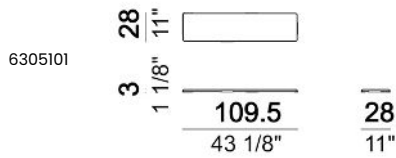

Relax unit type C 138 cm with right or left full arm and right or left plat.

Relax unit type C 166 cm with right or left full arm and plat

Relax unit type D 138 cm with right or left full arm and back plat.

Central unit

Central unit with back plat - depth 138 cm.

Tray

Bookshelf

Composition "A" (Relax unit type B 110 cm with right plat + left unit 202 cm).

Composition "B" (Relax unit type A 110 cm with right full arm + left unit 202 cm).