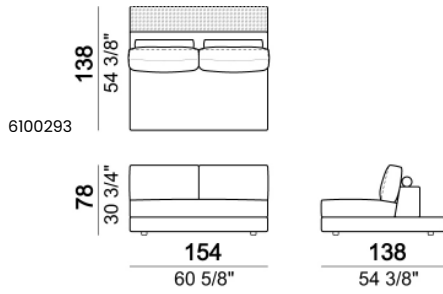

SEAT HEIGHT: 40 cm – 44 cm with feet h.8 cm.

ARM HEIGHT: 54 cm.

FEET: plastic h.4 cm. The height of the foot can be made 8 cm on request, without extra charge.

ACCESSORIES: bookshelves and trays in marble or in smoked glass.

Relax unit type C 138 cm with right or left full arm and right or left plat.

Relax unit type C 166 cm with right or left full arm and plat

Relax unit type D 138 cm with right or left full arm and back plat.

Central unit

Central unit with back plat - depth 138 cm.

Tray

Bookshelf

Composition "A" (Relax unit type B 110 cm with right plat + left unit 202 cm).

Composition "B" (Relax unit type A 110 cm with right full arm + left unit 202 cm).

Composition "G" (Right corner sofa with back plat - depth 138 cm + right unit 202 cm).

Composition "H" (left unit 222 cm with back plat - depth 138 cm + right unit 222 cm + pouf with side plat).

Composition "I" (Right unit 222 cm with back plat - depth 138 cm + left unit 222 cm with back plat - depth 138 cm + pouf with corner plat).