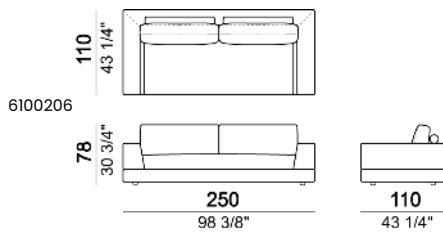

SEAT HEIGHT: 40 cm – 44 cm with feet h.8 cm.

ARM HEIGHT: 54 cm.

FEET: plastic h.4 cm. The height of the foot can be made 8 cm on request, without extra charge.

ACCESSORIES: bookshelves and trays in marble or in smoked glass.

Metal parts of the marble bookshelves: micaceous brown, oxy grey or black nickel.

Sofa

Sofa with back plat - depth 138 cm.

Right or left corner sofa with back plat - depth 138 cm.

Right or left unit

Right or left unit with back plat - depth 138 cm.

Composition "L" (left corner unit 250 cm with left plat + pouf with corner plat + central unit 110 cm + central unit 154 cm with back plat).

Composition "M" (right unit 222 cm with back plat - depth 138 cm + pouf with side plat + central unit 154 cm + Relax unit type B 138 cm with left plat).

Composition "N" (left unit 222 cm with back plat - depth 138 cm + pouf with side plat + Relax unit type D 138 cm with right full arm and back plat).