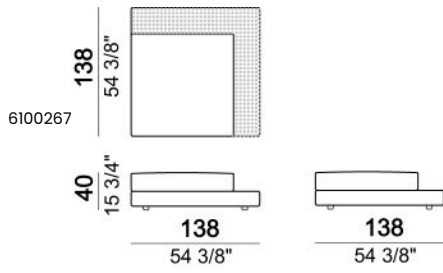

SEAT HEIGHT: 40 cm – 44 cm with feet h.8 cm.

ARM HEIGHT: 54 cm.

FEET: plastic h.4 cm. The height of the foot can be made 8 cm on request, without extra charge.

ACCESSORIES: bookshelves and trays in marble or in smoked glass.

Metal parts of the marble bookshelves: micaceous brown, oxy grey or black nickel.

Sofa

Sofa with back plat - depth 138 cm.

Right or left corner sofa with back plat - depth 138 cm.

Right or left unit

Right or left unit with back plat - depth 138 cm.

Right or left corner unit with back plat - depth 138 cm.

Right or left corner unit

Unit with right or left arm and plat

Square corner

Right or left corner unit with plat

Pouf

Pouf with side plat

Pouf with corner plat

Relax unit type A 110 cm with right or left full arm

Relax unit type A 138 cm with right or left full arm

Relax unit type B 110 cm with right or left plat

Relax unit type B 138 cm with right or left plat