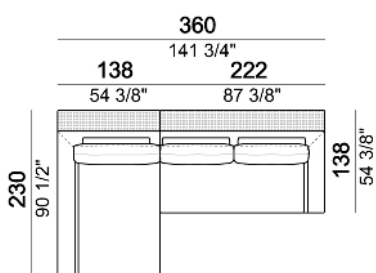

Central unit

Central unit with back plat - depth 138 cm.

Tray

Bookshelf

Composition "A" (Relax unit type B 110 cm with right plat + left unit 202 cm).

Composition "B" (Relax unit type A 110 cm with right full arm + left unit 202 cm).

Composition "C" (Relax unit type C 138 cm with left full arm and plat + right unit 222 cm).

Composition "D" (Relax unit type B 138 cm with left plat + right unit 222 cm).

Composition "E" (Relax unit type D 138 cm with left full arm and back plat + right unit 222 cm with back plat - depth 138 cm).

Composition "G" (Right corner sofa with back plat - depth 138 cm + right unit 202 cm).

Composition "H" (left unit 222 cm with back plat - depth 138 cm + right unit 222 cm + pouf with side plat).

Composition "I" (Right unit 222 cm with back plat - depth 138 cm + left unit 222 cm with back plat - depth 138 cm + pouf with corner plat).

Composition "L" (left corner unit 250 cm with left plat + pouf with corner plat + central unit 110 cm + central unit 154 cm with back plat).

Composition "M" (right unit 222 cm with back plat - depth 138 cm + pouf with side plat + central unit 154 cm + Relax unit type B 138 cm with left plat).