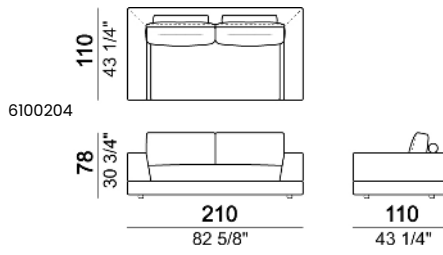

SEAT HEIGHT: 40 cm – 44 cm with feet h.8 cm.

ARM HEIGHT: 54 cm.

FEET: plastic h.4 cm. The height of the foot can be made 8 cm on request, without extra charge.

ACCESSORIES: bookshelves and trays in marble or in smoked glass.

Metal parts of the marble bookshelves: micaceous brown, oxy grey or black nickel.

Sofa

Sofa with back plat - depth 138 cm.

Right or left corner sofa with back plat - depth 138 cm.

Right or left unit

Right or left unit with back plat - depth 138 cm.

Composition "L" (left corner unit 250 cm with left plat + pouf with corner plat + central unit 110 cm + central unit 154 cm with back plat).

Composition "M" (right unit 222 cm with back plat - depth 138 cm + pouf with side plat + central unit 154 cm + Relax unit type B 138 cm with left plat).

Composition "N" (left unit 222 cm with back plat - depth 138 cm + pouf with side plat + Relax unit type D 138 cm with right full arm and back plat).