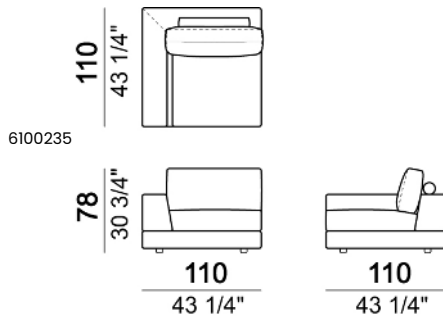

SEAT HEIGHT: 40 cm – 44 cm with feet h.8 cm.

ARM HEIGHT: 54 cm.

FEET: plastic h.4 cm. The height of the foot can be made 8 cm on request, without extra charge.

ACCESSORIES: bookshelves and trays in marble or in smoked glass.

Metal parts of the marble bookshelves: micaceous brown, oxy grey or black nickel.

Sofa

Sofa with back plat - depth 138 cm.

Right or left corner sofa with back plat - depth 138 cm.

Right or left unit

Right or left unit with back plat - depth 138 cm.

Right or left corner unit with back plat - depth 138 cm.

Right or left corner unit

Unit with right or left arm and plat

Square corner

Right or left corner unit with plat

Pouf

Pouf with side plat

Pouf with corner plat

Composition "L" (left corner unit 250 cm with left plat + pouf with corner plat + central unit 110 cm + central unit 154 cm with back plat).

Composition "M" (right unit 222 cm with back plat - depth 138 cm + pouf with side plat + central unit 154 cm + Relax unit type B 138 cm with left plat).