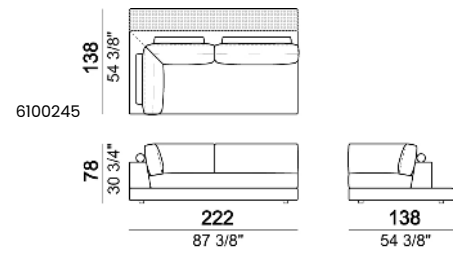

SEAT HEIGHT: 40 cm – 44 cm with feet h.8 cm.

ARM HEIGHT: 54 cm.

FEET: plastic h.4 cm. The height of the foot can be made 8 cm on request, without extra charge.

ACCESSORIES: bookshelves and trays in marble or in smoked glass.

Metal parts of the marble bookshelves: micaceous brown, oxy grey or black nickel.

Sofa

Sofa with back plat - depth 138 cm.

Right or left corner sofa with back plat - depth 138 cm.

Right or left unit

Right or left unit with back plat - depth 138 cm.

Right or left corner unit with back plat - depth 138 cm.

Right or left corner unit

Unit with right or left arm and plat

Square corner

Right or left corner unit with plat

Pouf

Pouf with side plat

Pouf with corner plat

Composition "L" (left corner unit 250 cm with left plat + pouf with corner plat + central unit 110 cm + central unit 154 cm with back plat).

Composition "M" (right unit 222 cm with back plat - depth 138 cm + pouf with side plat + central unit 154 cm + Relax unit type B 138 cm with left plat).