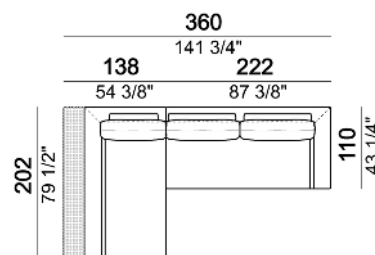

Central unit

Central unit with back plat - depth 138 cm.

Tray

Bookshelf

Composition "A" (Relax unit type B 110 cm with right plat + left unit 202 cm).

Composition "B" (Relax unit type A 110 cm with right full arm + left unit 202 cm).

Composition "C" (Relax unit type C 138 cm with left full arm and plat + right unit 222 cm).

Composition "D" (Relax unit type B 138 cm with left plat + right unit 222 cm).

Composition "E" (Relax unit type D 138 cm with left full arm and back plat + right unit 222 cm with back plat - depth 138 cm).

Composition "G" (Right corner sofa with back plat - depth 138 cm + right unit 202 cm).

Composition "H" (left unit 222 cm with back plat - depth 138 cm + right unit 222 cm + pouf with side plat).

Composition "I" (Right unit 222 cm with back plat - depth 138 cm + left unit 222 cm with back plat - depth 138 cm + pouf with corner plat).

Composition "L" (left corner unit 250 cm with left plat + pouf with corner plat + central unit 110 cm + central unit 154 cm with back plat).

Composition "M" (right unit 222 cm with back plat - depth 138 cm + pouf with side plat + central unit 154 cm + Relax unit type B 138 cm with left plat).