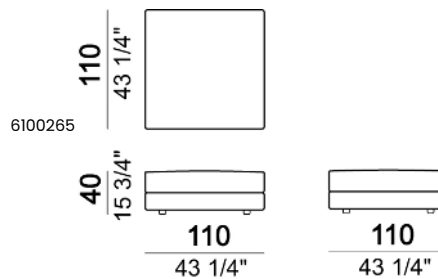

SEAT HEIGHT: 40 cm – 44 cm with feet h.8 cm.

ARM HEIGHT: 54 cm.

FEET: plastic h.4 cm. The height of the foot can be made 8 cm on request, without extra charge.

ACCESSORIES: bookshelves and trays in marble or in smoked glass.

Metal parts of the marble bookshelves: micaceous brown, oxy grey or black nickel.

Sofa

Sofa with back plat - depth 138 cm.

Right or left corner sofa with back plat - depth 138 cm.

Right or left unit

Right or left unit with back plat - depth 138 cm.

Right or left corner unit with back plat - depth 138 cm.

Right or left corner unit

Unit with right or left arm and plat

Square corner

Right or left corner unit with plat

Pouf

Pouf with side plat

Pouf with corner plat

Composition "L" (left corner unit 250 cm with left plat + pouf with corner plat + central unit 110 cm + central unit 154 cm with back plat).

Composition "M" (right unit 222 cm with back plat - depth 138 cm + pouf with side plat + central unit 154 cm + Relax unit type B 138 cm with left plat).