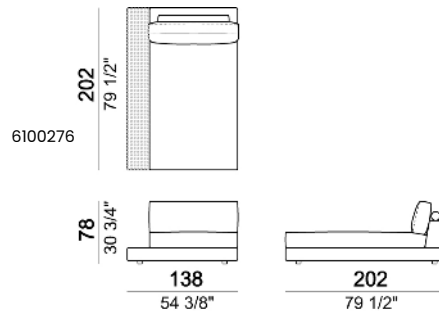

SEAT HEIGHT: 40 cm – 44 cm with feet h.8 cm.

ARM HEIGHT: 54 cm.

FEET: plastic h.4 cm. The height of the foot can be made 8 cm on request, without extra charge.

ACCESSORIES: bookshelves and trays in marble or in smoked glass.

Right or left corner unit with back plat - depth 138 cm.

Right or left corner unit

Unit with right or left arm and plat

Square corner

Right or left corner unit with plat

Pouf

Pouf with side plat

Pouf with corner plat

Relax unit type A 110 cm with right or left full arm

Relax unit type A 138 cm with right or left full arm

Relax unit type B 110 cm with right or left plat

Relax unit type B 138 cm with right or left plat

Relax unit type C 138 cm with right or left full arm and right or left plat.

Relax unit type C 166 cm with right or left full arm and plat

Relax unit type D 138 cm with right or left full arm and back plat.