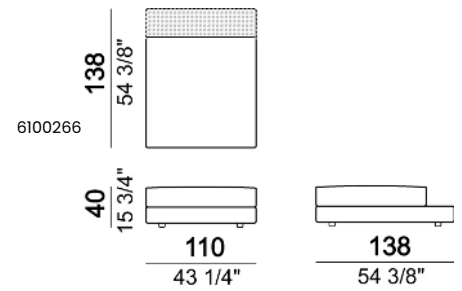

SEAT HEIGHT: 40 cm – 44 cm with feet h.8 cm.

ARM HEIGHT: 54 cm.

FEET: plastic h.4 cm. The height of the foot can be made 8 cm on request, without extra charge.

ACCESSORIES: bookshelves and trays in marble or in smoked glass.

Metal parts of the marble bookshelves: micaceous brown, oxy grey or black nickel.

Sofa

Sofa with back plat - depth 138 cm.

Right or left corner sofa with back plat - depth 138 cm.

Right or left unit

Right or left unit with back plat - depth 138 cm.

Right or left corner unit with back plat - depth 138 cm.

Right or left corner unit

Unit with right or left arm and plat

Square corner

Right or left corner unit with plat

Pouf

Pouf with side plat

Pouf with corner plat

Composition "L" (left corner unit 250 cm with left plat + pouf with corner plat + central unit 110 cm + central unit 154 cm with back plat).

Composition "M" (right unit 222 cm with back plat - depth 138 cm + pouf with side plat + central unit 154 cm + Relax unit type B 138 cm with left plat).