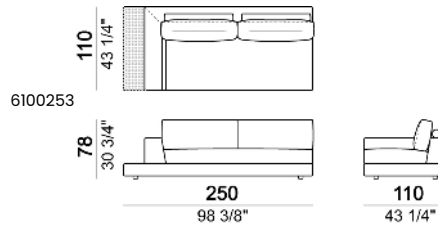

SEAT HEIGHT: 40 cm – 44 cm with feet h.8 cm.

ARM HEIGHT: 54 cm.

FEET: plastic h.4 cm. The height of the foot can be made 8 cm on request, without extra charge.

ACCESSORIES: bookshelves and trays in marble or in smoked glass.

Metal parts of the marble bookshelves: micaceous brown, oxy grey or black nickel.

Sofa

Sofa with back plat - depth 138 cm.

Right or left corner sofa with back plat - depth 138 cm.

Right or left unit

Right or left unit with back plat - depth 138 cm.

Right or left corner unit with back plat - depth 138 cm.

Right or left corner unit

Unit with right or left arm and plat

Square corner

Right or left corner unit with plat

Pouf

Pouf with side plat

Pouf with corner plat

Composition "L" (left corner unit 250 cm with left plat + pouf with corner plat + central unit 110 cm + central unit 154 cm with back plat).

Composition "M" (right unit 222 cm with back plat - depth 138 cm + pouf with side plat + central unit 154 cm + Relax unit type B 138 cm with left plat).