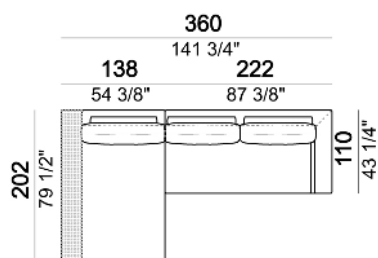

Central unit

Central unit with back plat - depth 138 cm.

Tray

Bookshelf

Composition "A" (Relax unit type B 110 cm with right plat + left unit 202 cm).

Composition "B" (Relax unit type A 110 cm with right full arm + left unit 202 cm).

Composition "C" (Relax unit type C 138 cm with left full arm and plat + right unit 222 cm).

Composition "D" (Relax unit type B 138 cm with left plat + right unit 222 cm).

Composition "E" (Relax unit type D 138 cm with left full arm and back plat + right unit 222 cm with back plat - depth 138 cm).

Composition "G" (Right corner sofa with back plat - depth 138 cm + right unit 202 cm).

Composition "H" (left unit 222 cm with back plat - depth 138 cm + right unit 222 cm + pouf with side plat).

Composition "I" (Right unit 222 cm with back plat - depth 138 cm + left unit 222 cm with back plat - depth 138 cm + pouf with corner plat).

Composition "L" (left corner unit 250 cm with left plat + pouf with corner plat + central unit 110 cm + central unit 154 cm with back plat).

Composition "M" (right unit 222 cm with back plat - depth 138 cm + pouf with side plat + central unit 154 cm + Relax unit type B 138 cm with left plat).