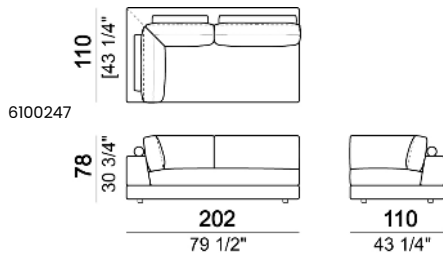

SEAT HEIGHT: 40 cm – 44 cm with feet h.8 cm.

ARM HEIGHT: 54 cm.

FEET: plastic h.4 cm. The height of the foot can be made 8 cm on request, without extra charge.

ACCESSORIES: bookshelves and trays in marble or in smoked glass.

Metal parts of the marble bookshelves: micaceous brown, oxy grey or black nickel.

Sofa

Sofa with back plat - depth 138 cm.

Right or left corner sofa with back plat - depth 138 cm.

Right or left unit

Right or left unit with back plat - depth 138 cm.

Right or left corner unit with back plat - depth 138 cm.

Right or left corner unit

Unit with right or left arm and plat

Square corner

Right or left corner unit with plat

Pouf

Pouf with side plat

Pouf with corner plat

Composition "L" (left corner unit 250 cm with left plat + pouf with corner plat + central unit 110 cm + central unit 154 cm with back plat).

Composition "M" (right unit 222 cm with back plat - depth 138 cm + pouf with side plat + central unit 154 cm + Relax unit type B 138 cm with left plat).