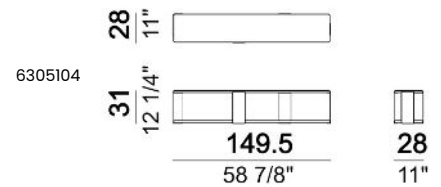

Relax unit type A 110 cm with right or left full arm

Relax unit type A 138 cm with right or left full arm

Relax unit type B 110 cm with right or left plat

Relax unit type B 138 cm with right or left plat

Relax unit type C 138 cm with right or left full arm and right or left plat.

Relax unit type C 166 cm with right or left full arm and plat

Relax unit type D 138 cm with right or left full arm and back plat.

Central unit

Central unit with back plat - depth 138 cm.

Tray

Bookshelf

Composition "A" (Relax unit type B 110 cm with right plat + left unit 202 cm).

Composition "B" (Relax unit type A 110 cm with right full arm + left unit 202 cm).

Composition "L" (left corner unit 250 cm with left plat + pouf with corner plat + central unit 110 cm + central unit 154 cm with back plat).

Composition "M" (right unit 222 cm with back plat - depth 138 cm + pouf with side plat + central unit 154 cm + Relax unit type B 138 cm with left plat).