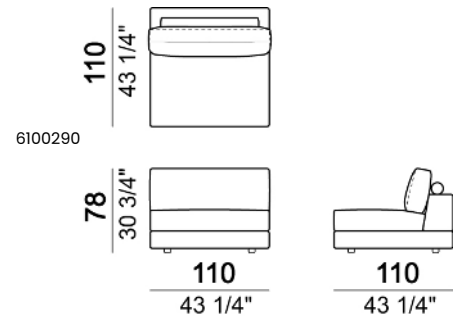

SEAT HEIGHT: 40 cm – 44 cm with feet h.8 cm.

ARM HEIGHT: 54 cm.

FEET: plastic h.4 cm. The height of the foot can be made 8 cm on request, without extra charge.

ACCESSORIES: bookshelves and trays in marble or in smoked glass.

Relax unit type A 110 cm with right or left full arm

Relax unit type A 138 cm with right or left full arm

Relax unit type B 110 cm with right or left plat

Relax unit type B 138 cm with right or left plat

Relax unit type C 138 cm with right or left full arm and right or left plat.

Relax unit type C 166 cm with right or left full arm and plat

Relax unit type D 138 cm with right or left full arm and back plat.

Central unit

Central unit with back plat - depth 138 cm.

Tray

Bookshelf

Composition "A" (Relax unit type B 110 cm with right plat + left unit 202 cm).

Composition "B" (Relax unit type A 110 cm with right full arm + left unit 202 cm).