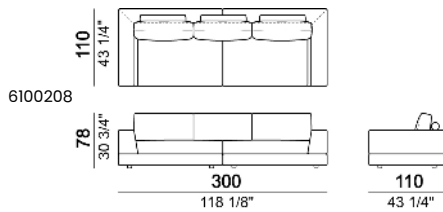

SEAT HEIGHT: 40 cm – 44 cm with feet h.8 cm.

ARM HEIGHT: 54 cm.

FEET: plastic h.4 cm. The height of the foot can be made 8 cm on request, without extra charge.

ACCESSORIES: bookshelves and trays in marble or in smoked glass.

Metal parts of the marble bookshelves: micaceous brown, oxy grey or black nickel.

Sofa

Sofa with back plat - depth 138 cm.

Right or left corner sofa with back plat - depth 138 cm.

Right or left unit

Right or left unit with back plat - depth 138 cm.

Composition "L" (left corner unit 250 cm with left plat + pouf with corner plat + central unit 110 cm + central unit 154 cm with back plat).

Composition "M" (right unit 222 cm with back plat - depth 138 cm + pouf with side plat + central unit 154 cm + Relax unit type B 138 cm with left plat).

Composition "N" (left unit 222 cm with back plat - depth 138 cm + pouf with side plat + Relax unit type D 138 cm with right full arm and back plat).