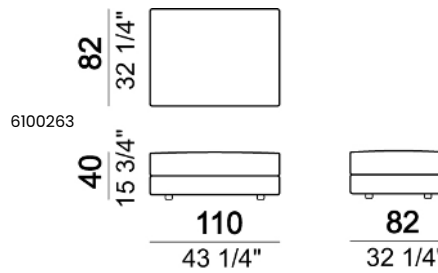

SEAT HEIGHT: 40 cm – 44 cm with feet h.8 cm.

ARM HEIGHT: 54 cm.

FEET: plastic h.4 cm. The height of the foot can be made 8 cm on request, without extra charge.

ACCESSORIES: bookshelves and trays in marble or in smoked glass.

Metal parts of the marble bookshelves: micaceous brown, oxy grey or black nickel.

Sofa

Sofa with back plat - depth 138 cm.

Right or left corner sofa with back plat - depth 138 cm.

Right or left unit

Right or left unit with back plat - depth 138 cm.

Right or left corner unit with back plat - depth 138 cm.

Right or left corner unit

Unit with right or left arm and plat

Square corner

Right or left corner unit with plat

Pouf

Pouf with side plat

Pouf with corner plat

Relax unit type A 110 cm with right or left full arm

Relax unit type A 138 cm with right or left full arm

Relax unit type B 110 cm with right or left plat

Relax unit type B 138 cm with right or left plat