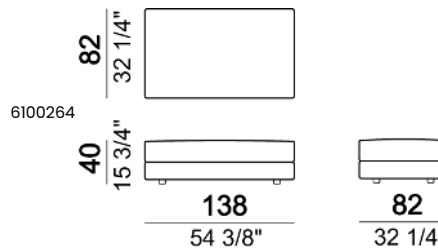

SEAT HEIGHT: 40 cm – 44 cm with feet h.8 cm.

ARM HEIGHT: 54 cm.

FEET: plastic h.4 cm. The height of the foot can be made 8 cm on request, without extra charge.

ACCESSORIES: bookshelves and trays in marble or in smoked glass.

Metal parts of the marble bookshelves: micaceous brown, oxy grey or black nickel.

Sofa

Sofa with back plat - depth 138 cm.

Right or left corner sofa with back plat - depth 138 cm.

Right or left unit

Right or left unit with back plat - depth 138 cm.

Right or left corner unit with back plat - depth 138 cm.

Right or left corner unit

Unit with right or left arm and plat

Square corner

Right or left corner unit with plat

Pouf

Pouf with side plat

Pouf with corner plat

Relax unit type A 110 cm with right or left full arm

Relax unit type A 138 cm with right or left full arm

Relax unit type B 110 cm with right or left plat

Relax unit type B 138 cm with right or left plat