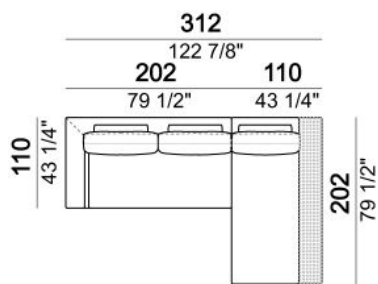

Central unit

Central unit with back plat - depth 138 cm.

Tray

Bookshelf

Composition "A" (Relax unit type B 110 cm with right plat + left unit 202 cm).

Composition "B" (Relax unit type A 110 cm with right full arm + left unit 202 cm).

Composition "C" (Relax unit type C 138 cm with left full arm and plat + right unit 222 cm).

Composition "D" (Relax unit type B 138 cm with left plat + right unit 222 cm).

Composition "E" (Relax unit type D 138 cm with left full arm and back plat + right unit 222 cm with back plat - depth 138 cm).

Composition "G" (Right corner sofa with back plat - depth 138 cm + right unit 202 cm).

Composition "H" (left unit 222 cm with back plat - depth 138 cm + right unit 222 cm + pouf with side plat).

Composition "I" (Right unit 222 cm with back plat - depth 138 cm + left unit 222 cm with back plat - depth 138 cm + pouf with corner plat).

Composition "L" (left corner unit 250 cm with left plat + pouf with corner plat + central unit 110 cm + central unit 154 cm with back plat).

Composition "M" (right unit 222 cm with back plat - depth 138 cm + pouf with side plat + central unit 154 cm + Relax unit type B 138 cm with left plat).