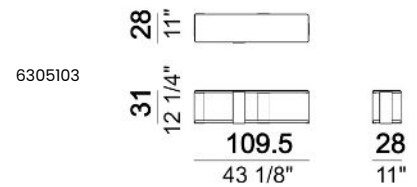

SEAT HEIGHT: 40 cm – 44 cm with feet h.8 cm.

ARM HEIGHT: 54 cm.

FEET: plastic h.4 cm. The height of the foot can be made 8 cm on request, without extra charge.

ACCESSORIES: bookshelves and trays in marble or in smoked glass.

Relax unit type A 110 cm with right or left full arm

Relax unit type A 138 cm with right or left full arm

Relax unit type B 110 cm with right or left plat

Relax unit type B 138 cm with right or left plat

Relax unit type C 138 cm with right or left full arm and right or left plat.

Relax unit type C 166 cm with right or left full arm and plat

Relax unit type D 138 cm with right or left full arm and back plat.

Central unit

Central unit with back plat - depth 138 cm.

Tray

Bookshelf

Composition "A" (Relax unit type B 110 cm with right plat + left unit 202 cm).

Composition "B" (Relax unit type A 110 cm with right full arm + left unit 202 cm).