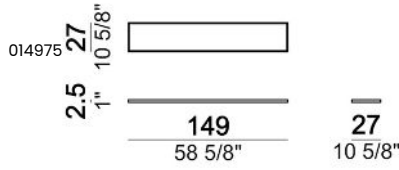

Relax unit type C 138 cm with right or left full arm and right or left plat.

Relax unit type C 166 cm with right or left full arm and plat

Relax unit type D 138 cm with right or left full arm and back plat.

Central unit

Central unit with back plat - depth 138 cm.

Tray

Bookshelf

Composition "A" (Relax unit type B 110 cm with right plat + left unit 202 cm).

Composition "B" (Relax unit type A 110 cm with right full arm + left unit 202 cm).

Composition "G" (Right corner sofa with back plat - depth 138 cm + right unit 202 cm).

Composition "H" (left unit 222 cm with back plat - depth 138 cm + right unit 222 cm + pouf with side plat).

Composition "I" (Right unit 222 cm with back plat - depth 138 cm + left unit 222 cm with back plat - depth 138 cm + pouf with corner plat).

Composition "L" (left corner unit 250 cm with left plat + pouf with corner plat + central unit 110 cm + central unit 154 cm with back plat).

Composition "M" (right unit 222 cm with back plat - depth 138 cm + pouf with side plat + central unit 154 cm + Relax unit type B 138 cm with left plat).