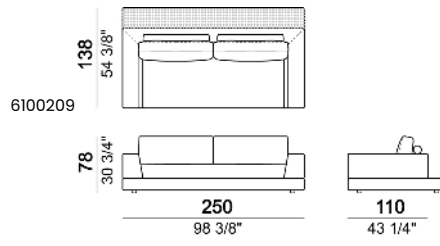

SEAT HEIGHT: 40 cm – 44 cm with feet h.8 cm.

ARM HEIGHT: 54 cm.

FEET: plastic h.4 cm. The height of the foot can be made 8 cm on request, without extra charge.

ACCESSORIES: bookshelves and trays in marble or in smoked glass.

Metal parts of the marble bookshelves: micaceous brown, oxy grey or black nickel.

Sofa

Sofa with back plat - depth 138 cm.

Right or left corner sofa with back plat - depth 138 cm.

Right or left unit

Right or left unit with back plat - depth 138 cm.

Composition "L" (left corner unit 250 cm with left plat + pouf with corner plat + central unit 110 cm + central unit 154 cm with back plat).

Composition "M" (right unit 222 cm with back plat - depth 138 cm + pouf with side plat + central unit 154 cm + Relax unit type B 138 cm with left plat).

Composition "N" (left unit 222 cm with back plat - depth 138 cm + pouf with side plat + Relax unit type D 138 cm with right full arm and back plat).