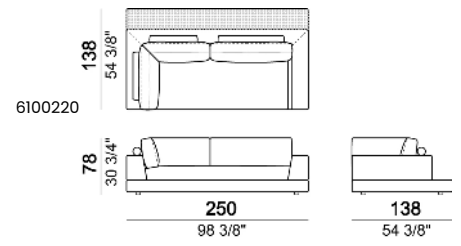

SEAT HEIGHT: 40 cm – 44 cm with feet h.8 cm.

ARM HEIGHT: 54 cm.

FEET: plastic h.4 cm. The height of the foot can be made 8 cm on request, without extra charge.

ACCESSORIES: bookshelves and trays in marble or in smoked glass.

Metal parts of the marble bookshelves: micaceous brown, oxy grey or black nickel.

Sofa

Sofa with back plat - depth 138 cm.

Right or left corner sofa with back plat - depth 138 cm.

Right or left unit

Right or left unit with back plat - depth 138 cm.

Composition "L" (left corner unit 250 cm with left plat + pouf with corner plat + central unit 110 cm + central unit 154 cm with back plat).

Composition "M" (right unit 222 cm with back plat - depth 138 cm + pouf with side plat + central unit 154 cm + Relax unit type B 138 cm with left plat).

Composition "N" (left unit 222 cm with back plat - depth 138 cm + pouf with side plat + Relax unit type D 138 cm with right full arm and back plat).