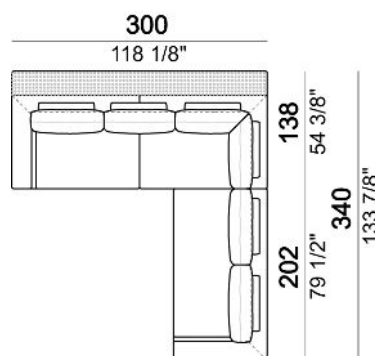

Central unit

Central unit with back plat - depth 138 cm.

Tray

Bookshelf

Composition "A" (Relax unit type B 110 cm with right plat + left unit 202 cm).

Composition "B" (Relax unit type A 110 cm with right full arm + left unit 202 cm).

Composition "C" (Relax unit type C 138 cm with left full arm and plat + right unit 222 cm).

Composition "D" (Relax unit type B 138 cm with left plat + right unit 222 cm).

Composition "E" (Relax unit type D 138 cm with left full arm and back plat + right unit 222 cm with back plat - depth 138 cm).

Composition "G" (Right corner sofa with back plat - depth 138 cm + right unit 202 cm).

Composition "H" (left unit 222 cm with back plat - depth 138 cm + right unit 222 cm + pouf with side plat).

Composition "I" (Right unit 222 cm with back plat - depth 138 cm + left unit 222 cm with back plat - depth 138 cm + pouf with corner plat).

Composition "L" (left corner unit 250 cm with left plat + pouf with corner plat + central unit 110 cm + central unit 154 cm with back plat).

Composition "M" (right unit 222 cm with back plat - depth 138 cm + pouf with side plat + central unit 154 cm + Relax unit type B 138 cm with left plat).