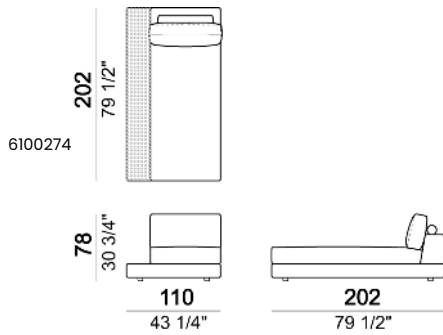

SEAT HEIGHT: 40 cm – 44 cm with feet h.8 cm.

ARM HEIGHT: 54 cm.

FEET: plastic h.4 cm. The height of the foot can be made 8 cm on request, without extra charge.

ACCESSORIES: bookshelves and trays in marble or in smoked glass.

Metal parts of the marble bookshelves: micaceous brown, oxy grey or black nickel.

Sofa

Sofa with back plat - depth 138 cm.

Right or left corner sofa with back plat - depth 138 cm.

Right or left unit

Right or left unit with back plat - depth 138 cm.

Right or left corner unit with back plat - depth 138 cm.

Right or left corner unit

Unit with right or left arm and plat

Square corner

Right or left corner unit with plat

Pouf

Pouf with side plat

Pouf with corner plat

Relax unit type A 110 cm with right or left full arm

Relax unit type A 138 cm with right or left full arm

Relax unit type B 110 cm with right or left plat

Relax unit type B 138 cm with right or left plat