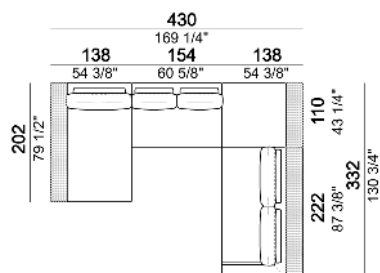

Composition "C" (Relax unit type C 138 cm with left full arm and plat + right unit 222 cm).

Composition "D" (Relax unit type B 138 cm with left plat + right unit 222 cm).

Composition "E" (Relax unit type D 138 cm with left full arm and back plat + right unit 222 cm with back plat - depth 138 cm).

Composition "G" (Right corner sofa with back plat - depth 138 cm + right unit 202 cm).

Composition "H" (left unit 222 cm with back plat - depth 138 cm + right unit 222 cm + pouf with side plat).

Composition "I" (Right unit 222 cm with back plat - depth 138 cm + left unit 222 cm with back plat - depth 138 cm + pouf with corner plat).

Composition "L" (left corner unit 250 cm with left plat + pouf with corner plat + central unit 110 cm + central unit 154 cm with back plat).

Composition "M" (right unit 222 cm with back plat - depth 138 cm + pouf with side plat + central unit 154 cm + Relax unit type B 138 cm with left plat).

Composition "N" (left unit 222 cm with back plat - depth 138 cm + pouf with side plat + Relax unit type D 138 cm with right full arm and back plat).