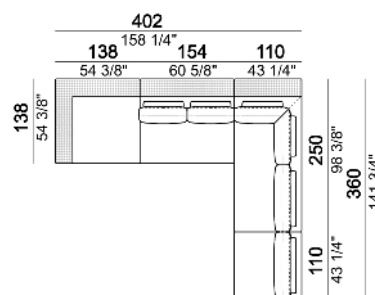

Composition "C" (Relax unit type C 138 cm with left full arm and plat + right unit 222 cm).

Composition "D" (Relax unit type B 138 cm with left plat + right unit 222 cm).

Composition "E" (Relax unit type D 138 cm with left full arm and back plat + right unit 222 cm with back plat - depth 138 cm).

Composition "G" (Right corner sofa with back plat - depth 138 cm + right unit 202 cm).

Composition "H" (left unit 222 cm with back plat - depth 138 cm + right unit 222 cm + pouf with side plat).

Composition "I" (Right unit 222 cm with back plat - depth 138 cm + left unit 222 cm with back plat - depth 138 cm + pouf with corner plat).

Composition "L" (left corner unit 250 cm with left plat + pouf with corner plat + central unit 110 cm + central unit 154 cm with back plat).

Composition "M" (right unit 222 cm with back plat - depth 138 cm + pouf with side plat + central unit 154 cm + Relax unit type B 138 cm with left plat).

Composition "N" (left unit 222 cm with back plat - depth 138 cm + pouf with side plat + Relax unit type D 138 cm with right full arm and back plat).