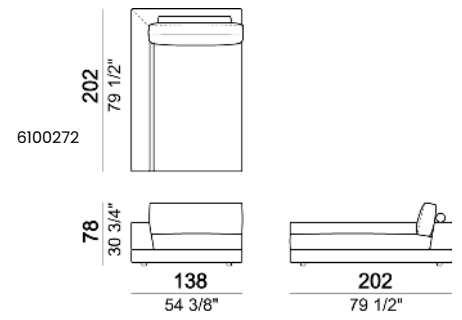

SEAT HEIGHT: 40 cm – 44 cm with feet h.8 cm.

ARM HEIGHT: 54 cm.

FEET: plastic h.4 cm. The height of the foot can be made 8 cm on request, without extra charge.

ACCESSORIES: bookshelves and trays in marble or in smoked glass.

Metal parts of the marble bookshelves: micaceous brown, oxy grey or black nickel.

Sofa

Sofa with back plat - depth 138 cm.

Right or left corner sofa with back plat - depth 138 cm.

Right or left unit

Right or left unit with back plat - depth 138 cm.

Right or left corner unit with back plat - depth 138 cm.

Right or left corner unit

Unit with right or left arm and plat

Square corner

Right or left corner unit with plat

Pouf

Pouf with side plat

Pouf with corner plat

Relax unit type A 110 cm with right or left full arm

Relax unit type A 138 cm with right or left full arm

Relax unit type B 110 cm with right or left plat

Relax unit type B 138 cm with right or left plat