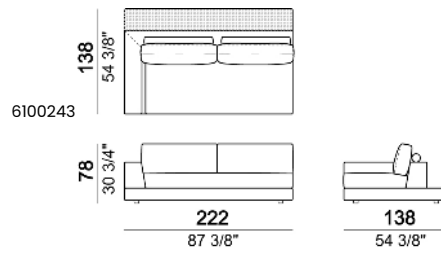

SEAT HEIGHT: 40 cm – 44 cm with feet h.8 cm.

ARM HEIGHT: 54 cm.

FEET: plastic h.4 cm. The height of the foot can be made 8 cm on request, without extra charge.

ACCESSORIES: bookshelves and trays in marble or in smoked glass.

Metal parts of the marble bookshelves: micaceous brown, oxy grey or black nickel.

Sofa

Sofa with back plat - depth 138 cm.

Right or left corner sofa with back plat - depth 138 cm.

Right or left unit

Right or left unit with back plat - depth 138 cm.

Right or left corner unit with back plat - depth 138 cm.

Right or left corner unit

Unit with right or left arm and plat

Square corner

Right or left corner unit with plat

Pouf

Pouf with side plat

Pouf with corner plat

Composition "L" (left corner unit 250 cm with left plat + pouf with corner plat + central unit 110 cm + central unit 154 cm with back plat).

Composition "M" (right unit 222 cm with back plat - depth 138 cm + pouf with side plat + central unit 154 cm + Relax unit type B 138 cm with left plat).