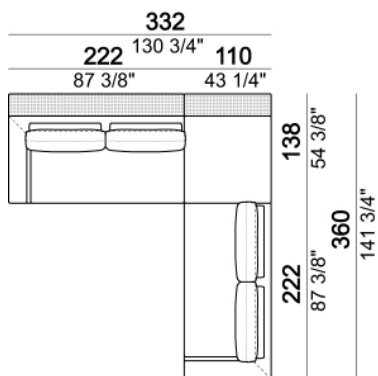

Central unit

Central unit with back plat - depth 138 cm.

Tray

Bookshelf

Composition "A" (Relax unit type B 110 cm with right plat + left unit 202 cm).

Composition "B" (Relax unit type A 110 cm with right full arm + left unit 202 cm).

Composition "C" (Relax unit type C 138 cm with left full arm and plat + right unit 222 cm).

Composition "D" (Relax unit type B 138 cm with left plat + right unit 222 cm).

Composition "E" (Relax unit type D 138 cm with left full arm and back plat + right unit 222 cm with back plat - depth 138 cm).

Composition "G" (Right corner sofa with back plat - depth 138 cm + right unit 202 cm).

Composition "H" (left unit 222 cm with back plat - depth 138 cm + right unit 222 cm + pouf with side plat).

Composition "I" (Right unit 222 cm with back plat - depth 138 cm + left unit 222 cm with back plat - depth 138 cm + pouf with corner plat).

Composition "L" (left corner unit 250 cm with left plat + pouf with corner plat + central unit 110 cm + central unit 154 cm with back plat).

Composition "M" (right unit 222 cm with back plat - depth 138 cm + pouf with side plat + central unit 154 cm + Relax unit type B 138 cm with left plat).