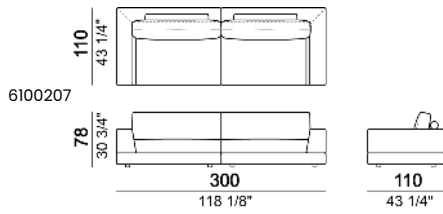

SEAT HEIGHT: 40 cm – 44 cm with feet h.8 cm.

ARM HEIGHT: 54 cm.

FEET: plastic h.4 cm. The height of the foot can be made 8 cm on request, without extra charge.

ACCESSORIES: bookshelves and trays in marble or in smoked glass.

Metal parts of the marble bookshelves: micaceous brown, oxy grey or black nickel.

Sofa

Sofa with back plat - depth 138 cm.

Right or left corner sofa with back plat - depth 138 cm.

Right or left unit

Right or left unit with back plat - depth 138 cm.

Composition "L" (left corner unit 250 cm with left plat + pouf with corner plat + central unit 110 cm + central unit 154 cm with back plat).

Composition "M" (right unit 222 cm with back plat - depth 138 cm + pouf with side plat + central unit 154 cm + Relax unit type B 138 cm with left plat).

Composition "N" (left unit 222 cm with back plat - depth 138 cm + pouf with side plat + Relax unit type D 138 cm with right full arm and back plat).