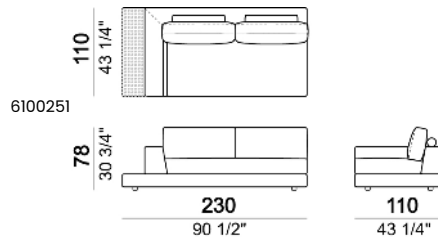

SEAT HEIGHT: 40 cm – 44 cm with feet h.8 cm.

ARM HEIGHT: 54 cm.

FEET: plastic h.4 cm. The height of the foot can be made 8 cm on request, without extra charge.

ACCESSORIES: bookshelves and trays in marble or in smoked glass.

Metal parts of the marble bookshelves: micaceous brown, oxy grey or black nickel.

Sofa

Sofa with back plat - depth 138 cm.

Right or left corner sofa with back plat - depth 138 cm.

Right or left unit

Right or left unit with back plat - depth 138 cm.

Right or left corner unit with back plat - depth 138 cm.

Right or left corner unit

Unit with right or left arm and plat

Square corner

Right or left corner unit with plat

Pouf

Pouf with side plat

Pouf with corner plat

Composition "L" (left corner unit 250 cm with left plat + pouf with corner plat + central unit 110 cm + central unit 154 cm with back plat).

Composition "M" (right unit 222 cm with back plat - depth 138 cm + pouf with side plat + central unit 154 cm + Relax unit type B 138 cm with left plat).