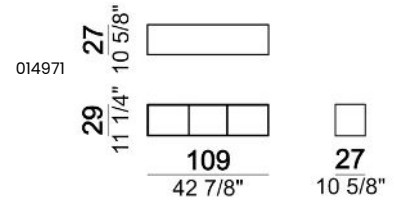

Relax unit type A 110 cm with right or left full arm

Relax unit type A 138 cm with right or left full arm

Relax unit type B 110 cm with right or left plat

Relax unit type B 138 cm with right or left plat

Relax unit type C 138 cm with right or left full arm and right or left plat.

Relax unit type C 166 cm with right or left full arm and plat

Relax unit type D 138 cm with right or left full arm and back plat.

Central unit

Central unit with back plat - depth 138 cm.

Tray

Bookshelf

Composition "A" (Relax unit type B 110 cm with right plat + left unit 202 cm).

Composition "B" (Relax unit type A 110 cm with right full arm + left unit 202 cm).

Composition "L" (left corner unit 250 cm with left plat + pouf with corner plat + central unit 110 cm + central unit 154 cm with back plat).

Composition "M" (right unit 222 cm with back plat - depth 138 cm + pouf with side plat + central unit 154 cm + Relax unit type B 138 cm with left plat).