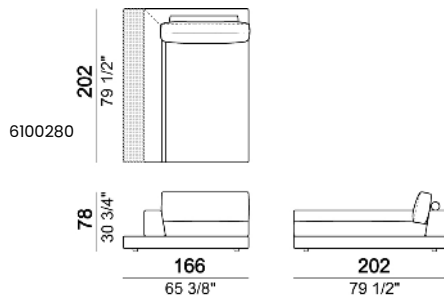

SEAT HEIGHT: 40 cm – 44 cm with feet h.8 cm.

ARM HEIGHT: 54 cm.

FEET: plastic h.4 cm. The height of the foot can be made 8 cm on request, without extra charge.

ACCESSORIES: bookshelves and trays in marble or in smoked glass.

Right or left corner unit with back plat - depth 138 cm.

Right or left corner unit

Unit with right or left arm and plat

Square corner

Right or left corner unit with plat

Pouf

Pouf with side plat

Pouf with corner plat

Relax unit type A 110 cm with right or left full arm

Relax unit type A 138 cm with right or left full arm

Relax unit type B 110 cm with right or left plat

Relax unit type B 138 cm with right or left plat

Relax unit type C 138 cm with right or left full arm and right or left plat.

Relax unit type C 166 cm with right or left full arm and plat

Relax unit type D 138 cm with right or left full arm and back plat.