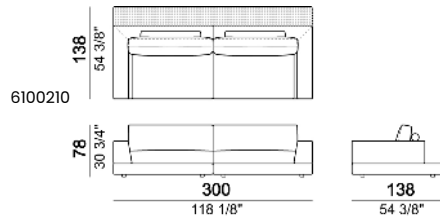

SEAT HEIGHT: 40 cm – 44 cm with feet h.8 cm.

ARM HEIGHT: 54 cm.

FEET: plastic h.4 cm. The height of the foot can be made 8 cm on request, without extra charge.

ACCESSORIES: bookshelves and trays in marble or in smoked glass.

Metal parts of the marble bookshelves: micaceous brown, oxy grey or black nickel.

Sofa

Sofa with back plat - depth 138 cm.

Right or left corner sofa with back plat - depth 138 cm.

Right or left unit

Right or left unit with back plat - depth 138 cm.

Composition "L" (left corner unit 250 cm with left plat + pouf with corner plat + central unit 110 cm + central unit 154 cm with back plat).

Composition "M" (right unit 222 cm with back plat - depth 138 cm + pouf with side plat + central unit 154 cm + Relax unit type B 138 cm with left plat).

Composition "N" (left unit 222 cm with back plat - depth 138 cm + pouf with side plat + Relax unit type D 138 cm with right full arm and back plat).