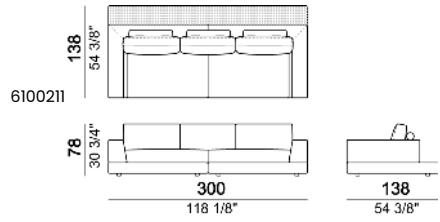

SEAT HEIGHT: 40 cm – 44 cm with feet h.8 cm.

ARM HEIGHT: 54 cm.

FEET: plastic h.4 cm. The height of the foot can be made 8 cm on request, without extra charge.

ACCESSORIES: bookshelves and trays in marble or in smoked glass.

Metal parts of the marble bookshelves: micaceous brown, oxy grey or black nickel.

Sofa

Sofa with back plat - depth 138 cm.

Right or left corner sofa with back plat - depth 138 cm.

Right or left unit

Right or left unit with back plat - depth 138 cm.

Composition "L" (left corner unit 250 cm with left plat + pouf with corner plat + central unit 110 cm + central unit 154 cm with back plat).

Composition "M" (right unit 222 cm with back plat - depth 138 cm + pouf with side plat + central unit 154 cm + Relax unit type B 138 cm with left plat).

Composition "N" (left unit 222 cm with back plat - depth 138 cm + pouf with side plat + Relax unit type D 138 cm with right full arm and back plat).