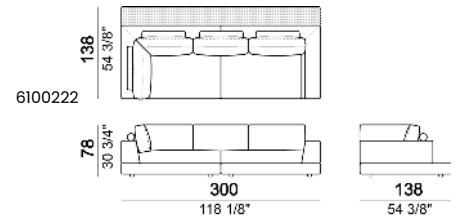

SEAT HEIGHT: 40 cm – 44 cm with feet h.8 cm.

ARM HEIGHT: 54 cm.

FEET: plastic h.4 cm. The height of the foot can be made 8 cm on request, without extra charge.

ACCESSORIES: bookshelves and trays in marble or in smoked glass.

Metal parts of the marble bookshelves: micaceous brown, oxy grey or black nickel.

Sofa

Sofa with back plat - depth 138 cm.

Right or left corner sofa with back plat - depth 138 cm.

Right or left unit

Right or left unit with back plat - depth 138 cm.

Composition "L" (left corner unit 250 cm with left plat + pouf with corner plat + central unit 110 cm + central unit 154 cm with back plat).

Composition "M" (right unit 222 cm with back plat - depth 138 cm + pouf with side plat + central unit 154 cm + Relax unit type B 138 cm with left plat).

Composition "N" (left unit 222 cm with back plat - depth 138 cm + pouf with side plat + Relax unit type D 138 cm with right full arm and back plat).