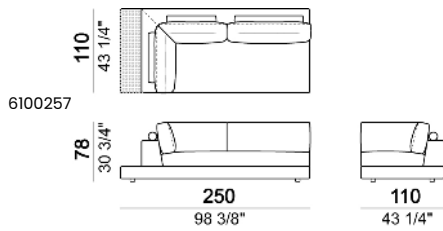

SEAT HEIGHT: 40 cm – 44 cm with feet h.8 cm.

ARM HEIGHT: 54 cm.

FEET: plastic h.4 cm. The height of the foot can be made 8 cm on request, without extra charge.

ACCESSORIES: bookshelves and trays in marble or in smoked glass.

Metal parts of the marble bookshelves: micaceous brown, oxy grey or black nickel.

Sofa

Sofa with back plat - depth 138 cm.

Right or left corner sofa with back plat - depth 138 cm.

Right or left unit

Right or left unit with back plat - depth 138 cm.

Right or left corner unit with back plat - depth 138 cm.

Right or left corner unit

Unit with right or left arm and plat

Square corner

Right or left corner unit with plat

Pouf

Pouf with side plat

Pouf with corner plat

Relax unit type A 110 cm with right or left full arm

Relax unit type A 138 cm with right or left full arm

Relax unit type B 110 cm with right or left plat

Relax unit type B 138 cm with right or left plat