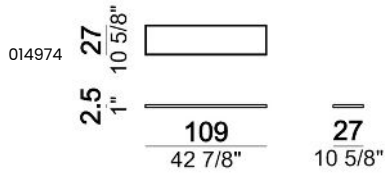

Relax unit type A 110 cm with right or left full arm

Relax unit type A 138 cm with right or left full arm

Relax unit type B 110 cm with right or left plat

Relax unit type B 138 cm with right or left plat

Relax unit type C 138 cm with right or left full arm and right or left plat.

Relax unit type C 166 cm with right or left full arm and plat

Relax unit type D 138 cm with right or left full arm and back plat.

Central unit

Central unit with back plat - depth 138 cm.

Tray

Bookshelf

Composition "A" (Relax unit type B 110 cm with right plat + left unit 202 cm).

Composition "B" (Relax unit type A 110 cm with right full arm + left unit 202 cm).

Composition "L" (left corner unit 250 cm with left plat + pouf with corner plat + central unit 110 cm + central unit 154 cm with back plat).

Composition "M" (right unit 222 cm with back plat - depth 138 cm + pouf with side plat + central unit 154 cm + Relax unit type B 138 cm with left plat).