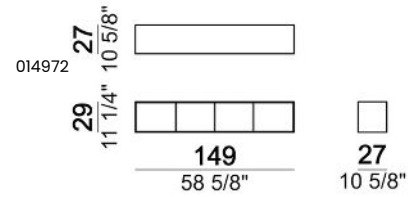

Relax unit type A 110 cm with right or left full arm

Relax unit type A 138 cm with right or left full arm

Relax unit type B 110 cm with right or left plat

Relax unit type B 138 cm with right or left plat

Relax unit type C 138 cm with right or left full arm and right or left plat.

Relax unit type C 166 cm with right or left full arm and plat

Relax unit type D 138 cm with right or left full arm and back plat.

Central unit

Central unit with back plat - depth 138 cm.

Tray

Bookshelf

Composition "A" (Relax unit type B 110 cm with right plat + left unit 202 cm).

Composition "B" (Relax unit type A 110 cm with right full arm + left unit 202 cm).

Composition "L" (left corner unit 250 cm with left plat + pouf with corner plat + central unit 110 cm + central unit 154 cm with back plat).

Composition "M" (right unit 222 cm with back plat - depth 138 cm + pouf with side plat + central unit 154 cm + Relax unit type B 138 cm with left plat).