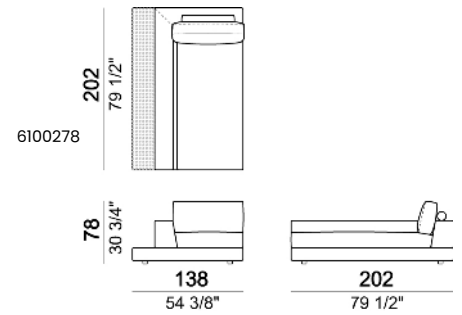

SEAT HEIGHT: 40 cm – 44 cm with feet h.8 cm.

ARM HEIGHT: 54 cm.

FEET: plastic h.4 cm. The height of the foot can be made 8 cm on request, without extra charge.

ACCESSORIES: bookshelves and trays in marble or in smoked glass.

Right or left corner unit with back plat - depth 138 cm.

Right or left corner unit

Unit with right or left arm and plat

Square corner

Right or left corner unit with plat

Pouf

Pouf with side plat

Pouf with corner plat

Relax unit type A 110 cm with right or left full arm

Relax unit type A 138 cm with right or left full arm

Relax unit type B 110 cm with right or left plat

Relax unit type B 138 cm with right or left plat

Relax unit type C 138 cm with right or left full arm and right or left plat.

Relax unit type C 166 cm with right or left full arm and plat

Relax unit type D 138 cm with right or left full arm and back plat.