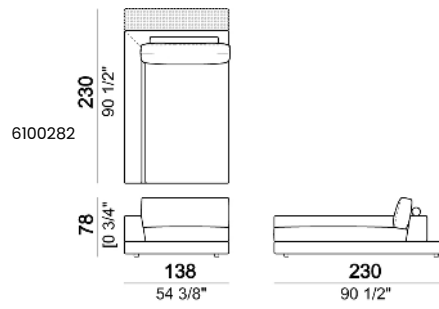

SEAT HEIGHT: 40 cm – 44 cm with feet h.8 cm.

ARM HEIGHT: 54 cm.

FEET: plastic h.4 cm. The height of the foot can be made 8 cm on request, without extra charge.

ACCESSORIES: bookshelves and trays in marble or in smoked glass.

Right or left corner unit with back plat - depth 138 cm.

Right or left corner unit

Unit with right or left arm and plat

Square corner

Right or left corner unit with plat

Pouf

Pouf with side plat

Pouf with corner plat

Relax unit type A 110 cm with right or left full arm

Relax unit type A 138 cm with right or left full arm

Relax unit type B 110 cm with right or left plat

Relax unit type B 138 cm with right or left plat

Relax unit type C 138 cm with right or left full arm and right or left plat.

Relax unit type C 166 cm with right or left full arm and plat

Relax unit type D 138 cm with right or left full arm and back plat.