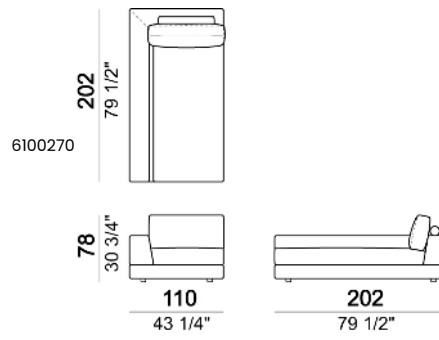

SEAT HEIGHT: 40 cm – 44 cm with feet h.8 cm.

ARM HEIGHT: 54 cm.

FEET: plastic h.4 cm. The height of the foot can be made 8 cm on request, without extra charge.

ACCESSORIES: bookshelves and trays in marble or in smoked glass.

Metal parts of the marble bookshelves: micaceous brown, oxy grey or black nickel.

Sofa

Sofa with back plat - depth 138 cm.

Right or left corner sofa with back plat - depth 138 cm.

Right or left unit

Right or left unit with back plat - depth 138 cm.

Right or left corner unit with back plat - depth 138 cm.

Right or left corner unit

Unit with right or left arm and plat

Square corner

Right or left corner unit with plat

Pouf

Pouf with side plat

Pouf with corner plat

Relax unit type A 110 cm with right or left full arm

Relax unit type A 138 cm with right or left full arm

Relax unit type B 110 cm with right or left plat

Relax unit type B 138 cm with right or left plat