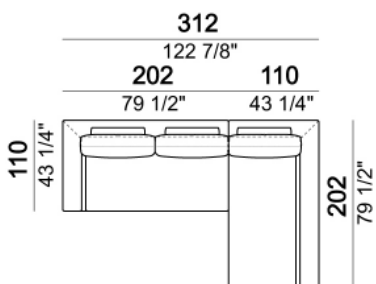

Central unit

Central unit with back plat - depth 138 cm.

Tray

Bookshelf

Composition "A" (Relax unit type B 110 cm with right plat + left unit 202 cm).

Composition "B" (Relax unit type A 110 cm with right full arm + left unit 202 cm).

Composition "C" (Relax unit type C 138 cm with left full arm and plat + right unit 222 cm).

Composition "D" (Relax unit type B 138 cm with left plat + right unit 222 cm).

Composition "E" (Relax unit type D 138 cm with left full arm and back plat + right unit 222 cm with back plat - depth 138 cm).

Composition "G" (Right corner sofa with back plat - depth 138 cm + right unit 202 cm).

Composition "H" (left unit 222 cm with back plat - depth 138 cm + right unit 222 cm + pouf with side plat).

Composition "I" (Right unit 222 cm with back plat - depth 138 cm + left unit 222 cm with back plat - depth 138 cm + pouf with corner plat).

Composition "L" (left corner unit 250 cm with left plat + pouf with corner plat + central unit 110 cm + central unit 154 cm with back plat).

Composition "M" (right unit 222 cm with back plat - depth 138 cm + pouf with side plat + central unit 154 cm + Relax unit type B 138 cm with left plat).