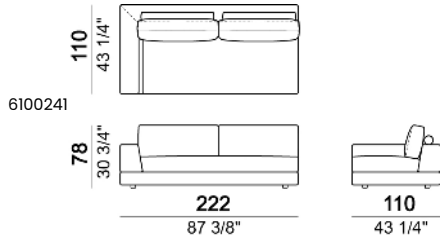

SEAT HEIGHT: 40 cm – 44 cm with feet h.8 cm.

ARM HEIGHT: 54 cm.

FEET: plastic h.4 cm. The height of the foot can be made 8 cm on request, without extra charge.

ACCESSORIES: bookshelves and trays in marble or in smoked glass.

Metal parts of the marble bookshelves: micaceous brown, oxy grey or black nickel.

Sofa

Sofa with back plat - depth 138 cm.

Right or left corner sofa with back plat - depth 138 cm.

Right or left unit

Right or left unit with back plat - depth 138 cm.

Right or left corner unit with back plat - depth 138 cm.

Right or left corner unit

Unit with right or left arm and plat

Square corner

Right or left corner unit with plat

Pouf

Pouf with side plat

Pouf with corner plat

Composition "L" (left corner unit 250 cm with left plat + pouf with corner plat + central unit 110 cm + central unit 154 cm with back plat).

Composition "M" (right unit 222 cm with back plat - depth 138 cm + pouf with side plat + central unit 154 cm + Relax unit type B 138 cm with left plat).