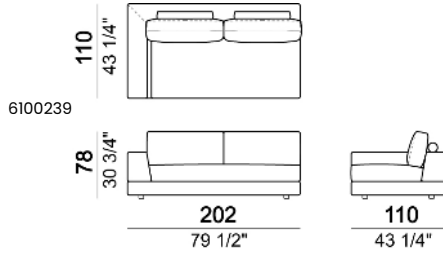

SEAT HEIGHT: 40 cm – 44 cm with feet h.8 cm.

ARM HEIGHT: 54 cm.

FEET: plastic h.4 cm. The height of the foot can be made 8 cm on request, without extra charge.

ACCESSORIES: bookshelves and trays in marble or in smoked glass.

Metal parts of the marble bookshelves: micaceous brown, oxy grey or black nickel.

Sofa

Sofa with back plat - depth 138 cm.

Right or left corner sofa with back plat - depth 138 cm.

Right or left unit

Right or left unit with back plat - depth 138 cm.

Right or left corner unit with back plat - depth 138 cm.

Right or left corner unit

Unit with right or left arm and plat

Square corner

Right or left corner unit with plat

Pouf

Pouf with side plat

Pouf with corner plat

Composition "L" (left corner unit 250 cm with left plat + pouf with corner plat + central unit 110 cm + central unit 154 cm with back plat).

Composition "M" (right unit 222 cm with back plat - depth 138 cm + pouf with side plat + central unit 154 cm + Relax unit type B 138 cm with left plat).