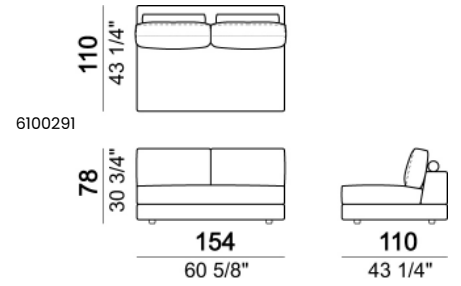

SEAT HEIGHT: 40 cm – 44 cm with feet h.8 cm.

ARM HEIGHT: 54 cm.

FEET: plastic h.4 cm. The height of the foot can be made 8 cm on request, without extra charge.

ACCESSORIES: bookshelves and trays in marble or in smoked glass.

Relax unit type C 138 cm with right or left full arm and right or left plat.

Relax unit type C 166 cm with right or left full arm and plat

Relax unit type D 138 cm with right or left full arm and back plat.

Central unit

Central unit with back plat - depth 138 cm.

Tray

Bookshelf

Composition "A" (Relax unit type B 110 cm with right plat + left unit 202 cm).

Composition "B" (Relax unit type A 110 cm with right full arm + left unit 202 cm).

Composition "L" (left corner unit 250 cm with left plat + pouf with corner plat + central unit 110 cm + central unit 154 cm with back plat).

Composition "M" (right unit 222 cm with back plat - depth 138 cm + pouf with side plat + central unit 154 cm + Relax unit type B 138 cm with left plat).