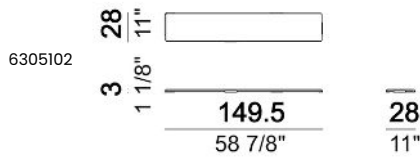

Relax unit type C 138 cm with right or left full arm and right or left plat.

Relax unit type C 166 cm with right or left full arm and plat

Relax unit type D 138 cm with right or left full arm and back plat.

Central unit

Central unit with back plat - depth 138 cm.

Tray

Bookshelf

Composition "A" (Relax unit type B 110 cm with right plat + left unit 202 cm).

Composition "B" (Relax unit type A 110 cm with right full arm + left unit 202 cm).