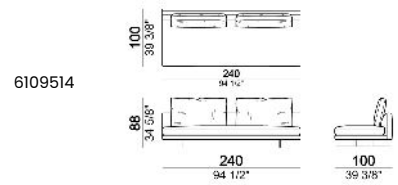

Central unit, back cushions 100 cm