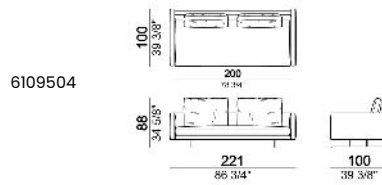

**SPRINGING:** elastic belts.

**SEAT HEIGHT:** 40 cm - 44 cm with feet h. 20 cm.

**ARM HEIGHT:** 62 cm

**FEET:** metal, finishes black nickel or varnished micaceous brown or oxy grey, h.16 cm.

**On request, with an extra charge, feet can be supplied 4 cm higher by using spacers that may be at sight.**

**PIPING:** available in the colours of the zip samples.

Sofa, back cushions 70 cm

Sofa, back cushions 80 cm

Sofa, back cushions 90 cm

Sofa, back cushions 100 cm

Right or left unit, back cushion 70 cm

Right or left unit, back cushions 70 cm

7109555

7109556

7109557

7109558

**Composition "A" (left unit 211 cm + chaise-longue 118x168 cm with right short arm, 3 back cushions 80 cm)**

**Composition "B" (right corner sofa 231 cm + central unit 200 cm with right pouf, 3 back cushions 80 cm)**

**Composition "C" (left unit 191 cm + pouf 100x100 cm + central unit 180 cm, 4 back cushions 70 cm)**

**Composition "D" (left unit 251 cm + chaise-longue with right short arm 118x168 cm)**