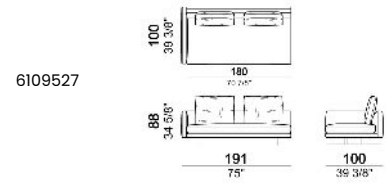

**SPRINGING:** elastic belts.

**SEAT HEIGHT:** 40 cm - 44 cm with feet h. 20 cm.

**ARM HEIGHT:** 62 cm

**FEET:** metal, finishes black nickel or varnished micaceous brown or oxy grey, h.16 cm.

**On request, with an extra charge, feet can be supplied 4 cm higher by using spacers that may be at sight.**

**PIPING:** available in the colours of the zip samples.

Sofa, back cushions 70 cm

Sofa, back cushions 80 cm

Sofa, back cushions 90 cm

Sofa, back cushions 100 cm

Right or left unit, back cushion 70 cm

Right or left unit, back cushions 70 cm

Right or left unit, back cushions 80 cm

Right or left unit, back cushions 90 cm

Right or left unit, back cushions 100 cm

Unit with right or left pouf, back cushion 80 cm

Central unit, back cushion 70 cm

Central unit, back cushions 70 cm

7109555

7109556

7109557

7109558

**Composition "A" (left unit 211 cm + chaise-longue 118x168 cm with right short arm, 3 back cushions 80 cm)**

**Composition "B" (right corner sofa 231 cm + central unit 200 cm with right pouf, 3 back cushions 80 cm)**