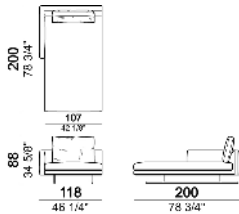

Central unit, back cushions 80 cm

Central unit, back cushions 90 cm

Central unit, back cushions 100 cm

Central unit with right or left pouf, back cushion 80 cm

Chaise-longue with right or left short arm, back cushion 80 cm

Dormeuse, back cushion 80 cm

6109547

Right or left corner sofa, back cushions 80 cm.

Right or left corner unit, back cushions 80 cm

Pouf