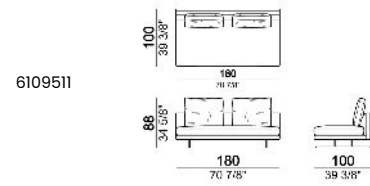

**PIPING:** available in the colours of the zip samples.

Sofa, back cushions 70 cm

Sofa, back cushions 80 cm

Sofa, back cushions 90 cm

Sofa, back cushions 100 cm

Right or left unit, back cushion 70 cm

Right or left unit, back cushions 70 cm

Right or left unit, back cushions 80 cm

Right or left unit, back cushions 90 cm

Right or left unit, back cushions 100 cm

Unit with right or left pouf, back cushion 80 cm

Central unit, back cushion 70 cm

Central unit, back cushions 70 cm

Central unit, back cushions 80 cm

Central unit, back cushions 90 cm

Central unit, back cushions 100 cm

Central unit with right or left pouf, back cushion 80 cm

Chaise-longue with right or left short arm, back cushion 80 cm

7109555

7109556

7109557

7109558

**Composition "A" (left unit 211 cm + chaise-longue 118x168 cm with right short arm, 3 back cushions 80 cm)**

**Composition "B" (right corner sofa 231 cm + central unit 200 cm with right pouf, 3 back cushions 80 cm)**