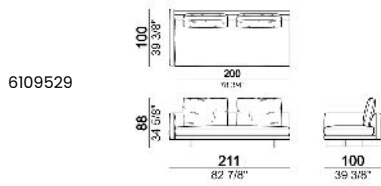

**SPRINGING:** elastic belts.

**SEAT HEIGHT:** 40 cm - 44 cm with feet h. 20 cm.

**ARM HEIGHT:** 62 cm

**FEET:** metal, finishes black nickel or varnished micaceous brown or oxy grey, h.16 cm.

**On request, with an extra charge, feet can be supplied 4 cm higher by using spacers that may be at sight.**

**PIPING:** available in the colours of the zip samples.

Sofa, back cushions 70 cm

Sofa, back cushions 80 cm

Sofa, back cushions 90 cm

Sofa, back cushions 100 cm

Right or left unit, back cushion 70 cm

Right or left unit, back cushions 70 cm

Right or left unit, back cushions 80 cm

Right or left unit, back cushions 90 cm

Right or left unit, back cushions 100 cm

Unit with right or left pouf, back cushion 80 cm

Central unit, back cushion 70 cm

Central unit, back cushions 70 cm

**Composition "C" (left unit 191 cm + pouf 100x100 cm + central unit 180 cm, 4 back cushions 70 cm)**

**Composition "D" (left unit 251 cm + chaise-longue with right short arm 118x168 cm)**