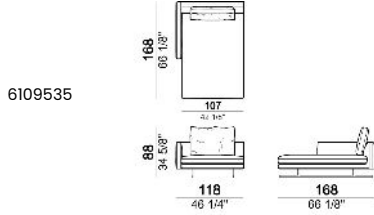

Right or left unit, back cushions 80 cm

Right or left unit, back cushions 90 cm

Right or left unit, back cushions 100 cm

Unit with right or left pouf, back cushion 80 cm

Central unit, back cushion 70 cm

Central unit, back cushions 70 cm

Central unit, back cushions 80 cm

Central unit, back cushions 90 cm

Central unit, back cushions 100 cm

Central unit with right or left pouf, back cushion 80 cm

Chaise-longue with right or left short arm, back cushion 80 cm

7109555

7109556

7109557

7109558

**Composition "A" (left unit 211 cm + chaise-longue 118x168 cm with right short arm, 3 back cushions 80 cm)**

**Composition "B" (right corner sofa 231 cm + central unit 200 cm with right pouf, 3 back cushions 80 cm)**

**Composition "C" (left unit 191 cm + pouf 100x100 cm + central unit 180 cm, 4 back cushions 70 cm)**

**Composition "D" (left unit 251 cm + chaise-longue with right short arm 118x168 cm)**