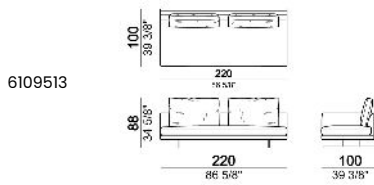

**PIPING:** available in the colours of the zip samples.

Sofa, back cushions 70 cm

Sofa, back cushions 80 cm

Sofa, back cushions 90 cm

Sofa, back cushions 100 cm

Right or left unit, back cushion 70 cm

Right or left unit, back cushions 70 cm

Right or left unit, back cushions 80 cm

Right or left unit, back cushions 90 cm

Right or left unit, back cushions 100 cm

Unit with right or left pouf, back cushion 80 cm

Central unit, back cushion 70 cm

Central unit, back cushions 70 cm

Central unit, back cushions 80 cm

Central unit, back cushions 90 cm

Central unit, back cushions 100 cm

Central unit with right or left pouf, back cushion 80 cm

Chaise-longue with right or left short arm, back cushion 80 cm

7109555

7109556

7109557

7109558

**Composition "A" (left unit 211 cm + chaise-longue 118x168 cm with right short arm, 3 back cushions 80 cm)**

**Composition "B" (right corner sofa 231 cm + central unit 200 cm with right pouf, 3 back cushions 80 cm)**