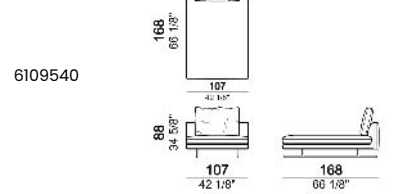

Dormeuse, back cushion 80 cm