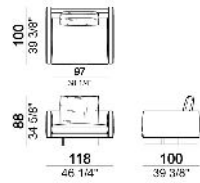

Central unit, back cushions 80 cm

Central unit, back cushions 90 cm

Central unit, back cushions 100 cm

Central unit with right or left pouf, back cushion 80 cm

Chaise-longue with right or left short arm, back cushion 80 cm

Dormeuse, back cushion 80 cm

6109547

Right or left corner sofa, back cushions 80 cm.

Right or left corner unit, back cushions 80 cm

Pouf

**Armchair, back cushion 70 cm**

6109501

**Back cushion**

7109555

7109556

7109557

7109558

**Composition "A" (left unit 211 cm + chaise-longue 118x168 cm with right short arm, 3 back cushions 80 cm)**

**Composition "B" (right corner sofa 231 cm + central unit 200 cm with right pouf, 3 back cushions 80 cm)**

**Composition "C" (left unit 191 cm + pouf 100x100 cm + central unit 180 cm, 4 back cushions 70 cm)**

**Composition "D" (left unit 251 cm + chaise-longue with right short arm 118x168 cm)**