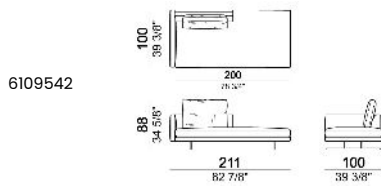

**SPRINGING:** elastic belts.

**SEAT HEIGHT:** 40 cm - 44 cm with feet h. 20 cm.

**ARM HEIGHT:** 62 cm

**FEET:** metal, finishes black nickel or varnished micaceous brown or oxy grey, h.16 cm.

**On request, with an extra charge, feet can be supplied 4 cm higher by using spacers that may be at sight.**

**PIPING:** available in the colours of the zip samples.

Sofa, back cushions 70 cm

Sofa, back cushions 80 cm

Sofa, back cushions 90 cm

Sofa, back cushions 100 cm

Right or left unit, back cushion 70 cm

Right or left unit, back cushions 70 cm

Right or left unit, back cushions 80 cm

Right or left unit, back cushions 90 cm

Right or left unit, back cushions 100 cm

Unit with right or left pouf, back cushion 80 cm

Central unit, back cushion 70 cm

Central unit, back cushions 70 cm

Central unit, back cushions 80 cm

Central unit, back cushions 90 cm

Central unit, back cushions 100 cm

Central unit with right or left pouf, back cushion 80 cm

Chaise-longue with right or left short arm, back cushion 80 cm