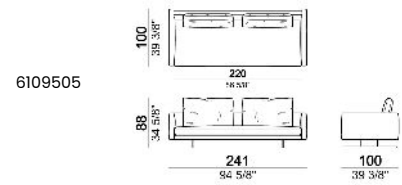

**SPRINGING:** elastic belts.

**SEAT HEIGHT:** 40 cm - 44 cm with feet h. 20 cm.

**ARM HEIGHT:** 62 cm

**FEET:** metal, finishes black nickel or varnished micaceous brown or oxy grey, h.16 cm.

**On request, with an extra charge, feet can be supplied 4 cm higher by using spacers that may be at sight.**

**PIPING:** available in the colours of the zip samples.

Sofa, back cushions 70 cm

Sofa, back cushions 80 cm

Sofa, back cushions 90 cm

Sofa, back cushions 100 cm

Right or left unit, back cushion 70 cm

Right or left unit, back cushions 70 cm

7109555

7109556

7109557

7109558

**Composition "A" (left unit 211 cm + chaise-longue 118x168 cm with right short arm, 3 back cushions 80 cm)**

**Composition "B" (right corner sofa 231 cm + central unit 200 cm with right pouf, 3 back cushions 80 cm)**

**Composition "C" (left unit 191 cm + pouf 100x100 cm + central unit 180 cm, 4 back cushions 70 cm)**

**Composition "D" (left unit 251 cm + chaise-longue with right short arm 118x168 cm)**