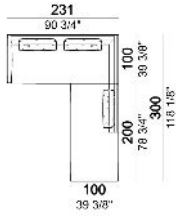

**SPRINGING:** elastic belts.

**SEAT HEIGHT:** 40 cm - 44 cm with feet h. 20 cm.

**ARM HEIGHT:** 62 cm

**FEET:** metal, finishes black nickel or varnished micaceous brown or oxy grey, h.16 cm.

**On request, with an extra charge, feet can be supplied 4 cm higher by using spacers that may be at sight.**

Dormeuse, back cushion 80 cm

6109547

Right or left corner sofa, back cushions 80 cm.

Right or left corner unit, back cushions 80 cm

Pouf

**Armchair, back cushion 70 cm**

6109501

**Back cushion**

7109555

7109556

7109557

7109558

**Composition "A" (left unit 211 cm + chaise-longue 118x168 cm with right short arm, 3 back cushions 80 cm)**

**Composition "B" (right corner sofa 231 cm + central unit 200 cm with right pouf, 3 back cushions 80 cm)**

**Composition "C" (left unit 191 cm + pouf 100x100 cm + central unit 180 cm, 4 back cushions 70 cm)**

**Composition "D" (left unit 251 cm + chaise-longue with right short arm 118x168 cm)**