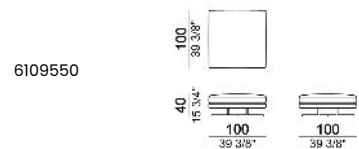

Central unit, back cushions 80 cm

Central unit, back cushions 90 cm

Central unit, back cushions 100 cm

Central unit with right or left pouf, back cushion 80 cm

Chaise-longue with right or left short arm, back cushion 80 cm

Dormeuse, back cushion 80 cm

6109547

Right or left corner sofa, back cushions 80 cm.

Right or left corner unit, back cushions 80 cm

Pouf