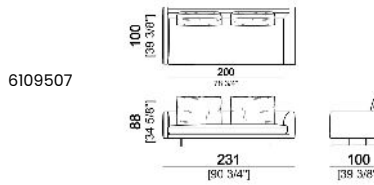

Right or left corner sofa, back cushions 80 cm.