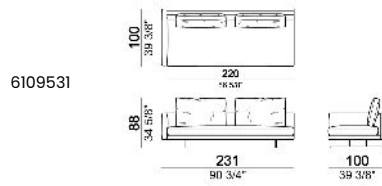

**SPRINGING:** elastic belts.

**SEAT HEIGHT:** 40 cm - 44 cm with feet h. 20 cm.

**ARM HEIGHT:** 62 cm

**FEET:** metal, finishes black nickel or varnished micaceous brown or oxy grey, h.16 cm.

**On request, with an extra charge, feet can be supplied 4 cm higher by using spacers that may be at sight.**

**PIPING:** available in the colours of the zip samples.

Sofa, back cushions 70 cm

Sofa, back cushions 80 cm

Sofa, back cushions 90 cm

Sofa, back cushions 100 cm

Right or left unit, back cushion 70 cm

Right or left unit, back cushions 70 cm

Right or left unit, back cushions 80 cm

Right or left unit, back cushions 90 cm

Right or left unit, back cushions 100 cm

Unit with right or left pouf, back cushion 80 cm

Central unit, back cushion 70 cm

Central unit, back cushions 70 cm

**Composition "C" (left unit 191 cm + pouf 100x100 cm + central unit 180 cm, 4 back cushions 70 cm)**

**Composition "D" (left unit 251 cm + chaise-longue with right short arm 118x168 cm)**