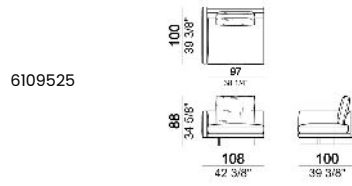

**SPRINGING:** elastic belts.

**SEAT HEIGHT:** 40 cm - 44 cm with feet h. 20 cm.

**ARM HEIGHT:** 62 cm

**FEET:** metal, finishes black nickel or varnished micaceous brown or oxy grey, h.16 cm.

**On request, with an extra charge, feet can be supplied 4 cm higher by using spacers that may be at sight.**

**PIPING:** available in the colours of the zip samples.

Sofa, back cushions 70 cm

Sofa, back cushions 80 cm

Sofa, back cushions 90 cm

Sofa, back cushions 100 cm

Right or left unit, back cushion 70 cm

Right or left unit, back cushions 70 cm