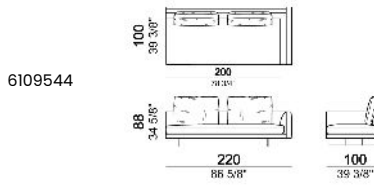

Central unit, back cushions 80 cm

Central unit, back cushions 90 cm

Central unit, back cushions 100 cm

Central unit with right or left pouf, back cushion 80 cm

Chaise-longue with right or left short arm, back cushion 80 cm

Dormeuse, back cushion 80 cm

6109547

Right or left corner sofa, back cushions 80 cm.

Right or left corner unit, back cushions 80 cm

Pouf

**Armchair, back cushion 70 cm**

6109501

**Back cushion**

7109555

7109556

7109557

7109558

**Composition "A" (left unit 211 cm + chaise-longue 118x168 cm with right short arm, 3 back cushions 80 cm)**

**Composition "B" (right corner sofa 231 cm + central unit 200 cm with right pouf, 3 back cushions 80 cm)**

**Composition "C" (left unit 191 cm + pouf 100x100 cm + central unit 180 cm, 4 back cushions 70 cm)**

**Composition "D" (left unit 251 cm + chaise-longue with right short arm 118x168 cm)**