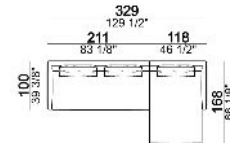

7109555

7109556

7109557

7109558

**Composition "A" (left unit 211 cm + chaise-longue 118x168 cm with right short arm, 3 back cushions 80 cm)**

**Composition "B" (right corner sofa 231 cm + central unit 200 cm with right pouf, 3 back cushions 80 cm)**

**Composition "C" (left unit 191 cm + pouf 100x100 cm + central unit 180 cm, 4 back cushions 70 cm)**

**Composition "D" (left unit 251 cm + chaise-longue with right short arm 118x168 cm)**