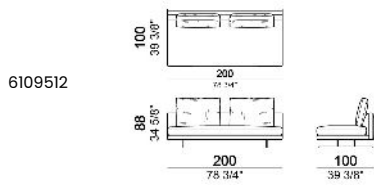

**SPRINGING:** elastic belts.

**SEAT HEIGHT:** 40 cm - 44 cm with feet h. 20 cm.

**ARM HEIGHT:** 62 cm

**FEET:** metal, finishes black nickel or varnished micaceous brown or oxy grey, h.16 cm.

**On request, with an extra charge, feet can be supplied 4 cm higher by using spacers that may be at sight.**

**PIPING:** available in the colours of the zip samples.

Sofa, back cushions 70 cm

Sofa, back cushions 80 cm

Sofa, back cushions 90 cm

Sofa, back cushions 100 cm

Right or left unit, back cushion 70 cm

Right or left unit, back cushions 70 cm

Right or left unit, back cushions 80 cm

Right or left unit, back cushions 90 cm

Right or left unit, back cushions 100 cm

Unit with right or left pouf, back cushion 80 cm

Central unit, back cushion 70 cm

Central unit, back cushions 70 cm

Central unit, back cushions 80 cm

Central unit, back cushions 90 cm

Central unit, back cushions 100 cm

Central unit with right or left pouf, back cushion 80 cm

Chaise-longue with right or left short arm, back cushion 80 cm