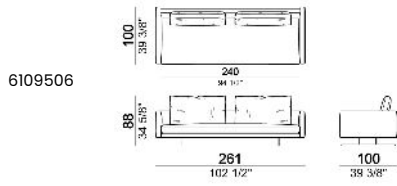

**SPRINGING:** elastic belts.

**SEAT HEIGHT:** 40 cm - 44 cm with feet h. 20 cm.

**ARM HEIGHT:** 62 cm

**FEET:** metal, finishes black nickel or varnished micaceous brown or oxy grey, h.16 cm.

**On request, with an extra charge, feet can be supplied 4 cm higher by using spacers that may be at sight.**

**PIPING:** available in the colours of the zip samples.

Sofa, back cushions 70 cm

Sofa, back cushions 80 cm

Sofa, back cushions 90 cm

Sofa, back cushions 100 cm

Right or left unit, back cushion 70 cm

Right or left unit, back cushions 70 cm

Right or left unit, back cushions 80 cm

Right or left unit, back cushions 90 cm

Right or left unit, back cushions 100 cm

Unit with right or left pouf, back cushion 80 cm

Central unit, back cushion 70 cm

Central unit, back cushions 70 cm

**Composition "C" (left unit 191 cm + pouf 100x100 cm + central unit 180 cm, 4 back cushions 70 cm)**

**Composition "D" (left unit 251 cm + chaise-longue with right short arm 118x168 cm)**