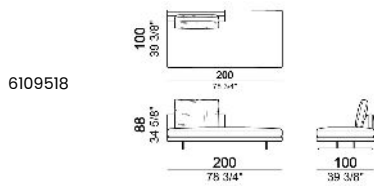

**SPRINGING:** elastic belts.

**SEAT HEIGHT:** 40 cm - 44 cm with feet h. 20 cm.

**ARM HEIGHT:** 62 cm

**FEET:** metal, finishes black nickel or varnished micaceous brown or oxy grey, h.16 cm.

**On request, with an extra charge, feet can be supplied 4 cm higher by using spacers that may be at sight.**

Central unit, back cushions 80 cm

Central unit, back cushions 90 cm

Central unit, back cushions 100 cm

Central unit with right or left pouf, back cushion 80 cm

Chaise-longue with right or left short arm, back cushion 80 cm