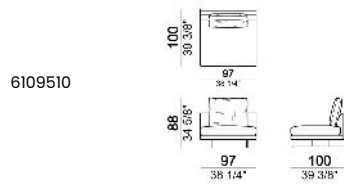

**PIPING:** available in the colours of the zip samples.

Sofa, back cushions 70 cm

Sofa, back cushions 80 cm

Sofa, back cushions 90 cm

Sofa, back cushions 100 cm

Right or left unit, back cushion 70 cm

Right or left unit, back cushions 70 cm

Right or left unit, back cushions 80 cm

Right or left unit, back cushions 90 cm

Right or left unit, back cushions 100 cm

Unit with right or left pouf, back cushion 80 cm

Central unit, back cushion 70 cm

Central unit, back cushions 70 cm

Central unit, back cushions 80 cm

Central unit, back cushions 90 cm

Central unit, back cushions 100 cm

Central unit with right or left pouf, back cushion 80 cm

Chaise-longue with right or left short arm, back cushion 80 cm