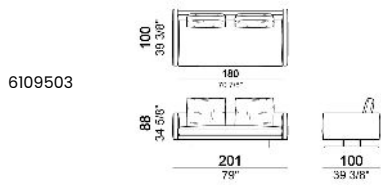

**SPRINGING:** elastic belts.

**SEAT HEIGHT:** 40 cm - 44 cm with feet h. 20 cm.

**ARM HEIGHT:** 62 cm

**FEET:** metal, finishes black nickel or varnished micaceous brown or oxy grey, h.16 cm.

**On request, with an extra charge, feet can be supplied 4 cm higher by using spacers that may be at sight.**

**PIPING:** available in the colours of the zip samples.

Sofa, back cushions 70 cm

Sofa, back cushions 80 cm

Sofa, back cushions 90 cm

Sofa, back cushions 100 cm

Right or left unit, back cushion 70 cm

Right or left unit, back cushions 70 cm

7109555

7109556

7109557

7109558

**Composition "A" (left unit 211 cm + chaise-longue 118x168 cm with right short arm, 3 back cushions 80 cm)**

**Composition "B" (right corner sofa 231 cm + central unit 200 cm with right pouf, 3 back cushions 80 cm)**

**Composition "C" (left unit 191 cm + pouf 100x100 cm + central unit 180 cm, 4 back cushions 70 cm)**

**Composition "D" (left unit 251 cm + chaise-longue with right short arm 118x168 cm)**