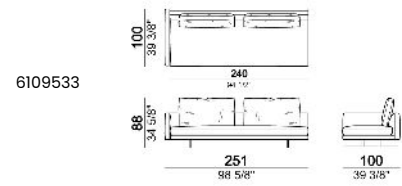

**SPRINGING:** elastic belts.

**SEAT HEIGHT:** 40 cm - 44 cm with feet h. 20 cm.

**ARM HEIGHT:** 62 cm

**FEET:** metal, finishes black nickel or varnished micaceous brown or oxy grey, h.16 cm.

**On request, with an extra charge, feet can be supplied 4 cm higher by using spacers that may be at sight.**

**PIPING:** available in the colours of the zip samples.

Sofa, back cushions 70 cm

Sofa, back cushions 80 cm

Sofa, back cushions 90 cm

Sofa, back cushions 100 cm

Right or left unit, back cushion 70 cm

Right or left unit, back cushions 70 cm

Right or left unit, back cushions 80 cm

Right or left unit, back cushions 90 cm

Right or left unit, back cushions 100 cm

Unit with right or left pouf, back cushion 80 cm

Central unit, back cushion 70 cm

Central unit, back cushions 70 cm

**Composition "C" (left unit 191 cm + pouf 100x100 cm + central unit 180 cm, 4 back cushions 70 cm)**

**Composition "D" (left unit 251 cm + chaise-longue with right short arm 118x168 cm)**