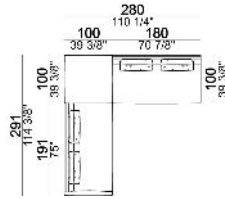

7109555

7109556

7109557

7109558

**Composition "A" (left unit 211 cm + chaise-longue 118x168 cm with right short arm, 3 back cushions 80 cm)**

**Composition "B" (right corner sofa 231 cm + central unit 200 cm with right pouf, 3 back cushions 80 cm)**

**Composition "C" (left unit 191 cm + pouf 100x100 cm + central unit 180 cm, 4 back cushions 70 cm)**

**Composition "D" (left unit 251 cm + chaise-longue with right short arm 118x168 cm)**