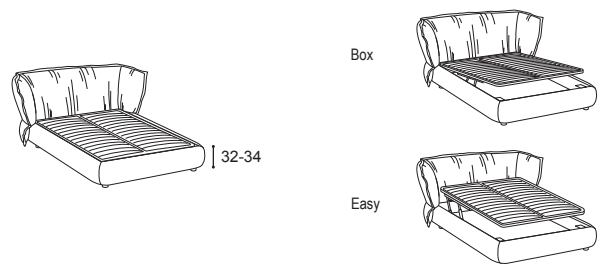

TECHNICAL INFORMATION

Structure: (1-2-3-4)

Headboard made of class E1 multilayer wood, fir wood and faesite panels; side rails and footboard made of class E1 particle board (MDF), osb panels, fir wood and faesite panels.

Note:

Height-adjustment option for the bedbase that supports the mattress, allowing total or partial integration for beds without mechanism.

For characteristics of the used materials, see the technical section.

Bed linen and bed-base cover set available in the section "Bed accessories"

Versioni disponibili (per dimensioni selezionate)

Available versions (by selected dimensions)

Disponibile per materasso da:
Available for mattress: