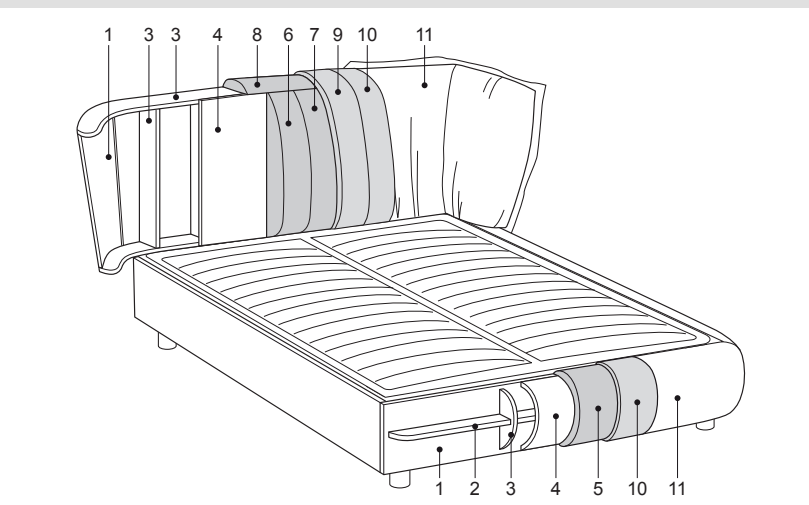

Versioni disponibili (per dimensioni selezionate)

Available versions (by selected dimensions)