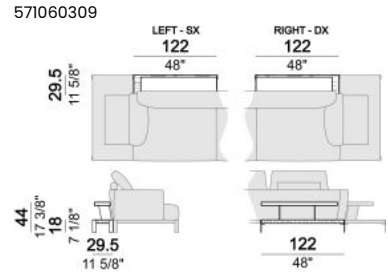

Backrest roll

Side table

Back table