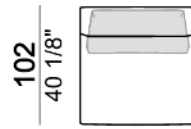

1) Type "Modern" with trapezoidal shape. 2) Type "Classic" with rectangular shape.

Sofa

Right or left corner sofa

Right or left unit

Right or left corner unit

6110633-34

201
79 1/8"

102
40 1/8"

Central unit

6110620

100
39 3/8"

102
40 1/8"

Central unit with right or left pouf

6110618-19

200
78 3/4"

102
40 1/8"