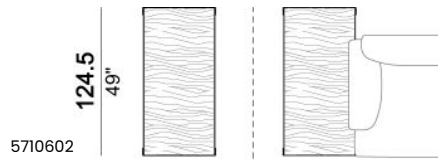

102
40 1/8"

Dormeuse

Chaise-longue with right or left short arm

Pouf

Armchair

Back cushion "Modern"

Back cushion "Classic"

Backrest roll

Side table

Back table

Coffee table

571060514

571060515

571060516

Composition "A" (sofa 256 cm + 2 back cushions "Modern" 90 cm + 1 backrest roll, 1 side table arm 571060207 eucalyptus or Zebrano + 1 back table 571060309 eucalyptus or Zebrano)

Composition "B" (left unit 208 cm + chaise-longue 128x174 cm with right short arm + 2 back cushions "Modern" 80 cm + 1 back cushions "Modern" 90 cm + 2 backrest rolls)

Composition "C" (left unit 208 cm + chaise-longue 128x174 cm with right short arm + 2 back cushions "Modern" 80 cm + 1 back cushion "Modern" 90 cm + 2 backrest rolls + 1 side table seat 57106105 eucalyptus or Zebrano)