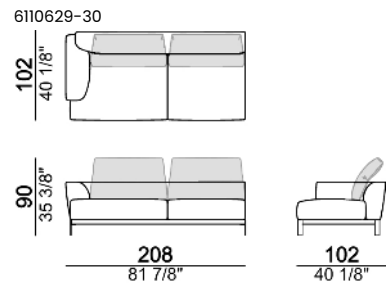

SPRINGING: elastic belts.

SEAT HEIGHT: 42 cm.

ARM HEIGHT: 62cm.

FEET: metal, finishes: black nickel or varnished micaceous brown, h. 13 cm

Accessories:

LOWER TOP: wood veneered in eucalyptus or zebrano.

UPPER TOP:

1) Type "Modern" with trapezoidal shape. 2) Type "Classic" with rectangular shape.

Sofa

Right or left corner sofa

Right or left unit

Right or left corner unit

6110633-34

201
79 1/8"

102
40 1/8"

Composition "L" (left unit 228 cm + dormeuse 95x174 cm + right unit 208 cm + 3 back cushions "Modern" 80 cm + 2 back cushions "Modern" 90 cm + 3 backrest rolls).

Composition "M" (left unit 228 cm + dormeuse 95x174 cm + right unit 208 cm + 3 back cushions "Modern" 80 cm + 2 back cushions "Modern" 90 cm + 3 backrest rolls + 1 side table arm 571060106 eucalyptus or Zebrano + 1 back table 5710603 eucalyptus or Zebrano + 1 small table arm 571060207 eucalyptus or Zebrano + 1 back table 571060309 eucalyptus or Zebrano).

Composition "N" (left unit 228 cm + left corner sofa 231 cm + 1 back cushion "Modern" 70 cm + 3 back cushions "Modern" 90 cm + 2 backrest rolls).

Composition "O" (left unit 228 cm + left corner sofa 231 cm + 1 back cushion "Modern" 70 cm + 3 back cushions "Modern" 90 cm + 2 backrest rolls + 1 small table arm 571060208 eucalyptus or Zebrano + 1 back table 571060310 eucalyptus or Zebrano + 1 side table arm 571060105 eucalyptus or Zebrano)