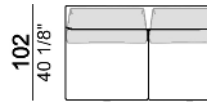

Right or left corner unit

6110633-34

201
79 1/8"

102
40 1/8"

Central unit

6110620

100
39 3/8"

102
40 1/8"

Central unit with right or left pouf

6110618-19

200
78 3/4"

102
40 1/8"

6110621

160
63"

102
40 1/8"

6110622

180
70 7/8"

102
40 1/8"

6110623

200
78 3/4"

102
40 1/8"