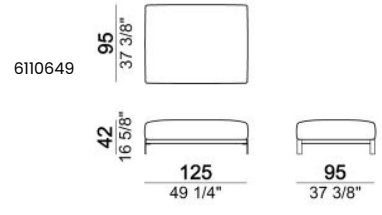

Dormeuse

Chaise-longue with right or left short arm

Pouf