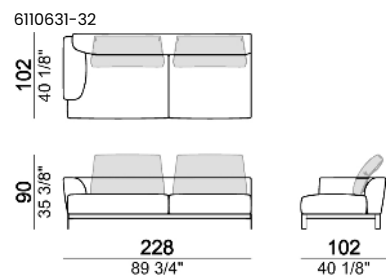

SPRINGING: elastic belts.

SEAT HEIGHT: 42 cm.

ARM HEIGHT: 62cm.

FEET: metal, finishes: black nickel or varnished micaceous brown, h. 13 cm

Accessories:

LOWER TOP: wood veneered in eucalyptus or zebrano.

UPPER TOP:

1) Type "Modern" with trapezoidal shape. 2) Type "Classic" with rectangular shape.

Sofa

Right or left corner sofa

Right or left unit

Right or left corner unit

6110633-34

201
79 1/8"

102
40 1/8"

Composition "L" (left unit 228 cm + dormeuse 95x174 cm + right unit 208 cm + 3 back cushions "Modern" 80 cm + 2 back cushions "Modern" 90 cm + 3 backrest rolls).

Composition "M" (left unit 228 cm + dormeuse 95x174 cm + right unit 208 cm + 3 back cushions "Modern" 80 cm + 2 back cushions "Modern" 90 cm + 3 backrest rolls + 1 side table arm 571060106 eucalyptus or Zebrano + 1 back table 5710603 eucalyptus or Zebrano + 1 small table arm 571060207 eucalyptus or Zebrano + 1 back table 571060309 eucalyptus or Zebrano).

Composition "P" (left unit 228 cm + left corner sofa 231 cm + 1 back cushion "Modern" 70 cm + 3 back cushions "Modern" 90 cm + 2 backrest rolls + 1 side table arm 571060413 eucalyptus or Zebrano + 1 small table arm 571060207 eucalyptus or Zebrano + 1 back table 571060309 eucalyptus or Zebrano)