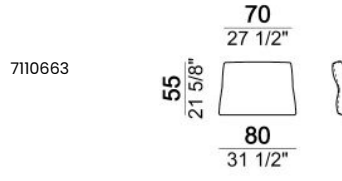

102
40 1/8"

Dormeuse

Chaise-longue with right or left short arm

Pouf

Armchair

Back cushion "Modern"

Back cushion "Classic"

Backrest roll

Composition "B" (left unit 208 cm + chaise-longue 128x174 cm with right short arm + 2 back cushions "Modern" 80 cm + 1 back cushions "Modern" 90 cm + 2 backrest rolls)

Composition "C" (left unit 208 cm + chaise-longue 128x174 cm with right short arm + 2 back cushions "Modern" 80 cm + 1 back cushion "Modern" 90 cm + 2 backrest rolls + 1 side table seat 57106105 eucalyptus or Zebrano)