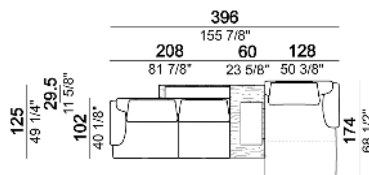

Side table

Back table

Coffee table

571060514

571060515

571060516

Composition "A" (sofa 256 cm + 2 back cushions "Modern" 90 cm + 1 backrest roll, 1 side table arm 571060207 eucalyptus or Zebrano + 1 back table 571060309 eucalyptus or Zebrano)

Composition "B" (left unit 208 cm + chaise-longue 128x174 cm with right short arm + 2 back cushions "Modern" 80 cm + 1 back cushions "Modern" 90 cm + 2 backrest rolls)

Composition "C" (left unit 208 cm + chaise-longue 128x174 cm with right short arm + 2 back cushions "Modern" 80 cm + 1 back cushion "Modern" 90 cm + 2 backrest rolls + 1 side table seat 57106105 eucalyptus or Zebrano)

Composition "D" (left unit 208 cm + chaise-longue 128x174 cm with right short arm + 2 back cushions "Modern" 80 cm + 1 back cushion "Modern" 90 cm + 2 backrest rolls + 1 side table seat 571060208 eucalyptus or Zebrano + 1 back table 571060310 eucalyptus or Zebrano)

Composition "L" (left unit 228 cm + dormeuse 95x174 cm + right unit 208 cm + 3 back cushions "Modern" 80 cm + 2 back cushions "Modern" 90 cm + 3 backrest rolls).

Composition "M" (left unit 228 cm + dormeuse 95x174 cm + right unit 208 cm + 3 back cushions "Modern" 80 cm + 2 back cushions "Modern" 90 cm + 3 backrest rolls + 1 side table arm 571060106 eucalyptus or Zebrano + 1 back table 5710603 eucalyptus or Zebrano + 1 small table arm 571060207 eucalyptus or Zebrano + 1 back table 571060309 eucalyptus or Zebrano).