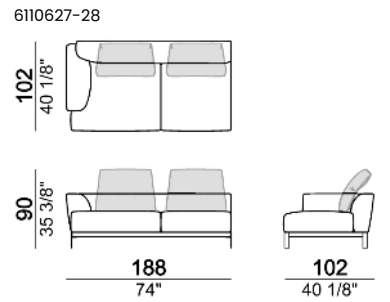

1) Type "Modern" with trapezoidal shape. 2) Type "Classic" with rectangular shape.

Sofa

Right or left corner sofa

Right or left unit

Right or left corner unit

6110633-34

201
79 1/8"

102
40 1/8"

Composition "L" (left unit 228 cm + dormeuse 95x174 cm + right unit 208 cm + 3 back cushions "Modern" 80 cm + 2 back cushions "Modern" 90 cm + 3 backrest rolls).

Composition "M" (left unit 228 cm + dormeuse 95x174 cm + right unit 208 cm + 3 back cushions "Modern" 80 cm + 2 back cushions "Modern" 90 cm + 3 backrest rolls + 1 side table arm 571060106 eucalyptus or Zebrano + 1 back table 5710603 eucalyptus or Zebrano + 1 small table arm 571060207 eucalyptus or Zebrano + 1 back table 571060309 eucalyptus or Zebrano).

Composition "N" (left unit 228 cm + left corner sofa 231 cm + 1 back cushion "Modern" 70 cm + 3 back cushions "Modern" 90 cm + 2 backrest rolls).

Composition "O" (left unit 228 cm + left corner sofa 231 cm + 1 back cushion "Modern" 70 cm + 3 back cushions "Modern" 90 cm + 2 backrest rolls + 1 small table arm 571060208 eucalyptus or Zebrano + 1 back table 571060310 eucalyptus or Zebrano + 1 side table arm 571060105 eucalyptus or Zebrano)

Composition "P" (left unit 228 cm + left corner sofa 231 cm + 1 back cushion "Modern" 70 cm + 3 back cushions "Modern" 90 cm + 2 backrest rolls + 1 side table arm 571060413 eucalyptus or Zebrano + 1 small table arm 571060207 eucalyptus or Zebrano + 1 back table 571060309 eucalyptus or Zebrano)