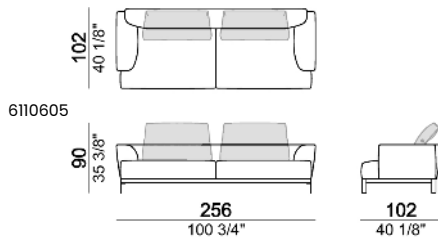

SPRINGING: elastic belts.

SEAT HEIGHT: 42 cm.

ARM HEIGHT: 62cm.

FEET: metal, finishes: black nickel or varnished micaceous brown, h. 13 cm

Accessories:

LOWER TOP: wood veneered in eucalyptus or zebrano.

UPPER TOP:

1) Type "Modern" with trapezoidal shape. 2) Type "Classic" with rectangular shape.

Sofa

Right or left corner sofa

Right or left unit

Right or left corner unit

6110633-34

201
79 1/8"

102
40 1/8"

Composition "L" (left unit 228 cm + dormeuse 95x174 cm + right unit 208 cm + 3 back cushions "Modern" 80 cm + 2 back cushions "Modern" 90 cm + 3 backrest rolls).

Composition "M" (left unit 228 cm + dormeuse 95x174 cm + right unit 208 cm + 3 back cushions "Modern" 80 cm + 2 back cushions "Modern" 90 cm + 3 backrest rolls + 1 side table arm 571060106 eucalyptus or Zebrano + 1 back table 5710603 eucalyptus or Zebrano + 1 small table arm 571060207 eucalyptus or Zebrano + 1 back table 571060309 eucalyptus or Zebrano).

Composition "P" (left unit 228 cm + left corner sofa 231 cm + 1 back cushion "Modern" 70 cm + 3 back cushions "Modern" 90 cm + 2 backrest rolls + 1 side table arm 571060413 eucalyptus or Zebrano + 1 small table arm 571060207 eucalyptus or Zebrano + 1 back table 571060309 eucalyptus or Zebrano)