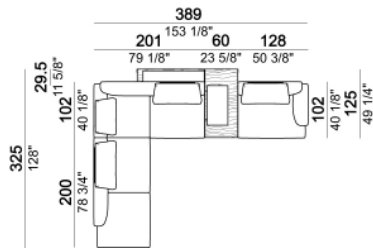

Composition "B" (left unit 208 cm + chaise-longue 128x174 cm with right short arm + 2 back cushions "Modern" 80 cm + 1 back cushions "Modern" 90 cm + 2 backrest rolls)

Composition "C" (left unit 208 cm + chaise-longue 128x174 cm with right short arm + 2 back cushions "Modern" 80 cm + 1 back cushion "Modern" 90 cm + 2 backrest rolls + 1 side table seat 57106105 eucalyptus or Zebrano)

Composition "D" (left unit 208 cm + chaise-longue 128x174 cm with right short arm + 2 back cushions "Modern" 80 cm + 1 back cushion "Modern" 90 cm + 2 backrest rolls + 1 side table seat 571060208 eucalyptus or Zebrano + 1 back table 571060310 eucalyptus or Zebrano)

Composition "E" (right unit 128 cm + left corner unit 201 cm + central unit 200 cm with left pouf + 1 back cushion "Modern" 70 cm + 3 back cushions "Modern" 90 cm + 3 backrest rolls)

Composition "F" (right unit 128 cm + left corner unit 201 cm + central unit 200 cm with left pouf + 1 back cushion "Modern" 70 cm + 3 back cushions "Modern" 90 cm + 3 backrest rolls + 1 side table seat 571060207 eucalyptus or Zebrano + 1 back table 571060310 eucalyptus or Zebrano).

Composition "L" (left unit 228 cm + dormeuse 95x174 cm + right unit 208 cm + 3 back cushions "Modern" 80 cm + 2 back cushions "Modern" 90 cm + 3 backrest rolls).

Composition "M" (left unit 228 cm + dormeuse 95x174 cm + right unit 208 cm + 3 back cushions "Modern" 80 cm + 2 back cushions "Modern" 90 cm + 3 backrest rolls + 1 side table arm 571060106 eucalyptus or Zebrano + 1 back table 5710603 eucalyptus or Zebrano + 1 small table arm 571060207 eucalyptus or Zebrano + 1 back table 571060309 eucalyptus or Zebrano).