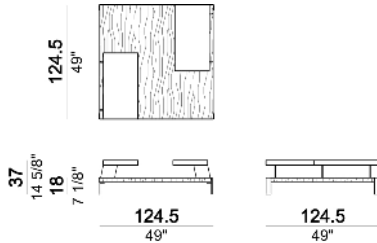

Side table

Back table

Coffee table

571060514

571060515

571060516

Composition "A" (sofa 256 cm + 2 back cushions "Modern" 90 cm + 1 backrest roll, 1 side table arm 571060207 eucalyptus or Zebrano + 1 back table 571060309 eucalyptus or Zebrano)

Composition "B" (left unit 208 cm + chaise-longue 128x174 cm with right short arm + 2 back cushions "Modern" 80 cm + 1 back cushions "Modern" 90 cm + 2 backrest rolls)

Composition "C" (left unit 208 cm + chaise-longue 128x174 cm with right short arm + 2 back cushions "Modern" 80 cm + 1 back cushion "Modern" 90 cm + 2 backrest rolls + 1 side table seat 57106105 eucalyptus or Zebrano)

Composition "D" (left unit 208 cm + chaise-longue 128x174 cm with right short arm + 2 back cushions "Modern" 80 cm + 1 back cushion "Modern" 90 cm + 2 backrest rolls + 1 side table seat 571060208 eucalyptus or Zebrano + 1 back table 571060310 eucalyptus or Zebrano)

Composition "L" (left unit 228 cm + dormeuse 95x174 cm + right unit 208 cm + 3 back cushions "Modern" 80 cm + 2 back cushions "Modern" 90 cm + 3 backrest rolls).

Composition "M" (left unit 228 cm + dormeuse 95x174 cm + right unit 208 cm + 3 back cushions "Modern" 80 cm + 2 back cushions "Modern" 90 cm + 3 backrest rolls + 1 side table arm 571060106 eucalyptus or Zebrano + 1 back table 5710603 eucalyptus or Zebrano + 1 small table arm 571060207 eucalyptus or Zebrano + 1 back table 571060309 eucalyptus or Zebrano).