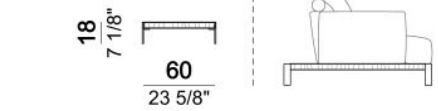

102
40 1/8"

Dormeuse

Chaise-longue with right or left short arm

Pouf

Armchair

Back cushion "Modern"

Back cushion "Classic"

Backrest roll

Side table

Back table

Coffee table

571060514

571060515

571060516

Composition "A" (sofa 256 cm + 2 back cushions "Modern" 90 cm + 1 backrest roll, 1 side table arm 571060207 eucalyptus or Zebrano + 1 back table 571060309 eucalyptus or Zebrano)

Composition "B" (left unit 208 cm + chaise-longue 128x174 cm with right short arm + 2 back cushions "Modern" 80 cm + 1 back cushions "Modern" 90 cm + 2 backrest rolls)

Composition "C" (left unit 208 cm + chaise-longue 128x174 cm with right short arm + 2 back cushions "Modern" 80 cm + 1 back cushion "Modern" 90 cm + 2 backrest rolls + 1 side table seat 57106105 eucalyptus or Zebrano)

Composition "D" (left unit 208 cm + chaise-longue 128x174 cm with right short arm + 2 back cushions "Modern" 80 cm + 1 back cushion "Modern" 90 cm + 2 backrest rolls + 1 side table seat 571060208 eucalyptus or Zebrano + 1 back table 571060310 eucalyptus or Zebrano)