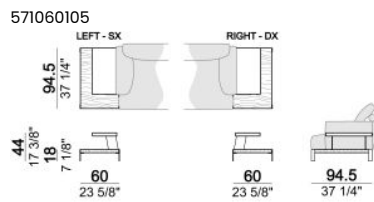

Backrest roll

Side table

Back table