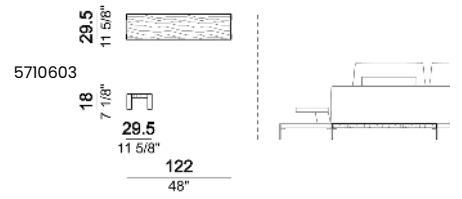

102
40 1/8"

Dormeuse

Chaise-longue with right or left short arm

Pouf

Armchair

Back cushion "Modern"

Back cushion "Classic"

Backrest roll

Side table

Back table

Coffee table

571060514

571060515

571060516

Composition "A" (sofa 256 cm + 2 back cushions "Modern" 90 cm + 1 backrest roll, 1 side table arm 571060207 eucalyptus or Zebrano + 1 back table 571060309 eucalyptus or Zebrano)

Composition "B" (left unit 208 cm + chaise-longue 128x174 cm with right short arm + 2 back cushions "Modern" 80 cm + 1 back cushions "Modern" 90 cm + 2 backrest rolls)

Composition "C" (left unit 208 cm + chaise-longue 128x174 cm with right short arm + 2 back cushions "Modern" 80 cm + 1 back cushion "Modern" 90 cm + 2 backrest rolls + 1 side table seat 57106105 eucalyptus or Zebrano)

Composition "D" (left unit 208 cm + chaise-longue 128x174 cm with right short arm + 2 back cushions "Modern" 80 cm + 1 back cushion "Modern" 90 cm + 2 backrest rolls + 1 side table seat 571060208 eucalyptus or Zebrano + 1 back table 571060310 eucalyptus or Zebrano)