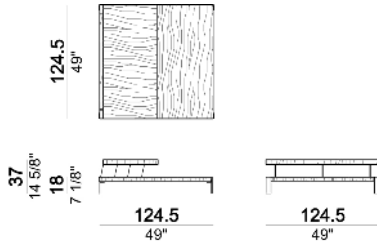

Side table

Back table

Coffee table

571060514

571060515

571060516

Composition "A" (sofa 256 cm + 2 back cushions "Modern" 90 cm + 1 backrest roll, 1 side table arm 571060207 eucalyptus or Zebrano + 1 back table 571060309 eucalyptus or Zebrano)

Composition "B" (left unit 208 cm + chaise-longue 128x174 cm with right short arm + 2 back cushions "Modern" 80 cm + 1 back cushions "Modern" 90 cm + 2 backrest rolls)

Composition "C" (left unit 208 cm + chaise-longue 128x174 cm with right short arm + 2 back cushions "Modern" 80 cm + 1 back cushion "Modern" 90 cm + 2 backrest rolls + 1 side table seat 57106105 eucalyptus or Zebrano)

Composition "D" (left unit 208 cm + chaise-longue 128x174 cm with right short arm + 2 back cushions "Modern" 80 cm + 1 back cushion "Modern" 90 cm + 2 backrest rolls + 1 side table seat 571060208 eucalyptus or Zebrano + 1 back table 571060310 eucalyptus or Zebrano)