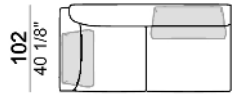

1) Type "Modern" with trapezoidal shape. 2) Type "Classic" with rectangular shape.

Sofa

Right or left corner sofa

Right or left unit

Right or left corner unit

6110633-34

201
79 1/8"

102
40 1/8"

Central unit

6110620

100
39 3/8"

102
40 1/8"

Central unit with right or left pouf

6110618-19

200
78 3/4"

102
40 1/8"

Composition "L" (left unit 228 cm + dormeuse 95x174 cm + right unit 208 cm + 3 back cushions "Modern" 80 cm + 2 back cushions "Modern" 90 cm + 3 backrest rolls).

Composition "M" (left unit 228 cm + dormeuse 95x174 cm + right unit 208 cm + 3 back cushions "Modern" 80 cm + 2 back cushions "Modern" 90 cm + 3 backrest rolls + 1 side table arm 571060106 eucalyptus or Zebrano + 1 back table 5710603 eucalyptus or Zebrano + 1 small table arm 571060207 eucalyptus or Zebrano + 1 back table 571060309 eucalyptus or Zebrano).