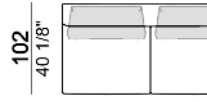

1) Type "Modern" with trapezoidal shape. 2) Type "Classic" with rectangular shape.

Sofa

Right or left corner sofa

Right or left unit

Right or left corner unit

6110633-34

201
79 1/8"

102
40 1/8"

6110621

160
63"

102
40 1/8"

6110622

180
70 7/8"

102
40 1/8"

6110623

200
78 3/4"