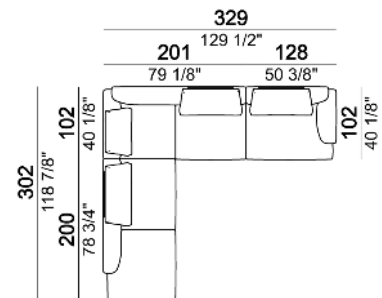

Composition "B" (left unit 208 cm + chaise-longue 128x174 cm with right short arm + 2 back cushions "Modern" 80 cm + 1 back cushions "Modern" 90 cm + 2 backrest rolls)

Composition "C" (left unit 208 cm + chaise-longue 128x174 cm with right short arm + 2 back cushions "Modern" 80 cm + 1 back cushion "Modern" 90 cm + 2 backrest rolls + 1 side table seat 57106105 eucalyptus or Zebrano)

Composition "D" (left unit 208 cm + chaise-longue 128x174 cm with right short arm + 2 back cushions "Modern" 80 cm + 1 back cushion "Modern" 90 cm + 2 backrest rolls + 1 side table seat 571060208 eucalyptus or Zebrano + 1 back table 571060310 eucalyptus or Zebrano)

Composition "E" (right unit 128 cm + left corner unit 201 cm + central unit 200 cm with left pouf + 1 back cushion "Modern" 70 cm + 3 back cushions "Modern" 90 cm + 3 backrest rolls)

Composition "F" (right unit 128 cm + left corner unit 201 cm + central unit 200 cm with left pouf + 1 back cushion "Modern" 70 cm + 3 back cushions "Modern" 90 cm + 3 backrest rolls + 1 side table seat 571060207 eucalyptus or Zebrano + 1 back table 571060310 eucalyptus or Zebrano).

Composition "G" (left unit 208 cm + left corner unit 201 cm + right unit 128 cm + 2 back cushions "Modern" 80 cm + 1 back cushion "Modern" 70 cm + 2 back cushions "Modern" 90 cm + 3 backrest rolls).

Composition "H" (left unit 208 cm + left corner unit 201 cm + right unit 128 cm + 2 back cushions "Modern" 80 cm + 1 back cushion "Modern" 70 cm + 2 back cushions "Modern" 90 cm + 3 backrest rolls + 1 side table arm 571060208 eucalyptus or Zebrano + 1 back table 571060309 eucalyptus or Zebrano + 1 back table 571060310 eucalyptus or Zebrano + 1 side table seat 571060106 eucalyptus or Zebrano).