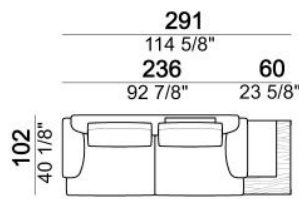

Composition "S" (Sofa 236 cm + 2 back cushions "Classic" 80 cm + 1 backrest roll + 1 small table arm 571060105)