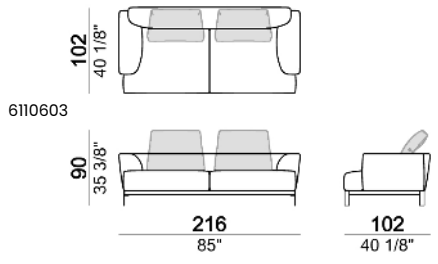

1) Type "Modern" with trapezoidal shape. 2) Type "Classic" with rectangular shape.

Sofa

Right or left corner sofa

Right or left unit

Right or left corner unit

6110633-34

201
79 1/8"

102
40 1/8"

Composition "L" (left unit 228 cm + dormeuse 95x174 cm + right unit 208 cm + 3 back cushions "Modern" 80 cm + 2 back cushions "Modern" 90 cm + 3 backrest rolls).

Composition "M" (left unit 228 cm + dormeuse 95x174 cm + right unit 208 cm + 3 back cushions "Modern" 80 cm + 2 back cushions "Modern" 90 cm + 3 backrest rolls + 1 side table arm 571060106 eucalyptus or Zebrano + 1 back table 5710603 eucalyptus or Zebrano + 1 small table arm 571060207 eucalyptus or Zebrano + 1 back table 571060309 eucalyptus or Zebrano).

Composition "N" (left unit 228 cm + left corner sofa 231 cm + 1 back cushion "Modern" 70 cm + 3 back cushions "Modern" 90 cm + 2 backrest rolls).

Composition "O" (left unit 228 cm + left corner sofa 231 cm + 1 back cushion "Modern" 70 cm + 3 back cushions "Modern" 90 cm + 2 backrest rolls + 1 small table arm 571060208 eucalyptus or Zebrano + 1 back table 571060310 eucalyptus or Zebrano + 1 side table arm 571060105 eucalyptus or Zebrano)

Composition "P" (left unit 228 cm + left corner sofa 231 cm + 1 back cushion "Modern" 70 cm + 3 back cushions "Modern" 90 cm + 2 backrest rolls + 1 side table arm 571060413 eucalyptus or Zebrano + 1 small table arm 571060207 eucalyptus or Zebrano + 1 back table 571060309 eucalyptus or Zebrano)