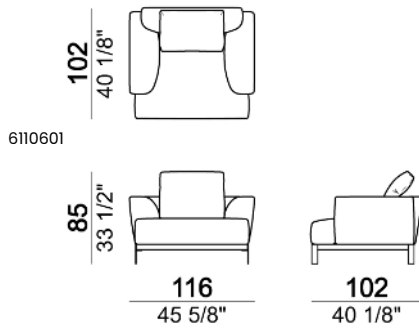

102
40 1/8"

Dormeuse

Chaise-longue with right or left short arm

Pouf

Armchair

Back cushion "Modern"

Back cushion "Classic"

Backrest roll

Side table

Back table

Coffee table

571060514

571060515

571060516

Composition "A" (sofa 256 cm + 2 back cushions "Modern" 90 cm + 1 backrest roll, 1 side table arm 571060207 eucalyptus or Zebrano + 1 back table 571060309 eucalyptus or Zebrano)

Composition "B" (left unit 208 cm + chaise-longue 128x174 cm with right short arm + 2 back cushions "Modern" 80 cm + 1 back cushions "Modern" 90 cm + 2 backrest rolls)

Composition "C" (left unit 208 cm + chaise-longue 128x174 cm with right short arm + 2 back cushions "Modern" 80 cm + 1 back cushion "Modern" 90 cm + 2 backrest rolls + 1 side table seat 57106105 eucalyptus or Zebrano)

Composition "L" (left unit 228 cm + dormeuse 95x174 cm + right unit 208 cm + 3 back cushions "Modern" 80 cm + 2 back cushions "Modern" 90 cm + 3 backrest rolls).

Composition "M" (left unit 228 cm + dormeuse 95x174 cm + right unit 208 cm + 3 back cushions "Modern" 80 cm + 2 back cushions "Modern" 90 cm + 3 backrest rolls + 1 side table arm 571060106 eucalyptus or Zebrano + 1 back table 5710603 eucalyptus or Zebrano + 1 small table arm 571060207 eucalyptus or Zebrano + 1 back table 571060309 eucalyptus or Zebrano).