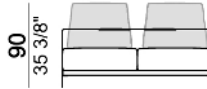

6110621

160
63"