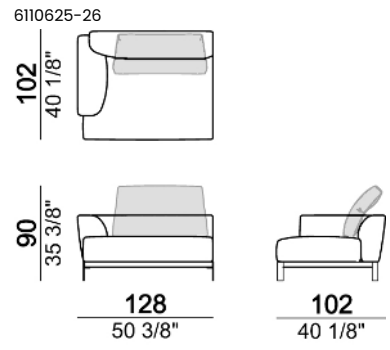

SPRINGING: elastic belts.

SEAT HEIGHT: 42 cm.

ARM HEIGHT: 62cm.

FEET: metal, finishes: black nickel or varnished micaceous brown, h. 13 cm

Accessories:

LOWER TOP: wood veneered in eucalyptus or zebrano.

UPPER TOP:

1) Type "Modern" with trapezoidal shape. 2) Type "Classic" with rectangular shape.

Sofa

Right or left corner sofa

Right or left unit

Right or left corner unit

6110633-34

201
79 1/8"

102
40 1/8"

Composition "L" (left unit 228 cm + dormeuse 95x174 cm + right unit 208 cm + 3 back cushions "Modern" 80 cm + 2 back cushions "Modern" 90 cm + 3 backrest rolls).

Composition "M" (left unit 228 cm + dormeuse 95x174 cm + right unit 208 cm + 3 back cushions "Modern" 80 cm + 2 back cushions "Modern" 90 cm + 3 backrest rolls + 1 side table arm 571060106 eucalyptus or Zebrano + 1 back table 5710603 eucalyptus or Zebrano + 1 small table arm 571060207 eucalyptus or Zebrano + 1 back table 571060309 eucalyptus or Zebrano).

Composition "P" (left unit 228 cm + left corner sofa 231 cm + 1 back cushion "Modern" 70 cm + 3 back cushions "Modern" 90 cm + 2 backrest rolls + 1 side table arm 571060413 eucalyptus or Zebrano + 1 small table arm 571060207 eucalyptus or Zebrano + 1 back table 571060309 eucalyptus or Zebrano)