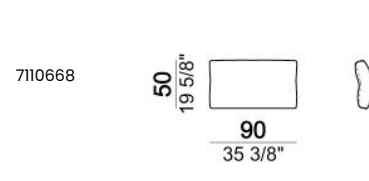

102
40 1/8"

Dormeuse

Chaise-longue with right or left short arm

Pouf

Armchair

Back cushion "Modern"

Back cushion "Classic"

Backrest roll

Composition "B" (left unit 208 cm + chaise-longue 128x174 cm with right short arm + 2 back cushions "Modern" 80 cm + 1 back cushions "Modern" 90 cm + 2 backrest rolls)

Composition "C" (left unit 208 cm + chaise-longue 128x174 cm with right short arm + 2 back cushions "Modern" 80 cm + 1 back cushion "Modern" 90 cm + 2 backrest rolls + 1 side table seat 57106105 eucalyptus or Zebrano)