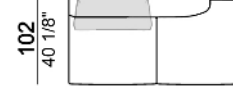

1) Type "Modern" with trapezoidal shape. 2) Type "Classic" with rectangular shape.

Sofa

Right or left corner sofa

Right or left unit

Right or left corner unit

6110633-34

201
79 1/8"

102
40 1/8"

Central unit

6110620

100
39 3/8"

102
40 1/8"

Central unit with right or left pouf

6110618-19

200
78 3/4"

102
40 1/8"

Composition "L" (left unit 228 cm + dormeuse 95x174 cm + right unit 208 cm + 3 back cushions "Modern" 80 cm + 2 back cushions "Modern" 90 cm + 3 backrest rolls).

Composition "M" (left unit 228 cm + dormeuse 95x174 cm + right unit 208 cm + 3 back cushions "Modern" 80 cm + 2 back cushions "Modern" 90 cm + 3 backrest rolls + 1 side table arm 571060106 eucalyptus or Zebrano + 1 back table 5710603 eucalyptus or Zebrano + 1 small table arm 571060207 eucalyptus or Zebrano + 1 back table 571060309 eucalyptus or Zebrano).