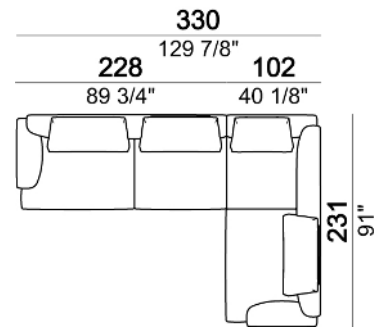

Composition "N" (left unit 228 cm + left corner sofa 231 cm + 1 back cushion "Modern" 70 cm + 3 back cushions "Modern" 90 cm + 2 backrest rolls).