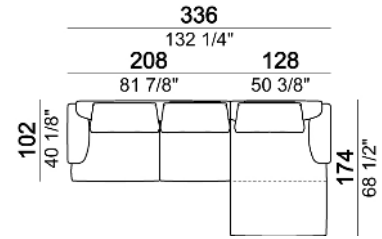

Side table

Back table

Coffee table

571060514

571060515

571060516

Composition "A" (sofa 256 cm + 2 back cushions "Modern" 90 cm + 1 backrest roll, 1 side table arm 571060207 eucalyptus or Zebrano + 1 back table 571060309 eucalyptus or Zebrano)

Composition "B" (left unit 208 cm + chaise-longue 128x174 cm with right short arm + 2 back cushions "Modern" 80 cm + 1 back cushions "Modern" 90 cm + 2 backrest rolls)

Composition "C" (left unit 208 cm + chaise-longue 128x174 cm with right short arm + 2 back cushions "Modern" 80 cm + 1 back cushion "Modern" 90 cm + 2 backrest rolls + 1 side table seat 57106105 eucalyptus or Zebrano)

Composition "D" (left unit 208 cm + chaise-longue 128x174 cm with right short arm + 2 back cushions "Modern" 80 cm + 1 back cushion "Modern" 90 cm + 2 backrest rolls + 1 side table seat 571060208 eucalyptus or Zebrano + 1 back table 571060310 eucalyptus or Zebrano)

Composition "L" (left unit 228 cm + dormeuse 95x174 cm + right unit 208 cm + 3 back cushions "Modern" 80 cm + 2 back cushions "Modern" 90 cm + 3 backrest rolls).

Composition "M" (left unit 228 cm + dormeuse 95x174 cm + right unit 208 cm + 3 back cushions "Modern" 80 cm + 2 back cushions "Modern" 90 cm + 3 backrest rolls + 1 side table arm 571060106 eucalyptus or Zebrano + 1 back table 5710603 eucalyptus or Zebrano + 1 small table arm 571060207 eucalyptus or Zebrano + 1 back table 571060309 eucalyptus or Zebrano).