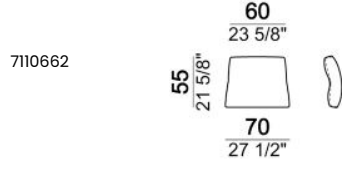

102
40 1/8"

Dormeuse

Chaise-longue with right or left short arm

Pouf

Armchair

Back cushion "Modern"

Back cushion "Classic"

Backrest roll

Side table

Back table

Coffee table

571060514

571060515

571060516

Composition "A" (sofa 256 cm + 2 back cushions "Modern" 90 cm + 1 backrest roll, 1 side table arm 571060207 eucalyptus or Zebrano + 1 back table 571060309 eucalyptus or Zebrano)

Composition "B" (left unit 208 cm + chaise-longue 128x174 cm with right short arm + 2 back cushions "Modern" 80 cm + 1 back cushions "Modern" 90 cm + 2 backrest rolls)

Composition "C" (left unit 208 cm + chaise-longue 128x174 cm with right short arm + 2 back cushions "Modern" 80 cm + 1 back cushion "Modern" 90 cm + 2 backrest rolls + 1 side table seat 57106105 eucalyptus or Zebrano)