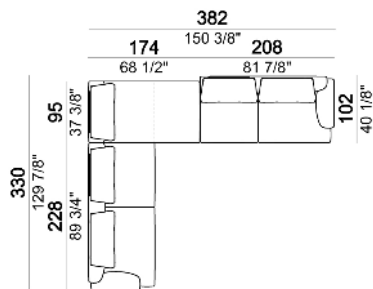

Composition "D" (left unit 208 cm + chaise-longue 128x174 cm with right short arm + 2 back cushions "Modern" 80 cm + 1 back cushion "Modern" 90 cm + 2 backrest rolls + 1 side table seat 571060208 eucalyptus or Zebrano + 1 back table 571060310 eucalyptus or Zebrano)

Composition "E" (right unit 128 cm + left corner unit 201 cm + central unit 200 cm with left pouf + 1 back cushion "Modern" 70 cm + 3 back cushions "Modern" 90 cm + 3 backrest rolls)

Composition "F" (right unit 128 cm + left corner unit 201 cm + central unit 200 cm with left pouf + 1 back cushion "Modern" 70 cm + 3 back cushions "Modern" 90 cm + 3 backrest rolls + 1 side table seat 571060207 eucalyptus or Zebrano + 1 back table 571060310 eucalyptus or Zebrano).

Composition "G" (left unit 208 cm + left corner unit 201 cm + right unit 128 cm + 2 back cushions "Modern" 80 cm + 1 back cushion "Modern" 70 cm + 2 back cushions "Modern" 90 cm + 3 backrest rolls).

Composition "H" (left unit 208 cm + left corner unit 201 cm + right unit 128 cm + 2 back cushions "Modern" 80 cm + 1 back cushion "Modern" 70 cm + 2 back cushions "Modern" 90 cm + 3 backrest rolls + 1 side table arm 571060208 eucalyptus or Zebrano + 1 back table 571060309 eucalyptus or Zebrano + 1 back table 571060310 eucalyptus or Zebrano + 1 side table seat 571060106 eucalyptus or Zebrano).

Composition "L" (left unit 228 cm + dormeuse 95x174 cm + right unit 208 cm + 3 back cushions "Modern" 80 cm + 2 back cushions "Modern" 90 cm + 3 backrest rolls).

Composition "M" (left unit 228 cm + dormeuse 95x174 cm + right unit 208 cm + 3 back cushions "Modern" 80 cm + 2 back cushions "Modern" 90 cm + 3 backrest rolls + 1 side table arm 571060106 eucalyptus or Zebrano + 1 back table 5710603 eucalyptus or Zebrano + 1 small table arm 571060207 eucalyptus or Zebrano + 1 back table 571060309 eucalyptus or Zebrano).