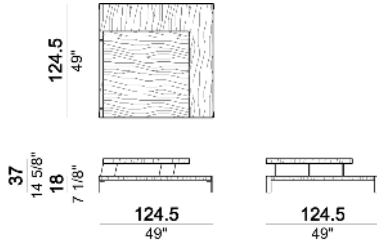

Side table

Back table

Coffee table

571060514

571060515

571060516

Composition "A" (sofa 256 cm + 2 back cushions "Modern" 90 cm + 1 backrest roll, 1 side table arm 571060207 eucalyptus or Zebrano + 1 back table 571060309 eucalyptus or Zebrano)

Composition "B" (left unit 208 cm + chaise-longue 128x174 cm with right short arm + 2 back cushions "Modern" 80 cm + 1 back cushions "Modern" 90 cm + 2 backrest rolls)

Composition "C" (left unit 208 cm + chaise-longue 128x174 cm with right short arm + 2 back cushions "Modern" 80 cm + 1 back cushion "Modern" 90 cm + 2 backrest rolls + 1 side table seat 57106105 eucalyptus or Zebrano)

Composition "D" (left unit 208 cm + chaise-longue 128x174 cm with right short arm + 2 back cushions "Modern" 80 cm + 1 back cushion "Modern" 90 cm + 2 backrest rolls + 1 side table seat 571060208 eucalyptus or Zebrano + 1 back table 571060310 eucalyptus or Zebrano)