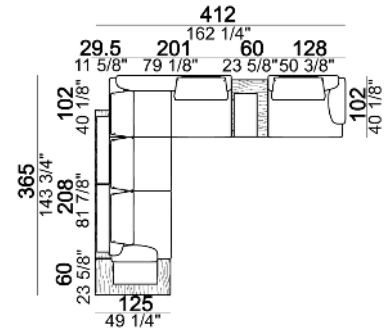

Composition "D" (left unit 208 cm + chaise-longue 128x174 cm with right short arm + 2 back cushions "Modern" 80 cm + 1 back cushion "Modern" 90 cm + 2 backrest rolls + 1 side table seat 571060208 eucalyptus or Zebrano + 1 back table 571060310 eucalyptus or Zebrano)

Composition "E" (right unit 128 cm + left corner unit 201 cm + central unit 200 cm with left pouf + 1 back cushion "Modern" 70 cm + 3 back cushions "Modern" 90 cm + 3 backrest rolls)

Composition "F" (right unit 128 cm + left corner unit 201 cm + central unit 200 cm with left pouf + 1 back cushion "Modern" 70 cm + 3 back cushions "Modern" 90 cm + 3 backrest rolls + 1 side table seat 571060207 eucalyptus or Zebrano + 1 back table 571060310 eucalyptus or Zebrano).

Composition "G" (left unit 208 cm + left corner unit 201 cm + right unit 128 cm + 2 back cushions "Modern" 80 cm + 1 back cushion "Modern" 70 cm + 2 back cushions "Modern" 90 cm + 3 backrest rolls).

Composition "H" (left unit 208 cm + left corner unit 201 cm + right unit 128 cm + 2 back cushions "Modern" 80 cm + 1 back cushion "Modern" 70 cm + 2 back cushions "Modern" 90 cm + 3 backrest rolls + 1 side table arm 571060208 eucalyptus or Zebrano + 1 back table 571060309 eucalyptus or Zebrano + 1 back table 571060310 eucalyptus or Zebrano + 1 side table seat 571060106 eucalyptus or Zebrano).

Composition "L" (left unit 228 cm + dormeuse 95x174 cm + right unit 208 cm + 3 back cushions "Modern" 80 cm + 2 back cushions "Modern" 90 cm + 3 backrest rolls).

Composition "M" (left unit 228 cm + dormeuse 95x174 cm + right unit 208 cm + 3 back cushions "Modern" 80 cm + 2 back cushions "Modern" 90 cm + 3 backrest rolls + 1 side table arm 571060106 eucalyptus or Zebrano + 1 back table 5710603 eucalyptus or Zebrano + 1 small table arm 571060207 eucalyptus or Zebrano + 1 back table 571060309 eucalyptus or Zebrano).