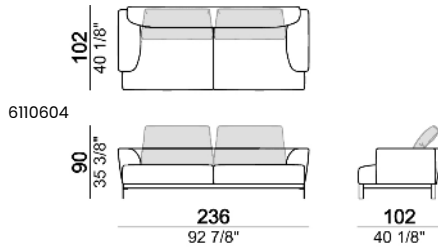

1) Type "Modern" with trapezoidal shape. 2) Type "Classic" with rectangular shape.

Sofa

Right or left corner sofa

Right or left unit

Right or left corner unit

6110633-34

201
79 1/8"

102
40 1/8"

Composition "L" (left unit 228 cm + dormeuse 95x174 cm + right unit 208 cm + 3 back cushions "Modern" 80 cm + 2 back cushions "Modern" 90 cm + 3 backrest rolls).

Composition "M" (left unit 228 cm + dormeuse 95x174 cm + right unit 208 cm + 3 back cushions "Modern" 80 cm + 2 back cushions "Modern" 90 cm + 3 backrest rolls + 1 side table arm 571060106 eucalyptus or Zebrano + 1 back table 5710603 eucalyptus or Zebrano + 1 small table arm 571060207 eucalyptus or Zebrano + 1 back table 571060309 eucalyptus or Zebrano).

Composition "N" (left unit 228 cm + left corner sofa 231 cm + 1 back cushion "Modern" 70 cm + 3 back cushions "Modern" 90 cm + 2 backrest rolls).

Composition "O" (left unit 228 cm + left corner sofa 231 cm + 1 back cushion "Modern" 70 cm + 3 back cushions "Modern" 90 cm + 2 backrest rolls + 1 small table arm 571060208 eucalyptus or Zebrano + 1 back table 571060310 eucalyptus or Zebrano + 1 side table arm 571060105 eucalyptus or Zebrano)

Composition "P" (left unit 228 cm + left corner sofa 231 cm + 1 back cushion "Modern" 70 cm + 3 back cushions "Modern" 90 cm + 2 backrest rolls + 1 side table arm 571060413 eucalyptus or Zebrano + 1 small table arm 571060207 eucalyptus or Zebrano + 1 back table 571060309 eucalyptus or Zebrano)