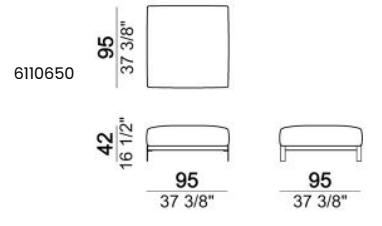

Dormeuse

Chaise-longue with right or left short arm

Pouf