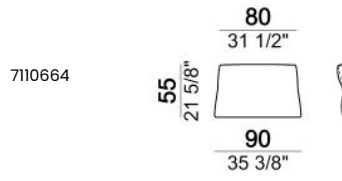

102
40 1/8"

Dormeuse

Chaise-longue with right or left short arm

Pouf

Armchair

Back cushion "Modern"

Back cushion "Classic"

Backrest roll

Composition "B" (left unit 208 cm + chaise-longue 128x174 cm with right short arm + 2 back cushions "Modern" 80 cm + 1 back cushions "Modern" 90 cm + 2 backrest rolls)

Composition "C" (left unit 208 cm + chaise-longue 128x174 cm with right short arm + 2 back cushions "Modern" 80 cm + 1 back cushion "Modern" 90 cm + 2 backrest rolls + 1 side table seat 57106105 eucalyptus or Zebrano)