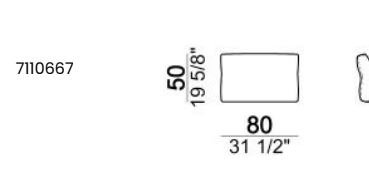

102
40 1/8"

Dormeuse

Chaise-longue with right or left short arm

Pouf

Armchair

Back cushion "Modern"

Back cushion "Classic"

Backrest roll

Composition "B" (left unit 208 cm + chaise-longue 128x174 cm with right short arm + 2 back cushions "Modern" 80 cm + 1 back cushions "Modern" 90 cm + 2 backrest rolls)

Composition "C" (left unit 208 cm + chaise-longue 128x174 cm with right short arm + 2 back cushions "Modern" 80 cm + 1 back cushion "Modern" 90 cm + 2 backrest rolls + 1 side table seat 57106105 eucalyptus or Zebrano)