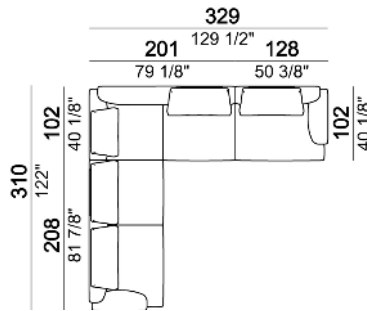

Composition "B" (left unit 208 cm + chaise-longue 128x174 cm with right short arm + 2 back cushions "Modern" 80 cm + 1 back cushions "Modern" 90 cm + 2 backrest rolls)

Composition "C" (left unit 208 cm + chaise-longue 128x174 cm with right short arm + 2 back cushions "Modern" 80 cm + 1 back cushion "Modern" 90 cm + 2 backrest rolls + 1 side table seat 57106105 eucalyptus or Zebrano)

Composition "D" (left unit 208 cm + chaise-longue 128x174 cm with right short arm + 2 back cushions "Modern" 80 cm + 1 back cushion "Modern" 90 cm + 2 backrest rolls + 1 side table seat 571060208 eucalyptus or Zebrano + 1 back table 571060310 eucalyptus or Zebrano)

Composition "E" (right unit 128 cm + left corner unit 201 cm + central unit 200 cm with left pouf + 1 back cushion "Modern" 70 cm + 3 back cushions "Modern" 90 cm + 3 backrest rolls)

Composition "F" (right unit 128 cm + left corner unit 201 cm + central unit 200 cm with left pouf + 1 back cushion "Modern" 70 cm + 3 back cushions "Modern" 90 cm + 3 backrest rolls + 1 side table seat 571060207 eucalyptus or Zebrano + 1 back table 571060310 eucalyptus or Zebrano).

Composition "G" (left unit 208 cm + left corner unit 201 cm + right unit 128 cm + 2 back cushions "Modern" 80 cm + 1 back cushion "Modern" 70 cm + 2 back cushions "Modern" 90 cm + 3 backrest rolls).

Composition "H" (left unit 208 cm + left corner unit 201 cm + right unit 128 cm + 2 back cushions "Modern" 80 cm + 1 back cushion "Modern" 70 cm + 2 back cushions "Modern" 90 cm + 3 backrest rolls + 1 side table arm 571060208 eucalyptus or Zebrano + 1 back table 571060309 eucalyptus or Zebrano + 1 back table 571060310 eucalyptus or Zebrano + 1 side table seat 571060106 eucalyptus or Zebrano).