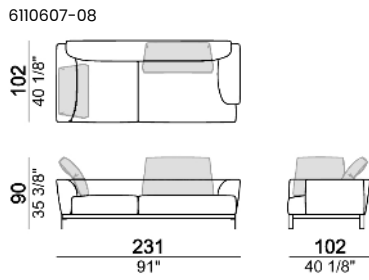

1) Type "Modern" with trapezoidal shape. 2) Type "Classic" with rectangular shape.

Sofa

Right or left corner sofa

Right or left unit

Right or left corner unit

6110633-34

201
79 1/8"

102
40 1/8"

Composition "L" (left unit 228 cm + dormeuse 95x174 cm + right unit 208 cm + 3 back cushions "Modern" 80 cm + 2 back cushions "Modern" 90 cm + 3 backrest rolls).

Composition "M" (left unit 228 cm + dormeuse 95x174 cm + right unit 208 cm + 3 back cushions "Modern" 80 cm + 2 back cushions "Modern" 90 cm + 3 backrest rolls + 1 side table arm 571060106 eucalyptus or Zebrano + 1 back table 5710603 eucalyptus or Zebrano + 1 small table arm 571060207 eucalyptus or Zebrano + 1 back table 571060309 eucalyptus or Zebrano).

Composition "N" (left unit 228 cm + left corner sofa 231 cm + 1 back cushion "Modern" 70 cm + 3 back cushions "Modern" 90 cm + 2 backrest rolls).

Composition "O" (left unit 228 cm + left corner sofa 231 cm + 1 back cushion "Modern" 70 cm + 3 back cushions "Modern" 90 cm + 2 backrest rolls + 1 small table arm 571060208 eucalyptus or Zebrano + 1 back table 571060310 eucalyptus or Zebrano + 1 side table arm 571060105 eucalyptus or Zebrano)

Composition "P" (left unit 228 cm + left corner sofa 231 cm + 1 back cushion "Modern" 70 cm + 3 back cushions "Modern" 90 cm + 2 backrest rolls + 1 side table arm 571060413 eucalyptus or Zebrano + 1 small table arm 571060207 eucalyptus or Zebrano + 1 back table 571060309 eucalyptus or Zebrano)