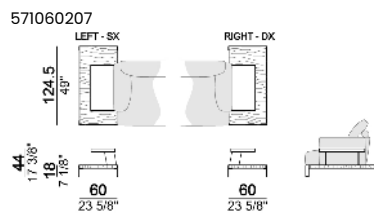

Backrest roll

Side table