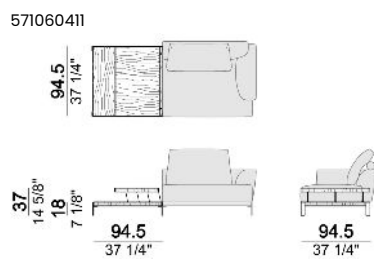

102
40 1/8"

Dormeuse

Chaise-longue with right or left short arm

Pouf

Armchair

Back cushion "Modern"

Back cushion "Classic"

Backrest roll

Side table

Back table

Coffee table

571060514

571060515

571060516

Composition "A" (sofa 256 cm + 2 back cushions "Modern" 90 cm + 1 backrest roll, 1 side table arm 571060207 eucalyptus or Zebrano + 1 back table 571060309 eucalyptus or Zebrano)

Composition "B" (left unit 208 cm + chaise-longue 128x174 cm with right short arm + 2 back cushions "Modern" 80 cm + 1 back cushions "Modern" 90 cm + 2 backrest rolls)

Composition "C" (left unit 208 cm + chaise-longue 128x174 cm with right short arm + 2 back cushions "Modern" 80 cm + 1 back cushion "Modern" 90 cm + 2 backrest rolls + 1 side table seat 57106105 eucalyptus or Zebrano)

Composition "L" (left unit 228 cm + dormeuse 95x174 cm + right unit 208 cm + 3 back cushions "Modern" 80 cm + 2 back cushions "Modern" 90 cm + 3 backrest rolls).

Composition "M" (left unit 228 cm + dormeuse 95x174 cm + right unit 208 cm + 3 back cushions "Modern" 80 cm + 2 back cushions "Modern" 90 cm + 3 backrest rolls + 1 side table arm 571060106 eucalyptus or Zebrano + 1 back table 5710603 eucalyptus or Zebrano + 1 small table arm 571060207 eucalyptus or Zebrano + 1 back table 571060309 eucalyptus or Zebrano).