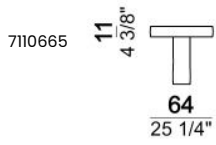

102
40 1/8"

Dormeuse

Chaise-longue with right or left short arm

Pouf

Armchair

Back cushion "Modern"

Back cushion "Classic"

Backrest roll