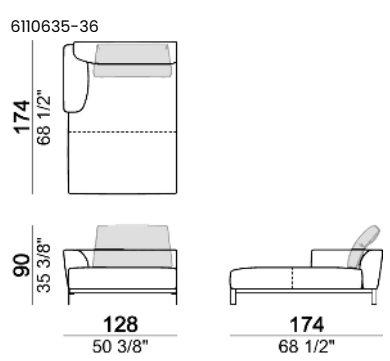

Dormeuse

Chaise-longue with right or left short arm

Pouf