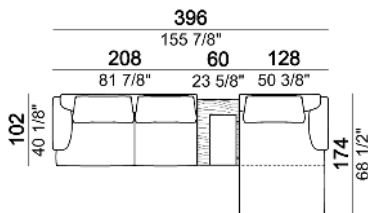

Side table

Back table

Coffee table

571060514

571060515

571060516

Composition "A" (sofa 256 cm + 2 back cushions "Modern" 90 cm + 1 backrest roll, 1 side table arm 571060207 eucalyptus or Zebrano + 1 back table 571060309 eucalyptus or Zebrano)

Composition "B" (left unit 208 cm + chaise-longue 128x174 cm with right short arm + 2 back cushions "Modern" 80 cm + 1 back cushions "Modern" 90 cm + 2 backrest rolls)

Composition "C" (left unit 208 cm + chaise-longue 128x174 cm with right short arm + 2 back cushions "Modern" 80 cm + 1 back cushion "Modern" 90 cm + 2 backrest rolls + 1 side table seat 57106105 eucalyptus or Zebrano)

Composition "D" (left unit 208 cm + chaise-longue 128x174 cm with right short arm + 2 back cushions "Modern" 80 cm + 1 back cushion "Modern" 90 cm + 2 backrest rolls + 1 side table seat 571060208 eucalyptus or Zebrano + 1 back table 571060310 eucalyptus or Zebrano)

Composition "L" (left unit 228 cm + dormeuse 95x174 cm + right unit 208 cm + 3 back cushions "Modern" 80 cm + 2 back cushions "Modern" 90 cm + 3 backrest rolls).

Composition "M" (left unit 228 cm + dormeuse 95x174 cm + right unit 208 cm + 3 back cushions "Modern" 80 cm + 2 back cushions "Modern" 90 cm + 3 backrest rolls + 1 side table arm 571060106 eucalyptus or Zebrano + 1 back table 5710603 eucalyptus or Zebrano + 1 small table arm 571060207 eucalyptus or Zebrano + 1 back table 571060309 eucalyptus or Zebrano).