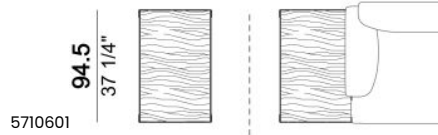

102
40 1/8"

Dormeuse

Chaise-longue with right or left short arm

Pouf

Armchair

Back cushion "Modern"

Back cushion "Classic"

Backrest roll

Side table

Back table

Coffee table

571060514

571060515

571060516

Composition "A" (sofa 256 cm + 2 back cushions "Modern" 90 cm + 1 backrest roll, 1 side table arm 571060207 eucalyptus or Zebrano + 1 back table 571060309 eucalyptus or Zebrano)

Composition "B" (left unit 208 cm + chaise-longue 128x174 cm with right short arm + 2 back cushions "Modern" 80 cm + 1 back cushions "Modern" 90 cm + 2 backrest rolls)

Composition "C" (left unit 208 cm + chaise-longue 128x174 cm with right short arm + 2 back cushions "Modern" 80 cm + 1 back cushion "Modern" 90 cm + 2 backrest rolls + 1 side table seat 57106105 eucalyptus or Zebrano)