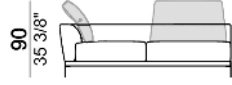

1) Type "Modern" with trapezoidal shape. 2) Type "Classic" with rectangular shape.

Sofa

Right or left corner sofa

Right or left unit

Right or left corner unit

6110633-34

201
79 1/8"

102
40 1/8"

Central unit

6110620

100
39 3/8"

102
40 1/8"

Central unit with right or left pouf

6110618-19

200
78 3/4"

102
40 1/8"

Composition "L" (left unit 228 cm + dormeuse 95x174 cm + right unit 208 cm + 3 back cushions "Modern" 80 cm + 2 back cushions "Modern" 90 cm + 3 backrest rolls).

Composition "M" (left unit 228 cm + dormeuse 95x174 cm + right unit 208 cm + 3 back cushions "Modern" 80 cm + 2 back cushions "Modern" 90 cm + 3 backrest rolls + 1 side table arm 571060106 eucalyptus or Zebrano + 1 back table 5710603 eucalyptus or Zebrano + 1 small table arm 571060207 eucalyptus or Zebrano + 1 back table 571060309 eucalyptus or Zebrano).

Composition "S" (Sofa 236 cm + 2 back cushions "Classic" 80 cm + 1 backrest roll + 1 small table arm 571060105)

Composition "T" (left unit 208 cm + chaise-longue 128x174 cm with right short arm + 2 back cushions "Classic" 80 cm + 1 back cushion "Classic" 90 cm + 2 backrest rolls)