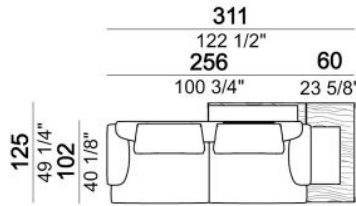

Side table

Back table

Coffee table

571060514

571060515

571060516

Composition "A" (sofa 256 cm + 2 back cushions "Modern" 90 cm + 1 backrest roll, 1 side table arm 571060207 eucalyptus or Zebrano + 1 back table 571060309 eucalyptus or Zebrano)

Composition "B" (left unit 208 cm + chaise-longue 128x174 cm with right short arm + 2 back cushions "Modern" 80 cm + 1 back cushions "Modern" 90 cm + 2 backrest rolls)

Composition "C" (left unit 208 cm + chaise-longue 128x174 cm with right short arm + 2 back cushions "Modern" 80 cm + 1 back cushion "Modern" 90 cm + 2 backrest rolls + 1 side table seat 57106105 eucalyptus or Zebrano)

Composition "D" (left unit 208 cm + chaise-longue 128x174 cm with right short arm + 2 back cushions "Modern" 80 cm + 1 back cushion "Modern" 90 cm + 2 backrest rolls + 1 side table seat 571060208 eucalyptus or Zebrano + 1 back table 571060310 eucalyptus or Zebrano)

Composition "L" (left unit 228 cm + dormeuse 95x174 cm + right unit 208 cm + 3 back cushions "Modern" 80 cm + 2 back cushions "Modern" 90 cm + 3 backrest rolls).

Composition "M" (left unit 228 cm + dormeuse 95x174 cm + right unit 208 cm + 3 back cushions "Modern" 80 cm + 2 back cushions "Modern" 90 cm + 3 backrest rolls + 1 side table arm 571060106 eucalyptus or Zebrano + 1 back table 5710603 eucalyptus or Zebrano + 1 small table arm 571060207 eucalyptus or Zebrano + 1 back table 571060309 eucalyptus or Zebrano).