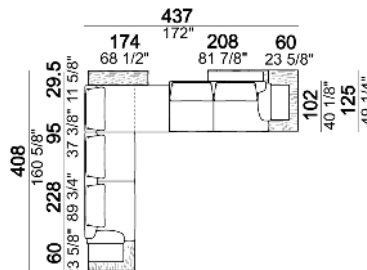

Composition "E" (right unit 128 cm + left corner unit 201 cm + central unit 200 cm with left pouf + 1 back cushion "Modern" 70 cm + 3 back cushions "Modern" 90 cm + 3 backrest rolls)

Composition "F" (right unit 128 cm + left corner unit 201 cm + central unit 200 cm with left pouf + 1 back cushion "Modern" 70 cm + 3 back cushions "Modern" 90 cm + 3 backrest rolls + 1 side table seat 571060207 eucalyptus or Zebrano + 1 back table 571060310 eucalyptus or Zebrano).

Composition "G" (left unit 208 cm + left corner unit 201 cm + right unit 128 cm + 2 back cushions "Modern" 80 cm + 1 back cushion "Modern" 70 cm + 2 back cushions "Modern" 90 cm + 3 backrest rolls).

Composition "H" (left unit 208 cm + left corner unit 201 cm + right unit 128 cm + 2 back cushions "Modern" 80 cm + 1 back cushion "Modern" 70 cm + 2 back cushions "Modern" 90 cm + 3 backrest rolls + 1 side table arm 571060208 eucalyptus or Zebrano + 1 back table 571060309 eucalyptus or Zebrano + 1 back table 571060310 eucalyptus or Zebrano + 1 side table seat 571060106 eucalyptus or Zebrano).

Composition "L" (left unit 228 cm + dormeuse 95x174 cm + right unit 208 cm + 3 back cushions "Modern" 80 cm + 2 back cushions "Modern" 90 cm + 3 backrest rolls).

Composition "M" (left unit 228 cm + dormeuse 95x174 cm + right unit 208 cm + 3 back cushions "Modern" 80 cm + 2 back cushions "Modern" 90 cm + 3 backrest rolls + 1 side table arm 571060106 eucalyptus or Zebrano + 1 back table 5710603 eucalyptus or Zebrano + 1 small table arm 571060207 eucalyptus or Zebrano + 1 back table 571060309 eucalyptus or Zebrano).