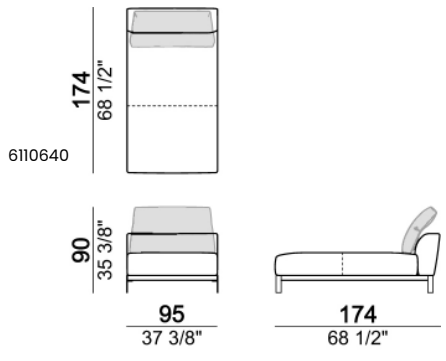

Dormeuse

Chaise-longue with right or left short arm

Pouf