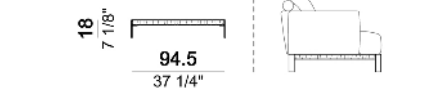

102
40 1/8"

Dormeuse

Chaise-longue with right or left short arm

Pouf

Armchair

Back cushion "Modern"

Back cushion "Classic"

Backrest roll

Side table

Back table

Coffee table

571060514

571060515

571060516

Composition "A" (sofa 256 cm + 2 back cushions "Modern" 90 cm + 1 backrest roll, 1 side table arm 571060207 eucalyptus or Zebrano + 1 back table 571060309 eucalyptus or Zebrano)

Composition "B" (left unit 208 cm + chaise-longue 128x174 cm with right short arm + 2 back cushions "Modern" 80 cm + 1 back cushions "Modern" 90 cm + 2 backrest rolls)

Composition "C" (left unit 208 cm + chaise-longue 128x174 cm with right short arm + 2 back cushions "Modern" 80 cm + 1 back cushion "Modern" 90 cm + 2 backrest rolls + 1 side table seat 57106105 eucalyptus or Zebrano)