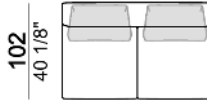

1) Type "Modern" with trapezoidal shape. 2) Type "Classic" with rectangular shape.

Sofa

Right or left corner sofa

Right or left unit

Right or left corner unit

6110633-34

201
79 1/8"

102
40 1/8"

Central unit

6110620

100
39 3/8"

102
40 1/8"

Central unit with right or left pouf

6110618-19

200
78 3/4"

102
40 1/8"

Composition "S" (Sofa 236 cm + 2 back cushions "Classic" 80 cm + 1 backrest roll + 1 small table arm 571060105)

Composition "T" (left unit 208 cm + chaise-longue 128x174 cm with right short arm + 2 back cushions "Classic" 80 cm + 1 back cushion "Classic" 90 cm + 2 backrest rolls)