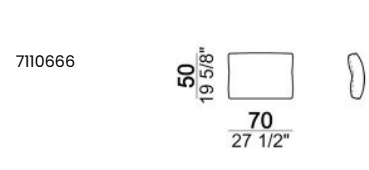

102
40 1/8"

Dormeuse

Chaise-longue with right or left short arm

Pouf

Armchair

Back cushion "Modern"

Back cushion "Classic"

Backrest roll

Composition "B" (left unit 208 cm + chaise-longue 128x174 cm with right short arm + 2 back cushions "Modern" 80 cm + 1 back cushions "Modern" 90 cm + 2 backrest rolls)

Composition "C" (left unit 208 cm + chaise-longue 128x174 cm with right short arm + 2 back cushions "Modern" 80 cm + 1 back cushion "Modern" 90 cm + 2 backrest rolls + 1 side table seat 57106105 eucalyptus or Zebrano)