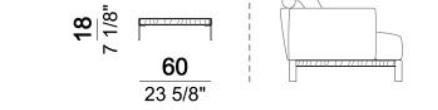

102
40 1/8"

Dormeuse

Chaise-longue with right or left short arm

Pouf

Armchair

Back cushion "Modern"

Back cushion "Classic"

Backrest roll

Side table

Back table

Coffee table

571060514

571060515

571060516

Composition "A" (sofa 256 cm + 2 back cushions "Modern" 90 cm + 1 backrest roll, 1 side table arm 571060207 eucalyptus or Zebrano + 1 back table 571060309 eucalyptus or Zebrano)

Composition "B" (left unit 208 cm + chaise-longue 128x174 cm with right short arm + 2 back cushions "Modern" 80 cm + 1 back cushions "Modern" 90 cm + 2 backrest rolls)

Composition "C" (left unit 208 cm + chaise-longue 128x174 cm with right short arm + 2 back cushions "Modern" 80 cm + 1 back cushion "Modern" 90 cm + 2 backrest rolls + 1 side table seat 57106105 eucalyptus or Zebrano)