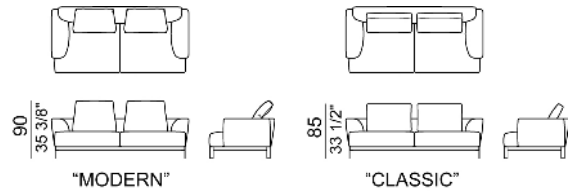

1) Type "Modern" with trapezoidal shape. 2) Type "Classic" with rectangular shape.