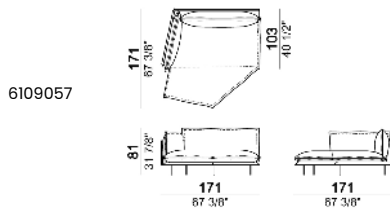

Sofa, back cushions 95 cm

Sofa, back cushions 105 cm

Sofa, back cushions 115 cm

Right or left unit, back cushion 105 cm.

Right or left unit, back cushion 115 cm

Right or left unit, back cushion 95 cm

Right or left unit, back cushions 105 cm.

Right or left unit, back cushions 115 cm.

Central unit, back cushion 115 cm.

Central unit, back cushions 95 cm.

Central unit, back cushions 105 cm.

Central unit, back cushions 115 cm.

**Chaise-longue with right or left short arm, back cushion 95 cm**

**Chaise-longue with right or left short arm, back cushion 105 cm**

**Chaise-longue with right or left short arm, back cushion 115 cm**

**Right or left unit**

**Pouf**

**Armchair, back cushion 64 cm**

**Armchair, back cushion 95 cm**

Composition "D" (left unit 226x103 cm + left corner sofa 246x103 cm)

Composition "G" (left unit 206x93 cm + right unit 206x103 cm)

Composition "H" (left unit 226x103 cm+ right unit 171x171 cm)

Composition "I" (left unit 206x103 cm+ right unit 171x171 cm)