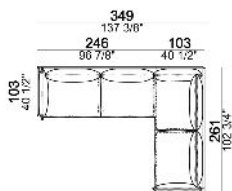

**Chaise-longue with right or left short arm, back cushion 105 cm**

**Chaise-longue with right or left short arm, back cushion 115 cm**

**Right or left unit**

**Pouf**

**Armchair, back cushion 64 cm**

**Armchair, back cushion 95 cm**

**Armchair, back cushion 105 cm**

**Armchair, back cushion 64 cm**

**Composition "A" (left unit 226x103 cm + chaise-longue 121x183 cm with right short arm)**

**Composition "E" (left unit 226x93 cm + chaise-longue 121x183 cm with right short arm)**

**Composition "B" (left unit 226x103 cm + left corner unit 226x103 cm)**

Composition "C" (left unit 246x103 cm + left corner sofa 261x103 cm)

Composition "F" (left unit 246x103 cm + left corner sofa 261x93 cm)

Composition "D" (left unit 226x103 cm + left corner sofa 246x103 cm)

Composition "G" (left unit 206x93 cm + right unit 206x103 cm)

Composition "H" (left unit 226x103 cm+ right unit 171x171 cm)

Composition "I" (left unit 206x103 cm+ right unit 171x171 cm)