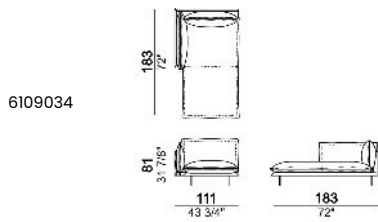

Sofa, back cushions 95 cm

Sofa, back cushions 105 cm

Sofa, back cushions 115 cm

Right or left unit, back cushion 105 cm.

Right or left unit, back cushion 115 cm

Right or left unit, back cushion 95 cm

Right or left unit, back cushions 105 cm.

Right or left unit, back cushions 115 cm.

Central unit, back cushion 115 cm.

Central unit, back cushions 95 cm.

Central unit, back cushions 105 cm.

Central unit, back cushions 115 cm.

**Chaise-longue with right or left short arm, back cushion 95 cm**

**Chaise-longue with right or left short arm, back cushion 105 cm**

**Chaise-longue with right or left short arm, back cushion 115 cm**

**Right or left unit**

**Pouf**

**Armchair, back cushion 64 cm**

**Armchair, back cushion 95 cm**

**Composition "B" (left unit 226x103 cm + left corner unit 226x103 cm)**

Composition "C" (left unit 246x103 cm + left corner sofa 261x103 cm)

Composition "F" (left unit 246x103 cm + left corner sofa 261x93 cm)