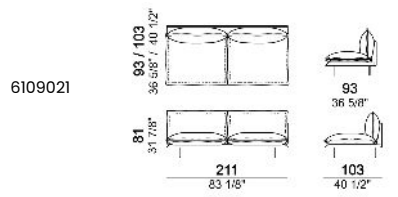

**SPRINGING:** elastic belts.

**SEAT HEIGHT:** 43 cm - 48 cm with feet h. 22 cm.

**ARM HEIGHT:** 60 cm (structure); 74 cm (with arm-side cushion).

**FEET:** metal, finishes: micaceous brown, titanium or brass, h. 17 cm. **On request feet can be supplied 5 cm higher with an extra charge.**

Right or left unit, back cushions 115 cm.

Central unit, back cushion 115 cm.

Central unit, back cushions 95 cm.

Central unit, back cushions 105 cm.

Central unit, back cushions 115 cm.

**Chaise-longue with right or left short arm, back cushion 95 cm**

**Chaise-longue with right or left short arm, back cushion 105 cm**

**Chaise-longue with right or left short arm, back cushion 115 cm**

**Right or left unit**

**Pouf**

**Armchair, back cushion 64 cm**

**Armchair, back cushion 95 cm**

**Composition "B" (left unit 226x103 cm + left corner unit 226x103 cm)**

Composition "C" (left unit 246x103 cm + left corner sofa 261x103 cm)

Composition "F" (left unit 246x103 cm + left corner sofa 261x93 cm)