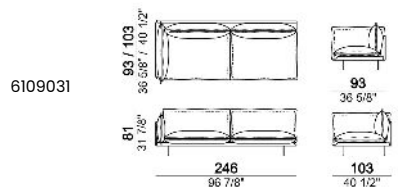

**SPRINGING:** elastic belts.

**SEAT HEIGHT:** 43 cm - 48 cm with feet h. 22 cm.

**ARM HEIGHT:** 60 cm (structure); 74 cm (with arm-side cushion).

**FEET:** metal, finishes: micaceous brown, titanium or brass, h. 17 cm. **On request feet can be supplied 5 cm higher with an extra charge.**

Sofa, back cushions 95 cm

Sofa, back cushions 105 cm

Sofa, back cushions 115 cm

Right or left unit, back cushion 105 cm.

Right or left unit, back cushion 115 cm

Right or left unit, back cushion 95 cm

Right or left unit, back cushions 105 cm.

Right or left unit, back cushions 115 cm.

Central unit, back cushion 115 cm.

Central unit, back cushions 95 cm.

Central unit, back cushions 105 cm.

Central unit, back cushions 115 cm.

**Chaise-longue with right or left short arm, back cushion 95 cm**

Composition "D" (left unit 226x103 cm + left corner sofa 246x103 cm)

Composition "G" (left unit 206x93 cm + right unit 206x103 cm)

Composition "H" (left unit 226x103 cm+ right unit 171x171 cm)

Composition "I" (left unit 206x103 cm+ right unit 171x171 cm)