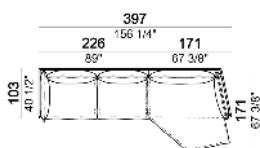

**Armchair, back cushion 105 cm**

**Armchair, back cushion 64 cm**

**Composition "A" (left unit 226x103 cm + chaise-longue 121x183 cm with right short arm)**

**Composition "E" (left unit 226x93 cm + chaise-longue 121x183 cm with right short arm)**

**Composition "B" (left unit 226x103 cm + left corner unit 226x103 cm)**

Composition "C" (left unit 246x103 cm + left corner sofa 261x103 cm)

Composition "F" (left unit 246x103 cm + left corner sofa 261x93 cm)

Composition "D" (left unit 226x103 cm + left corner sofa 246x103 cm)

Composition "G" (left unit 206x93 cm + right unit 206x103 cm)

Composition "H" (left unit 226x103 cm+ right unit 171x171 cm)

Composition "I" (left unit 206x103 cm+ right unit 171x171 cm)