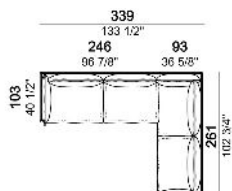

**Chaise-longue with right or left short arm, back cushion 105 cm**

**Chaise-longue with right or left short arm, back cushion 115 cm**

**Right or left unit**

**Pouf**

**Armchair, back cushion 64 cm**

**Armchair, back cushion 95 cm**

**Armchair, back cushion 105 cm**

**Armchair, back cushion 64 cm**

**Composition "A" (left unit 226x103 cm + chaise-longue 121x183 cm with right short arm)**

**Composition "E" (left unit 226x93 cm + chaise-longue 121x183 cm with right short arm)**

**Composition "B" (left unit 226x103 cm + left corner unit 226x103 cm)**

Composition "C" (left unit 246x103 cm + left corner sofa 261x103 cm)

Composition "F" (left unit 246x103 cm + left corner sofa 261x93 cm)

Composition "D" (left unit 226x103 cm + left corner sofa 246x103 cm)

Composition "G" (left unit 206x93 cm + right unit 206x103 cm)

Composition "H" (left unit 226x103 cm+ right unit 171x171 cm)

Composition "I" (left unit 206x103 cm+ right unit 171x171 cm)