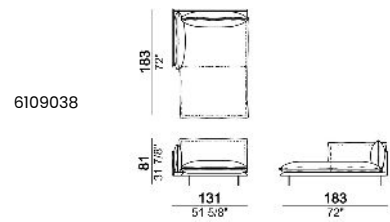

Sofa, back cushions 95 cm

Sofa, back cushions 105 cm

Sofa, back cushions 115 cm

Right or left unit, back cushion 105 cm.

Right or left unit, back cushion 115 cm

Right or left unit, back cushion 95 cm

Right or left unit, back cushions 105 cm.

Right or left unit, back cushions 115 cm.

Central unit, back cushion 115 cm.

Central unit, back cushions 95 cm.

Central unit, back cushions 105 cm.

Central unit, back cushions 115 cm.

**Chaise-longue with right or left short arm, back cushion 95 cm**

**Chaise-longue with right or left short arm, back cushion 105 cm**

**Chaise-longue with right or left short arm, back cushion 115 cm**

**Right or left unit**

**Pouf**

**Armchair, back cushion 64 cm**

**Armchair, back cushion 95 cm**

**Composition "B" (left unit 226x103 cm + left corner unit 226x103 cm)**

Composition "C" (left unit 246x103 cm + left corner sofa 261x103 cm)

Composition "F" (left unit 246x103 cm + left corner sofa 261x93 cm)