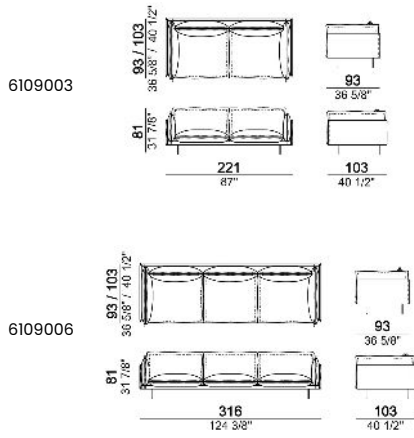

**SPRINGING:** elastic belts.

**SEAT HEIGHT:** 43 cm - 48 cm with feet h. 22 cm.

**ARM HEIGHT:** 60 cm (structure); 74 cm (with arm-side cushion).

**FEET:** metal, finishes: micaceous brown, titanium or brass, h. 17 cm. **On request feet can be supplied 5 cm higher with an extra charge.**

Sofa, back cushions 95 cm

Sofa, back cushions 105 cm

Sofa, back cushions 115 cm

Right or left unit, back cushion 105 cm.

Right or left unit, back cushion 115 cm

Right or left unit, back cushion 95 cm

Right or left unit, back cushions 105 cm.

**Composition "B" (left unit 226x103 cm + left corner unit 226x103 cm)**

Composition "C" (left unit 246x103 cm + left corner sofa 261x103 cm)

Composition "F" (left unit 246x103 cm + left corner sofa 261x93 cm)

Composition "D" (left unit 226x103 cm + left corner sofa 246x103 cm)

Composition "G" (left unit 206x93 cm + right unit 206x103 cm)

Composition "H" (left unit 226x103 cm+ right unit 171x171 cm)

Composition "I" (left unit 206x103 cm+ right unit 171x171 cm)