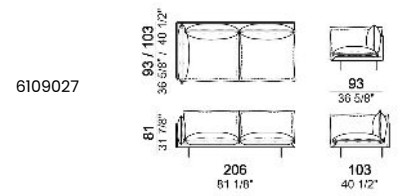

**SPRINGING:** elastic belts.

**SEAT HEIGHT:** 43 cm - 48 cm with feet h. 22 cm.

**ARM HEIGHT:** 60 cm (structure); 74 cm (with arm-side cushion).

**FEET:** metal, finishes: micaceous brown, titanium or brass, h. 17 cm. **On request feet can be supplied 5 cm higher with an extra charge.**

Sofa, back cushions 95 cm

Sofa, back cushions 105 cm

Sofa, back cushions 115 cm

Right or left unit, back cushion 105 cm.

Right or left unit, back cushion 115 cm

Right or left unit, back cushion 95 cm

Right or left unit, back cushions 105 cm.

Right or left unit, back cushions 115 cm.

Central unit, back cushion 115 cm.

Central unit, back cushions 95 cm.

Central unit, back cushions 105 cm.

Central unit, back cushions 115 cm.

**Chaise-longue with right or left short arm, back cushion 95 cm**

Composition "D" (left unit 226x103 cm + left corner sofa 246x103 cm)

Composition "G" (left unit 206x93 cm + right unit 206x103 cm)

Composition "H" (left unit 226x103 cm+ right unit 171x171 cm)

Composition "I" (left unit 206x103 cm+ right unit 171x171 cm)