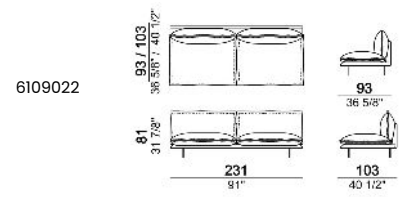

**SPRINGING:** elastic belts.

**SEAT HEIGHT:** 43 cm - 48 cm with feet h. 22 cm.

**ARM HEIGHT:** 60 cm (structure); 74 cm (with arm-side cushion).

**FEET:** metal, finishes: micaceous brown, titanium or brass, h. 17 cm. **On request feet can be supplied 5 cm higher with an extra charge.**

Right or left unit, back cushions 115 cm.

Central unit, back cushion 115 cm.

Central unit, back cushions 95 cm.

Central unit, back cushions 105 cm.

Central unit, back cushions 115 cm.

**Chaise-longue with right or left short arm, back cushion 95 cm**

**Chaise-longue with right or left short arm, back cushion 105 cm**

**Chaise-longue with right or left short arm, back cushion 115 cm**

**Right or left unit**

**Pouf**

**Armchair, back cushion 64 cm**

**Armchair, back cushion 95 cm**

**Composition "B" (left unit 226x103 cm + left corner unit 226x103 cm)**

Composition "C" (left unit 246x103 cm + left corner sofa 261x103 cm)

Composition "F" (left unit 246x103 cm + left corner sofa 261x93 cm)