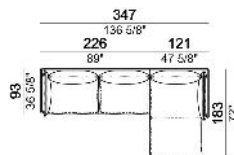

**Chaise-longue with right or left short arm, back cushion 105 cm**

**Chaise-longue with right or left short arm, back cushion 115 cm**

**Right or left unit**

**Pouf**

**Armchair, back cushion 64 cm**

**Armchair, back cushion 95 cm**

**Armchair, back cushion 105 cm**

**Armchair, back cushion 64 cm**

**Composition "A" (left unit 226x103 cm + chaise-longue 121x183 cm with right short arm)**

**Composition "E" (left unit 226x93 cm + chaise-longue 121x183 cm with right short arm)**

**Composition "B" (left unit 226x103 cm + left corner unit 226x103 cm)**

Composition "C" (left unit 246x103 cm + left corner sofa 261x103 cm)

Composition "F" (left unit 246x103 cm + left corner sofa 261x93 cm)

Composition "D" (left unit 226x103 cm + left corner sofa 246x103 cm)

Composition "G" (left unit 206x93 cm + right unit 206x103 cm)

Composition "H" (left unit 226x103 cm+ right unit 171x171 cm)

Composition "I" (left unit 206x103 cm+ right unit 171x171 cm)