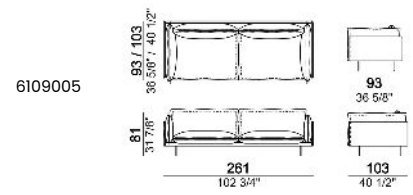

**SPRINGING:** elastic belts.

**SEAT HEIGHT:** 43 cm - 48 cm with feet h. 22 cm.

**ARM HEIGHT:** 60 cm (structure); 74 cm (with arm-side cushion).

**FEET:** metal, finishes: micaceous brown, titanium or brass, h. 17 cm. **On request feet can be supplied 5 cm higher with an extra charge.**

Sofa, back cushions 95 cm

Sofa, back cushions 105 cm

Sofa, back cushions 115 cm

Right or left unit, back cushion 105 cm.

Right or left unit, back cushion 115 cm

Right or left unit, back cushion 95 cm

Right or left unit, back cushions 105 cm.

**Composition "B" (left unit 226x103 cm + left corner unit 226x103 cm)**

Composition "C" (left unit 246x103 cm + left corner sofa 261x103 cm)

Composition "F" (left unit 246x103 cm + left corner sofa 261x93 cm)

Composition "D" (left unit 226x103 cm + left corner sofa 246x103 cm)

Composition "G" (left unit 206x93 cm + right unit 206x103 cm)

Composition "H" (left unit 226x103 cm+ right unit 171x171 cm)

Composition "I" (left unit 206x103 cm+ right unit 171x171 cm)