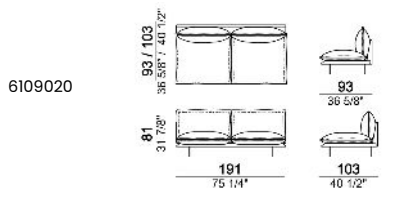

**SPRINGING:** elastic belts.

**SEAT HEIGHT:** 43 cm - 48 cm with feet h. 22 cm.

**ARM HEIGHT:** 60 cm (structure); 74 cm (with arm-side cushion).

**FEET:** metal, finishes: micaceous brown, titanium or brass, h. 17 cm. **On request feet can be supplied 5 cm higher with an extra charge.**

Sofa, back cushions 95 cm

Sofa, back cushions 105 cm

Sofa, back cushions 115 cm

Right or left unit, back cushion 105 cm.

Right or left unit, back cushion 115 cm

Right or left unit, back cushion 95 cm

Right or left unit, back cushions 105 cm.

Right or left unit, back cushions 115 cm.

Central unit, back cushion 115 cm.

Central unit, back cushions 95 cm.

Central unit, back cushions 105 cm.

Central unit, back cushions 115 cm.

**Chaise-longue with right or left short arm, back cushion 95 cm**

Composition "D" (left unit 226x103 cm + left corner sofa 246x103 cm)

Composition "G" (left unit 206x93 cm + right unit 206x103 cm)

Composition "H" (left unit 226x103 cm+ right unit 171x171 cm)

Composition "I" (left unit 206x103 cm+ right unit 171x171 cm)