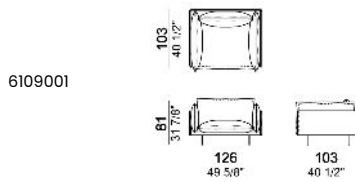

**Chaise-longue with right or left short arm, back cushion 105 cm**

**Chaise-longue with right or left short arm, back cushion 115 cm**

**Right or left unit**

**Pouf**

**Armchair, back cushion 64 cm**

**Armchair, back cushion 95 cm**

**Armchair, back cushion 105 cm**

**Armchair, back cushion 64 cm**

**Composition "A" (left unit 226x103 cm + chaise-longue 121x183 cm with right short arm)**

**Composition "E" (left unit 226x93 cm + chaise-longue 121x183 cm with right short arm)**

**Composition "B" (left unit 226x103 cm + left corner unit 226x103 cm)**

Composition "C" (left unit 246x103 cm + left corner sofa 261x103 cm)

Composition "F" (left unit 246x103 cm + left corner sofa 261x93 cm)