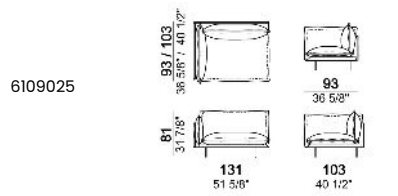

**SPRINGING:** elastic belts.

**SEAT HEIGHT:** 43 cm - 48 cm with feet h. 22 cm.

**ARM HEIGHT:** 60 cm (structure); 74 cm (with arm-side cushion).

**FEET:** metal, finishes: micaceous brown, titanium or brass, h. 17 cm. **On request feet can be supplied 5 cm higher with an extra charge.**

Sofa, back cushions 95 cm

Sofa, back cushions 105 cm

Sofa, back cushions 115 cm

Right or left unit, back cushion 105 cm.

Right or left unit, back cushion 115 cm

Right or left unit, back cushion 95 cm

Right or left unit, back cushions 105 cm.

Right or left unit, back cushions 115 cm.

Central unit, back cushion 115 cm.

Central unit, back cushions 95 cm.

Central unit, back cushions 105 cm.

Central unit, back cushions 115 cm.

**Chaise-longue with right or left short arm, back cushion 95 cm**