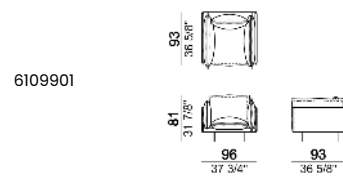

**Chaise-longue with right or left short arm, back cushion 105 cm**

**Chaise-longue with right or left short arm, back cushion 115 cm**

**Right or left unit**

**Pouf**

**Armchair, back cushion 64 cm**

**Armchair, back cushion 95 cm**