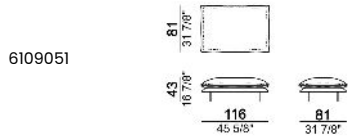

**Chaise-longue with right or left short arm, back cushion 105 cm**

**Chaise-longue with right or left short arm, back cushion 115 cm**

**Right or left unit**

**Pouf**

**Armchair, back cushion 64 cm**

**Armchair, back cushion 95 cm**