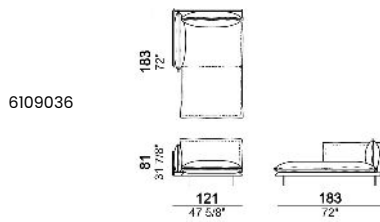

Right or left unit, back cushions 115 cm.

Central unit, back cushion 115 cm.

Central unit, back cushions 95 cm.

Central unit, back cushions 105 cm.

Central unit, back cushions 115 cm.

**Chaise-longue with right or left short arm, back cushion 95 cm**

**Chaise-longue with right or left short arm, back cushion 105 cm**

**Chaise-longue with right or left short arm, back cushion 115 cm**

**Right or left unit**

**Pouf**

**Armchair, back cushion 64 cm**

**Armchair, back cushion 95 cm**

**Composition "B" (left unit 226x103 cm + left corner unit 226x103 cm)**

Composition "C" (left unit 246x103 cm + left corner sofa 261x103 cm)

Composition "F" (left unit 246x103 cm + left corner sofa 261x93 cm)

Composition "D" (left unit 226x103 cm + left corner sofa 246x103 cm)

Composition "G" (left unit 206x93 cm + right unit 206x103 cm)

Composition "H" (left unit 226x103 cm+ right unit 171x171 cm)

Composition "I" (left unit 206x103 cm+ right unit 171x171 cm)