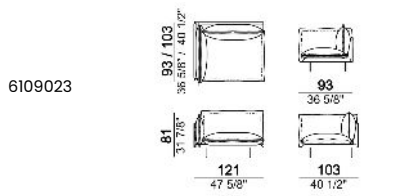

**SPRINGING:** elastic belts.

**SEAT HEIGHT:** 43 cm - 48 cm with feet h. 22 cm.

**ARM HEIGHT:** 60 cm (structure); 74 cm (with arm-side cushion).

**FEET:** metal, finishes: micaceous brown, titanium or brass, h. 17 cm. **On request feet can be supplied 5 cm higher with an extra charge.**

Sofa, back cushions 95 cm

Sofa, back cushions 105 cm

Sofa, back cushions 115 cm

Right or left unit, back cushion 105 cm.

Right or left unit, back cushion 115 cm

Right or left unit, back cushion 95 cm

Right or left unit, back cushions 105 cm.