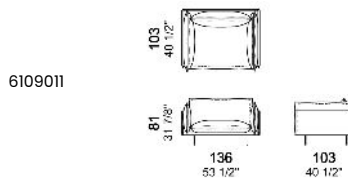

**SPRINGING:** elastic belts.

**SEAT HEIGHT:** 43 cm - 48 cm with feet h. 22 cm.

**ARM HEIGHT:** 60 cm (structure); 74 cm (with arm-side cushion).

**FEET:** metal, finishes: micaceous brown, titanium or brass, h. 17 cm. **On request feet can be supplied 5 cm higher with an extra charge.**

**Chaise-longue with right or left short arm, back cushion 105 cm**

**Chaise-longue with right or left short arm, back cushion 115 cm**

**Right or left unit**

**Pouf**

**Armchair, back cushion 64 cm**

**Armchair, back cushion 95 cm**

**Armchair, back cushion 105 cm**

**Armchair, back cushion 64 cm**

**Composition "A" (left unit 226x103 cm + chaise-longue 121x183 cm with right short arm)**

**Composition "E" (left unit 226x93 cm + chaise-longue 121x183 cm with right short arm)**

**Composition "B" (left unit 226x103 cm + left corner unit 226x103 cm)**

Composition "C" (left unit 246x103 cm + left corner sofa 261x103 cm)

Composition "F" (left unit 246x103 cm + left corner sofa 261x93 cm)