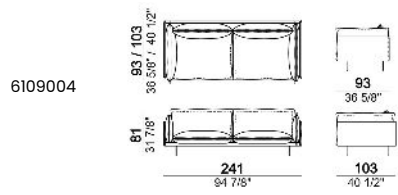

Sofa, back cushions 105 cm