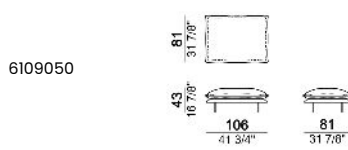

**Chaise-longue with right or left short arm, back cushion 105 cm**

**Chaise-longue with right or left short arm, back cushion 115 cm**

**Right or left unit**

**Pouf**

**Armchair, back cushion 64 cm**

**Armchair, back cushion 95 cm**