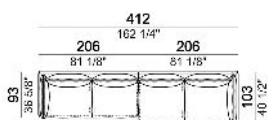

**Composition "B" (left unit 226x103 cm + left corner unit 226x103 cm)**

Composition "C" (left unit 246x103 cm + left corner sofa 261x103 cm)

Composition "F" (left unit 246x103 cm + left corner sofa 261x93 cm)

Composition "D" (left unit 226x103 cm + left corner sofa 246x103 cm)

Composition "G" (left unit 206x93 cm + right unit 206x103 cm)

Composition "H" (left unit 226x103 cm+ right unit 171x171 cm)

Composition "I" (left unit 206x103 cm+ right unit 171x171 cm)