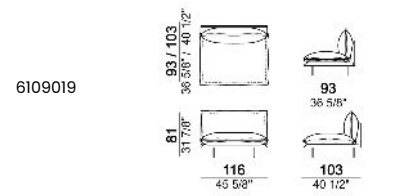

Central unit, back cushion 115 cm.