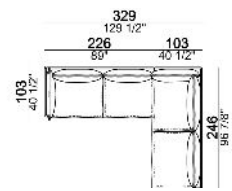

**SPRINGING:** elastic belts.

**SEAT HEIGHT:** 43 cm - 48 cm with feet h. 22 cm.

**ARM HEIGHT:** 60 cm (structure); 74 cm (with arm-side cushion).

**FEET:** metal, finishes: micaceous brown, titanium or brass, h. 17 cm. **On request feet can be supplied 5 cm higher with an extra charge.**

**Armchair, back cushion 105 cm**

**Armchair, back cushion 64 cm**

**Composition "A" (left unit 226x103 cm + chaise-longue 121x183 cm with right short arm)**

**Composition "E" (left unit 226x93 cm + chaise-longue 121x183 cm with right short arm)**

**Composition "B" (left unit 226x103 cm + left corner unit 226x103 cm)**

Composition "C" (left unit 246x103 cm + left corner sofa 261x103 cm)

Composition "F" (left unit 246x103 cm + left corner sofa 261x93 cm)

Composition "D" (left unit 226x103 cm + left corner sofa 246x103 cm)

Composition "G" (left unit 206x93 cm + right unit 206x103 cm)

Composition "H" (left unit 226x103 cm+ right unit 171x171 cm)

Composition "I" (left unit 206x103 cm+ right unit 171x171 cm)