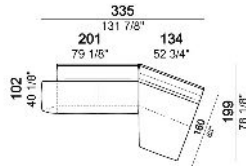

6109750

Right or left pouf

6109751

Composition "A" (left unit 201 cm + right dormeuse 180x181,5 cm)

Composition "B" (central unit 252 cm + right dormeuse 134x199 cm)

Composition "C" (left unit 201 cm + left corner 147x178 cm + right pouf 121x110 cm)

Composition "D" (left unit 201 cm + right corner 147x178 cm + central unit 86x102 cm)

Composition "G" (right dormeuse 180x181,5 cm + left dormeuse 180x181,5 cm)

Composition "I" (left unit 201 cm + left pouf 121x110 cm + right dormeuse 180x181,5 cm)

Composition "L" (left unit 178x147 cm + central unit 252 cm)

Composition "M" (central unit 86x102 cm + right dormeuse 180x181,5 cm)

Composition "N" (left unit 201 cm + right dormeuse 134x199 cm)

Composition "O" (right dormeuse 134x199 cm + left dormeuse 180x181,5 + central unit 86x102 cm)