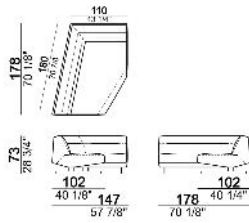

Right corner

6109757