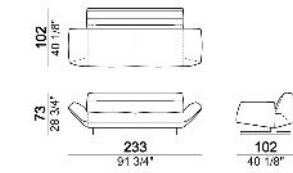

Sofa

6109703