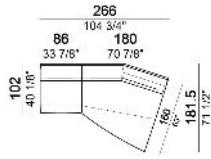

6109750

Right or left pouf

6109751

Composition "A" (left unit 201 cm + right dormeuse 180x181,5 cm)

Composition "B" (central unit 252 cm + right dormeuse 134x199 cm)

Composition "C" (left unit 201 cm + left corner 147x178 cm + right pouf 121x110 cm)

Composition "D" (left unit 201 cm + right corner 147x178 cm + central unit 86x102 cm)

Composition "G" (right dormeuse 180x181,5 cm + left dormeuse 180x181,5 cm)

Composition "I" (left unit 201 cm + left pouf 121x110 cm + right dormeuse 180x181,5 cm)

Composition "L" (left unit 178x147 cm + central unit 252 cm)

Composition "M" (central unit 86x102 cm + right dormeuse 180x181,5 cm)

Composition "N" (left unit 201 cm + right dormeuse 134x199 cm)

Composition "O" (right dormeuse 134x199 cm + left dormeuse 180x181,5 + central unit 86x102 cm)