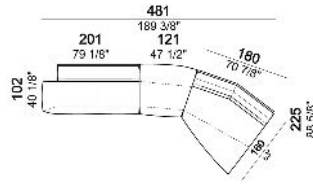

6109750

Right or left pouf

6109751

Composition "A" (left unit 201 cm + right dormeuse 180x181,5 cm)

Composition "B" (central unit 252 cm + right dormeuse 134x199 cm)

Composition "C" (left unit 201 cm + left corner 147x178 cm + right pouf 121x110 cm)

Composition "D" (left unit 201 cm + right corner 147x178 cm + central unit 86x102 cm)

Composition "G" (right dormeuse 180x181,5 cm + left dormeuse 180x181,5 cm)

Composition "I" (left unit 201 cm + left pouf 121x110 cm + right dormeuse 180x181,5 cm)

Composition "L" (left unit 178x147 cm + central unit 252 cm)

Composition "M" (central unit 86x102 cm + right dormeuse 180x181,5 cm)

Composition "N" (left unit 201 cm + right dormeuse 134x199 cm)

Composition "O" (right dormeuse 134x199 cm + left dormeuse 180x181,5 + central unit 86x102 cm)