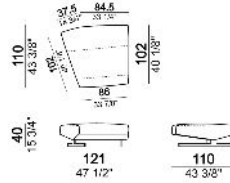

Right corner

6109757

Left corner

6109758

Right or left dormeuse

6109734

6109736

Pouf

6109750

Right or left pouf

6109751

Composition "A" (left unit 201 cm + right dormeuse 180x181,5 cm)

Composition "B" (central unit 252 cm + right dormeuse 134x199 cm)

Composition "C" (left unit 201 cm + left corner 147x178 cm + right pouf 121x110 cm)

Composition "D" (left unit 201 cm + right corner 147x178 cm + central unit 86x102 cm)

Composition "G" (right dormeuse 180x181,5 cm + left dormeuse 180x181,5 cm)

Composition "I" (left unit 201 cm + left pouf 121x110 cm + right dormeuse 180x181,5 cm)

Composition "L" (left unit 178x147 cm + central unit 252 cm)

Composition "M" (central unit 86x102 cm + right dormeuse 180x181,5 cm)

Composition "N" (left unit 201 cm + right dormeuse 134x199 cm)

Composition "O" (right dormeuse 134x199 cm + left dormeuse 180x181,5 + central unit 86x102 cm)