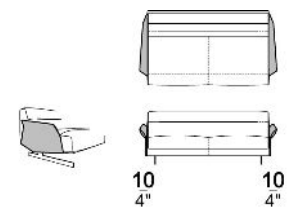

ARKETIPO / DIVANI-EN

NASH

designed by Mauro Lipparini 2017

STRUCTURE: metal.

STRUCTURE UPHOLSTERY: structure and back in expanded polyurethane of varied densities (HR30-28 + NF21-20), covered with synthetic lining 380gr. Seat in expanded polyurethane of varied densities (HR36-36 + limpha 40M + SOFF35s), covered with synthetic lining 380gr.

SPRINGING: elastic belts.

ARM: cold-expanded polyurethane. Attention: available only in leather.

SEAT HEIGHT: 40 cm

ARM HEIGHT: 56 cm (fix); 50/55 cm (with arm in leather 6109760 + 6109761).

FEET: metal, finishes: titanium or black nickel or varnished micaceous brown or oxy grey, h.12,5 cm.

If the thin leather arm is added to the unit, the length of the unit will be increased by 10 cm.

By some compositions the standard feet where the two units are joined are replaced by central feet.