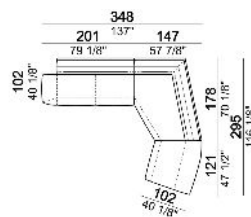

6109750

Right or left pouf

6109751

Composition "A" (left unit 201 cm + right dormeuse 180x181,5 cm)

Composition "B" (central unit 252 cm + right dormeuse 134x199 cm)

Composition "C" (left unit 201 cm + left corner 147x178 cm + right pouf 121x110 cm)

Composition "D" (left unit 201 cm + right corner 147x178 cm + central unit 86x102 cm)

Composition "G" (right dormeuse 180x181,5 cm + left dormeuse 180x181,5 cm)

Composition "I" (left unit 201 cm + left pouf 121x110 cm + right dormeuse 180x181,5 cm)

Composition "L" (left unit 178x147 cm + central unit 252 cm)

Composition "M" (central unit 86x102 cm + right dormeuse 180x181,5 cm)

Composition "N" (left unit 201 cm + right dormeuse 134x199 cm)

Composition "O" (right dormeuse 134x199 cm + left dormeuse 180x181,5 + central unit 86x102 cm)