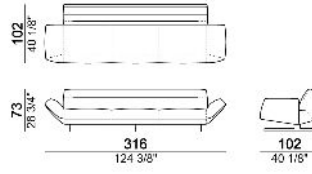

SPRINGING: elastic belts.

ARM: cold-expanded polyurethane. Attention: available only in leather.

SEAT HEIGHT: 40 cm

ARM HEIGHT: 56 cm (fix); 50/55 cm (with arm in leather 6109760 + 6109761).

FEET: metal, finishes: titanium or black nickel or varnished micaceous brown or oxy grey, h.12,5 cm.

Right or left arm

6109760

Sofa

6109703

Right or left unit

6109727

6109706

6109729

Composition "D" (left unit 201 cm + right corner 147x178 cm + central unit 86x102 cm)

Composition "G" (right dormeuse 180x181,5 cm + left dormeuse 180x181,5 cm)

Composition "I" (left unit 201 cm + left pouf 121x110 cm + right dormeuse 180x181,5 cm)

Composition "L" (left unit 178x147 cm + central unit 252 cm)

Composition "M" (central unit 86x102 cm + right dormeuse 180x181,5 cm)

Composition "N" (left unit 201 cm + right dormeuse 134x199 cm)

Composition "O" (right dormeuse 134x199 cm + left dormeuse 180x181,5 + central unit 86x102 cm)