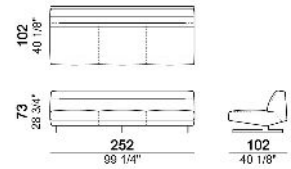

Right unit

6109731

Left unit

6109732

Central unit

6109720

6109721

6109722

6109750

Right or left pouf

6109751

Composition "A" (left unit 201 cm + right dormeuse 180x181,5 cm)

Composition "B" (central unit 252 cm + right dormeuse 134x199 cm)

Composition "C" (left unit 201 cm + left corner 147x178 cm + right pouf 121x110 cm)

Composition "D" (left unit 201 cm + right corner 147x178 cm + central unit 86x102 cm)

Composition "G" (right dormeuse 180x181,5 cm + left dormeuse 180x181,5 cm)

Composition "I" (left unit 201 cm + left pouf 121x110 cm + right dormeuse 180x181,5 cm)

Composition "L" (left unit 178x147 cm + central unit 252 cm)

Composition "M" (central unit 86x102 cm + right dormeuse 180x181,5 cm)

Composition "N" (left unit 201 cm + right dormeuse 134x199 cm)

Composition "O" (right dormeuse 134x199 cm + left dormeuse 180x181,5 + central unit 86x102 cm)