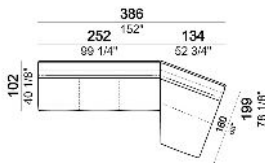

6109750

Right or left pouf

6109751

Composition "A" (left unit 201 cm + right dormeuse 180x181,5 cm)

Composition "B" (central unit 252 cm + right dormeuse 134x199 cm)

Composition "C" (left unit 201 cm + left corner 147x178 cm + right pouf 121x110 cm)

Composition "D" (left unit 201 cm + right corner 147x178 cm + central unit 86x102 cm)

Composition "G" (right dormeuse 180x181,5 cm + left dormeuse 180x181,5 cm)

Composition "I" (left unit 201 cm + left pouf 121x110 cm + right dormeuse 180x181,5 cm)

Composition "L" (left unit 178x147 cm + central unit 252 cm)

Composition "M" (central unit 86x102 cm + right dormeuse 180x181,5 cm)

Composition "N" (left unit 201 cm + right dormeuse 134x199 cm)

Composition "O" (right dormeuse 134x199 cm + left dormeuse 180x181,5 + central unit 86x102 cm)