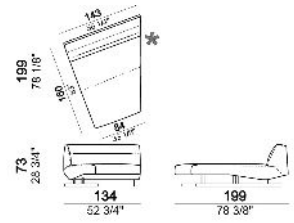

Right corner

6109757

Left corner

6109758

Right or left dormeuse

6109734

6109736

Pouf

6109750

Right or left pouf

6109751

Composition "A" (left unit 201 cm + right dormeuse 180x181,5 cm)

Composition "B" (central unit 252 cm + right dormeuse 134x199 cm)

Composition "C" (left unit 201 cm + left corner 147x178 cm + right pouf 121x110 cm)

Composition "D" (left unit 201 cm + right corner 147x178 cm + central unit 86x102 cm)

Composition "G" (right dormeuse 180x181,5 cm + left dormeuse 180x181,5 cm)

Composition "I" (left unit 201 cm + left pouf 121x110 cm + right dormeuse 180x181,5 cm)

Composition "L" (left unit 178x147 cm + central unit 252 cm)

Composition "M" (central unit 86x102 cm + right dormeuse 180x181,5 cm)

Composition "N" (left unit 201 cm + right dormeuse 134x199 cm)

Composition "O" (right dormeuse 134x199 cm + left dormeuse 180x181,5 + central unit 86x102 cm)