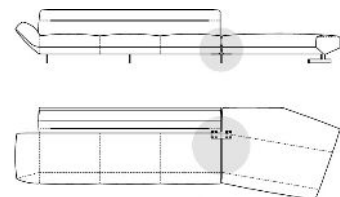

SPRINGING: elastic belts.

ARM: cold-expanded polyurethane. Attention: available only in leather.

SEAT HEIGHT: 40 cm

ARM HEIGHT: 56 cm (fix); 50/55 cm (with arm in leather 6109760 + 6109761).

FEET: metal, finishes: titanium or black nickel or varnished micaceous brown or oxy grey, h.12,5 cm.

If the thin leather arm is added to the unit, the length of the unit will be increased by 10 cm.

By some compositions the standard feet where the two units are joined are replaced by central feet.

It is possible to replace the seam of the back with a decorative metal zip with an extra charge.

Composition "D" (left unit 201 cm + right corner 147x178 cm + central unit 86x102 cm)

Composition "G" (right dormeuse 180x181,5 cm + left dormeuse 180x181,5 cm)

Composition "I" (left unit 201 cm + left pouf 121x110 cm + right dormeuse 180x181,5 cm)

Composition "L" (left unit 178x147 cm + central unit 252 cm)

Composition "M" (central unit 86x102 cm + right dormeuse 180x181,5 cm)

Composition "N" (left unit 201 cm + right dormeuse 134x199 cm)

Composition "O" (right dormeuse 134x199 cm + left dormeuse 180x181,5 + central unit 86x102 cm)