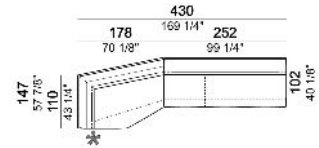

6109750

Right or left pouf

6109751

Composition "A" (left unit 201 cm + right dormeuse 180x181,5 cm)

Composition "B" (central unit 252 cm + right dormeuse 134x199 cm)

Composition "C" (left unit 201 cm + left corner 147x178 cm + right pouf 121x110 cm)

Composition "D" (left unit 201 cm + right corner 147x178 cm + central unit 86x102 cm)

Composition "G" (right dormeuse 180x181,5 cm + left dormeuse 180x181,5 cm)

Composition "I" (left unit 201 cm + left pouf 121x110 cm + right dormeuse 180x181,5 cm)

Composition "L" (left unit 178x147 cm + central unit 252 cm)

Composition "M" (central unit 86x102 cm + right dormeuse 180x181,5 cm)

Composition "N" (left unit 201 cm + right dormeuse 134x199 cm)

Composition "O" (right dormeuse 134x199 cm + left dormeuse 180x181,5 + central unit 86x102 cm)