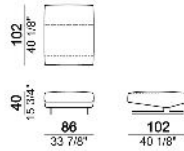

Right corner

6109757

Left corner

6109758

Right or left dormeuse

6109734

6109736

Pouf

6109750

Right or left pouf

6109751

Composition "A" (left unit 201 cm + right dormeuse 180x181,5 cm)

Composition "B" (central unit 252 cm + right dormeuse 134x199 cm)

Composition "C" (left unit 201 cm + left corner 147x178 cm + right pouf 121x110 cm)

Composition "D" (left unit 201 cm + right corner 147x178 cm + central unit 86x102 cm)

Composition "G" (right dormeuse 180x181,5 cm + left dormeuse 180x181,5 cm)

Composition "I" (left unit 201 cm + left pouf 121x110 cm + right dormeuse 180x181,5 cm)

Composition "L" (left unit 178x147 cm + central unit 252 cm)

Composition "M" (central unit 86x102 cm + right dormeuse 180x181,5 cm)

Composition "N" (left unit 201 cm + right dormeuse 134x199 cm)

Composition "O" (right dormeuse 134x199 cm + left dormeuse 180x181,5 + central unit 86x102 cm)