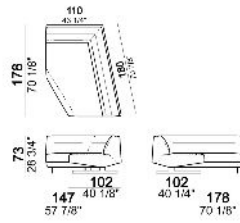

Left corner

6109758