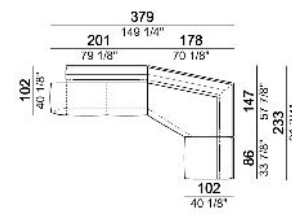

6109750

Right or left pouf

6109751

Composition "A" (left unit 201 cm + right dormeuse 180x181,5 cm)

Composition "B" (central unit 252 cm + right dormeuse 134x199 cm)

Composition "C" (left unit 201 cm + left corner 147x178 cm + right pouf 121x110 cm)

Composition "D" (left unit 201 cm + right corner 147x178 cm + central unit 86x102 cm)

Composition "G" (right dormeuse 180x181,5 cm + left dormeuse 180x181,5 cm)

Composition "I" (left unit 201 cm + left pouf 121x110 cm + right dormeuse 180x181,5 cm)

Composition "L" (left unit 178x147 cm + central unit 252 cm)

Composition "M" (central unit 86x102 cm + right dormeuse 180x181,5 cm)

Composition "N" (left unit 201 cm + right dormeuse 134x199 cm)

Composition "O" (right dormeuse 134x199 cm + left dormeuse 180x181,5 + central unit 86x102 cm)