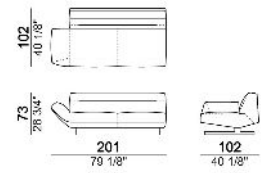

Right or left arm

6109760

Sofa

6109703

Right or left unit

6109727

6109706

6109729

6109750

Right or left pouf

6109751

Composition "A" (left unit 201 cm + right dormeuse 180x181,5 cm)

Composition "B" (central unit 252 cm + right dormeuse 134x199 cm)

Composition "C" (left unit 201 cm + left corner 147x178 cm + right pouf 121x110 cm)

Composition "D" (left unit 201 cm + right corner 147x178 cm + central unit 86x102 cm)

Composition "G" (right dormeuse 180x181,5 cm + left dormeuse 180x181,5 cm)

Composition "I" (left unit 201 cm + left pouf 121x110 cm + right dormeuse 180x181,5 cm)

Composition "L" (left unit 178x147 cm + central unit 252 cm)

Composition "M" (central unit 86x102 cm + right dormeuse 180x181,5 cm)

Composition "N" (left unit 201 cm + right dormeuse 134x199 cm)

Composition "O" (right dormeuse 134x199 cm + left dormeuse 180x181,5 + central unit 86x102 cm)