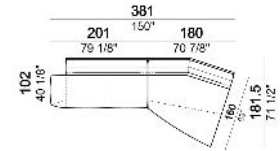

SPRINGING: elastic belts.

ARM: cold-expanded polyurethane. Attention: available only in leather.

SEAT HEIGHT: 40 cm

ARM HEIGHT: 56 cm (fix); 50/55 cm (with arm in leather 6109760 + 6109761).

FEET: metal, finishes: titanium or black nickel or varnished micaceous brown or oxy grey, h.12,5 cm.

6109750

Right or left pouf

6109751

Composition "A" (left unit 201 cm + right dormeuse 180x181,5 cm)

Composition "B" (central unit 252 cm + right dormeuse 134x199 cm)

Composition "C" (left unit 201 cm + left corner 147x178 cm + right pouf 121x110 cm)

Composition "D" (left unit 201 cm + right corner 147x178 cm + central unit 86x102 cm)

Composition "G" (right dormeuse 180x181,5 cm + left dormeuse 180x181,5 cm)

Composition "I" (left unit 201 cm + left pouf 121x110 cm + right dormeuse 180x181,5 cm)

Composition "L" (left unit 178x147 cm + central unit 252 cm)

Composition "M" (central unit 86x102 cm + right dormeuse 180x181,5 cm)

Composition "N" (left unit 201 cm + right dormeuse 134x199 cm)

Composition "O" (right dormeuse 134x199 cm + left dormeuse 180x181,5 + central unit 86x102 cm)