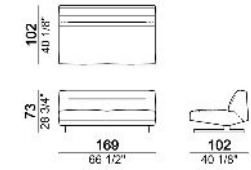

Right unit

6109731

Left unit

6109732

Central unit

6109720

6109721

6109722

6109750

Right or left pouf

6109751

Composition "A" (left unit 201 cm + right dormeuse 180x181,5 cm)

Composition "B" (central unit 252 cm + right dormeuse 134x199 cm)

Composition "C" (left unit 201 cm + left corner 147x178 cm + right pouf 121x110 cm)

Composition "D" (left unit 201 cm + right corner 147x178 cm + central unit 86x102 cm)

Composition "G" (right dormeuse 180x181,5 cm + left dormeuse 180x181,5 cm)

Composition "I" (left unit 201 cm + left pouf 121x110 cm + right dormeuse 180x181,5 cm)

Composition "L" (left unit 178x147 cm + central unit 252 cm)

Composition "M" (central unit 86x102 cm + right dormeuse 180x181,5 cm)

Composition "N" (left unit 201 cm + right dormeuse 134x199 cm)

Composition "O" (right dormeuse 134x199 cm + left dormeuse 180x181,5 + central unit 86x102 cm)