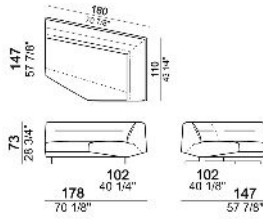

Right unit

6109731