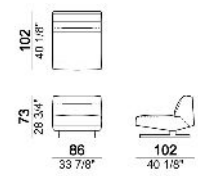

Right unit

6109731

Left unit

6109732

Central unit

6109720

6109721

6109722

6109750

Right or left pouf

6109751

Composition "A" (left unit 201 cm + right dormeuse 180x181,5 cm)

Composition "B" (central unit 252 cm + right dormeuse 134x199 cm)

Composition "C" (left unit 201 cm + left corner 147x178 cm + right pouf 121x110 cm)

Composition "D" (left unit 201 cm + right corner 147x178 cm + central unit 86x102 cm)

Composition "G" (right dormeuse 180x181,5 cm + left dormeuse 180x181,5 cm)

Composition "I" (left unit 201 cm + left pouf 121x110 cm + right dormeuse 180x181,5 cm)

Composition "L" (left unit 178x147 cm + central unit 252 cm)

Composition "M" (central unit 86x102 cm + right dormeuse 180x181,5 cm)

Composition "N" (left unit 201 cm + right dormeuse 134x199 cm)

Composition "O" (right dormeuse 134x199 cm + left dormeuse 180x181,5 + central unit 86x102 cm)