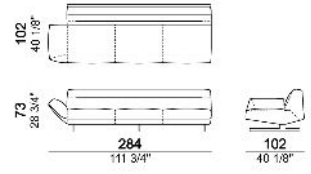

Right or left arm

6109760

Sofa

6109703

Right or left unit

6109727

6109706

6109729

6109750

Right or left pouf

6109751

Composition "A" (left unit 201 cm + right dormeuse 180x181,5 cm)

Composition "B" (central unit 252 cm + right dormeuse 134x199 cm)

Composition "C" (left unit 201 cm + left corner 147x178 cm + right pouf 121x110 cm)

Composition "D" (left unit 201 cm + right corner 147x178 cm + central unit 86x102 cm)

Composition "G" (right dormeuse 180x181,5 cm + left dormeuse 180x181,5 cm)

Composition "I" (left unit 201 cm + left pouf 121x110 cm + right dormeuse 180x181,5 cm)

Composition "L" (left unit 178x147 cm + central unit 252 cm)

Composition "M" (central unit 86x102 cm + right dormeuse 180x181,5 cm)

Composition "N" (left unit 201 cm + right dormeuse 134x199 cm)

Composition "O" (right dormeuse 134x199 cm + left dormeuse 180x181,5 + central unit 86x102 cm)