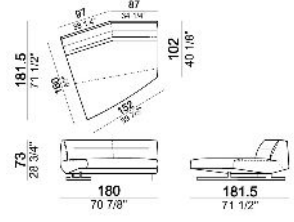

Right corner

6109757

Left corner

6109758

Right or left dormeuse

6109734

6109736

Pouf

6109750

Right or left pouf

6109751

Composition "A" (left unit 201 cm + right dormeuse 180x181,5 cm)

Composition "B" (central unit 252 cm + right dormeuse 134x199 cm)

Composition "C" (left unit 201 cm + left corner 147x178 cm + right pouf 121x110 cm)

Composition "D" (left unit 201 cm + right corner 147x178 cm + central unit 86x102 cm)

Composition "G" (right dormeuse 180x181,5 cm + left dormeuse 180x181,5 cm)

Composition "I" (left unit 201 cm + left pouf 121x110 cm + right dormeuse 180x181,5 cm)

Composition "L" (left unit 178x147 cm + central unit 252 cm)

Composition "M" (central unit 86x102 cm + right dormeuse 180x181,5 cm)

Composition "N" (left unit 201 cm + right dormeuse 134x199 cm)

Composition "O" (right dormeuse 134x199 cm + left dormeuse 180x181,5 + central unit 86x102 cm)