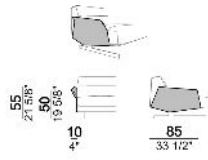

Right or left arm

6109760