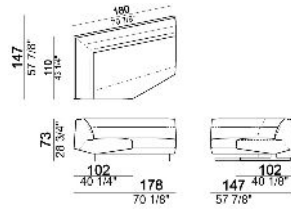

Left unit

6109732