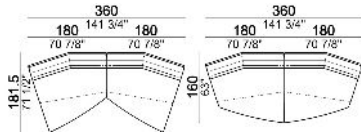

6109750

Right or left pouf

6109751

Composition "A" (left unit 201 cm + right dormeuse 180x181,5 cm)

Composition "B" (central unit 252 cm + right dormeuse 134x199 cm)

Composition "C" (left unit 201 cm + left corner 147x178 cm + right pouf 121x110 cm)

Composition "D" (left unit 201 cm + right corner 147x178 cm + central unit 86x102 cm)

Composition "G" (right dormeuse 180x181,5 cm + left dormeuse 180x181,5 cm)

Composition "I" (left unit 201 cm + left pouf 121x110 cm + right dormeuse 180x181,5 cm)

Composition "L" (left unit 178x147 cm + central unit 252 cm)

Composition "M" (central unit 86x102 cm + right dormeuse 180x181,5 cm)

Composition "N" (left unit 201 cm + right dormeuse 134x199 cm)

Composition "O" (right dormeuse 134x199 cm + left dormeuse 180x181,5 + central unit 86x102 cm)