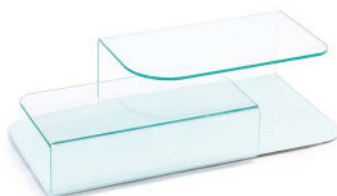

Hug

SOVET

ITALIA

Un tavolino composto da forme semplici che si inseguono in un loop fluido, ripiegandosi armoniosamente su sé stesse.

Hug coffee table is represented by simple shapes running one after the other in a fluid loop, harmoniously retreating into themselves.

Hug

Design by Arkema Studio

Gallery

Tavolino in vetro curvo trasparente extrachiario, fumé o laccato mono o bicolore.

Extralight, smoked or lacquered mono or two-tones bent glass coffee table.

Models & Dimensions

138x72x34h

Finiture / Finishes

Vetro/Glass

TETE

Finiture base / Base finishes

Vetro laccato/ Lacquered glass