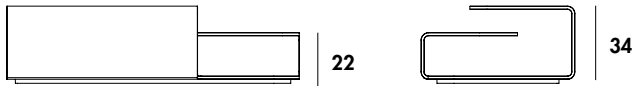

Hug

Design by Arkema Studio

Gallery

Tavolino in vetro curvo trasparente extrachiario, fumé o laccato mono o bicolore.

Extralight, smoked or lacquered mono or two-tones bent glass coffee table.

Models & Dimensions

138x72x34h

Finiture / Finishes

Vetro/Glass

TETE

Finiture base / Base finishes

Vetro laccato/ Lacquered glass