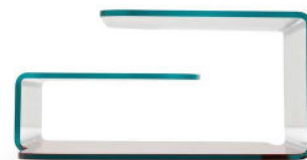

Hug

SOVET

ITALIA

Un tavolino composto da forme semplici che si inseguono in un loop fluido, ripiegandosi armoniosamente su sé stesse.

Hug coffee table is represented by simple shapes running one after the other in a fluid loop, harmoniously retreating into themselves.

Hug

Design by Arkema Studio

Gallery

Tavolino in vetro curvo trasparente extrachiario, fumé o laccato mono o bicolore.

Extralight, smoked or lacquered mono or two-tones bent glass coffee table.

Models & Dimensions

138x72x34h

Finiture / Finishes

Vetro/Glass

TETE

Finiture base / Base finishes

Vetro laccato/ Lacquered glass