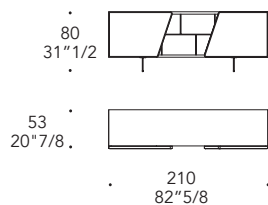

## GAMBE | LEGS

Metallo  
Metal

|                 |   |   |
|-----------------|---|---|
|                 |   |   |
|                 | 104M Ottone satinato<br>104M Satin Brass      | 105M Ottone Dark sat<br>105M Satin Dark Brass |
| finitura/finish |   |   |
|                 | 101M Titanium satinato<br>101M Satin Titanium | 100M Bronze<br>100M Bronze                    |