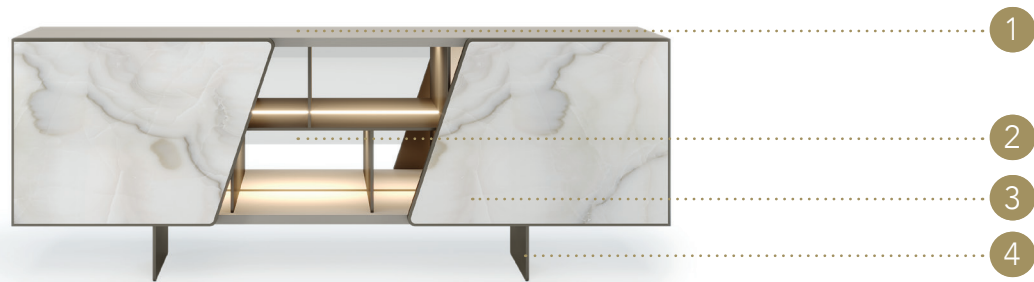

## GAMBE | LEGS

Metallo  
Metal

|                 |   |   |
|-----------------|---|---|
|                 |   |   |
|                 | 104M Ottone satinato<br>104M Satin Brass      | 105M Ottone Dark sat<br>105M Satin Dark Brass |
| finitura/finish |   |   |
|                 | 101M Titanium satinato<br>101M Satin Titanium | 100M Bronze<br>100M Bronze                    |

## STRUTTURA | STRUCTURE

Legno laccato lucido  
Shiny lacquered wood

MATERIAL SHEET-C

Colori di serie  
Standard colours