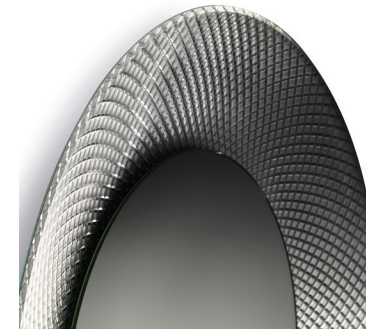

# ENEZIA SPECCHIO

Design · Matteo Baroni

1

2

## CORNICE FRAME | 1

Vetro curvato con incisioni  
Curved glass with engravings

sp./thick 8 mm.

Extrachiaro acidato  
Extra clear etched

## SPECCHIO MIRROR | 2

Vetro  
Glass

sp./thick 5 mm.  
bisello/bevel 45°

Specchio extrachiaro  
Extra clear mirror

- Illuminazione Led
- Led lighting
- STRIP LED 4.8W/m 2700-3000K

ø 98  
38"5/8