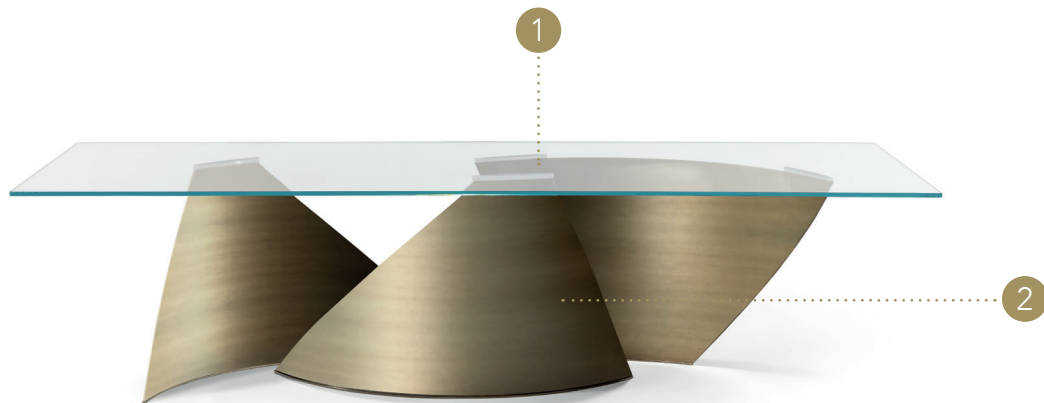

VELE 72

Design · Reflex

TOP | 1

Vetro
Glass

sp./thick 15 mm.
filo lucido/polished edges

Trasparente
Transparent

Extrachiaro
Extra clear

BASE | 2

Metallo curvato
Curved metal

finitura/finish

104M Ottone satinato
104M Satin brass

105M Ottone dark sat
105M Satin dark brass

101M Titanium satinato
101M Satin titanium

VETRO GLASS

2 bases
Rectangular 200

200
78"3/4

2 bases
Rectangular 250

250
98"3/8

3 bases
Rectangular 300

300
118"1/8