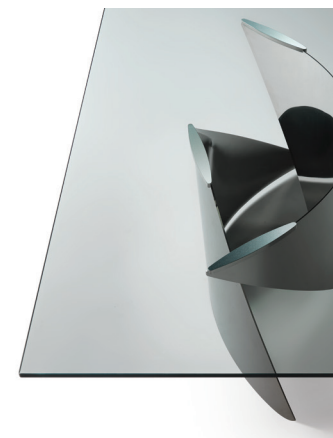

VELE 72

Design · Reflex

TOP | 1

Vetro
Glass

sp./thick 15 mm.
filo lucido/polished edges

Trasparente
Transparent

Extrachiaro
Extra clear

BASE | 2

Metallo curvato
Curved metal

finitura/finish

104M Ottone satinato
104M Satin brass

105M Ottone dark sat
105M Satin dark brass

101M Titanium satinato
101M Satin titanium

VETRO GLASS

2 bases
Rectangular 200

200
78"3/4

2 bases
Rectangular 250

250
98"3/8

3 bases
Rectangular 300

300
118"1/8