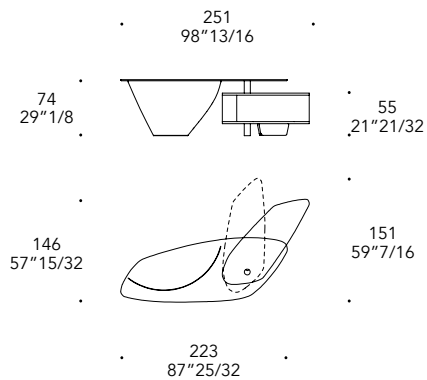

VELE SCRIVANIA

Design · Riccardo Lucatello

FIANCHI SIDES | 4

Rivestimento in
Upholstery in:

Pelle
Leather

MATERIAL SHEET- B

Cat. C
Nabuk
Naturale
Colorata

TOP | 1