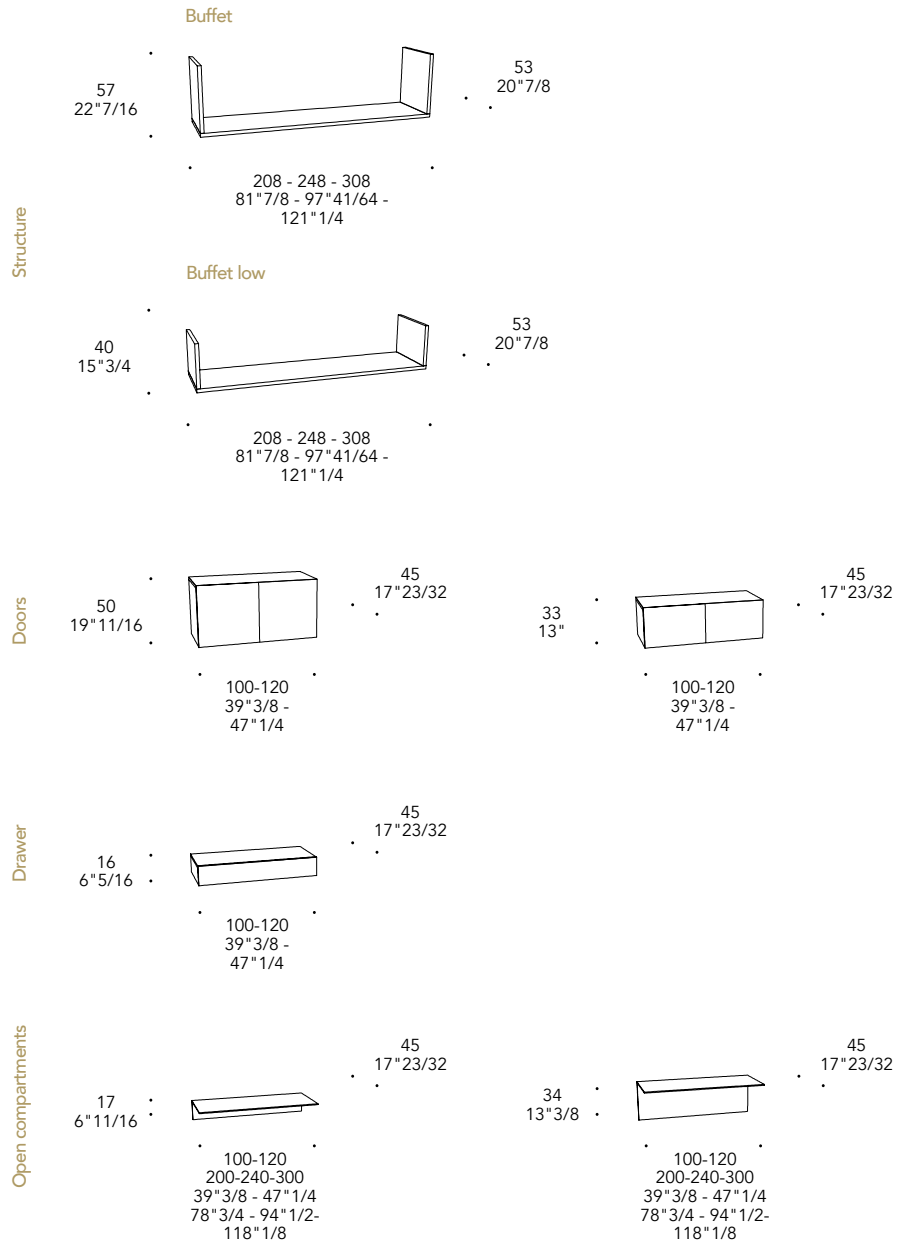

URO BUFFET, BUFFET LOW & MADIA

Design · Emanuele Missaglia e Luciano Lucatello

BUFFET & BUFFET LOW

COMPONENTI COMPONENTS