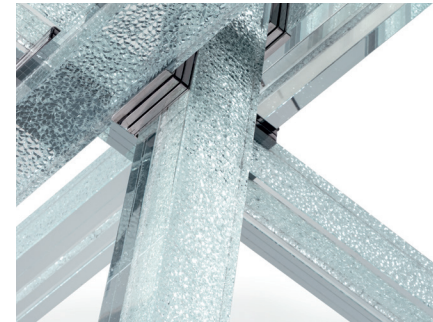

TRANSEO 72 CRAQUELÈ

Design · Tulczinsky

TOP | 1

Vetro
Glass

sp./thick 15mm.
bisello/bevel 45°
filo lucido/polished edges

Extrachiaro
Extraclear

BASE | 2

Vetro
Glass

Craquelè extrachiaro
Extra clear crackled

- Particolari in metallo cromato
- Details in shiny chromed metal

VETRO GLASS

1 base - 4 legs
Rectangular 200

2 bases - 4 legs each
Rectangular 300

1 base - 3 legs
Round ø150

1 base - 3 legs
Round ø160

filo lucido/polished edges

bisello/bevel 45°