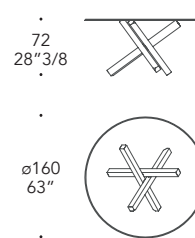

Craquelè extrachiaro
Extra clear crackled

- Particolari in metallo cromato
- Details in shiny chromed metal

VETRO GLASS

1 base - 4 legs
Rectangular 200

2 bases - 4 legs each
Rectangular 300

1 base - 3 legs
Round ø150

1 base - 3 legs
Round ø160

filo lucido/polished edges

bisello/bevel 45°