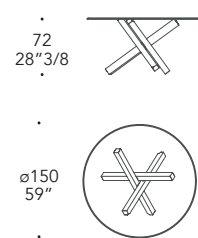

Craquelè extrachiaro
Extra clear crackled

- Particolari in metallo cromato
- Details in shiny chromed metal

VETRO GLASS

1 base - 4 legs
Rectangular 200

2 bases - 4 legs each
Rectangular 300

1 base - 3 legs
Round ø150

1 base - 3 legs
Round ø160

filo lucido/polished edges

bisello/bevel 45°