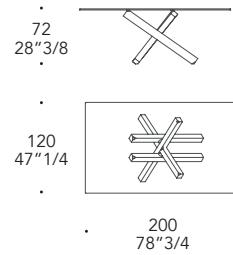

Craquelè extrachiaro
Extra clear crackled

- Particolari in metallo cromato
- Details in shiny chromed metal

VETRO GLASS

1 base - 4 legs
Rectangular 200

2 bases - 4 legs each
Rectangular 300

1 base - 3 legs
Round ø150

1 base - 3 legs
Round ø160

filo lucido/polished edges

bisello/bevel 45°