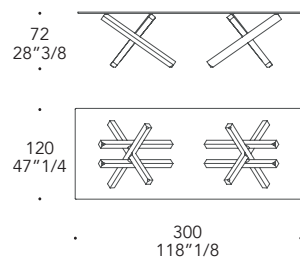

Craquelè extrachiaro
Extra clear crackled

- Particolari in metallo cromato
- Details in shiny chromed metal

VETRO GLASS

1 base - 4 legs
Rectangular 200

2 bases - 4 legs each
Rectangular 300

1 base - 3 legs
Round ø150

1 base - 3 legs
Round ø160

filo lucido/polished edges

bisello/bevel 45°