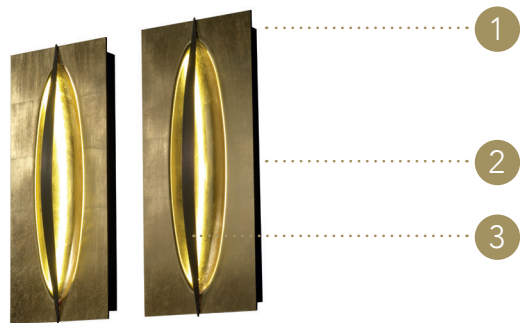

# TERRA COLLEZIONE

Design · Reflex

APPLIQUE

PIANTANA

- Base girevole  
- Turning base

## SUPPORTO SUPPORT | 1

Vetro curvato con lavorazione  
Curved glass with manufacture  
sp./thick 5 mm.

Extrachiaro  
Extra clear

Foglia Oro  
Gold leaf

## LAMA VERTICALE VERTICAL BAR | 3

Metallo  
Metal

Ottone brunito  
Burnished brass

## BASE | 4

Vetro acidato verniciato  
Etched lacquered glass

18A Creta

- Sistema Led strip / Led strip system  
9,6W 12V 2700-3000K Applique  
30W 12V 2700-3000K Piantana

Dettaglio lama  
*Bar detail*