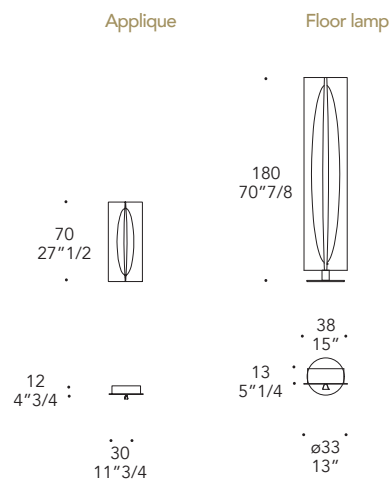

TERRA COLLEZIONE

Design · Reflex

APPLIQUE

PIANTANA

- Base girevole
- Turning base

SUPPORTO SUPPORT | 1

Vetro curvato con lavorazione
Curved glass with manufacture
sp./thick 5 mm.

Extrachiaro
Extra clear

Foglia Oro
Gold leaf

TELAIO FRAME | 2

Metallo
Metal

104M Ottone satinato
104M Satin Brass

LAMA VERTICALE VERTICAL BAR | 3

Metallo
Metal

Ottone brunito
Burnished brass

BASE | 4

Vetro acidato verniciato
Etched lacquered glass

18A Creta

- Sistema Led strip / Led strip system
9,6W 12V 2700-3000K Applique
30W 12V 2700-3000K Piantana