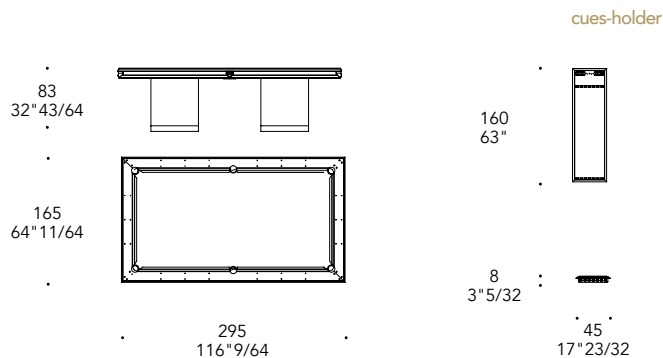

TAU BILIARDO

Design · Reflex

- 6 buche in acciaio lucido
- Dimensione piano di gioco: cm.127x254
- Modello King con buche
- 6 holes in shiny steel
- Size of playing table: cm.127x254
- King model with holes

STRUTTURA STRUCTURE | 1

Legno
Wood

finitura/finish	100M Bronze 100M Bronze	104M Ottone satinato 104M Satin Brass
	105M Ottone Dark sat 105M Satin Dark Brass	101M Titanium satinato 101M Satin Titanium

TOP | 2