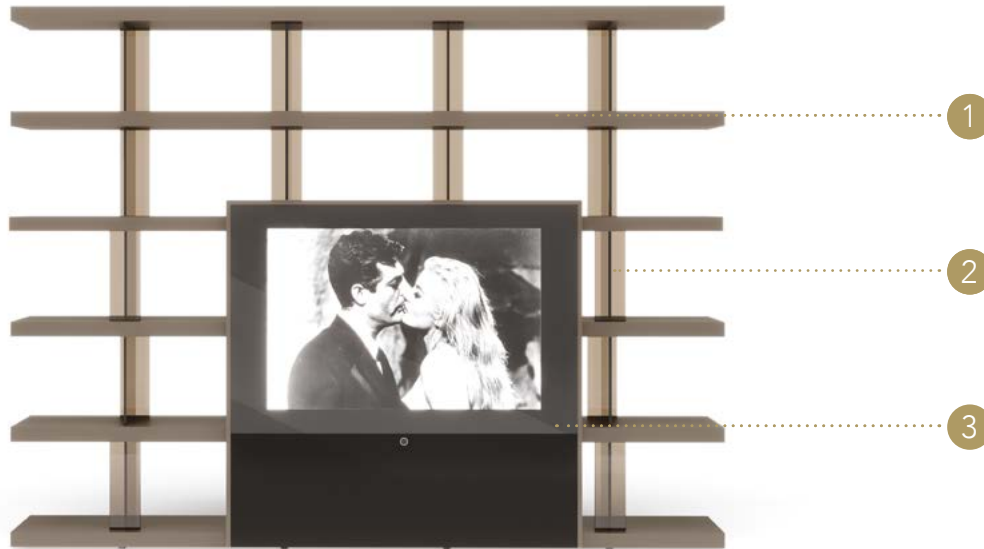

TANGO T LIBRERIA ANTA TV

Design · R&C Reflex

MENSOLE SHELVES | 1

Legno
Wood
sp./thick 60 mm.

finitura/finish	100M Bronze 100M Bronze	104M Ottone satinato 104M Satin Brass
	105M Ottone dark satinato 105M Satin dark brass	101M Titanium satinato 101M Satin Titanium
	Noce Canaletto Canaletto walnut	

Legno laccato opaco o lucido
Matt or shiny lacquered wood

MATERIAL SHEET-C

Colori di serie
Standard colours

DIVISORI DIVISIONS | 2

Vetro
Glass

sp./thick 10 mm.

Bronzo
Bronze

Fumè
Smoked

For TV max 55"

For TV from 60" to 75"

ANTA TV TV DOOR | 3

Vetro
Glass

Specchio Dark grey
Dark grey mirror

Cornice in metallo
Metal frame

100M Bronze
100M Bronze

Fascia per speaker
Band for speaker