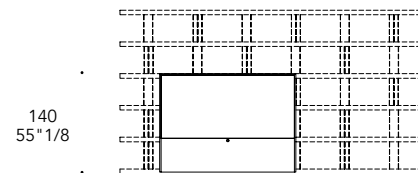

For TV max 55"

For TV from 60" to 75"

ANTA TV TV DOOR | 3

Vetro
Glass

Specchio Dark grey
Dark grey mirror

Cornice in metallo
Metal frame

100M Bronze
100M Bronze

Fascia per speaker
Band for speaker