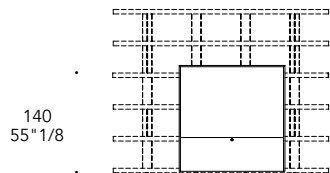

For TV max 55"

For TV from 60" to 75"

ANTA TV TV DOOR | 3

Vetro
Glass

Specchio Dark grey
Dark grey mirror

Cornice in metallo
Metal frame

100M Bronze
100M Bronze

Fascia per speaker
Band for speaker