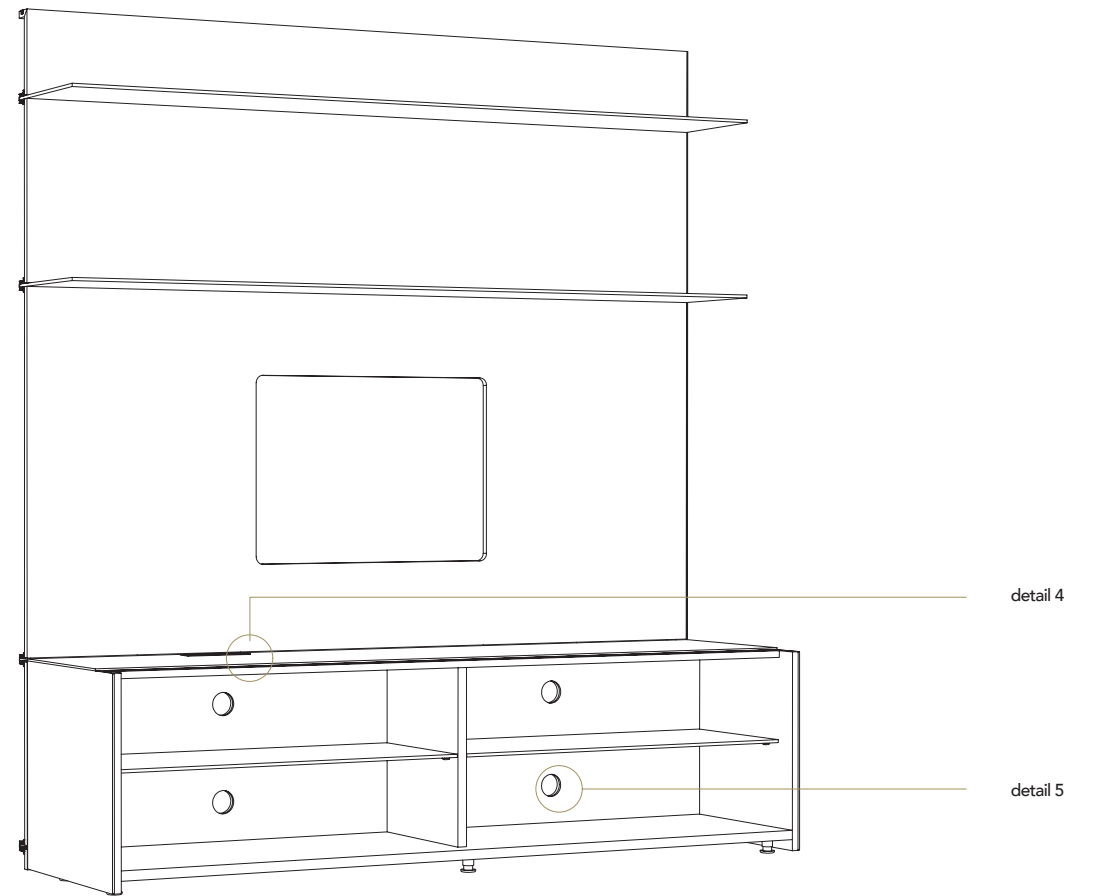

SECTION 5  
Movie TV mirror

SECTION 6  
Boiserie with suspended buffet

HORIZONTAL RACK POSITION  
back view

PASSAGE OF CABLES  
between buffet and boiserie

**DETAIL 1**  
Illuminazione luce Led  
Led Lighting

**DETAIL 2**  
a) Aggancio a muro  
Wall mounting

**DETAIL 3**  
a) Aggancio a muro  
Wall mounting

**b) Aggancio su cartongesso**  
Drywall mounting

**b) Aggancio su cartongesso**  
Drywall mounting

DETAIL 1  
Illuminazione luce Led  
Led Lighting

Touch system per  
accensione luce  
Led  
Touch system for  
Led lighting

DETAIL 1  
Illuminazione luce Led  
Led Lighting

E2

DETAIL 2  
Aggancio mensola  
Shelf fixing

Clip per aggancio  
Clip for fixing  
Montante orizzontale  
Horizontal profile  
Mensola in vetro  
Glass shelf