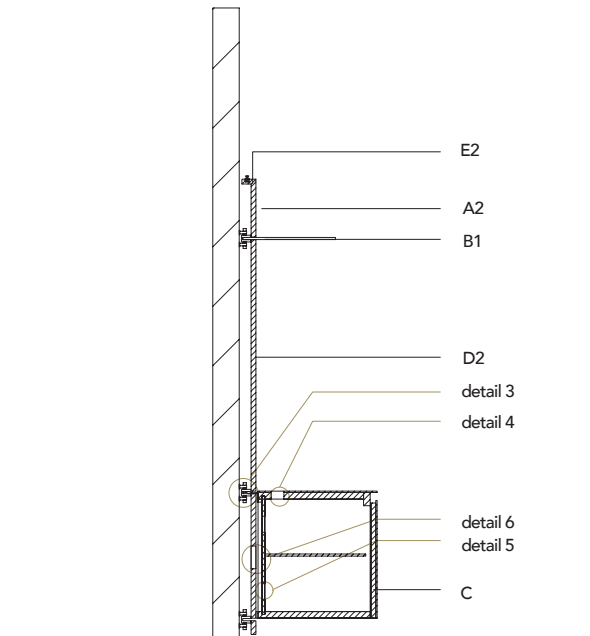

COMPOSITION 8  
Boiserie panels + shelves + buffets

MODULARITY

SECTION 1  
Boiserie with shelves

SECTION 2  
Boiserie with hanged TV

SECTION 3  
Boiserie with leaned TV

SECTION 4  
Boiserie with Segno shelves

SECTION 5  
Movie TV mirror

SECTION 6  
Boiserie with suspended buffet

HORIZONTAL RACK POSITION  
back view

PASSAGE OF CABLES  
between buffet and boiserie

**DETAIL 1**  
Illuminazione luce Led  
Led Lighting