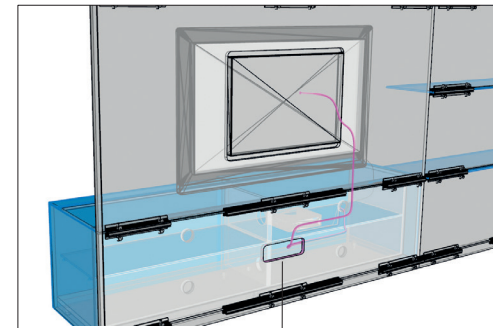

Foro boiserie
Boiserie hole