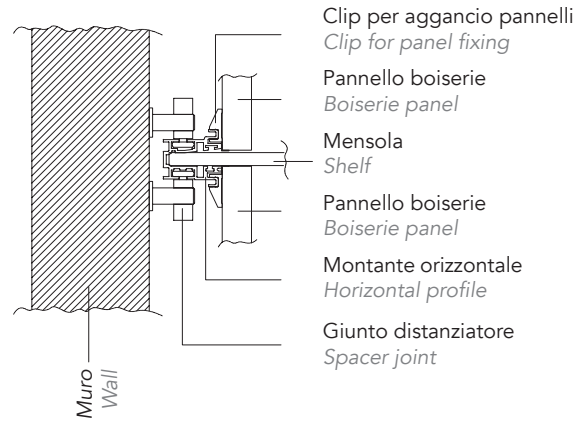

SECTION 5  
Movie TV mirror

SECTION 6  
Boiserie with suspended buffet

HORIZONTAL RACK POSITION  
back view

PASSAGE OF CABLES  
between buffet and boiserie

**DETAIL 1**  
Illuminazione luce Led  
Led Lighting

**DETAIL 2**  
a) Aggancio a muro  
Wall mounting

**DETAIL 3**  
a) Aggancio a muro  
Wall mounting

**b) Aggancio su cartongesso**  
Drywall mounting

**b) Aggancio su cartongesso**  
Drywall mounting

DETAIL 1  
Illuminazione luce Led  
Led Lighting

Touch system per  
accensione luce  
Led  
Touch system for  
Led lighting

DETAIL 1  
Illuminazione luce Led  
Led Lighting

E2

DETAIL 2  
Aggancio mensola  
Shelf fixing

Clip per aggancio  
Clip for fixing  
Montante orizzontale  
Horizontal profile  
Mensola in vetro  
Glass shelf