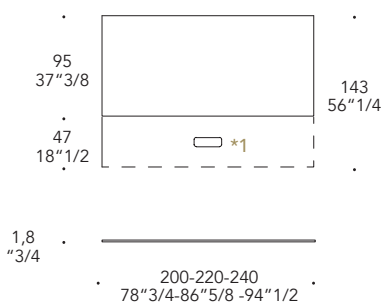

2 Boiserie per tv in appoggio Boiserie for leaned tv