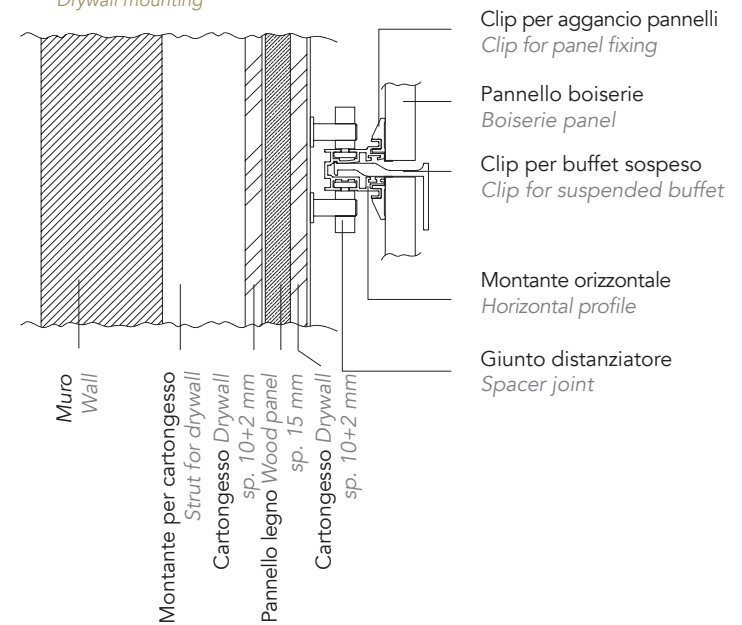

**DETAIL 2**  
a) Aggancio a muro  
Wall mounting

**DETAIL 3**  
a) Aggancio a muro  
Wall mounting

**b) Aggancio su cartongesso**  
Drywall mounting

**b) Aggancio su cartongesso**  
Drywall mounting

DETAIL 1  
Illuminazione luce Led  
Led Lighting

Touch system per  
accensione luce  
Led  
Touch system for  
Led lighting

DETAIL 1  
Illuminazione luce Led  
Led Lighting

E2

DETAIL 2  
Aggancio mensola  
Shelf fixing

Clip per aggancio  
Clip for fixing  
Montante orizzontale  
Horizontal profile  
Mensola in vetro  
Glass shelf