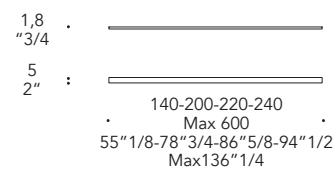

2 Cornice superiore Upper closing frame