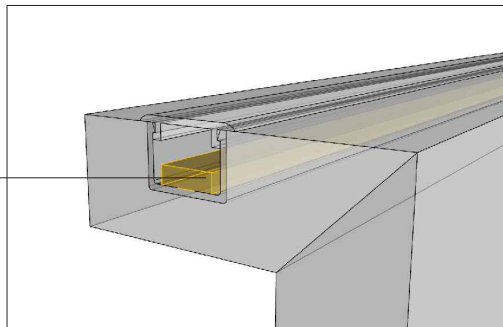

SECTION 5  
Movie TV mirror

SECTION 6  
Boiserie with suspended buffet

HORIZONTAL RACK POSITION  
back view

PASSAGE OF CABLES  
between buffet and boiserie

**DETAIL 1**  
Illuminazione luce Led  
Led Lighting

**DETAIL 2**  
a) Aggancio a muro  
Wall mounting

**DETAIL 3**  
a) Aggancio a muro  
Wall mounting

**b) Aggancio su cartongesso**  
Drywall mounting

**b) Aggancio su cartongesso**  
Drywall mounting

DETAIL 1  
Illuminazione luce Led  
Led Lighting

Touch system per  
accensione luce  
Led  
Touch system for  
Led lighting

DETAIL 1  
Illuminazione luce Led  
Led Lighting

E2

DETAIL 2  
Aggancio mensola  
Shelf fixing

Clip per aggancio  
Clip for fixing  
Montante orizzontale  
Horizontal profile  
Mensola in vetro  
Glass shelf