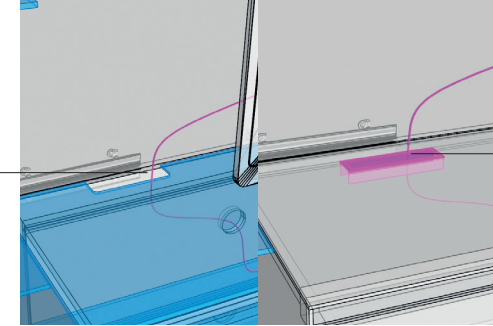

Touch system per  
accensione luce  
Led  
Touch system for  
Led lighting

DETAIL 1  
Illuminazione luce Led  
Led Lighting

E2

DETAIL 2  
Aggancio mensola  
Shelf fixing

Clip per aggancio  
Clip for fixing  
Montante orizzontale  
Horizontal profile  
Mensola in vetro  
Glass shelf

DETAIL 4  
Passacavi superiore  
cable passage on the top

Foro per passaggio  
cavi standard  
- Mirage buffet  
Hole for cable entry -  
Mirage buffet

Passacavi standard -  
Monolite buffet  
Standard cable entry  
- Monolite buffet