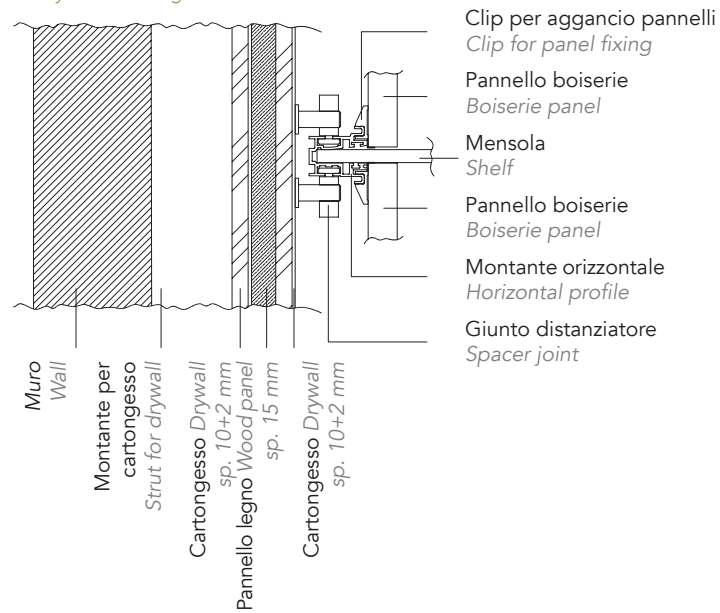

DETAIL 1
Illuminazione luce Led
Led Lighting

b) Aggancio su cartongesso
Drywall mounting