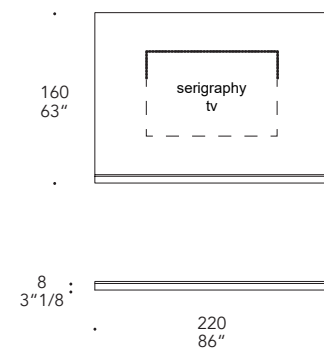

4 Movie tv mirror Horizontal version