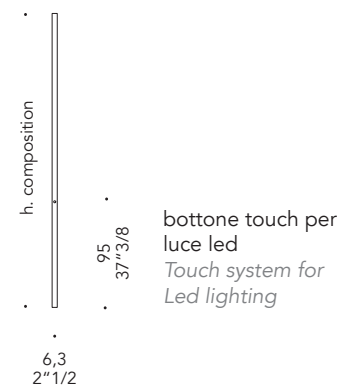

PANNELLO CHIUSURA E CLOSING PANEL

1 Cornice laterale verticale Closing frame sp 0,3 cm