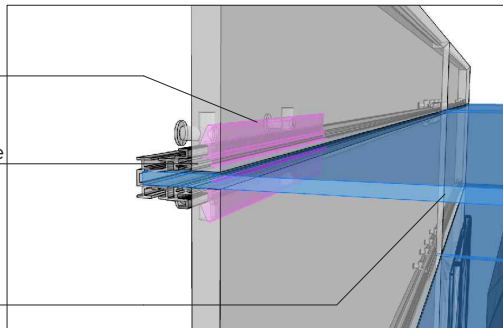

**DETAIL 2**  
a) Aggancio a muro  
Wall mounting

**DETAIL 3**  
a) Aggancio a muro  
Wall mounting

**b) Aggancio su cartongesso**  
Drywall mounting

**b) Aggancio su cartongesso**  
Drywall mounting

DETAIL 1  
Illuminazione luce Led  
Led Lighting

Touch system per  
accensione luce  
Led  
Touch system for  
Led lighting

DETAIL 1  
Illuminazione luce Led  
Led Lighting

E2

DETAIL 2  
Aggancio mensola  
Shelf fixing

Clip per aggancio  
Clip for fixing  
Montante orizzontale  
Horizontal profile  
Mensola in vetro  
Glass shelf

DETAIL 4  
Passacavi superiore  
cable passage on the top

Foro per passaggio  
cavi standard  
- Mirage buffet  
Hole for cable entry -  
Mirage buffet

Passacavi standard -  
Monolite buffet  
Standard cable entry  
- Monolite buffet