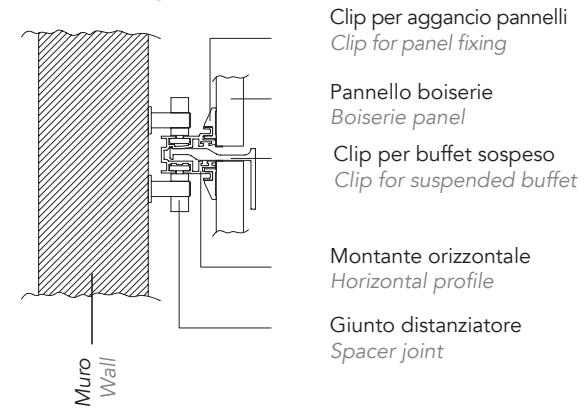

SECTION 5  
Movie TV mirror

SECTION 6  
Boiserie with suspended buffet

HORIZONTAL RACK POSITION  
back view

PASSAGE OF CABLES  
between buffet and boiserie

**DETAIL 1**  
Illuminazione luce Led  
Led Lighting

**DETAIL 2**  
a) Aggancio a muro  
Wall mounting

**DETAIL 3**  
a) Aggancio a muro  
Wall mounting

**b) Aggancio su cartongesso**  
Drywall mounting

**b) Aggancio su cartongesso**  
Drywall mounting

DETAIL 1  
Illuminazione luce Led  
Led Lighting

Touch system per  
accensione luce  
Led  
Touch system for  
Led lighting

DETAIL 1  
Illuminazione luce Led  
Led Lighting

E2

DETAIL 2  
Aggancio mensola  
Shelf fixing

Clip per aggancio  
Clip for fixing  
Montante orizzontale  
Horizontal profile  
Mensola in vetro  
Glass shelf