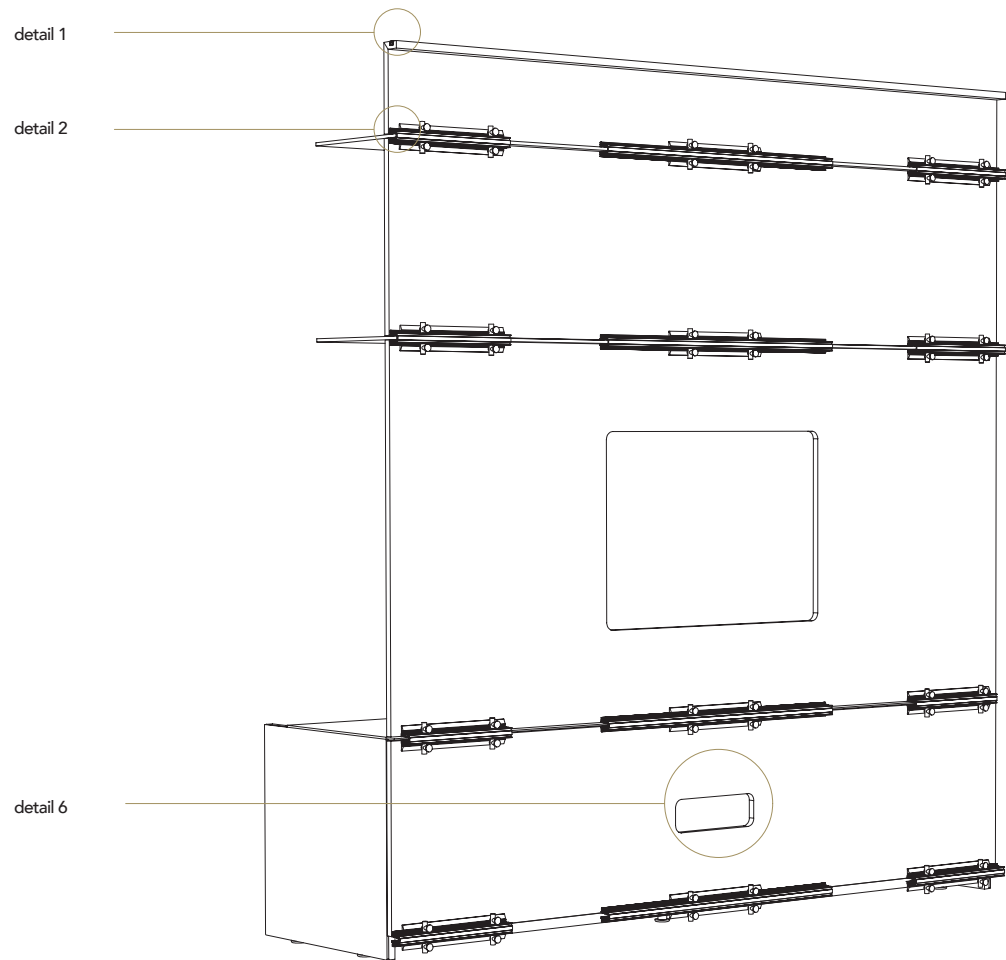

COMPOSITION 8  
Boiserie panels + shelves + buffets

MODULARITY

SECTION 1  
Boiserie with shelves

SECTION 2  
Boiserie with hanged TV

SECTION 3  
Boiserie with leaned TV

SECTION 4  
Boiserie with Segno shelves

SECTION 5  
Movie TV mirror

SECTION 6  
Boiserie with suspended buffet

HORIZONTAL RACK POSITION  
back view

PASSAGE OF CABLES  
between buffet and boiserie

**DETAIL 1**  
Illuminazione luce Led  
Led Lighting