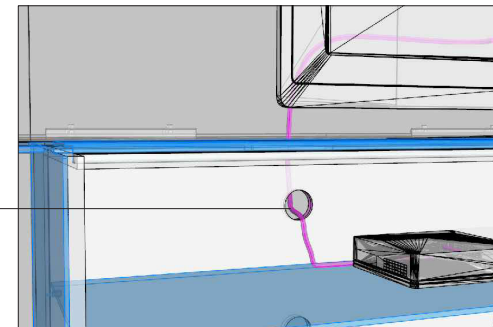

Touch system per  
accensione luce  
Led  
Touch system for  
Led lighting

DETAIL 1  
Illuminazione luce Led  
Led Lighting

E2

DETAIL 2  
Aggancio mensola  
Shelf fixing

Clip per aggancio  
Clip for fixing  
Montante orizzontale  
Horizontal profile  
Mensola in vetro  
Glass shelf

DETAIL 4  
Passacavi superiore  
cable passage on the top

Foro per passaggio  
cavi standard  
- Mirage buffet  
Hole for cable entry -  
Mirage buffet

Passacavi standard -  
Monolite buffet  
Standard cable entry  
- Monolite buffet

DETAIL 5  
Passacavi posteriore  
Back cable passage

Foro per passaggio schiena  
Cable passage  
in the back

DETAIL 6  
Passacavi interno  
Internal cable passage

Foro boiserie  
Boiserie hole