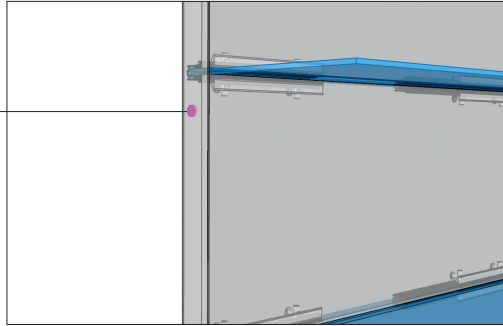

**DETAIL 2**  
a) Aggancio a muro  
Wall mounting

**DETAIL 3**  
a) Aggancio a muro  
Wall mounting

**b) Aggancio su cartongesso**  
Drywall mounting

**b) Aggancio su cartongesso**  
Drywall mounting

DETAIL 1  
Illuminazione luce Led  
Led Lighting

Touch system per  
accensione luce  
Led  
Touch system for  
Led lighting

DETAIL 1  
Illuminazione luce Led  
Led Lighting

E2

DETAIL 2  
Aggancio mensola  
Shelf fixing

Clip per aggancio  
Clip for fixing  
Montante orizzontale  
Horizontal profile  
Mensola in vetro  
Glass shelf