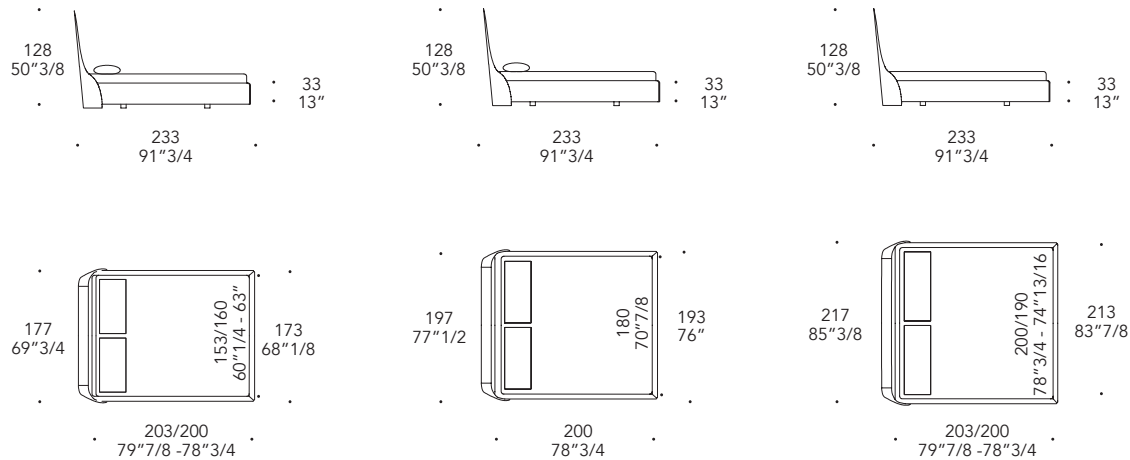

# SWAN LETTO

Design · Tulczinsky

- Rete e materasso non inclusi  
- Slatted support and mattress not included