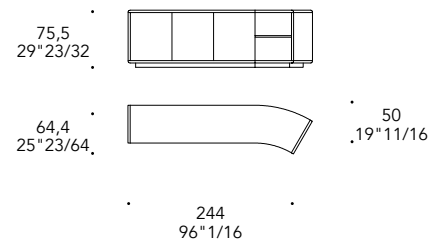

## STRUTTURA STRUCTURE | 1

Legno  
Wood

100M Bronze  
100M Bronze

finitura/finish

104M Ottone satinato  
104M Satin Brass

105M Ottone Dark sat  
105M Satin Dark Brass

101M Titanium satinato  
101M Satin Titanium