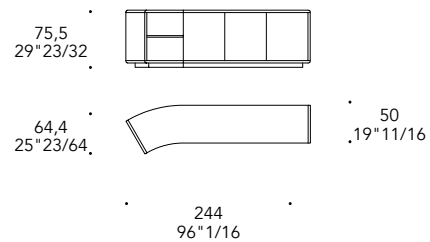

SPACE BUFFET

Design · Reflex

- Ante con apertura push-pull
- Ripiani interni in vetro trasparente
- Doors with push-pull opening
- Transparent glass shelves inside

SX

DX

STRUTTURA STRUCTURE | 1

Legno
Wood

100M Bronze
100M Bronze

finitura/finish

104M Ottone satinato
104M Satin Brass

105M Ottone Dark sat
105M Satin Dark Brass

101M Titanium satinato
101M Satin Titanium

ANTE DOORS | 2

Vetro Marmo
Marble glass

MARMOREFLEX®

MATERIAL SHEET-D

Vetro Legno
Wood glass

LEGNOREFLEX®

MATERIAL SHEET-D

ZOCCOLO PLINTH | 3

Legno
Wood

100M Bronze
100M Bronze

MENSOLA SHELF | 4

Vetro
Glass

Fumè
Smoked