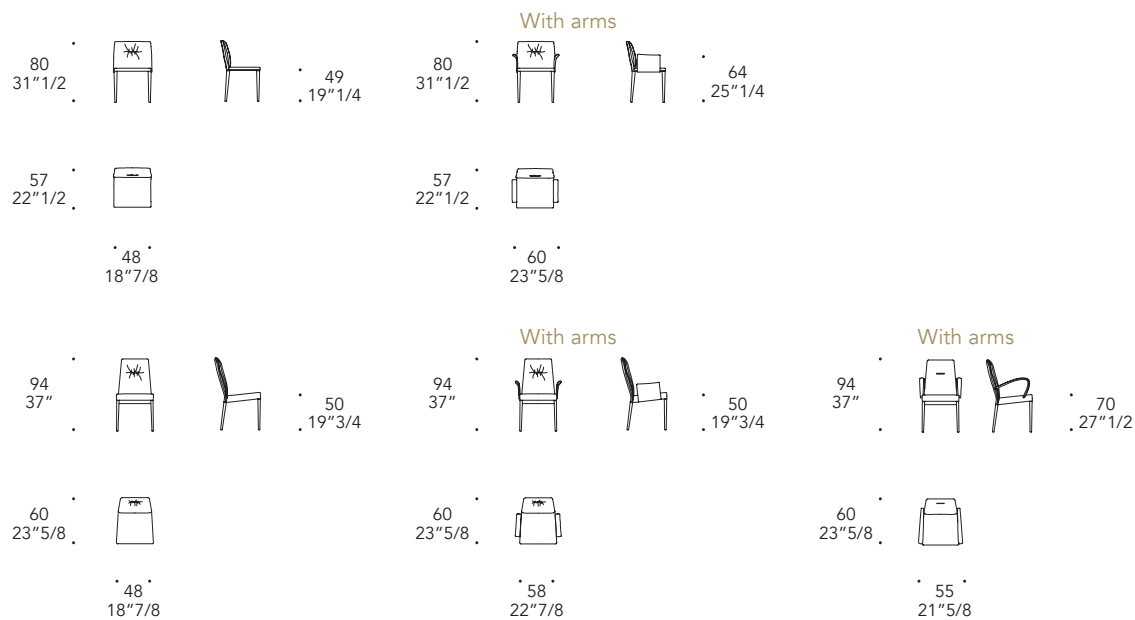

SCHIENALE E SEDUTA | 1 BACK AND SEAT

Rivestimento in
Upholstery in:

Tessuto
Fabric

MATERIAL SHEET- A

Super
Extra
Luxury
C.O.M.

Pelle
Leather

MATERIAL SHEET- B

Naturale
Nabuk

Dettaglio su schienale
Detail on the back

Acciaio lucido
Shiny steel.

GAMBE LEGS | 2

Legno laccato lucido
Shiny lacquered wood

19 Nero Beluga

100M Bronze
100M Bronze

Legno
Wood

Rovere Beluga

Rivestimento come seduta
Upholstery as the seat

Tessuto
Fabric

MATERIAL SHEET- A

Super
Extra
Luxury
C.O.M.

Pelle
Leather

MATERIAL SHEET- B

Naturale
Nabuk