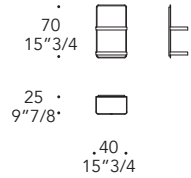

Specchio bronzo
Bronze mirror

SUPPORTO MENSOLA SUPPORT | 3

Metallo
Metal

finitura/finish

100M Bronze
100M Bronze

Horizontal
1 shelf

Vertical
2 shelves

Vertical
1 shelf