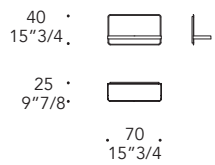

Specchio bronzo
Bronze mirror

SUPPORTO MENSOLA SUPPORT | 3

Metallo
Metal

finitura/finish

100M Bronze
100M Bronze

Horizontal
1 shelf

Vertical
2 shelves

Vertical
1 shelf