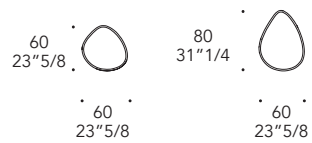

SEVENTY SPECCHIO VETROMARMO

Design · Reflex

SPECCHIO MIRROR | 1

Vetro
Glass

sp./thick 5 mm.
bisello irregolare/ irregular bevel

Specchio extrachiaro
Extra clear mirror

PANNELLO PANEL | 2

MARMOREFLEX*

Vetro Marmo
Marble glass

MATERIAL SHEET-D

LEGNOREFLEX*

Vetro Legno
Wood glass

MATERIAL SHEET-D

sp./thick 4 mm.
filo lucido/polished edges

Modules

Examples of composition