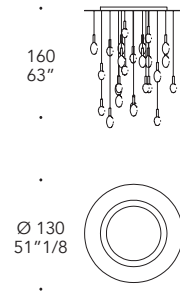

SASSI LAMPADARIO

Design · Riccardo Lucatello

SUPPORTO SUPPORT | 1

Vetro con Led incassati
Glass with built-in Led

5W GU5.3 12V 2700K

Specchio
Mirror

ELEMENTI ELEMENTS | 2

Vetro di Murano
Murano glass

Trasparente e Oro
Transparent and Gold

- Led interno / Internal Led
5W G4 12V 2700K

- Led incassato / built-in Led
3W 12V 2700K

- Cornice di tamponamento in ferro verniciato nero tra soffitto e supporto
- Closing frame between ceiling and plate in black lacquered iron

1 element

5 elements

8 elements

15 elements

16 elements

27 elements

41 elements