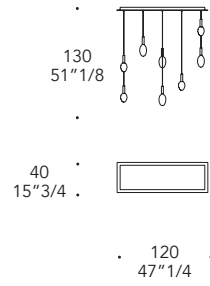

Trasparente e Oro
Transparent and Gold

- Led interno / Internal Led
5W G4 12V 2700K

- Led incassato / built-in Led
3W 12V 2700K

- Cornice di tamponamento in ferro verniciato nero tra soffitto e supporto
- Closing frame between ceiling and plate in black lacquered iron

1 element

5 elements

8 elements

15 elements

16 elements

27 elements

41 elements