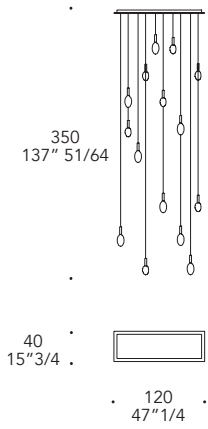

SASSI LAMPADARIO

Design · Riccardo Lucatello

SUPPORTO SUPPORT | 1

Vetro con Led incassati
Glass with built-in Led

5W GU5.3 12V 2700K

Specchio
Mirror

ELEMENTI ELEMENTS | 2

Vetro di Murano
Murano glass

Trasparente e Oro
Transparent and Gold

- Led interno / Internal Led
5W G4 12V 2700K

- Led incassato / built-in Led
3W 12V 2700K

- Cornice di tamponamento in ferro verniciato nero tra soffitto e supporto
- Closing frame between ceiling and plate in black lacquered iron

1 element

5 elements

8 elements

15 elements

16 elements

27 elements

41 elements