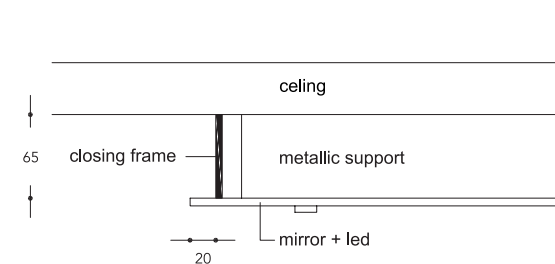

SASSI LAMPADARIO

Design · Riccardo Lucatello

SUPPORTO SUPPORT | 1

Vetro con Led incassati
Glass with built-in Led

5W GU5.3 12V 2700K

Specchio
Mirror

ELEMENTI ELEMENTS | 2

Vetro di Murano
Murano glass

Trasparente e Oro
Transparent and Gold

- Led interno / Internal Led
5W G4 12V 2700K

- Led incassato / built-in Led
3W 12V 2700K

- Cornice di tamponamento in ferro verniciato nero tra soffitto e supporto
- Closing frame between ceiling and plate in black lacquered iron