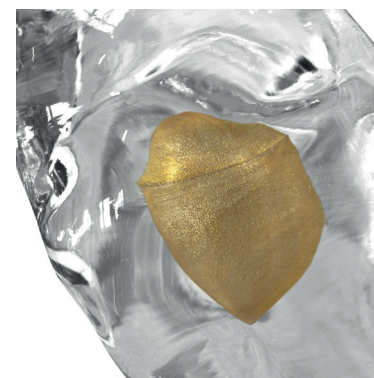

SASSI LAMPADARIO

Design · Riccardo Lucatello

SUPPORTO SUPPORT | 1

Vetro con Led incassati
Glass with built-in Led

5W GU5.3 12V 2700K

Specchio
Mirror

ELEMENTI ELEMENTS | 2

Vetro di Murano
Murano glass

Trasparente e Oro
Transparent and Gold

- Led interno / Internal Led
5W G4 12V 2700K

- Led incassato / built-in Led
3W 12V 2700K

- Cornice di tamponamento in ferro verniciato nero tra soffitto e supporto
- Closing frame between ceiling and plate in black lacquered iron