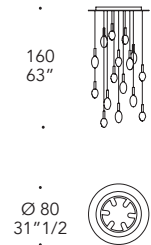

SASSI LAMPADARIO

Design · Riccardo Lucatello

SUPPORTO SUPPORT | 1

Vetro con Led incassati
Glass with built-in Led

5W GU5.3 12V 2700K

Specchio
Mirror

ELEMENTI ELEMENTS | 2

Vetro di Murano
Murano glass

Trasparente e Oro
Transparent and Gold

- Led interno / Internal Led
5W G4 12V 2700K

- Led incassato / built-in Led
3W 12V 2700K

- Cornice di tamponamento in ferro verniciato nero tra soffitto e supporto
- Closing frame between ceiling and plate in black lacquered iron

1 element

5 elements

8 elements

15 elements

16 elements

27 elements

41 elements