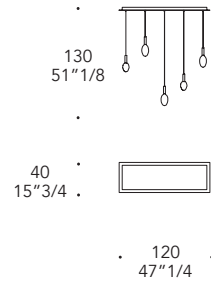

Trasparente e Oro
Transparent and Gold

- Led interno / Internal Led
5W G4 12V 2700K

- Led incassato / built-in Led
3W 12V 2700K

- Cornice di tamponamento in ferro verniciato nero tra soffitto e supporto
- Closing frame between ceiling and plate in black lacquered iron

1 element

5 elements

8 elements

15 elements

16 elements

27 elements

41 elements