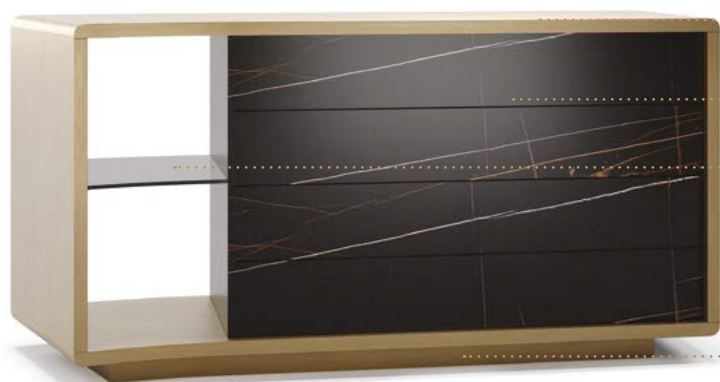

# SPACE COMODINO

Design · Reflex

Space Comodino DX e SX

h 45

88  
34" 21/32

h 60

88  
34" 21/32

Space Comodino XL

75  
29" 17/32