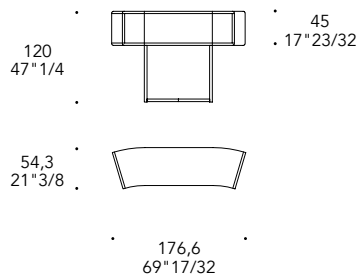

## STRUTTURA STRUCTURE | 1

Legno  
Wood

100M Bronze  
100M Bronze

finitura/finish

104M Ottone satinato  
104M Satin Brass

105M Ottone dark satinato  
105M Satin dark brass

101M Titanium satinato  
101M Satin Titanium