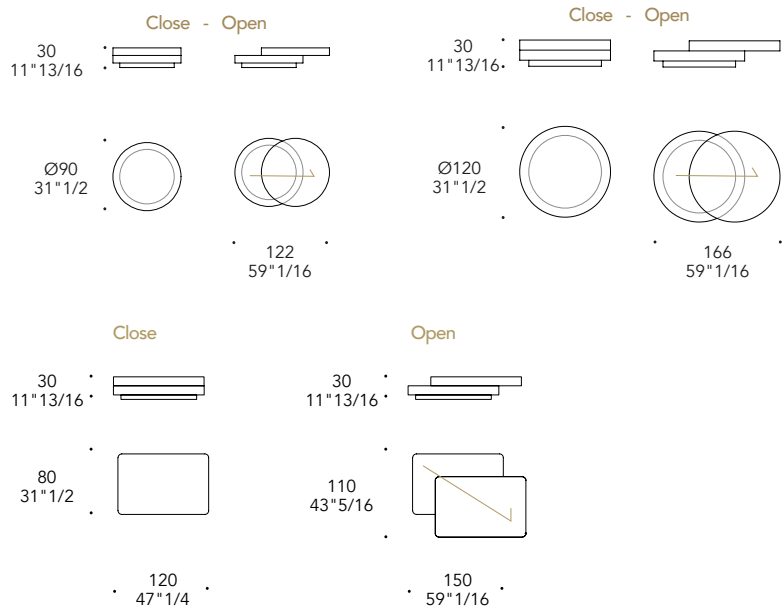

SLIDE 40

Design · Tulczinsky

STRUTTURA | 1 STRUCTURE

Legno
Wood

100M Bronze
100M Bronze

finitura/finish

104M Ottone satinato
104M Satin Brass

105M Ottone dark satinato
105M Satin dark Brass