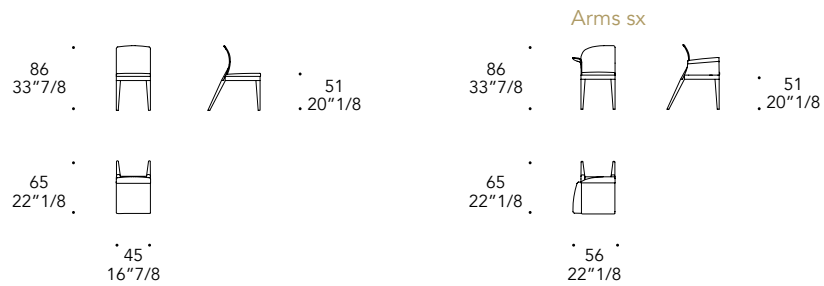

## SEDUTA SEAT | 1

Rivestimento in  
Upholstery in:

Tessuto  
Fabric

MATERIAL SHEET-A

Extra  
Super  
C.O.M.  
Luxury

Pelle  
Leather

MATERIAL SHEET-B

Cat C  
Nabuk  
Colorata  
Dune