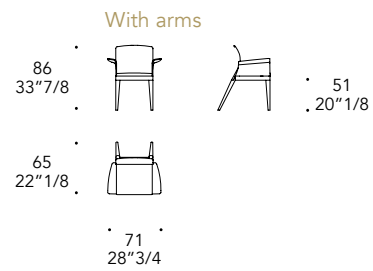

SIT

Design · *pininfarina*

SEDUTA SEAT | 1

Rivestimento in
Upholstery in:

Tessuto
Fabric

MATERIAL SHEET-A

Extra
Super
C.O.M.
Luxury

Pelle
Leather

MATERIAL SHEET-B

Cat C
Nabuk
Colorata
Dune