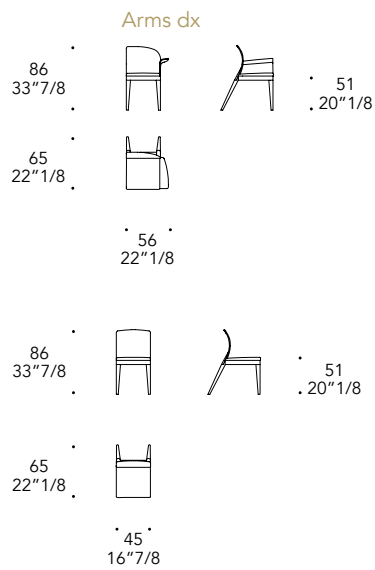

SIT

Design · *pininfarina*

SEDUTA SEAT | 1

Rivestimento in
Upholstery in:

Tessuto
Fabric

MATERIAL SHEET-A

Extra
Super
C.O.M.
Luxury

Pelle
Leather

MATERIAL SHEET-B

Cat C
Nabuk
Colorata
Dune

SCHIENALE ESTERNO EXTERNAL BACK | 2

Metallo
Metal

100M Bronze
100M Bronze

104M Ottone satinato
104M Satin Brass

105M Ottone dark satinato
105M Satin dark brass

101M Titanium satinato
101M Satin Titanium

GAMBE LEGS | 3

Legno
Wood

19 Nero Beluga

Noce Canaletto
Canaletto walnut

104M Ottone satinato
104M Satin Brass

105M Ottone dark satinato
105M Satin dark brass

101M Titanium satinato
101M Satin Titanium