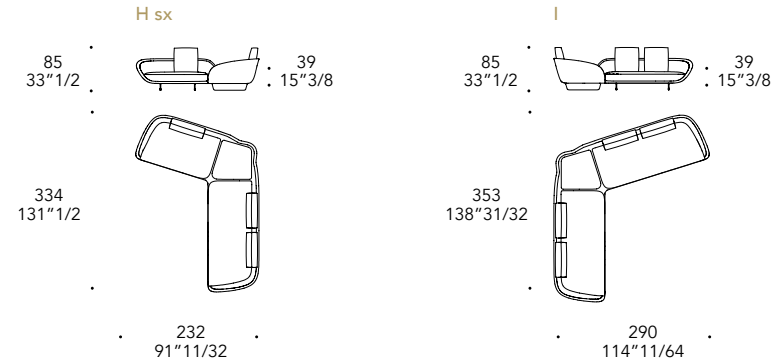

Metallo
Metal

100M Bronze
100M Bronze

104M Ottone satinato
104M Satin Brass

finitura/finish

105M Ottone dark satinato
105M Satin dark brass

101M Titanium satinato
101M Satin Titanium

<p>B - STANDARD CUSHIONS</p> 	<p>B - SMALL CUSHIONS</p> 	<p>* PER OGNI MODELLO POSSIBILITÀ DI AVERE I CUSCINI DI SCHIENALE/ FOR EACH MODEL IT IS POSSIBLE TO HAVE THE BACK CUSHIONS SMALL (L 55 X 45)</p>
---	--	---