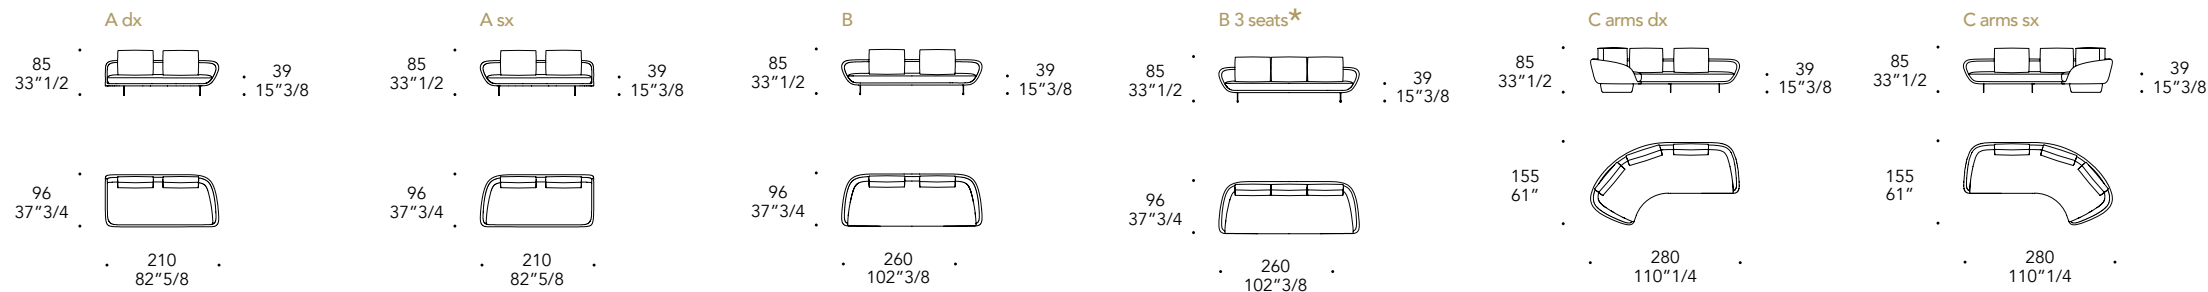

Metallo
Metal

100M Bronze
100M Bronze

104M Ottone satinato
104M Satin Brass

finitura/finish

105M Ottone dark satinato
105M Satin dark brass

101M Titanium satinato
101M Satin Titanium

<p>B - STANDARD CUSHIONS</p> 	<p>B - SMALL CUSHIONS</p> 	<p>* PER OGNI MODELLO POSSIBILITÀ DI AVERE I CUSCINI DI SCHIENALE/ FOR EACH MODEL IT IS POSSIBLE TO HAVE THE BACK CUSHIONS SMALL (L 55 X 45)</p>
---	--	---