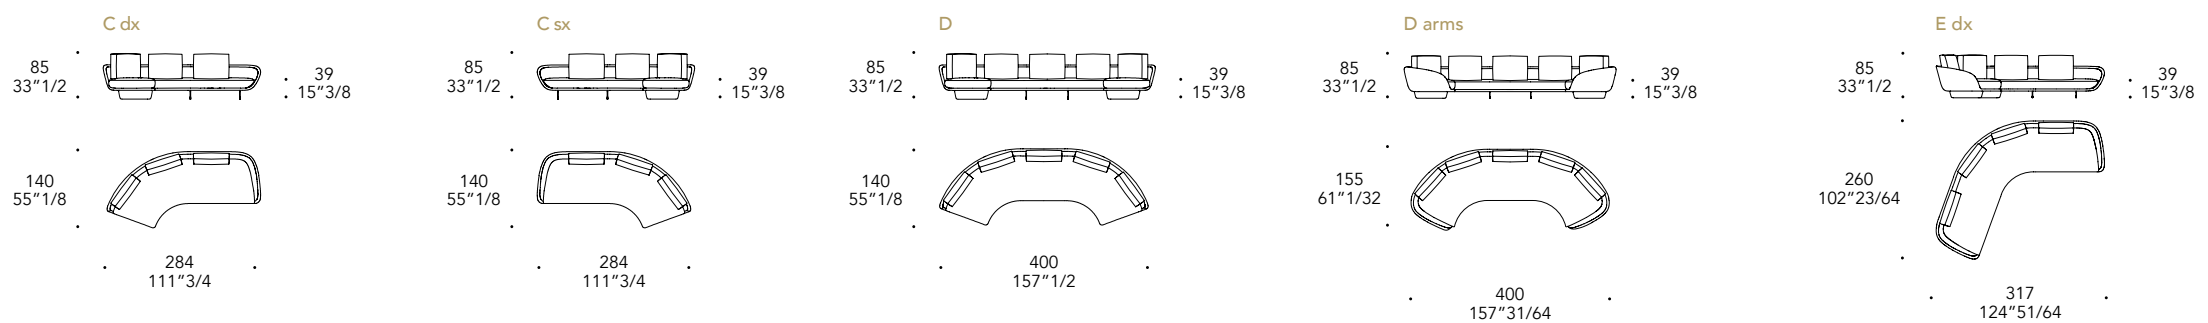

Metallo
Metal

100M Bronze
100M Bronze

104M Ottone satinato
104M Satin Brass

finitura/finish

105M Ottone dark satinato
105M Satin dark brass

101M Titanium satinato
101M Satin Titanium

<p>B - STANDARD CUSHIONS</p> 	<p>B - SMALL CUSHIONS</p> 	<p>* PER OGNI MODELLO POSSIBILITÀ DI AVERE I CUSCINI DI SCHIENALE/ FOR EACH MODEL IT IS POSSIBLE TO HAVE THE BACK CUSHIONS SMALL (L 55 X 45)</p>
---	--	---