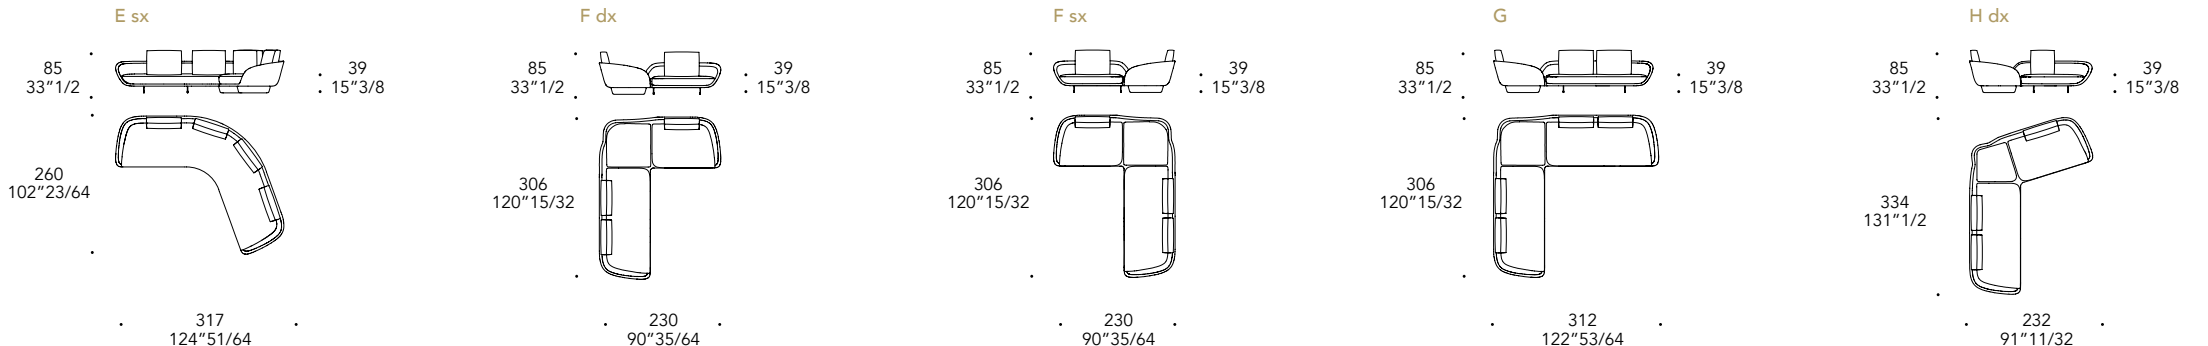

Metallo
Metal

100M Bronze
100M Bronze

104M Ottone satinato
104M Satin Brass

finitura/finish

105M Ottone dark satinato
105M Satin dark brass

101M Titanium satinato
101M Satin Titanium

<p>B - STANDARD CUSHIONS</p> 	<p>B - SMALL CUSHIONS</p> 	<p>* PER OGNI MODELLO POSSIBILITÀ DI AVERE I CUSCINI DI SCHIENALE/ FOR EACH MODEL IT IS POSSIBLE TO HAVE THE BACK CUSHIONS SMALL (L 55 X 45)</p>
---	--	---