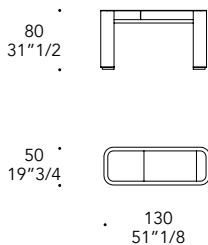

SAN MARCO TOILETTE

Design · Tulczinsky

1 cassetto e ribalta con specchio interno con illuminazione Led
 1 drawer and flap with mirror and Led lighting
 STRIP LED 9,6w/m 2700-3000K

Dettaglio apertura cassetto
 Drawer opening detail