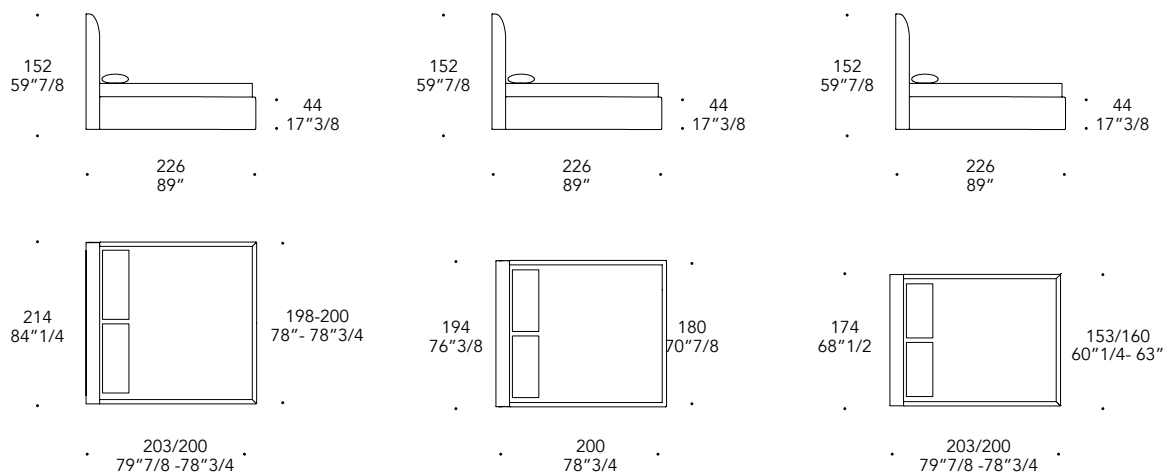

SAN MARCO LETTO

Design · Reflex

TESTIERA HEADBOARD | 1

Imbottita e trapuntata con rivestimento in
Padded and quilted with upholstery in:

Tessuto
Fabric

MATERIAL SHEET- A

Extra
Super
Luxury
C.O.M.

Pelle
Leather