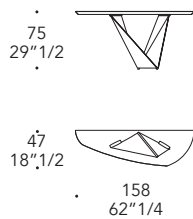

fissaggio a muro wall fixing

auto portante free standing