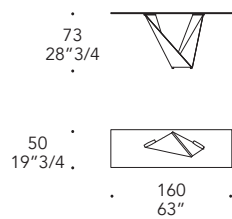

fissaggio a muro wall fixing

auto portante free standing