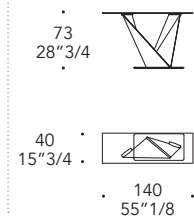

fissaggio a muro wall fixing

auto portante free standing