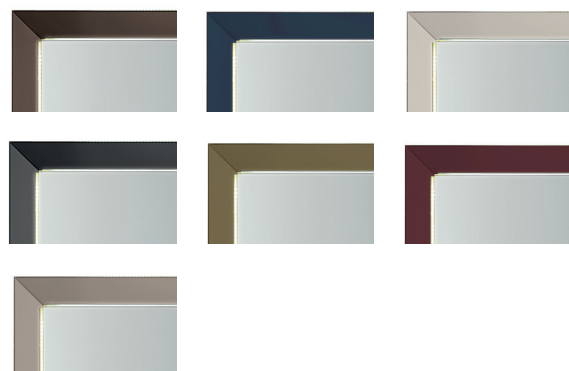

PRISMA SPECCHIO

Design · Reflex

1

2

CORNICE FRAME | 1

Vetro
Glass

Specchio extrachiaro
Extra clear mirror

Vetro verniciato o acidato
verniciato
Lacquered or etched
lacquered glass

MATERIAL SHEET-D

Colori di serie
Standard colours

104M Ottone satinato
104M Satin brass

SPECCHIO MIRROR | 2

Vetro
Glass

sp./thick 5 mm.
bisello/bevel 45°

Specchio extrachiaro
Extra clear mirror

OPTIONAL | - Illuminazione Led
- Led lighting

Rectangular 120

Rectangular 160

Rectangular 200

Rectangular 200