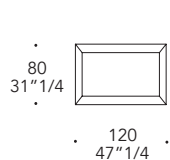

MATERIAL SHEET-D

Colori di serie
Standard colours

104M Ottone satinato
104M Satin brass

SPECCHIO MIRROR | 2

Vetro
Glass

sp./thick 5 mm.
bisello/bevel 45°

Specchio extrachiaro
Extra clear mirror

OPTIONAL | - Illuminazione Led
- Led lighting

Rectangular 120

Rectangular 160

Rectangular 200

Rectangular 200