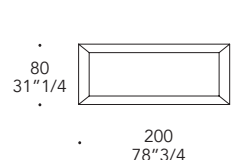

MATERIAL SHEET-D

Colori di serie
Standard colours

104M Ottone satinato
104M Satin brass

SPECCHIO MIRROR | 2

Vetro
Glass

sp./thick 5 mm.
bisello/bevel 45°

Specchio extrachiaro
Extra clear mirror

OPTIONAL | - Illuminazione Led
- Led lighting

Rectangular 120

Rectangular 160

Rectangular 200

Rectangular 200