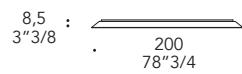

MATERIAL SHEET-D

Colori di serie
Standard colours

104M Ottone satinato
104M Satin brass

SPECCHIO MIRROR | 2

Vetro
Glass

sp./thick 5 mm.
bisello/bevel 45°

Specchio extrachiaro
Extra clear mirror

OPTIONAL | - Illuminazione Led
- Led lighting

Rectangular 120

Rectangular 160

Rectangular 200

Rectangular 200