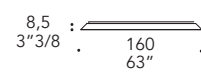

MATERIAL SHEET-D

Colori di serie
Standard colours

104M Ottone satinato
104M Satin brass

SPECCHIO MIRROR | 2

Vetro
Glass

sp./thick 5 mm.
bisello/bevel 45°

Specchio extrachiaro
Extra clear mirror

OPTIONAL | - Illuminazione Led
- Led lighting

Rectangular 120

Rectangular 160

Rectangular 200

Rectangular 200