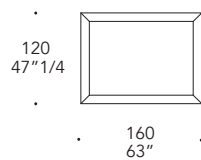

MATERIAL SHEET-D

Colori di serie
Standard colours

104M Ottone satinato
104M Satin brass

SPECCHIO MIRROR | 2

Vetro
Glass

sp./thick 5 mm.
bisello/bevel 45°

Specchio extrachiaro
Extra clear mirror

OPTIONAL | - Illuminazione Led
- Led lighting

Rectangular 120

Rectangular 160

Rectangular 200

Rectangular 200