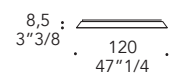

MATERIAL SHEET-D

Colori di serie
Standard colours

104M Ottone satinato
104M Satin brass

SPECCHIO MIRROR | 2

Vetro
Glass

sp./thick 5 mm.
bisello/bevel 45°

Specchio extrachiaro
Extra clear mirror

OPTIONAL | - Illuminazione Led
- Led lighting

Rectangular 120

Rectangular 160

Rectangular 200

Rectangular 200