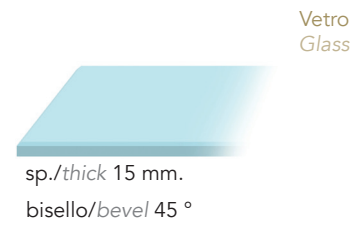

TOP | 1

Vetro
Glass