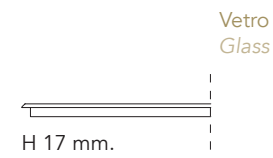

## BASE | 2

Materiale composito  
Composite material

finitura/finish

104M Ottone satinato  
104M Satin Brass

105M Ottone Dark satinato  
105M Satin Dark Brass

101M Titanium satinato  
101M Satin Titanium

## ZOCCOLO PLINTH | 3

Vetro  
Glass

Specchio fumè  
Smoked mirror

Dettaglio gamba  
Leg detail