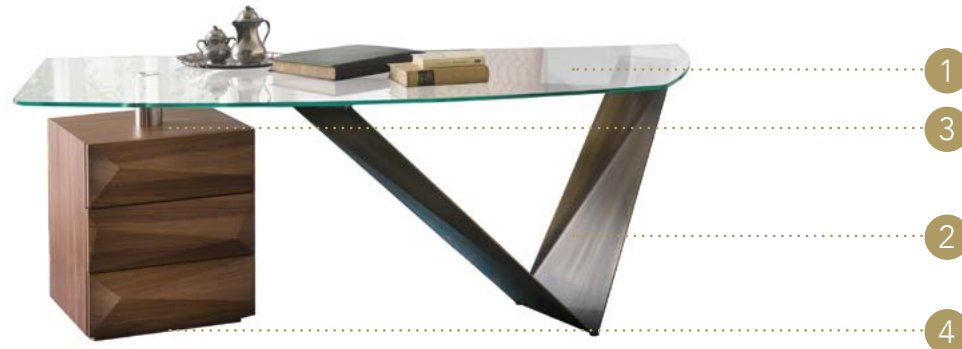

PRISMA STEEL SCRIVANIA

Design · Riccardo Lucatello

- 3 cassetti orientabili
- Swivelling chest with 3 drawers
- Foro passacavi sul top
- Top with cable-hole

SUPPORTO SUPPORT | 3

Metallo
Metal

Acciaio satinato
Satin steel

with shaped fronts

200
78"3/4

with straight fronts

200
78"3/4

TOP | 1

sp./thick 15 mm.
filo lucido/polished edges

Vetro
Glass

Trasparente
Transparent