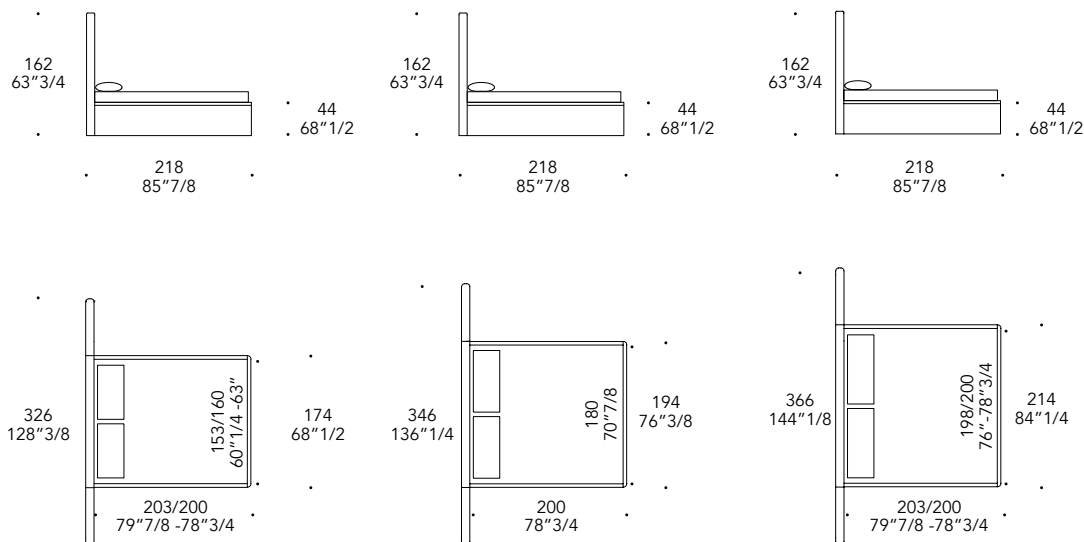

## DETTAGLI DETAILS | 3

Metallo e legno  
Metal and wood

Ebano lucido  
Shiny Ebony

Acciaio lucido  
Shiny steel

- Rete e materasso non inclusi  
- Slatted support and mattress not included