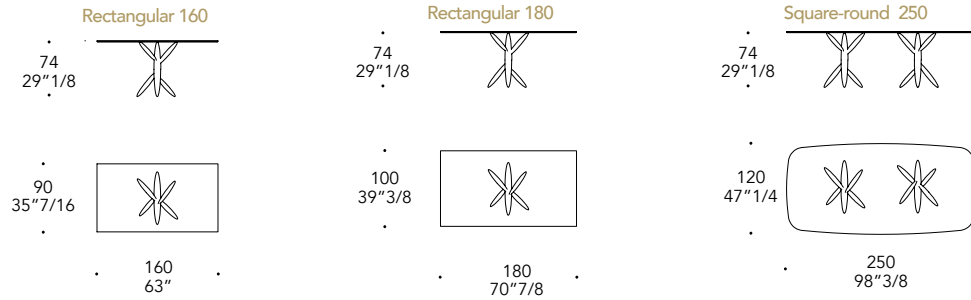

bisello/bevel 45°

— filo lucido/polished edge —