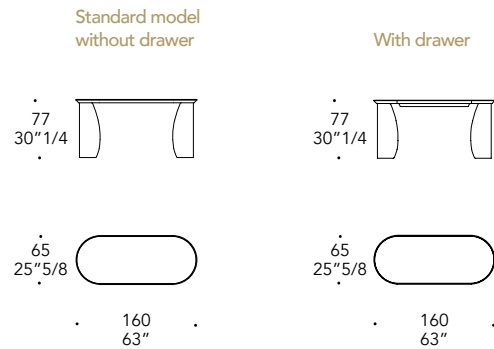

PETALO SCRIVANIA

Design · Tulczinsky

- Cassetto interno 63x32x4 h cm
- Internal drawer size 63x32x4 h cm

TOP | 1

Bevel vetro marmo
Bevel marble glass
MARMOREFLEX®

MATERIAL SHEET-D

Bevel vetro legno
Bevel wood glass
LEGNOREFLEX®

MATERIAL SHEET-D

sp./thick 40 mm.

Bordo in
Edge in:

100M Bronze
100M Bronze

BASE | 2

Vetro extrachiario
curvato e verniciato
internamente
Extra-clear curved
glass with internal
finish

100M Bronze
100M Bronze

sp./thick 10 mm.

OPTIONAL CASSETTO DRAWER | 3

Legno
Wood

100M Bronze
100M Bronze