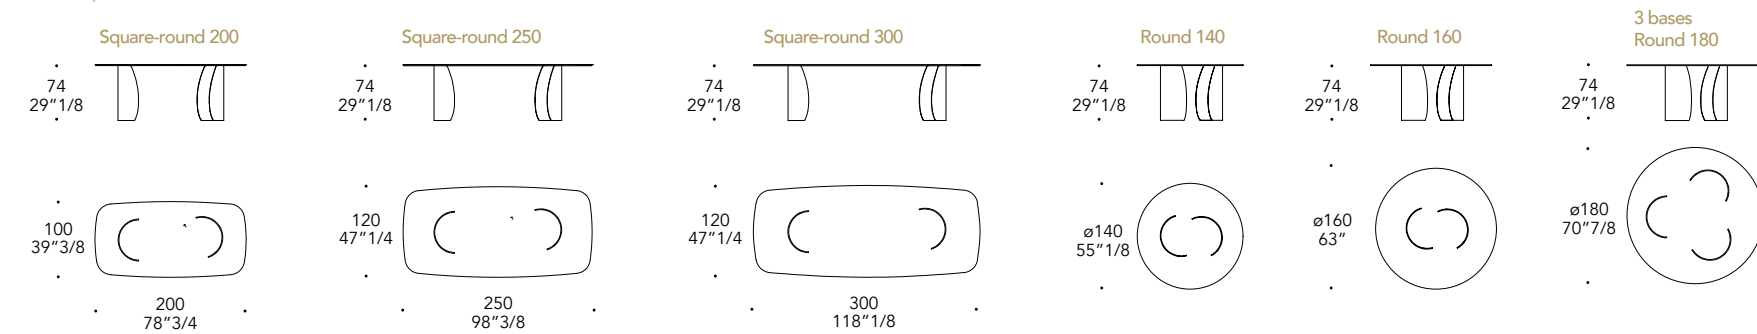

VETRO, MARMOREFLEX E LEGNOREFLEX
GLASS, MARMOREFLEX AND LEGNOREFLEX

filo lucido/polished edge

bisello/bevel 45 °