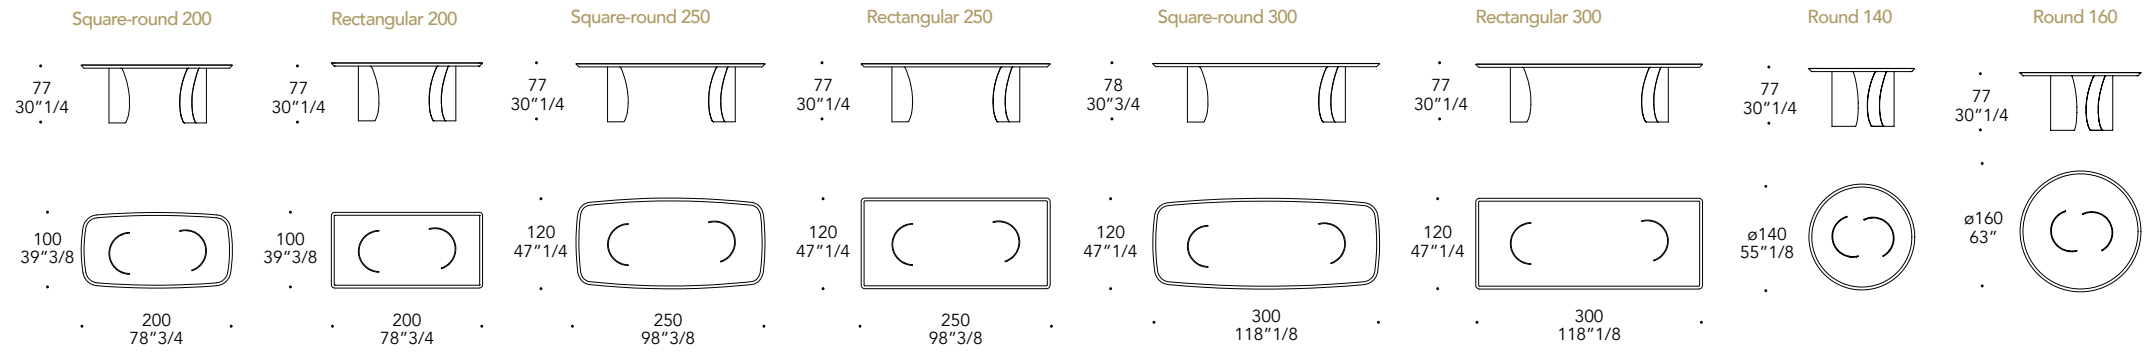

BEVEL WOOD, BEVEL WOOD MARMOREFLEX e BEVEL WOOD LEGNOREFLEX
BEVEL WOOD, BEVEL WOOD MARMOREFLEX and BEVEL WOOD LEGNOREFLEX