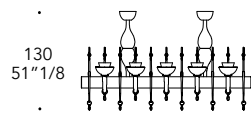

## DECORO DECORATION | 3

Vetro  
Glass

Cristallo inciso  
Engraved crystal

- Sistema Led / Led system  
5W G4 12V 3000K cad/each

8 lights

10 lights

150  
59"

22 lights