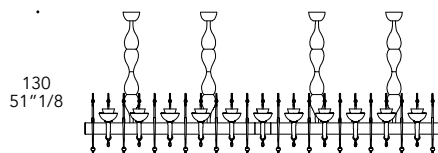

## DECORO DECORATION | 3

Vetro  
Glass

Cristallo inciso  
Engraved crystal

- Sistema Led / Led system  
5W G4 12V 3000K cad/each

8 lights

10 lights

150  
59"

22 lights