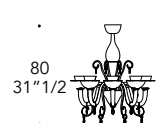

## DECORO DECORATION | 3

Vetro  
Glass

Cristallo inciso  
Engraved crystal

- Sistema Led / Led system  
5W G4 12V 3000K cad/each

8 lights

10 lights

150  
59"

22 lights