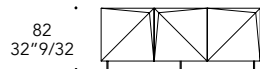

100M Bronze
100M Bronze

Model A