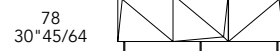

210
82" 43/64

Model B