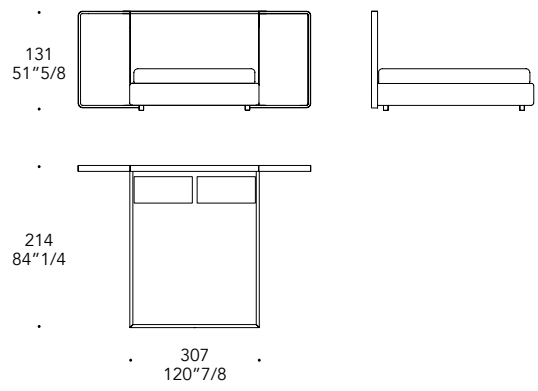

Nabuk
Naturale
Cat. C

Bed

Bed + shelf

Shelf

Cassetto interno 31x38,6x6,6 h cm
Internal drawer size 31x38,6x6,6 h cm

Socket panel*

* Fornitura solo del pannello. I fori per interruttori e prese sono da realizzare in loco a discrezione del cliente.
Supply of the panel only.
The holes for switches and sockets to be made on site at the customer's discretion.

**MENSOLA CON CASSETTO
SHELF WITH DRAWER | 4**

Legno verniciato
Lacquered wood

100M Bronze
100M Bronze

Con inserto in
with cover in:

MARMOREFLEX®
Vetro Marmo
Marble glass

MATERIAL SHEET- D

**PANNELLO
INTERRUTTORI E PRESE
SOCKET PANEL | 5**